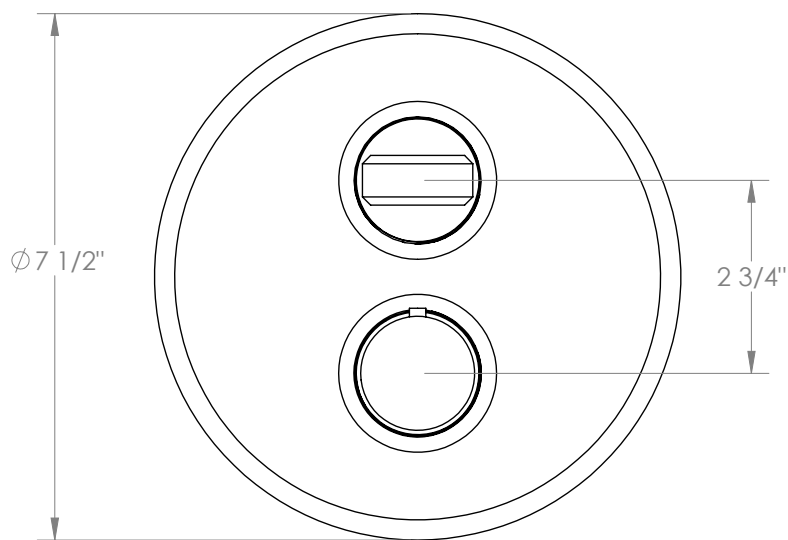

WATERMARK

BROOKLYN, NEW YORK

Refinement 19-T20-LT6L

Wall Mounted Thermostatic Shower Trim with
Two Handles

- To be used with SS-TH2000, SS-TH4000, SS-THVD2
- Optional item: EXT51
- All Solid Brass Construction
- Professional Installation Required

Available in all finishes shown on the [Watermark Designs website](#)

Meets the applicable requirements of ASME A112.18.1/CSA B125.1, entitled "Plumbing Supply Fittings".

Watermark Designs reserves the right to make revisions without notice to product specifications. All product dimensions are nominal.