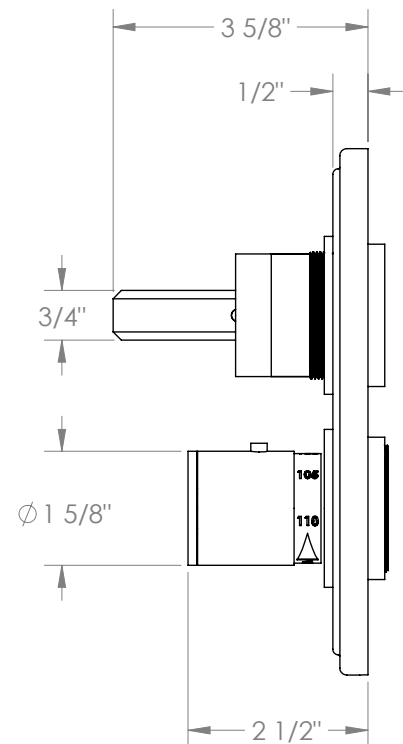

WATERMARK

BROOKLYN, NEW YORK

Refinement 19-T20-LT6L

Wall Mounted Thermostatic Shower Trim with
Two Handles

- To be used with SS-TH2000, SS-TH4000, SS-THVD2
- Optional item: EXT51
- All Solid Brass Construction
- Professional Installation Required

Available in all finishes shown on the [Watermark Designs website](#)

Meets the applicable requirements of ASME A112.18.1/CSA B125.1, entitled "Plumbing Supply Fittings".

Watermark Designs reserves the right to make revisions without notice to product specifications. All product dimensions are nominal.