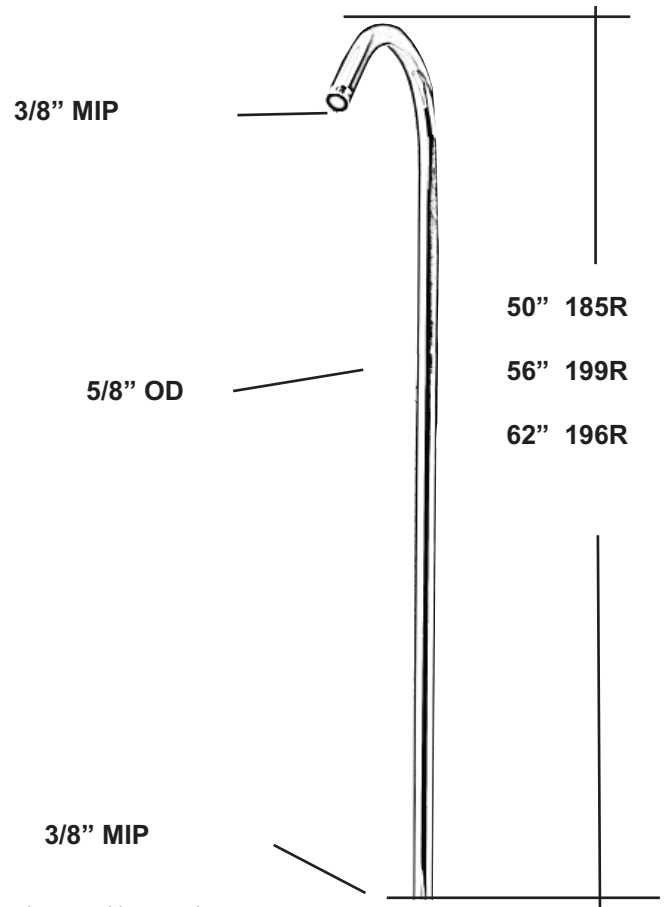

SHOWER RISER

Cat. No.
185R, 196R, 199R

Wall Support
not included

Features:

- ▶ Brass tubing
- ▶ Available in 50" (185R), 56" (199R) and 62" (196R)
- ▶ 5/8" outside diameter
- ▶ Reach is 5-1/2"
- ▶ Includes face bushing (5518C) to convert 3/8" to 1/2"
- ▶ Available finishes vary by size
- ▶ 3/8" MIP located at bottom and top of riser
- ▶ 2-piece riser

Finishes:

- CP** Polished Chrome
- ORB** Oil Rubbed Bronze
- PB** Polished Brass
- PN** Polished Nickel
- SN** Brushed Nickel
- MB** Matte Black

Product Number	Finish
185R	PB, CP
199R	PB, CP, ORB, PN, or BN
196R	PB, CP, ORB, PN, SN, or MB

Product Number	2-piece riser lengths
185R	26" top half, 24" bottom half
199R	26" top half, 30" bottom half
196R	26" top half, 36" bottom half

Dimensions are nominal and may vary. Dimensions and specifications subject to change without notice.