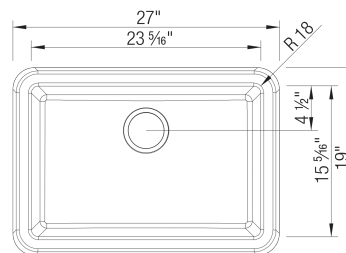

### Design and Planning Tips

- Min cabinet size: 30 in
- Apron front height: 10 in