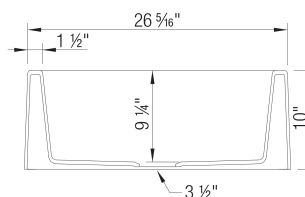

Codes & Standards

CSA B45.8-18/ IAPMO Z403-2018

Optional Accessories

CapFlow Strainer Cover	517666
Floating Sink Grid	233530
Sink Grid	237527
Beech Cutting Board	235010