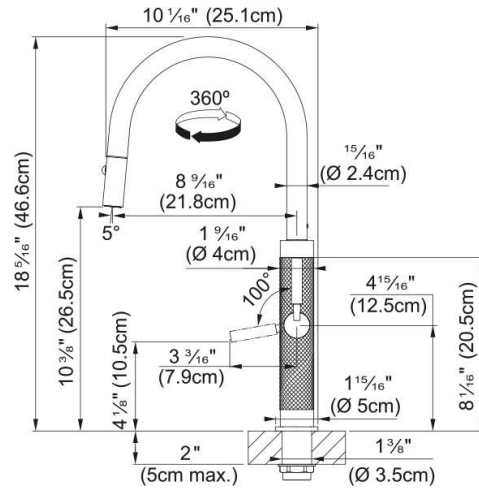

Mythos Masterpiece Pull-Down, MMX-PD-304 | 115.0731.724

Mythos Masterpiece 18.3-inch Single Handle Pull-Down Spray Faucet in Stainless Steel, a perfect blend of functional design, elegant style, and meticulous attention to detail. This faucet is an ideal complement to your Franke kitchen, featuring a dual spray with laminar stream that provides powerful and effective washing, even for the most stubborn dirt. The pull-down spray reaches every corner of the large Mythos Masterpiece sink bowls, ensuring maximum convenience. Crafted with a scratch-resistant textured body and solid 304 stainless steel construction, this faucet offers enhanced durability and hygiene. The unique lever shape with 100° movement allows the faucet to be mounted close to the wall while maintaining full usability. Additionally, the laminar aerator delivers a clear, non-splashing water stream with minimal noise. The dual-function spray head can effortlessly toggle between a powerful spray and a stream for easy clean-up.

Aspect

Spout type	J - spout
Color	Stainless steel
Type of material	Stainless steel 304
Flexible pullout hose material	Nylon black
Spray head material	Stainless steel

Product Dimensions

Faucet hole diameter	35 mm
Cartridge dimension	25 mm

Installation

Mounting type	Shank
Water supply hose connection	1/2"
Water supply hose length	550 mm

Product specifications

Pressure	High pressure
Faucet type	Pull-out spray
Faucet operation	Side lever
Faucet rotation	360°