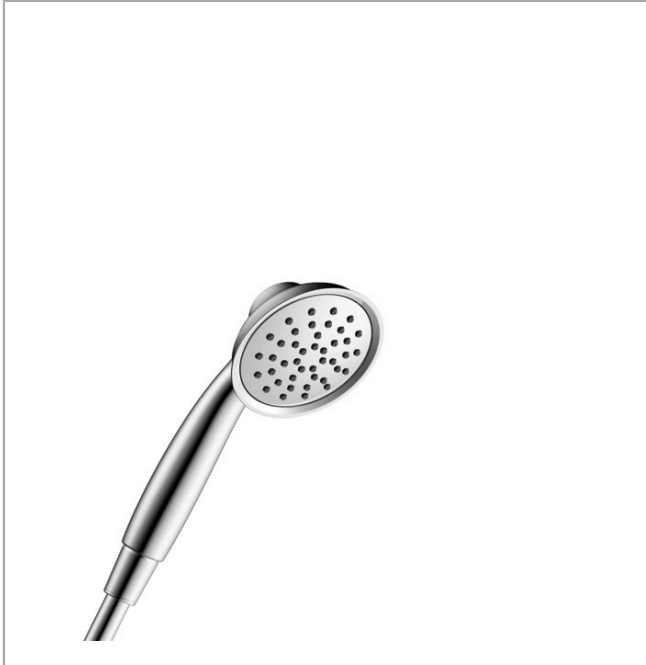

Joleena
Handshower 95 1-Jet, 1.75 GPM
 Finish: **chrome** Part no. : **04782000**

Description

Features

- Spray modes: Rain
- 42 no-clog spray channels
- Flow: 1.75 GPM (6.6 L/Min)

Item details

List Price \$ 132.00

Technology

Compliance / Sustainability

Product image

Scale drawing

Joleena
Handshower 95 1-Jet, 1.75 GPM
Finish: **chrome** Part no. : **04782000**

Exploded drawing

Year of production: >01/20