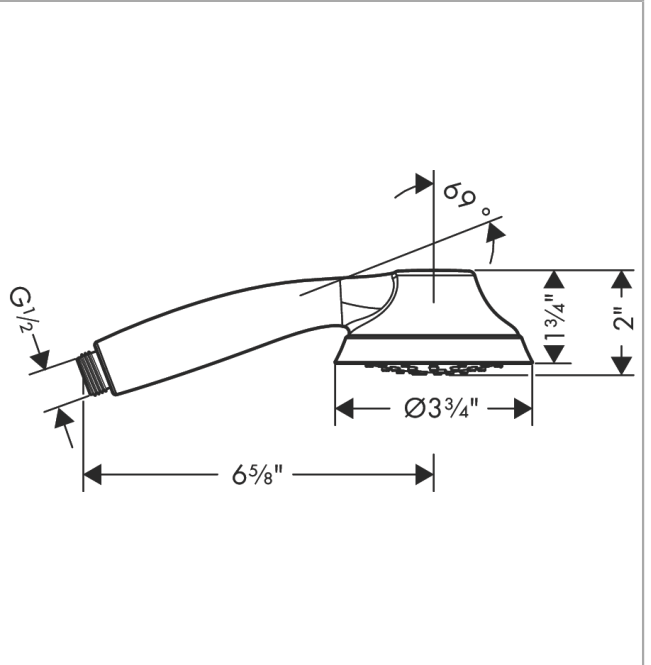

Joleena
Handshower 95 1-Jet, 1.75 GPM
 Finish: **chrome** Part no. : **04782000**

Description

Features

- Spray modes: Rain
- 42 no-clog spray channels
- Flow: 1.75 GPM (6.6 L/Min)

Item details

List Price \$ 132.00

Technology

Compliance / Sustainability

Product image

Scale drawing

Joleena
Handshower 95 1-Jet, 1.75 GPM
Finish: **chrome** Part no. : **04782000**

Exploded drawing

Year of production: >01/20