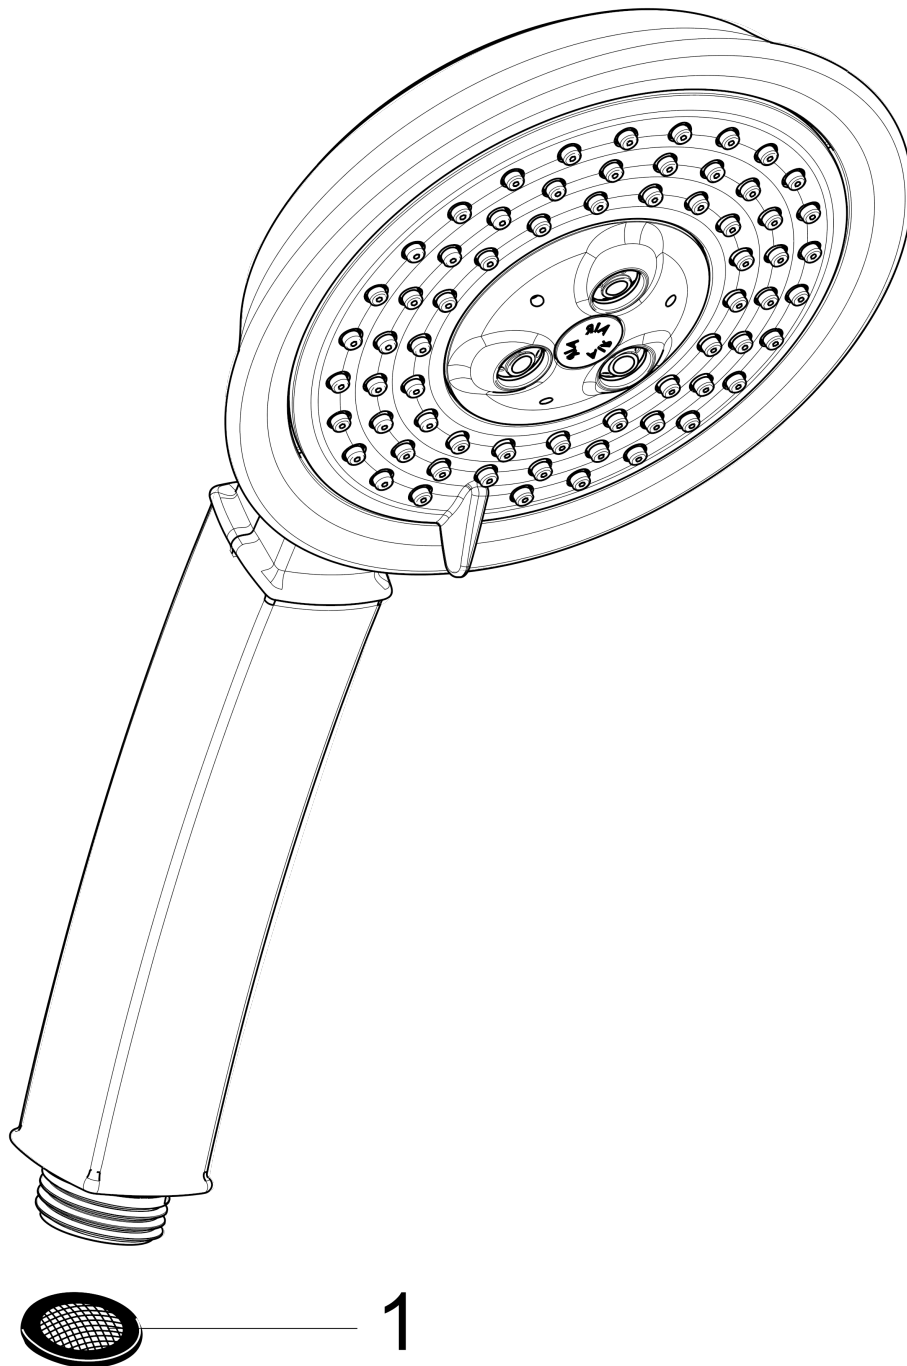

Raindance Classic
Handshower 100 3-Jet, 2.0 GPM
 Finish: **chrome** Part no. : **04345000**

Description

Features

- Spray modes: RainAir, BalanceAir, Whirl
- 65 no-clog spray channels
- Flow: 2.0 GPM (7.6 L/Min)

Item details

List Price \$ 259.00

Technology

Compliance / Sustainability

Product image

Scale drawing

Raindance Classic
Handshower 100 3-Jet, 2.0 GPM
Finish: **chrome** Part no. : **04345000**

Exploded drawing

Year of production: >06/10

Raindance Classic
Handshower 100 3-Jet, 2.0 GPM
 Finish: **chrome** Part no. : **04345000**

Spare parts list

Year of production: >06/10

Pos.	Description	Part no.	Price	PU
1	filter packing	94246000	-	1