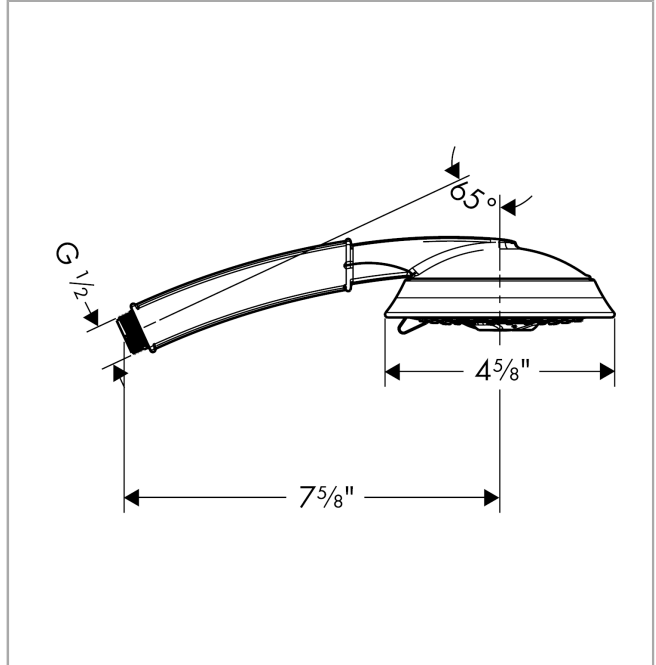

Raindance Classic
Handshower 100 3-Jet, 2.0 GPM
 Finish: **chrome** Part no. : **04345000**

Description

Features

- Spray modes: RainAir, BalanceAir, Whirl
- 65 no-clog spray channels
- Flow: 2.0 GPM (7.6 L/Min)

Item details

List Price \$ 259.00

Technology

Compliance / Sustainability

Product image

Scale drawing

Raindance Classic
Handshower 100 3-Jet, 2.0 GPM
Finish: **chrome** Part no. : **04345000**

Exploded drawing

Year of production: >06/10

Raindance Classic
Handshower 100 3-Jet, 2.0 GPM
 Finish: **chrome** Part no. : **04345000**

Spare parts list

Year of production: >06/10

Pos.	Description	Part no.	Price	PU
1	filter packing	94246000	-	1