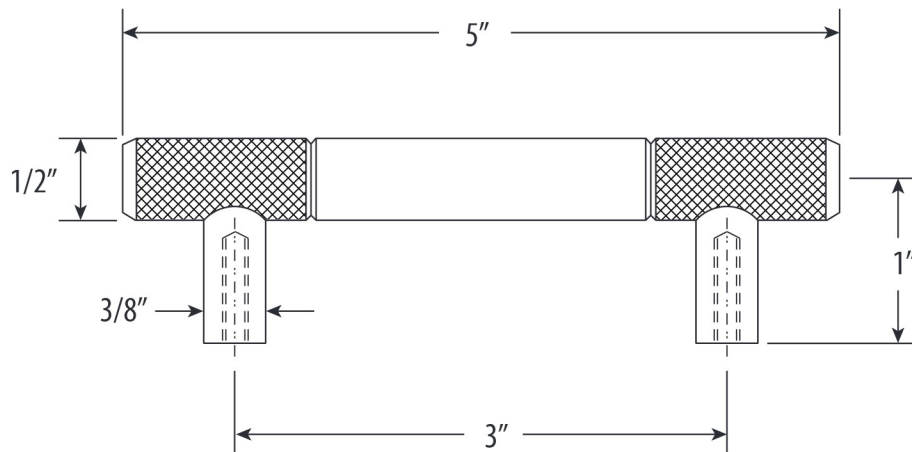

## MODERN INDUSTRIAL 3" CABINET PULL

# HMP-0300

• FITS MATERIALS FROM 1/4" TO 1-1/2" THICK

**END VIEW**

 **ECO BRASS**  
HIGH PERFORMANCE LEAD FREE BRASS

DIMENSIONS MAY VARY AND ARE SUBJECT TO CHANGE. NO RESPONSIBILITY IS ASSUMED FOR USE OF SUPERCEDED OR VOIDED DATA