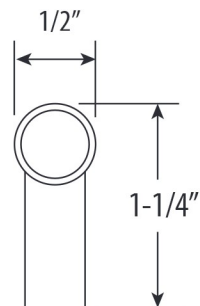

## MODERN INDUSTRIAL 3" CABINET PULL

# HMP-0300

• FITS MATERIALS FROM 1/4" TO 1-1/2" THICK

**END VIEW**

 **ECO BRASS**  
HIGH PERFORMANCE LEAD FREE BRASS

DIMENSIONS MAY VARY AND ARE SUBJECT TO CHANGE. NO RESPONSIBILITY IS ASSUMED FOR USE OF SUPERCEDED OR VOIDED DATA