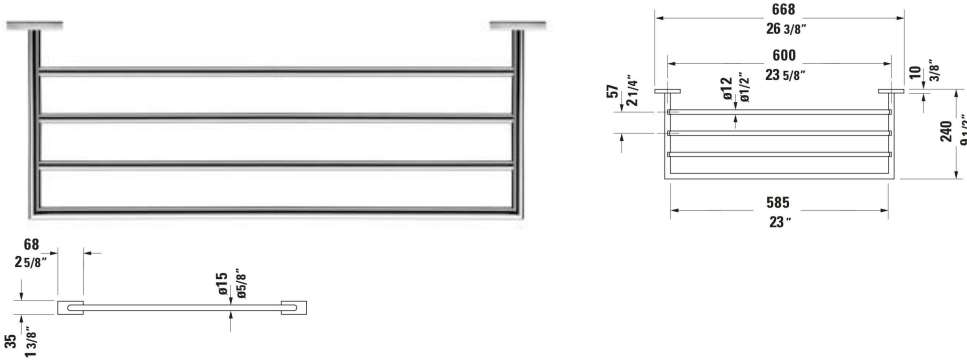

Karree Towel Rack # 0099621000

| < 9 1/2 " > |

Towel Rack	Dimension	Weight	Order number
Chrome			
Colors			
10 Chrome			
Variant			
	9 1/2 "x1 3/8 "	3.307 lb	0099621000

All drawings contain the necessary measurements which are subject to standard tolerances. They are stated in inch & mm and are non-binding. Exact measurements, in particular for customized installation scenarios, can only be taken from the finished ceramic piece.