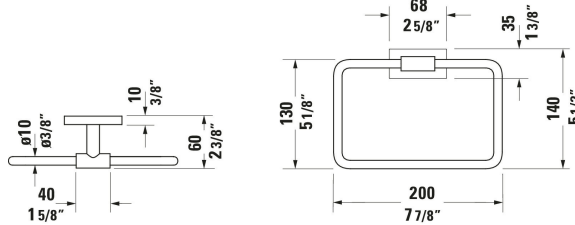

Karree Towel Ring # 0099611000

| < 2 1/4 " > |

Towel Ring	Dimension	Weight	Order number
Chrome			
<b>Colors</b>			
10 Chrome			
<b>Variant</b>			
	2 1/4 "x5 5/8 "	1.433 lb	0099611000

All drawings contain the necessary measurements which are subject to standard tolerances. They are stated in inch & mm and are non-binding. Exact measurements, in particular for customized installation scenarios, can only be taken from the finished ceramic piece.