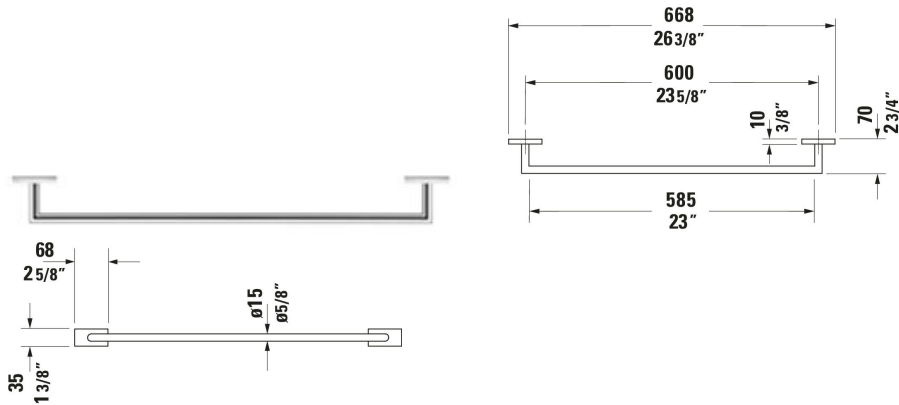

Karree Towel Bar # 0099591000

| < Ø 5/8 " > |

Towel Bar	Dimension	Weight	Order number
Chrome, Number of arms:			
Colors			
10 Chrome			
Variant			
Material: Brass, Number of arms: 1, Hardware included: Yes	2 3/4 "x1 3/8 "	1.433 lb	0099591000

All drawings contain the necessary measurements which are subject to standard tolerances. They are stated in inch & mm and are non-binding. Exact measurements, in particular for customized installation scenarios, can only be taken from the finished ceramic piece.