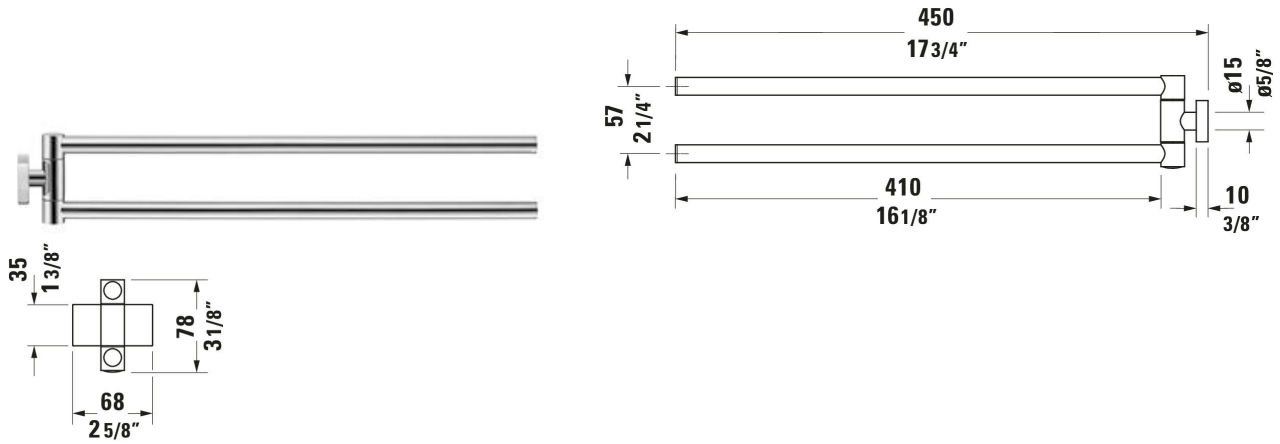

Karree Towel Bar # 0099581000

| < 17 3/4 " > |

Towel Bar	Dimension	Weight	Order number
Chrome, Number of arms:			
Colors			
10 Chrome			
Variant			
Material: Brass, Number of arms: 2, Hardware included: Yes	17 3/4 "x3 "	1.543 lb	0099581000

All drawings contain the necessary measurements which are subject to standard tolerances. They are stated in inch & mm and are non-binding. Exact measurements, in particular for customized installation scenarios, can only be taken from the finished ceramic piece.