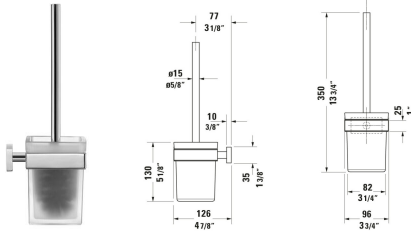

Karree Toilet Brush # 0099571000

|< 3 3/4 " >|

Toilet Brush	Dimension	Weight	Order number
Chrome, Wall-mounted			
<b>Colors</b>			
10 Chrome			
<b>Variant</b>			
Accent color: WhiteMatte, Material: Glass, Brass	3 3/4 "x13 3/4 "	3.307 lb	0099571000

All drawings contain the necessary measurements which are subject to standard tolerances. They are stated in inch & mm and are non-binding. Exact measurements, in particular for customized installation scenarios, can only be taken from the finished ceramic piece.