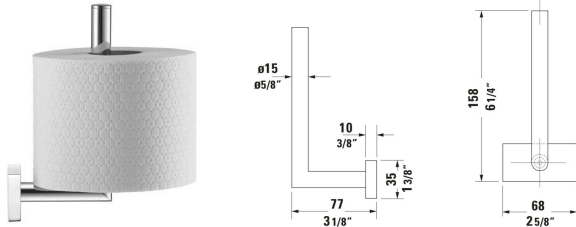

Karree Toilet Paper Holder # 0099561000

| < 2 5/8 " > |

Toilet Paper Holder	Dimension	Weight	Order number
Chrome			
Colors			
10 Chrome			
Variant			
	2 5/8 "x6 1/4 "	0.661 lb	0099561000

All drawings contain the necessary measurements which are subject to standard tolerances. They are stated in inch & mm and are non-binding. Exact measurements, in particular for customized installation scenarios, can only be taken from the finished ceramic piece.