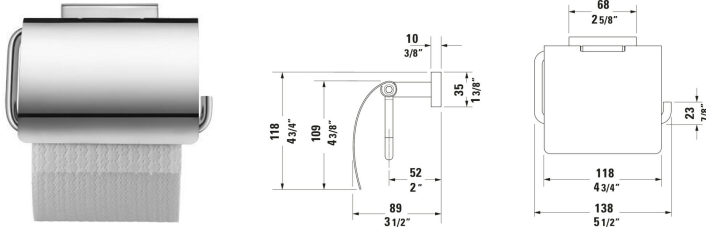

**Karree Toilet Paper Holder # 0099551000**

|< 5 3/8 " >|

Toilet Paper Holder	Dimension	Weight	Order number
Chrome			
<b>Colors</b>			
10 Chrome			
<b>Variant</b>			
	5 3/8 "x4 1/2 "	1.323 lb	0099551000

*All drawings contain the necessary measurements which are subject to standard tolerances. They are stated in inch & mm and are non-binding. Exact measurements, in particular for customized installation scenarios, can only be taken from the finished ceramic piece.*