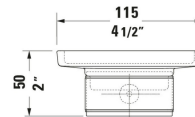

Karree Soap Dish # 0099521000

|< 4 3/4 " >|

Soap Dish	Dimension	Weight	Order number
Chrome, Installation Type: Wall-mounted			
Colors			
10 Chrome			
Variant			
Material: BrassGlass, Accent color: White Matte	4 3/4 "x2 "	1.653 lb	0099521000

All drawings contain the necessary measurements which are subject to standard tolerances. They are stated in inch & mm and are non-binding. Exact measurements, in particular for customized installation scenarios, can only be taken from the finished ceramic piece.