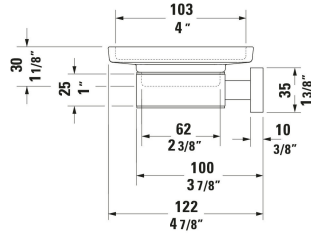

Karree Soap Dish # 0099521000

|< 4 3/4 " >|

Soap Dish	Dimension	Weight	Order number
Chrome, Installation Type: Wall-mounted			
Colors			
10 Chrome			
Variant			
Material: BrassGlass, Accent color: White Matte	4 3/4 "x2 "	1.653 lb	0099521000

All drawings contain the necessary measurements which are subject to standard tolerances. They are stated in inch & mm and are non-binding. Exact measurements, in particular for customized installation scenarios, can only be taken from the finished ceramic piece.