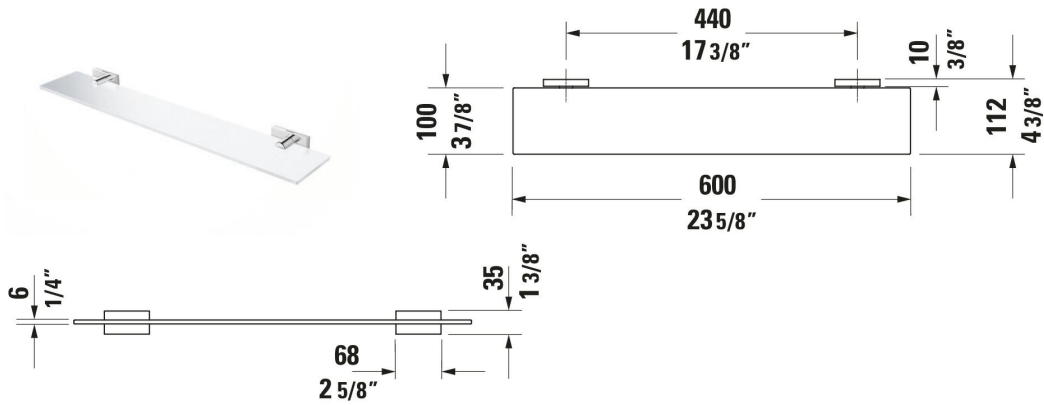

Karree Bathroom Shelf # 0099501000

| < 23 5/8 " > |

Bathroom Shelf	Dimension	Weight	Order number
Chrome			
Colors			
10 Chrome			
Variant			
	23 5/8 "x1/4 "	3.307 lb	0099501000

All drawings contain the necessary measurements which are subject to standard tolerances. They are stated in inch & mm and are non-binding. Exact measurements, in particular for customized installation scenarios, can only be taken from the finished ceramic piece.