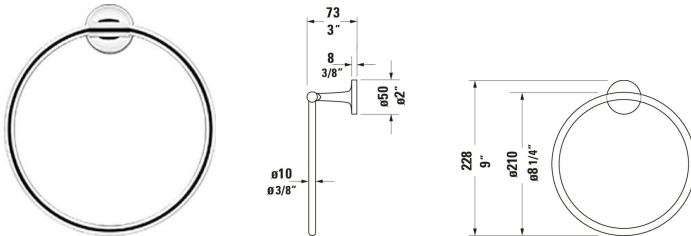

Starck T Towel Ring # 009947..00 / 009947..00 / 009947..00

| < Ø 8 1/4 " > |

Towel Ring	Dimension	Weight	Order number
Colors			
10 Chrome 46 Black Matte 70 Brushed Nickel			
Variant			
Chrome	8 1/4 "x9 "	0.529 lb	009947..00
Black Matte	8 1/4 "x9 "	0.529 lb	009947..00
Brushed Nickel	8 1/4 "x9 "	0.529 lb	009947..00

All drawings contain the necessary measurements which are subject to standard tolerances. They are stated in inch & mm and are non-binding. Exact measurements, in particular for customized installation scenarios, can only be taken from the finished ceramic piece.