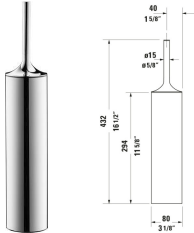

Starck T Toilet Brush # 009945..00 / 009945..00

| < Ø 3 1/8 " > |

Toilet Brush	Dimension	Weight	Order number
Floorstanding, Material: Brass			
Colors			
10 Chrome 46 Black Matte			
Variant			
Chrome	3 1/8 "x17 "	2.690 lb	009945..00
Black Matte	3 1/8 "x17 "	2.690 lb	009945..00

All drawings contain the necessary measurements which are subject to standard tolerances. They are stated in inch & mm and are non-binding. Exact measurements, in particular for customized installation scenarios, can only be taken from the finished ceramic piece.