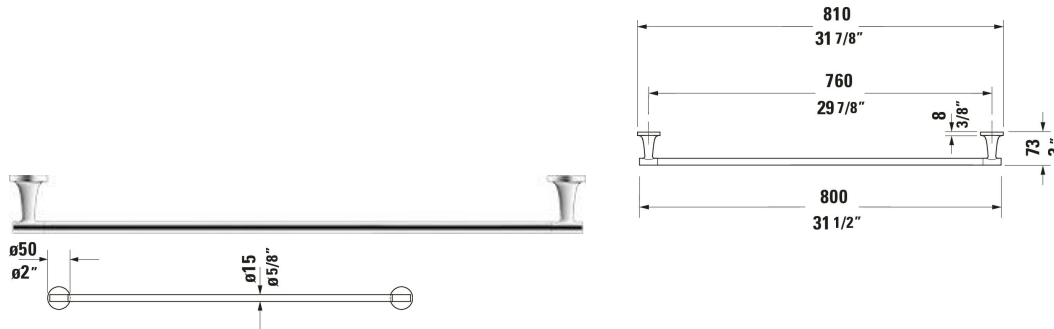

Starck T Towel Bar # 009943..00 / 009943..00 / 009943..00

| < Ø 5/8 " > |

Towel Bar	Dimension	Weight	Order number
Material: Brass, Hardware included: Yes			
Colors			
10 Chrome 46 Black Matte 70 Brushed Nickel			
Variant			
Chrome, Number of arms: 1	31 7/8 "x2 "	0.728 lb	009943..00
Black Matte, Number of arms: 1	31 7/8 "x2 "	0.728 lb	009943..00
Brushed Nickel	31 7/8 "x2 "	0.728 lb	009943..00

All drawings contain the necessary measurements which are subject to standard tolerances. They are stated in inch & mm and are non-binding. Exact measurements, in particular for customized installation scenarios, can only be taken from the finished ceramic piece.