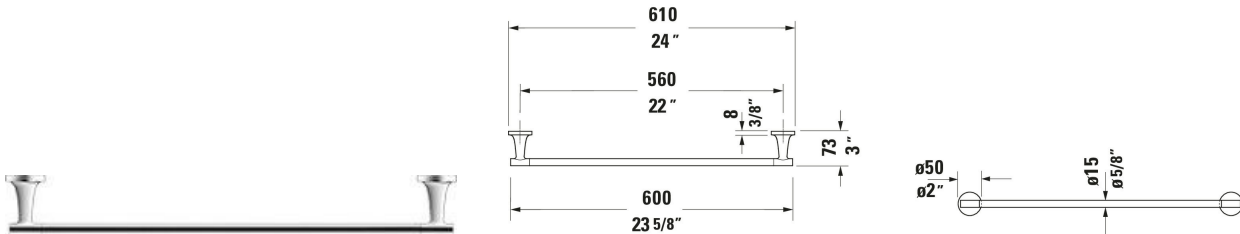

Starck T Towel Bar # 009942..00 / 009942..00 / 009942..00

|< Ø 5/8 " >|

Towel Bar	Dimension	Weight	Order number
Material: Brass, Number of arms:, Hardware included: Yes			
Colors			
10 Chrome 46 Black Matte 70 Brushed Nickel			
Variant			
Chrome, Number of arms: 1	24 "x2 "	0.661 lb	009942..00
Black Matte, Number of arms: 1	24 "x2 "	0.661 lb	009942..00
Brushed Nickel	24 "x2 "	0.904 lb	009942..00

All drawings contain the necessary measurements which are subject to standard tolerances. They are stated in inch & mm and are non-binding. Exact measurements, in particular for customized installation scenarios, can only be taken from the finished ceramic piece.