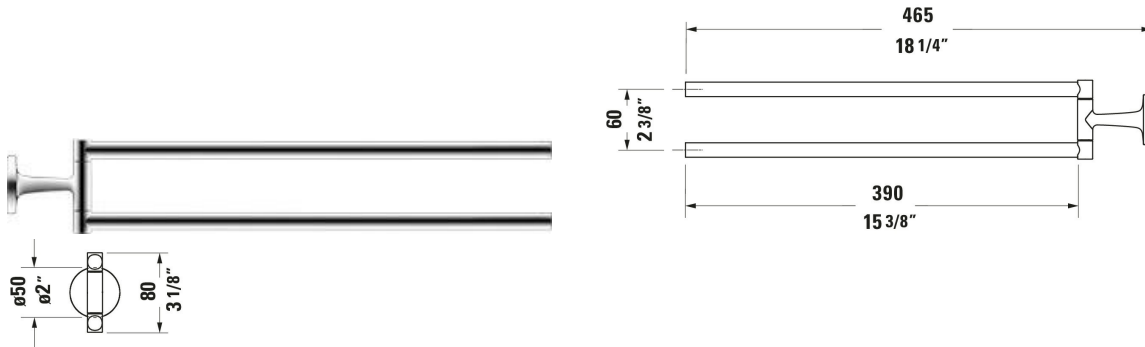

Starck T Towel Bar # 009941..00 / 009941..00 / 009941..00

|< Ø 3/4 " >|

Towel Bar	Dimension	Weight	Order number
Material: Brass, Number of arms: 2, Hardware included: Yes			
Colors			
10 Chrome 46 Black Matte 70 Brushed Nickel			
Variant			
Chrome	2 "x3 1/8 "	0.904 lb	009941..00
Black Matte	2 "x3 1/8 "	0.904 lb	009941..00
Brushed Nickel	3 1/2 "x2 1/4 "	0.882 lb	009941..00

All drawings contain the necessary measurements which are subject to standard tolerances. They are stated in inch & mm and are non-binding. Exact measurements, in particular for customized installation scenarios, can only be taken from the finished ceramic piece.