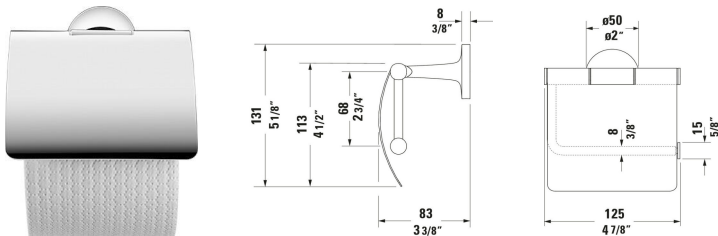

**Starck T Toilet Paper Holder # 009940..00 / 009940..00 / 009940..00**

|< 4 7/8 " >|

Toilet Paper Holder	Dimension	Weight	Order number
<b>Colors</b>			
10 Chrome 46 Black Matte 70 Brushed Nickel			
<b>Variant</b>			
Chrome	4 7/8 "x5 1/8 "	0.882 lb	009940..00
Black Matte	4 7/8 "x5 1/8 "	0.882 lb	009940..00
Brushed Nickel	4 7/8 "x5 1/8 "	0.882 lb	009940..00

*All drawings contain the necessary measurements which are subject to standard tolerances. They are stated in inch & mm and are non-binding. Exact measurements, in particular for customized installation scenarios, can only be taken from the finished ceramic piece.*