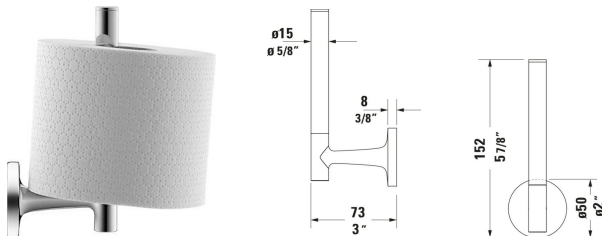

Starck T Toilet Paper Holder # 009939..00 / 009939..00 / 009939..00

|< 2 " >|

Toilet Paper Holder	Dimension	Weight	Order number
<b>Colors</b>			
10 Chrome 46 Black Matte 70 Brushed Nickel			
<b>Variant</b>			
Chrome	2 "x6 "	0.397 lb	009939..00
Black Matte	2 "x6 "	0.397 lb	009939..00
Brushed Nickel	2 "x6 "	0.397 lb	009939..00

All drawings contain the necessary measurements which are subject to standard tolerances. They are stated in inch & mm and are non-binding. Exact measurements, in particular for customized installation scenarios, can only be taken from the finished ceramic piece.