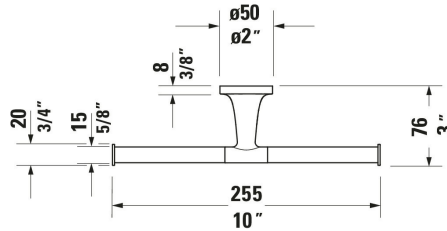

Starck T Toilet Paper Holder # 009938..00 / 009938..00 / 009938..00

|< 10 " >|

Toilet Paper Holder	Dimension	Weight	Order number
<b>Colors</b>			
10 Chrome 46 Black Matte 70 Brushed Nickel			
<b>Variant</b>			
Chrome	10 "x2 "	0.529 lb	009938..00
Black Matte	10 "x2 "	0.529 lb	009938..00
Brushed Nickel	10 "x2 "	0.529 lb	009938..00

All drawings contain the necessary measurements which are subject to standard tolerances. They are stated in inch & mm and are non-binding. Exact measurements, in particular for customized installation scenarios, can only be taken from the finished ceramic piece.