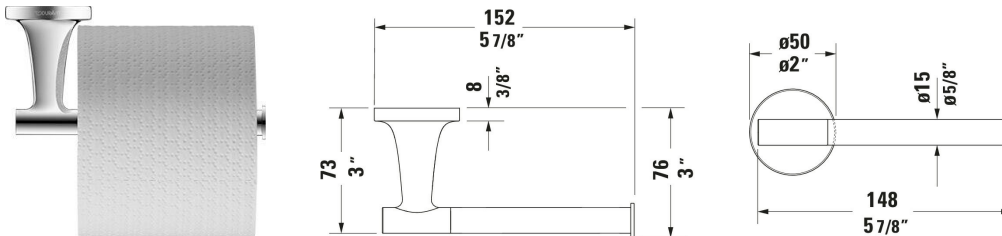

Starck T Toilet Paper Holder # 009937..00 / 009937..00 / 009937..00

|< 6 " >|

Toilet Paper Holder	Dimension	Weight	Order number
Colors			
10 Chrome 46 Black Matte 70 Brushed Nickel			
Variant			
Chrome	6 "x2 "	0.441 lb	009937..00
Black Matte	6 "x2 "	0.441 lb	009937..00
Brushed Nickel	6 "x2 "	0.441 lb	009937..00

All drawings contain the necessary measurements which are subject to standard tolerances. They are stated in inch & mm and are non-binding. Exact measurements, in particular for customized installation scenarios, can only be taken from the finished ceramic piece.