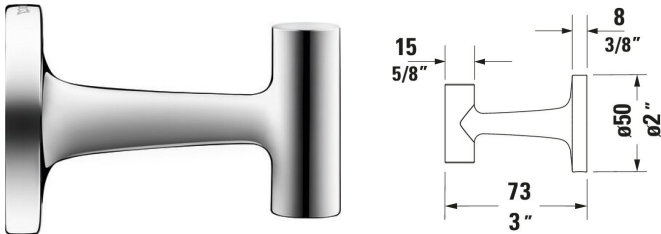

Starck T Robe Hook # 009929..00 / 009929..00 / 009929..00

| < Ø 2 " > |

Robe Hook	Dimension	Weight	Order number
<b>Colors</b>			
10 Chrome 46 Black Matte 70 Brushed Nickel			
<b>Variant</b>			
Chrome	2 3/8 "x2 3/8 "	0.397 lb	009929..00
Black Matte	2 3/8 "x2 3/8 "	0.397 lb	009929..00
Brushed Nickel	2 3/8 "x2 3/8 "	0.397 lb	009929..00
<b>Spare parts</b>			
Robe Hook Fixation type: Screw connection	Ø 5/8 "	0.22 lb	009904

*All drawings contain the necessary measurements which are subject to standard tolerances. They are stated in inch & mm and are non-binding. Exact measurements, in particular for customized installation scenarios, can only be taken from the finished ceramic piece.*