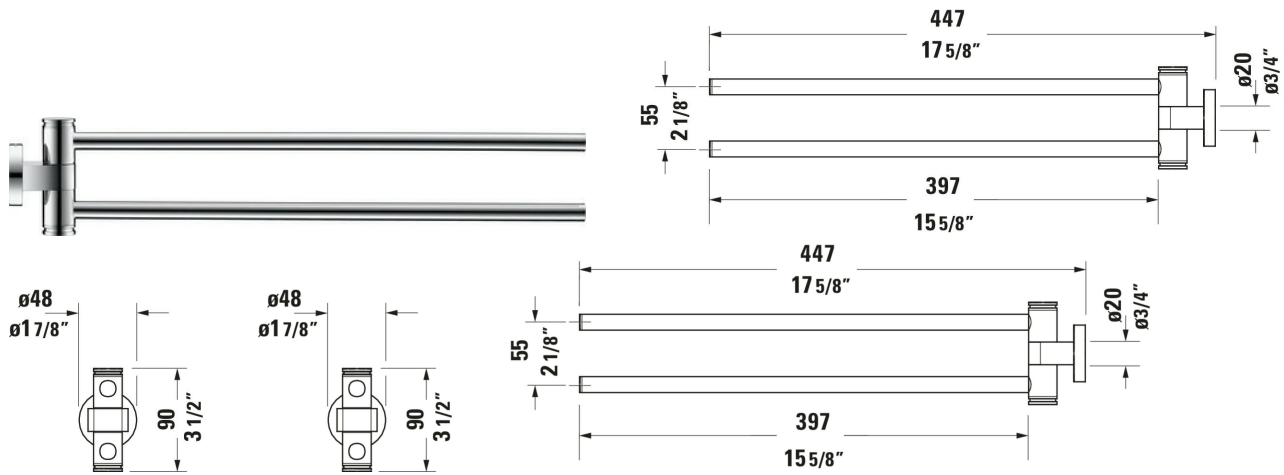

D-Code Towel Bar # 009922..00 / 009922..00

| < Ø 1 7/8 " > |

Towel Bar	Dimension	Weight	Order number
Material: Brass, Number of arms: 2, Hardware included: Yes, Suitable for Wall mounting set			
Colors			
10 Chrome 46 Black Matte			
Variant			
Chrome	2 "x3 1/2 "	1.984 lb	009922..00
Black Matte	2 "x3 1/2 "	1.984 lb	009922..00

All drawings contain the necessary measurements which are subject to standard tolerances. They are stated in inch & mm and are non-binding. Exact measurements, in particular for customized installation scenarios, can only be taken from the finished ceramic piece.