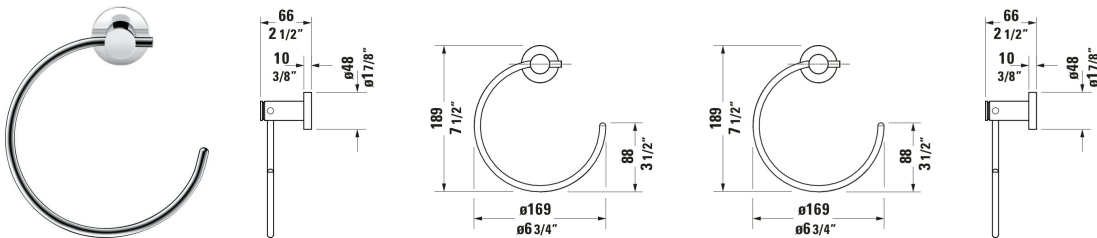

D-Code Towel Ring # 009921..00 / 009921..00

| < Ø 6 5/8 " > |

Towel Ring	Dimension	Weight	Order number
Fixation type: Screw mounting			
<b>Colors</b>			
10 Chrome 46 Black Matte			
<b>Variant</b>			
Chrome	6 1/4 "x7 1/8 "	0.838 lb	009921..00
Black Matte	6 5/8 "x7 1/8 "	0.838 lb	009921..00

All drawings contain the necessary measurements which are subject to standard tolerances. They are stated in inch & mm and are non-binding. Exact measurements, in particular for customized installation scenarios, can only be taken from the finished ceramic piece.