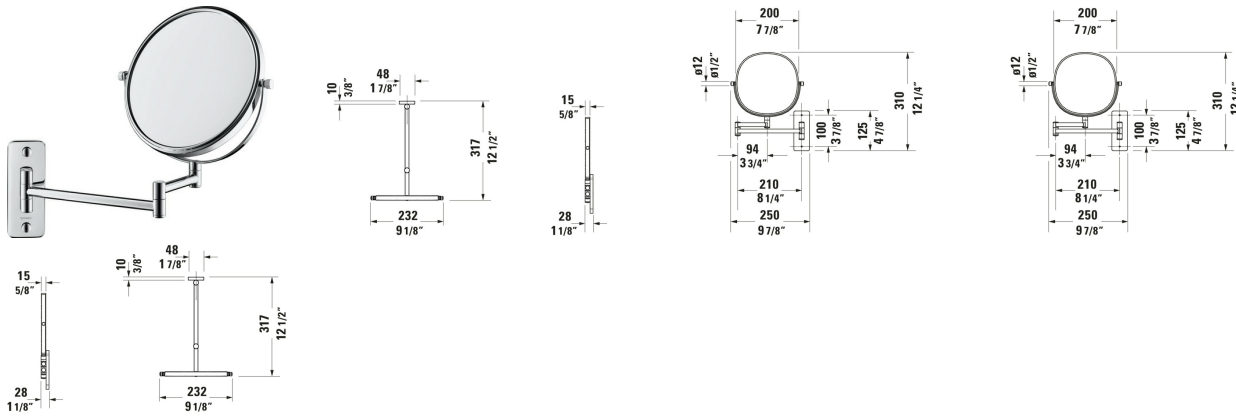

D-Code Makeup Mirror # 009912..00 / 009912..00

| < Ø 7 7/8 " > |

Makeup Mirror	Dimension	Weight	Order number
Optical enlargement: 3 times magnifier, Fixation type: Screw mounting			
Colors			
10 Chrome 46 Black Matte			
Variant			
Chrome	8 "x12 1/4 "	2.006 lb	009912..00
Black Matte	8 "x12 1/4 "	2.006 lb	009912..00

All drawings contain the necessary measurements which are subject to standard tolerances. They are stated in inch & mm and are non-binding. Exact measurements, in particular for customized installation scenarios, can only be taken from the finished ceramic piece.