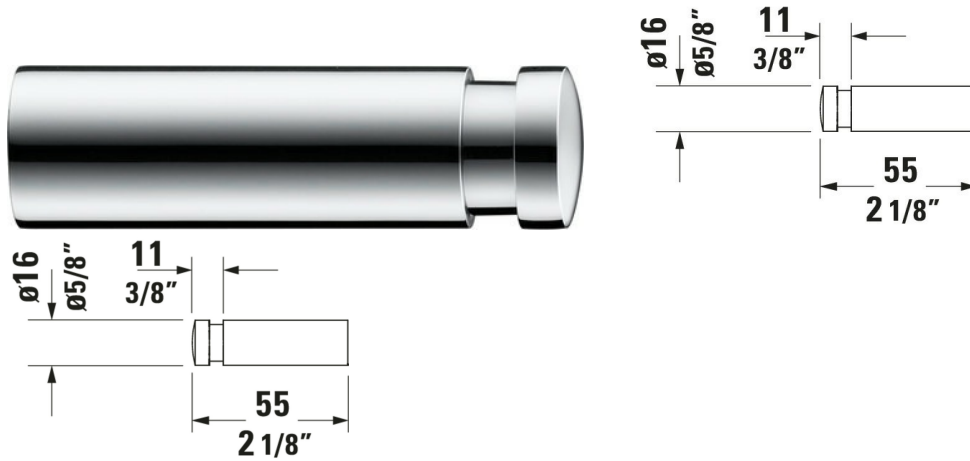

D-Code Robe Hook # 009904..00 / 009904..00

| < Ø 5/8 " > |

Robe Hook	Dimension	Weight	Order number
Fixation type: Screw connection			
<b>Colors</b>			
10 Chrome 46 Black Matte			
<b>Variant</b>			
Chrome	5/8 "x5/8 "	0.220 lb	009904..00
Black Matte	5/8 "x5/8 "	0.220 lb	009904..00

All drawings contain the necessary measurements which are subject to standard tolerances. They are stated in inch & mm and are non-binding. Exact measurements, in particular for customized installation scenarios, can only be taken from the finished ceramic piece.