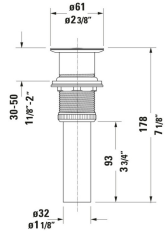

Universal Sink Drain # 005101..92 / 005101..92 / 005101..92 / 005101..92

Sink Drain	Dimension	Weight	Order number
Colors			
10 Chrome 37 Gold Brushed 46 Black Matte 70 Brushed Nickel			
Variant			
		0.794 lb	005101..92
		0.794 lb	005101..92
		0.794 lb	005101..92
		0.794 lb	005101..92

All drawings contain the necessary measurements which are subject to standard tolerances. They are stated in inch & mm and are non-binding. Exact measurements, in particular for customized installation scenarios, can only be taken from the finished ceramic piece.