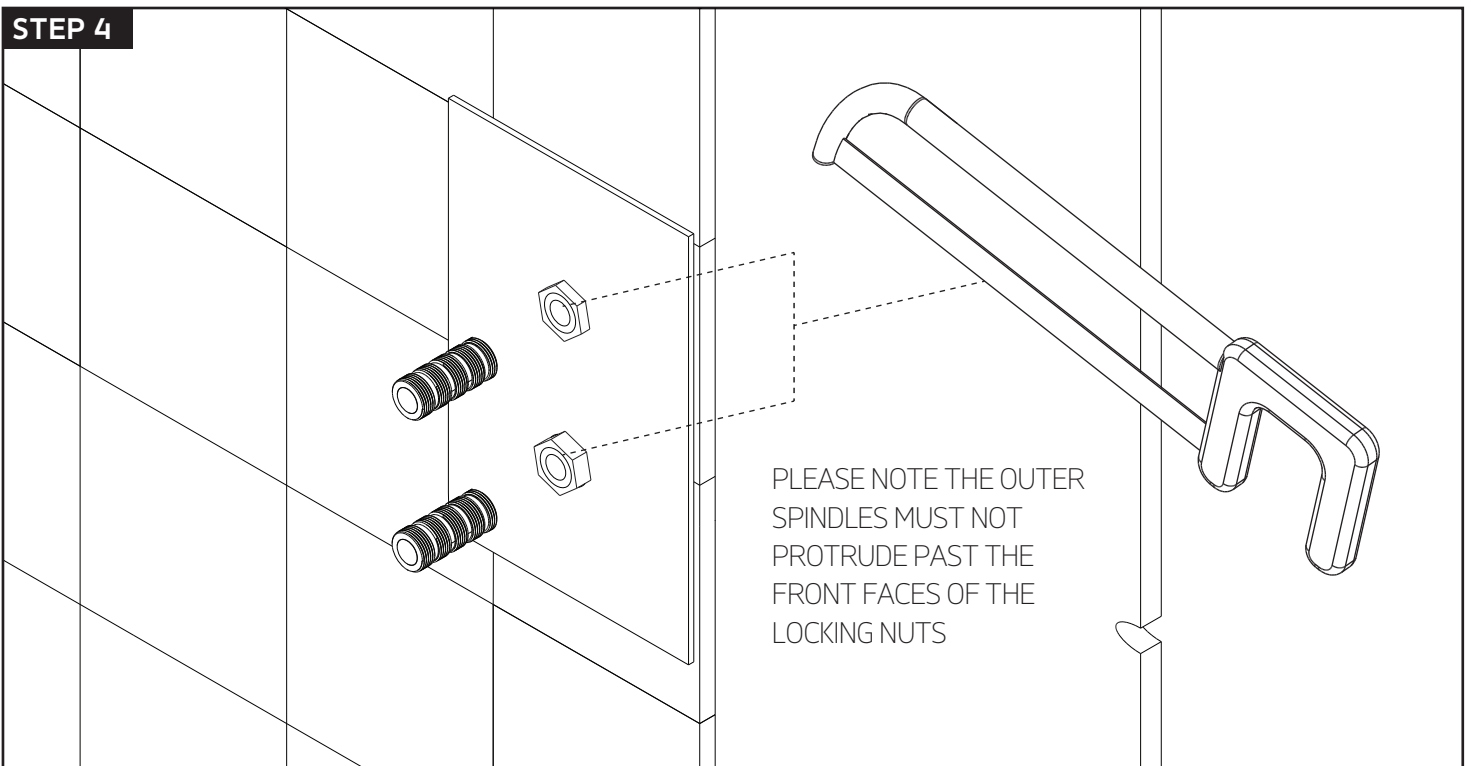

premier series shower set

PRODUCT DIMENSIONS

for hand shower

STEP 1

STEP 2

INSTALLATION STEPS

STEP 3

STEP 4