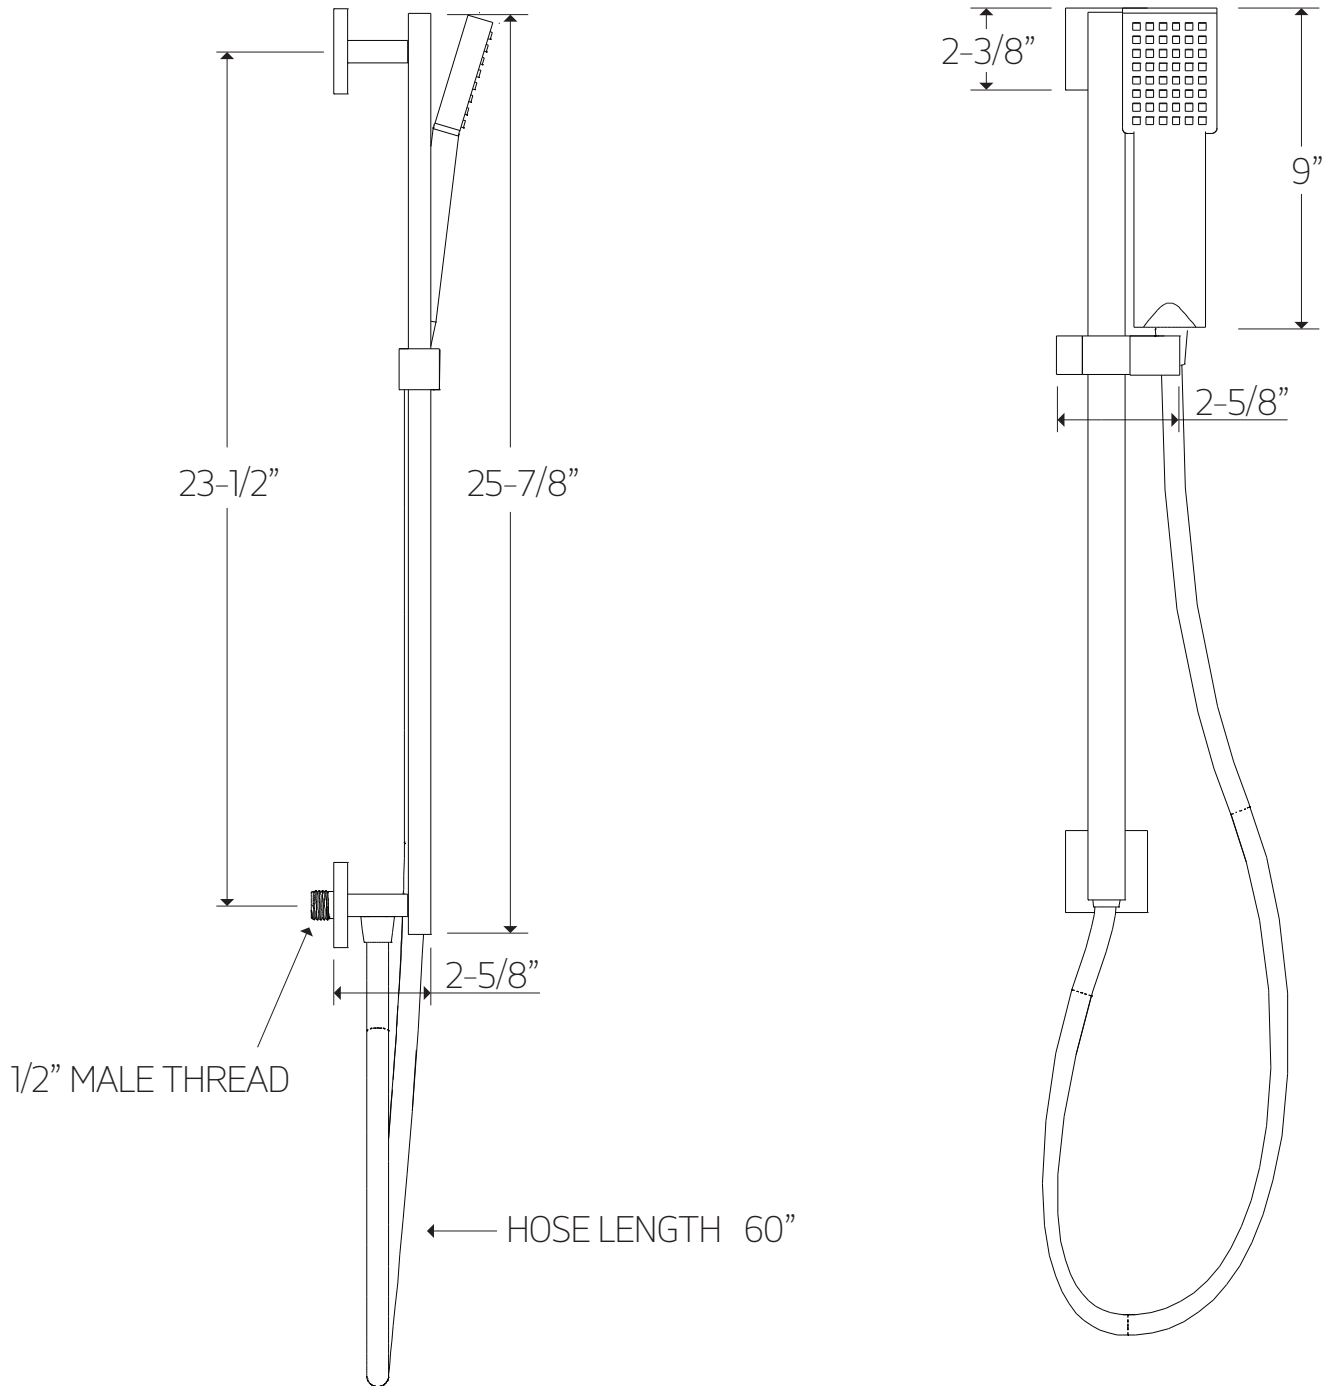

PS135

OPERATING SPECIFICATIONS

premier series shower set

FEATURES

Solid Brass

2-Outlets

INCLUDES

F903B-59TK

FLOW CAPACITY

Hand Shower: 1.8 USGPM

Shower Head: 1.8 USGPM

F901-8 APPROVAL

artos[®]

PS135

PRODUCT DIMENSIONS

premier series shower set

for trim kit

artos[®]

PS135

premier series shower set

PRODUCT DIMENSIONS

for shower head

artos[®]

PS135

premier series shower set

PRODUCT DIMENSIONS

for hand shower

STEP 1

STEP 2

INSTALLATION STEPS

STEP 3

STEP 4