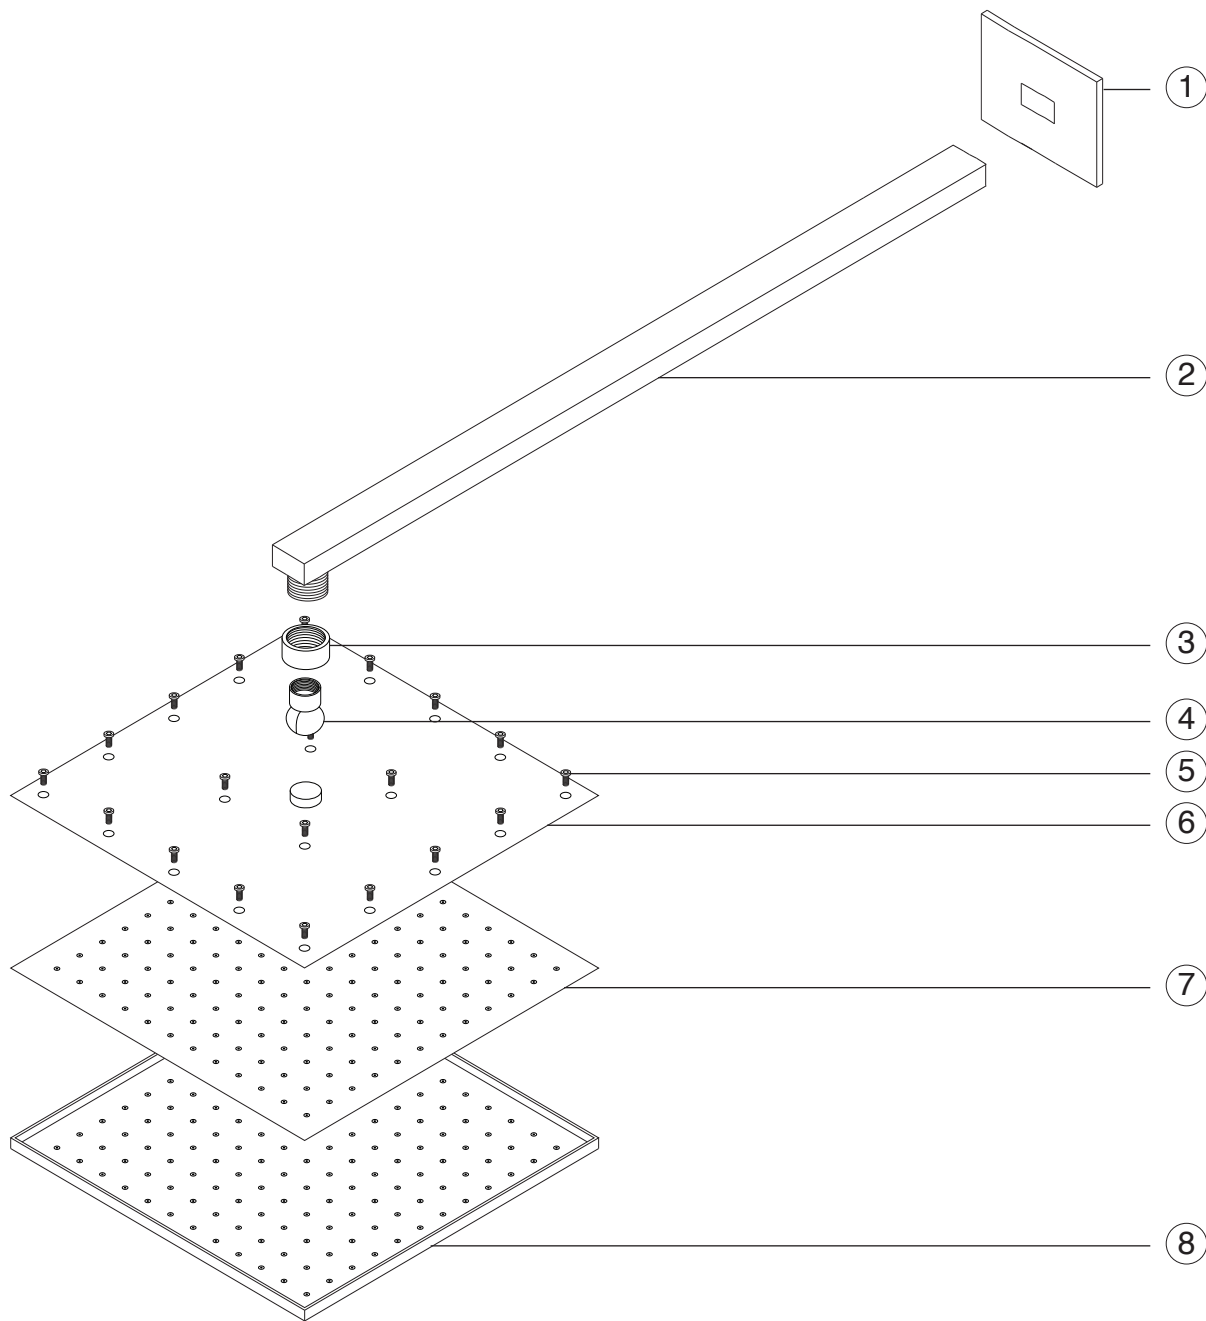

PS135

OPERATING SPECIFICATIONS

premier series shower set

FEATURES

Solid Brass

2-Outlets

INCLUDES

F903B-59TK

INSTALLATION STEPS

artos[®]

PS135

INSTALLATION STEPS

hand shower

- | | |
|------------------------------|-------------------------------|
| ① ESCUTCHEON: F903A-9P | ⑧ THERMOSTAT LOCKING NUT |
| ② DIVERTER LOCKING NUT | ⑨ NYLON WASHER |
| ③ NYLON WASHER | ⑩ TEMPERATURE LIMITING RING |
| ④ DIVERTER HANDLE: F903A-10H | ⑪ THERMOSTAT HANDLE: F904A-2H |
| ⑤ DIVERTER SET SCREW | ⑫ THERMOSTAT SET SCREW |
| ⑥ ALLEN WRENCH | |
| ⑦ LOCKING NUT SET SCREW | |

- ① **SHOWER ESCUTCHEON** F907-50 XP1
- ② **SHOWER ARM** F907-50 XP2
- ③ **SWIVEL ARM SECURING NUT** F907-50 XP3
- ④ **SWIVEL ARM** F907-50 XP4
- ⑤ **SHOWER HEAD SCREWS** F907-50 XP5
- ⑥ **SHOWER HEAD TOP** F907-50 XP6
- ⑦ **RUBBER MATRIX** F907-50 XP7
- ⑧ **SHOWER HEAD BOTTOM** F907-50 XP8