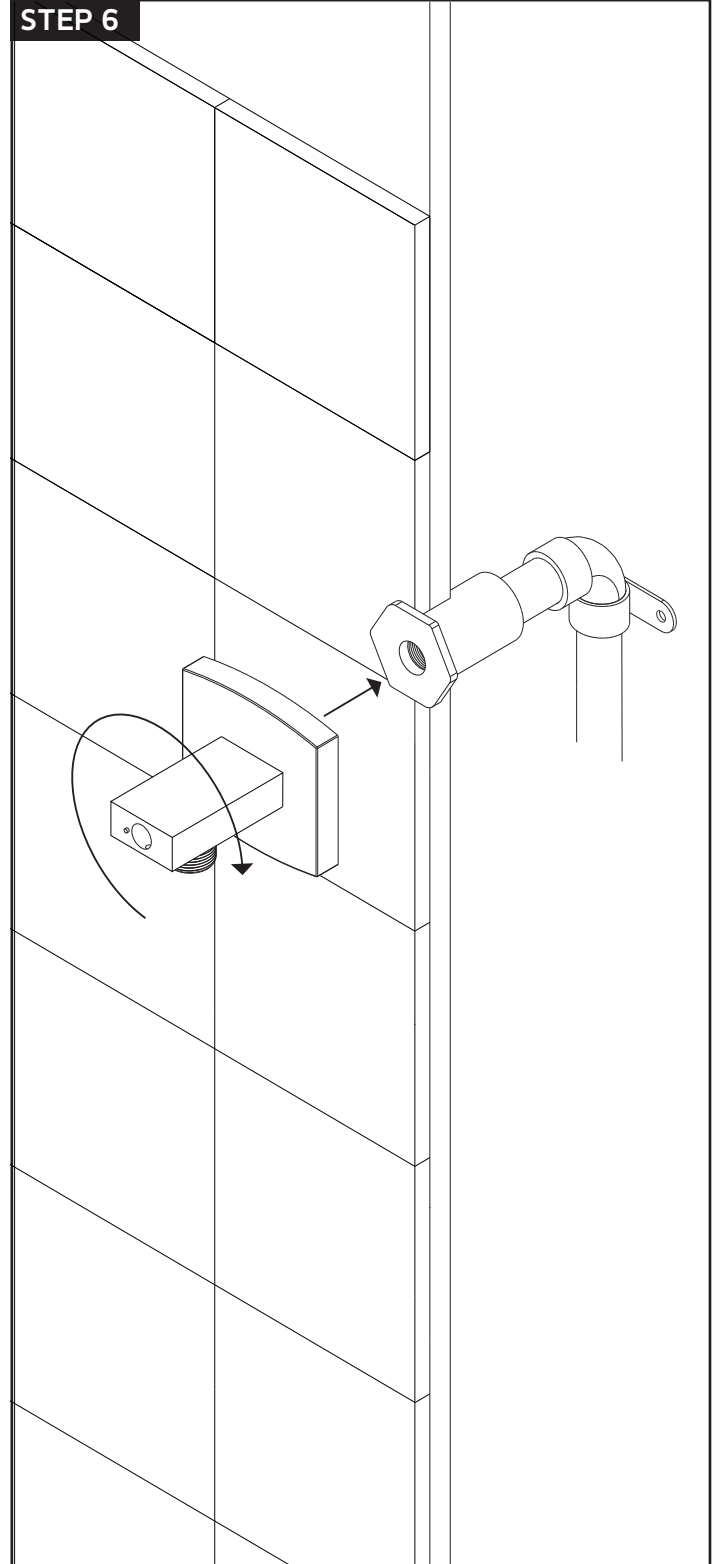

INSTALLATION STEPS