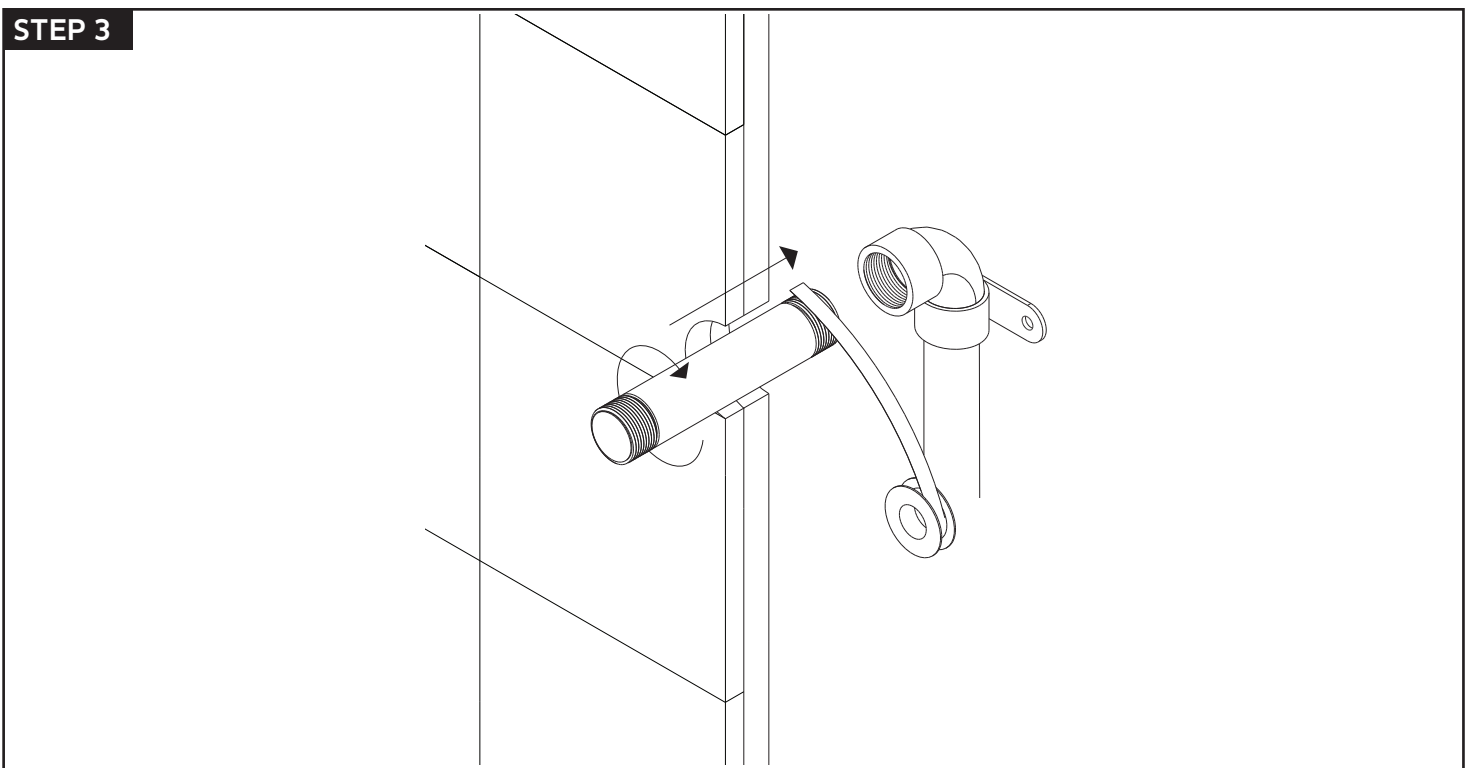

premier series shower set

PRODUCT DIMENSIONS

for hand shower

STEP 1

STEP 2

INSTALLATION STEPS

STEP 3

STEP 4

STEP 5

STEP 6

INSTALLATION STEPS

artos[®]

PS135

shower head

INSTALLATION STEPS

STEP 4