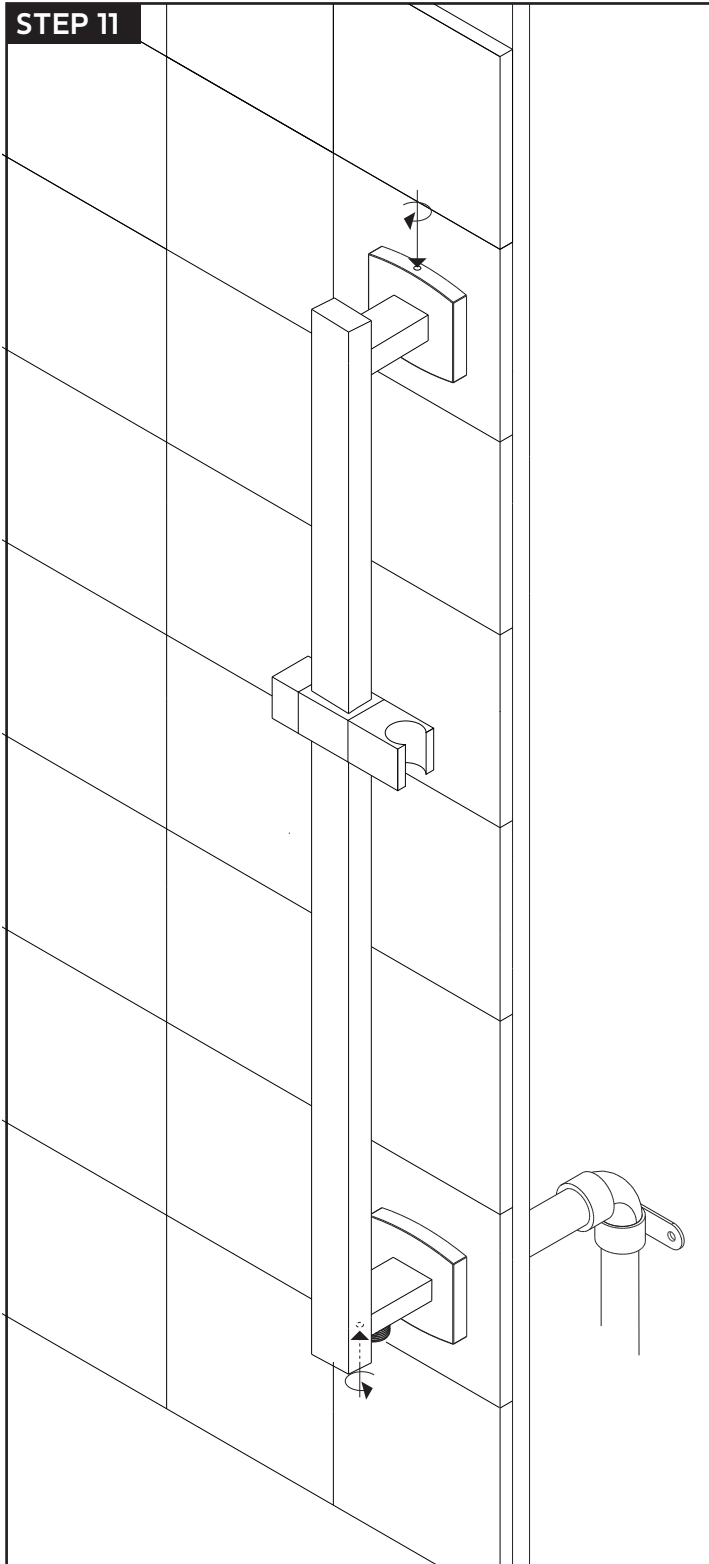

PS135

OPERATING SPECIFICATIONS

premier series shower set

FEATURES

Solid Brass

2-Outlets

INCLUDES

F903B-59TK

premier series shower set

PRODUCT DIMENSIONS

for hand shower

STEP 1

STEP 2

INSTALLATION STEPS

STEP 3

STEP 4

INSTALLATION STEPS

artos[®]

PS135

INSTALLATION STEPS

hand shower

- | | |
|------------------------------|-------------------------------|
| ① ESCUTCHEON: F903A-9P | ⑧ THERMOSTAT LOCKING NUT |
| ② DIVERTER LOCKING NUT | ⑨ NYLON WASHER |
| ③ NYLON WASHER | ⑩ TEMPERATURE LIMITING RING |
| ④ DIVERTER HANDLE: F903A-10H | ⑪ THERMOSTAT HANDLE: F904A-2H |
| ⑤ DIVERTER SET SCREW | ⑫ THERMOSTAT SET SCREW |
| ⑥ ALLEN WRENCH | |
| ⑦ LOCKING NUT SET SCREW | |

- ① **SHOWER ESCUTCHEON** F907-50 XP1
- ② **SHOWER ARM** F907-50 XP2
- ③ **SWIVEL ARM SECURING NUT** F907-50 XP3
- ④ **SWIVEL ARM** F907-50 XP4
- ⑤ **SHOWER HEAD SCREWS** F907-50 XP5
- ⑥ **SHOWER HEAD TOP** F907-50 XP6
- ⑦ **RUBBER MATRIX** F907-50 XP7
- ⑧ **SHOWER HEAD BOTTOM** F907-50 XP8