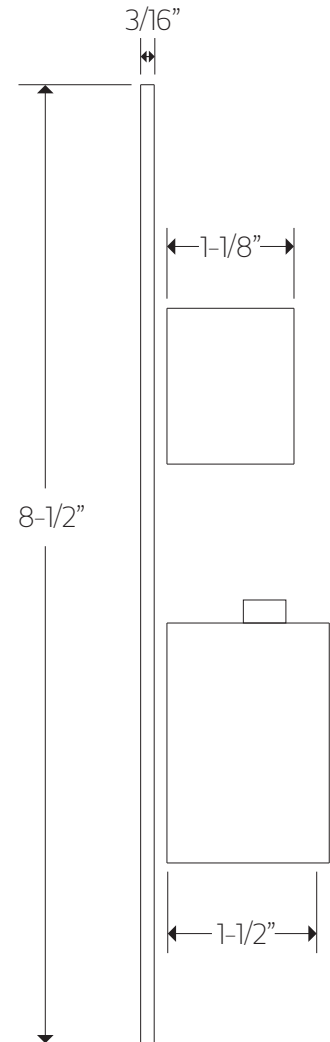

PS135

OPERATING SPECIFICATIONS

premier series shower set

FEATURES

Solid Brass

2-Outlets

INCLUDES

F903B-59TK

FLOW CAPACITY

Hand Shower: 1.8 USGPM

Shower Head: 1.8 USGPM

F901-8 APPROVAL

artos[®]

PS135

PRODUCT DIMENSIONS

premier series shower set

for trim kit

artos[®]

PS135

premier series shower set

PRODUCT DIMENSIONS

for shower head

artos[®]

PS135

premier series shower set

PRODUCT DIMENSIONS

for hand shower

STEP 1

STEP 2

INSTALLATION STEPS

STEP 3

STEP 4