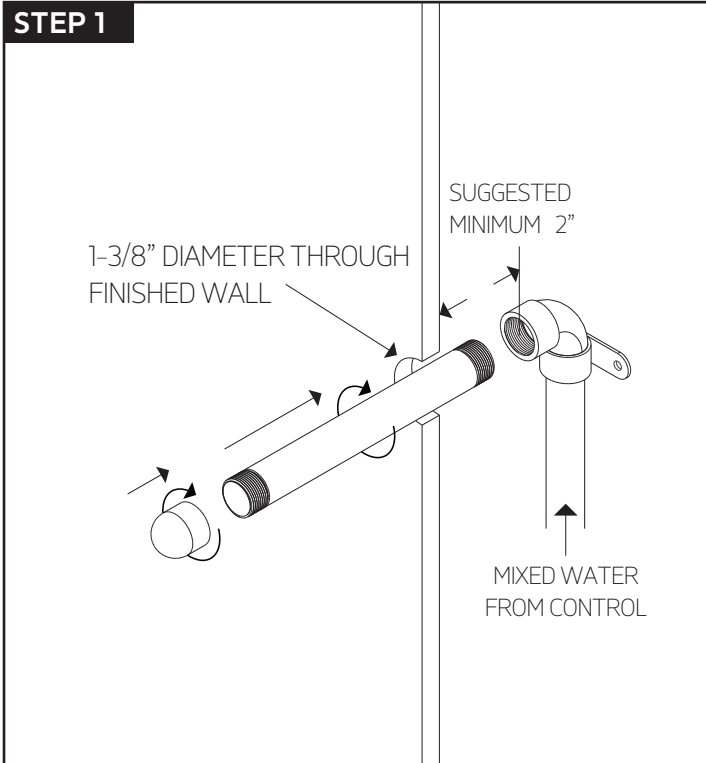

PS135

OPERATING SPECIFICATIONS

premier series shower set

FEATURES

Solid Brass

2-Outlets

INCLUDES

F903B-59TK

premier series shower set

PRODUCT DIMENSIONS

for hand shower

STEP 1

STEP 2

INSTALLATION STEPS

STEP 3

STEP 4

STEP 5

STEP 6

INSTALLATION STEPS

artos[®]

PS135

shower head

INSTALLATION STEPS

STEP 4