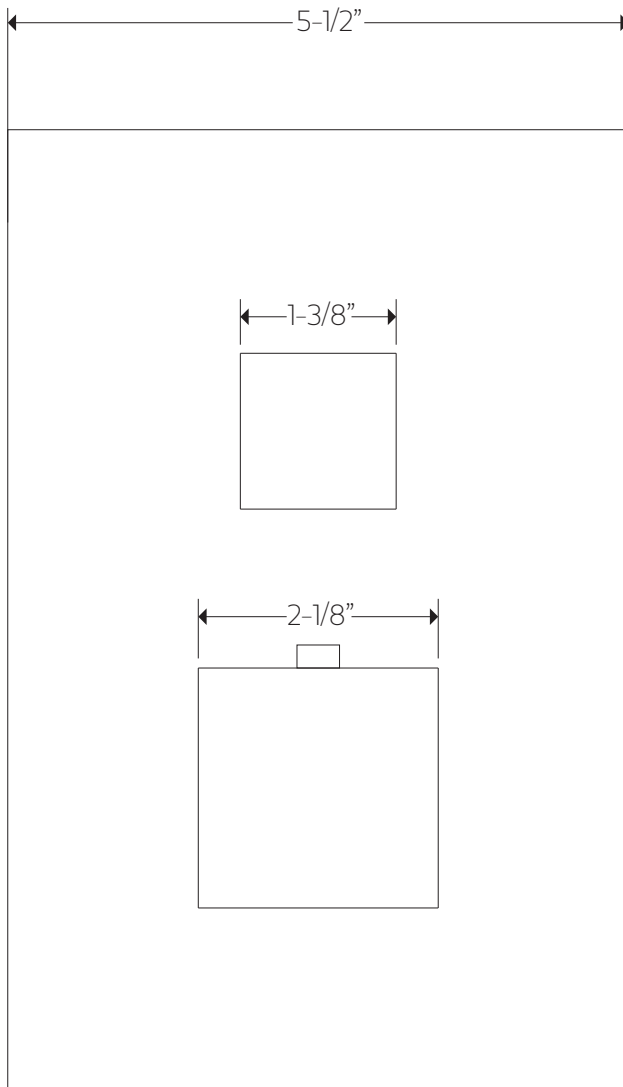

artos®

PS135

PRODUCT DIMENSIONS

premier series shower set

for trim kit