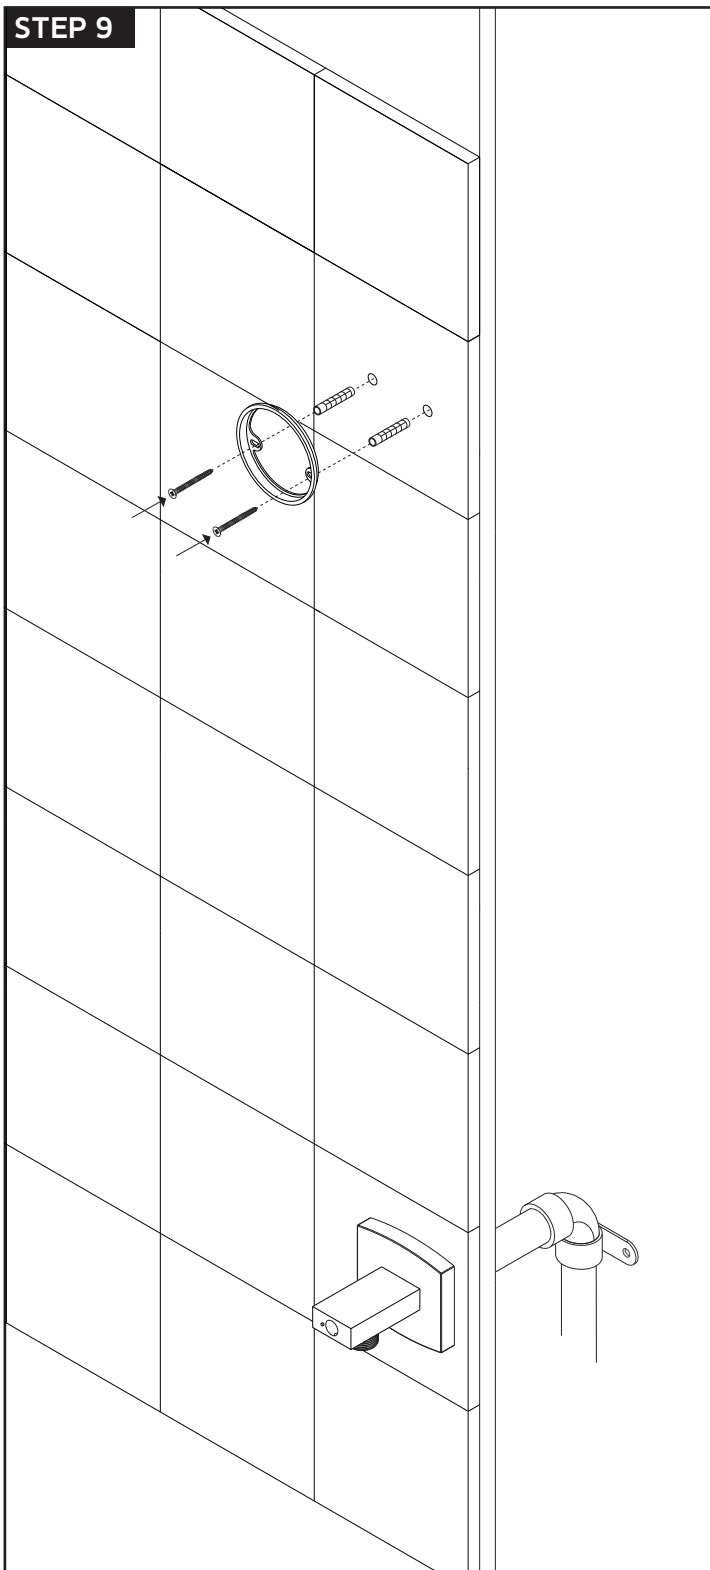

INSTALLATION STEPS