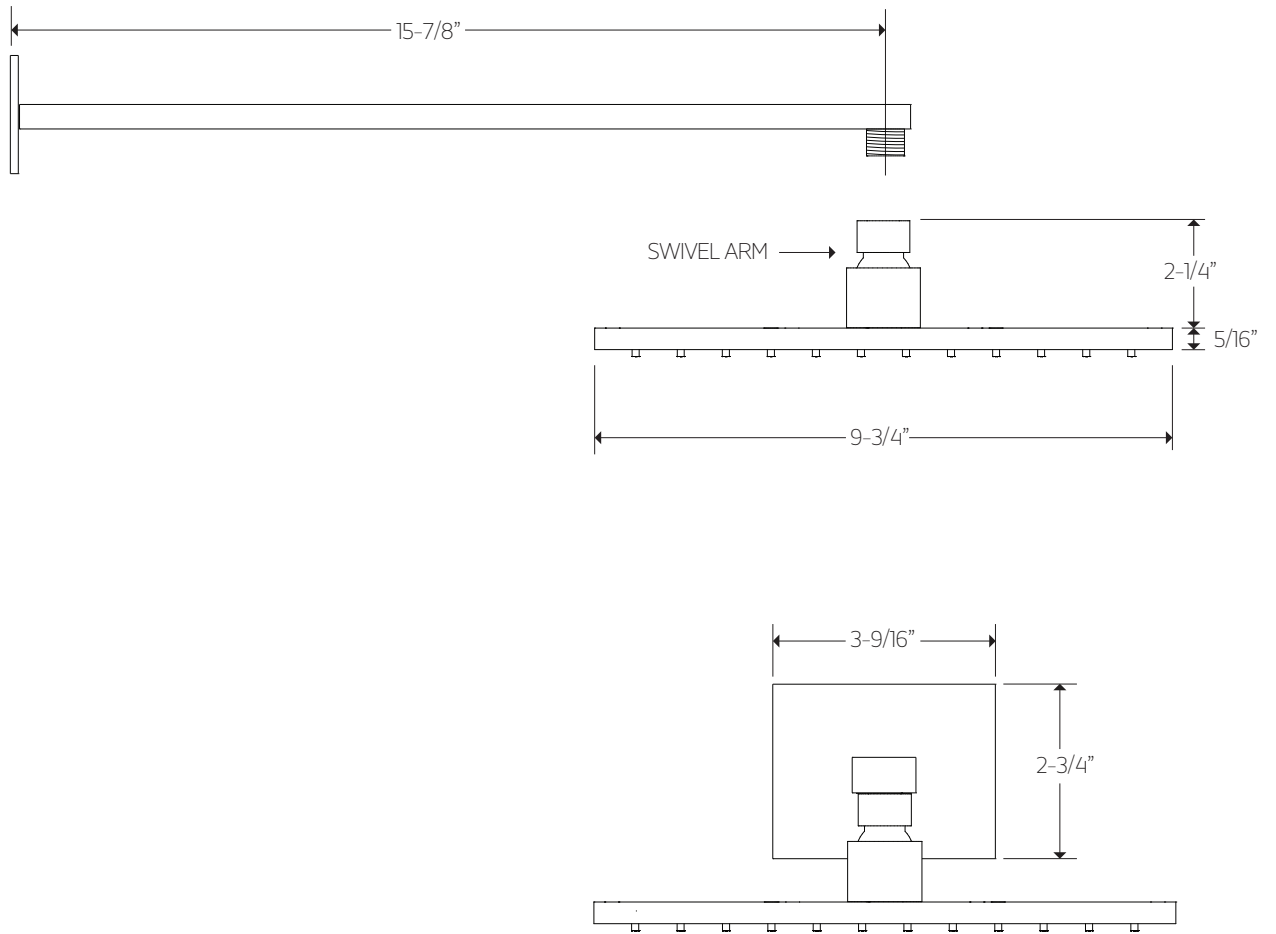

FLOW CAPACITY

Hand Shower: 1.8 USGPM

Shower Head: 1.8 USGPM

F901-8 APPROVAL

artos[®]

PS135

PRODUCT DIMENSIONS

premier series shower set

for trim kit

artos[®]

PS135

premier series shower set

PRODUCT DIMENSIONS

for shower head

artos[®]

PS135

premier series shower set

PRODUCT DIMENSIONS

for hand shower

STEP 1

STEP 2

INSTALLATION STEPS

STEP 3

STEP 4