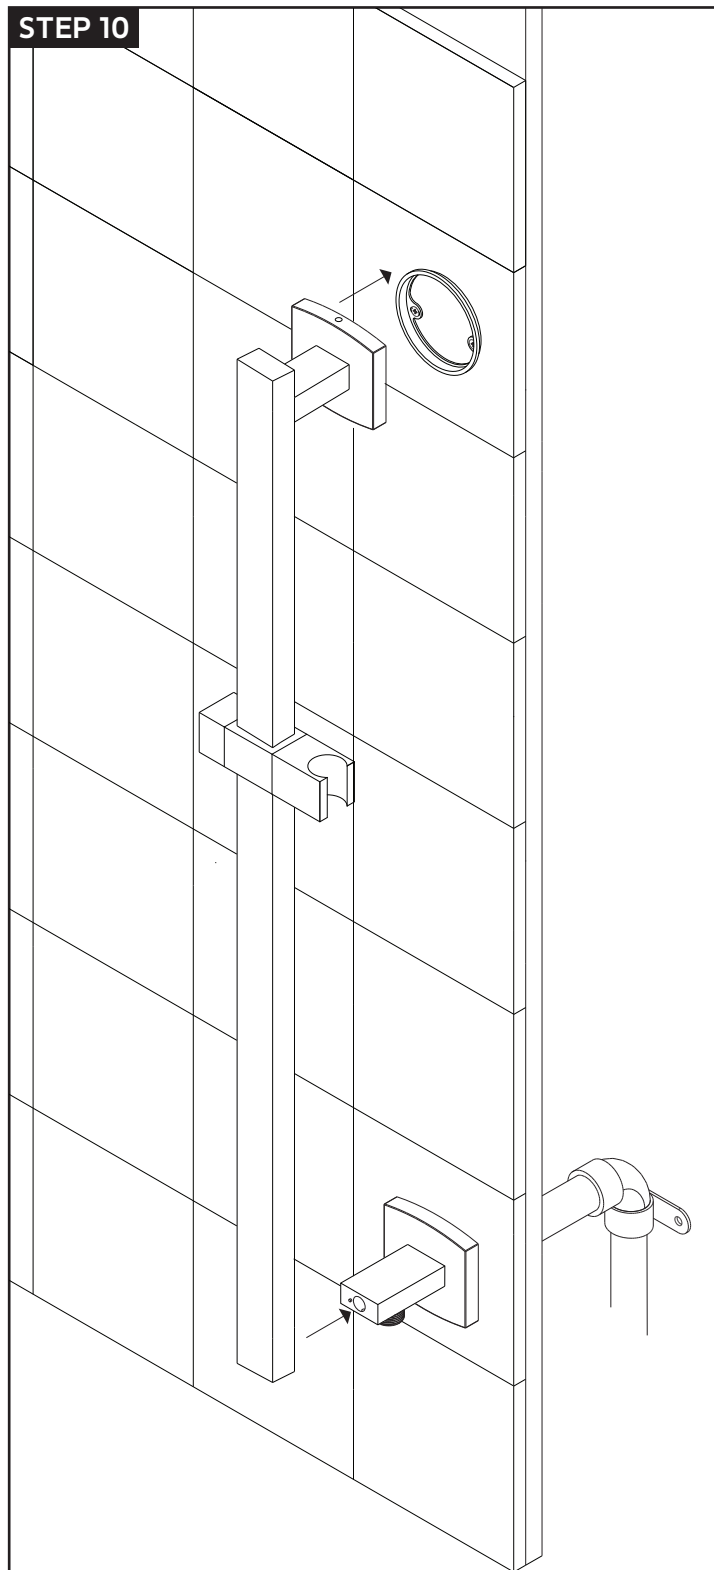

INSTALLATION STEPS