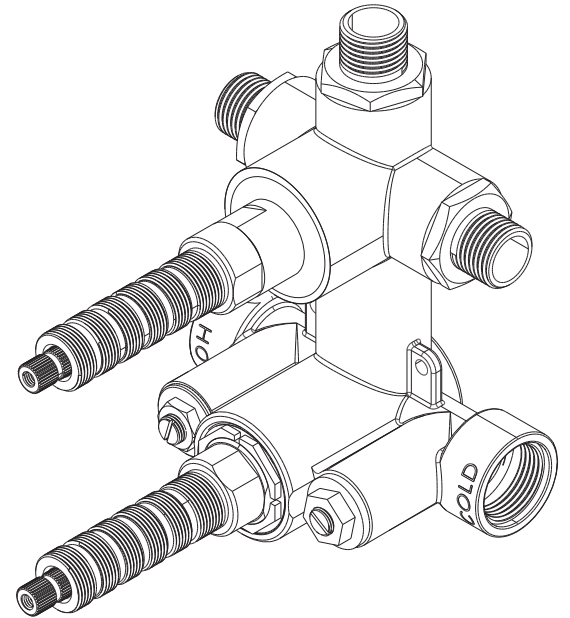

PS135

OPERATING SPECIFICATIONS

premier series shower set

FEATURES

Solid Brass

2-Outlets

INCLUDES

F903B-59TK

INSTALLATION STEPS

artos[®]

PS135

INSTALLATION STEPS

hand shower

- | | |
|------------------------------|-------------------------------|
| ① ESCUTCHEON: F903A-9P | ⑧ THERMOSTAT LOCKING NUT |
| ② DIVERTER LOCKING NUT | ⑨ NYLON WASHER |
| ③ NYLON WASHER | ⑩ TEMPERATURE LIMITING RING |
| ④ DIVERTER HANDLE: F903A-10H | ⑪ THERMOSTAT HANDLE: F904A-2H |
| ⑤ DIVERTER SET SCREW | ⑫ THERMOSTAT SET SCREW |
| ⑥ ALLEN WRENCH | |
| ⑦ LOCKING NUT SET SCREW | |

- ① **SHOWER ESCUTCHEON** F907-50 XP1
- ② **SHOWER ARM** F907-50 XP2
- ③ **SWIVEL ARM SECURING NUT** F907-50 XP3
- ④ **SWIVEL ARM** F907-50 XP4
- ⑤ **SHOWER HEAD SCREWS** F907-50 XP5
- ⑥ **SHOWER HEAD TOP** F907-50 XP6
- ⑦ **RUBBER MATRIX** F907-50 XP7
- ⑧ **SHOWER HEAD BOTTOM** F907-50 XP8