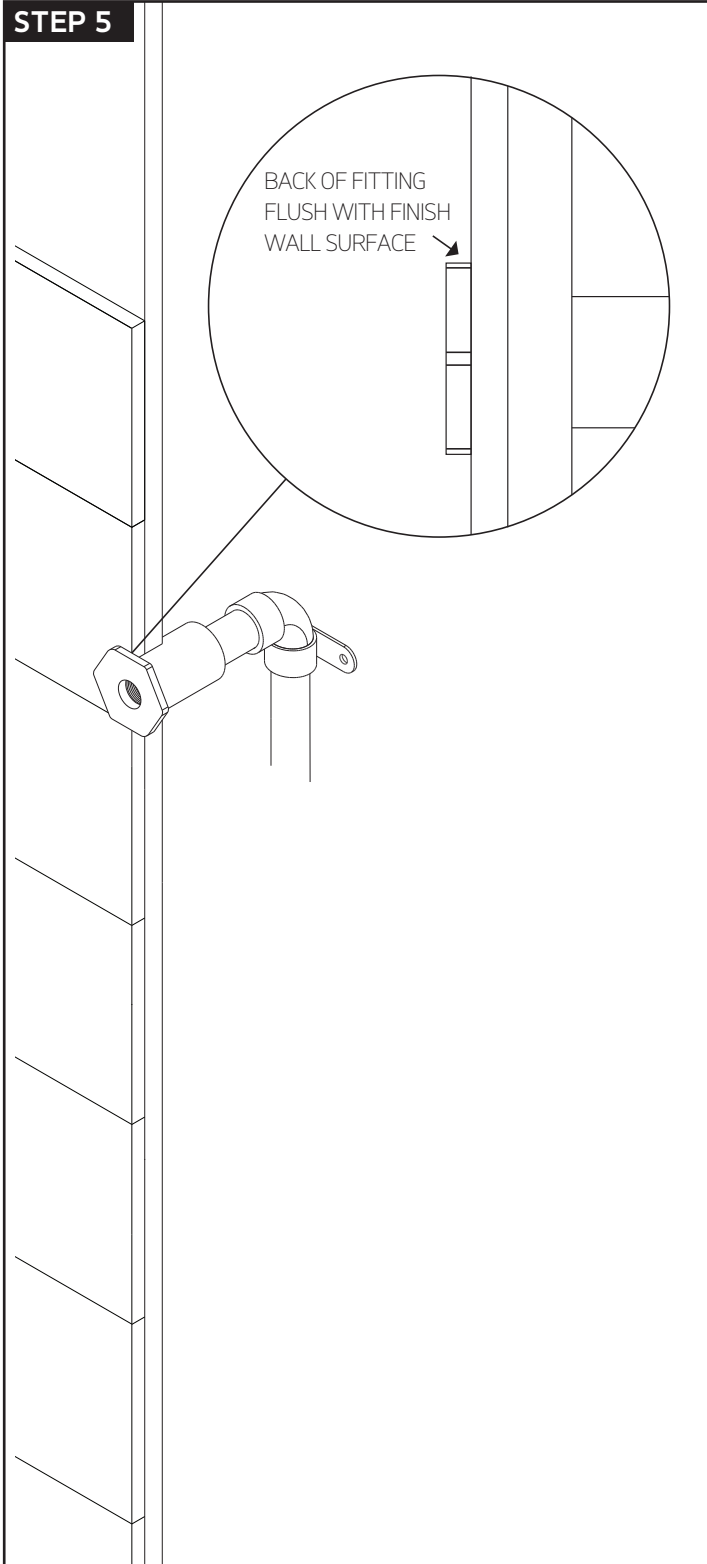

INSTALLATION STEPS