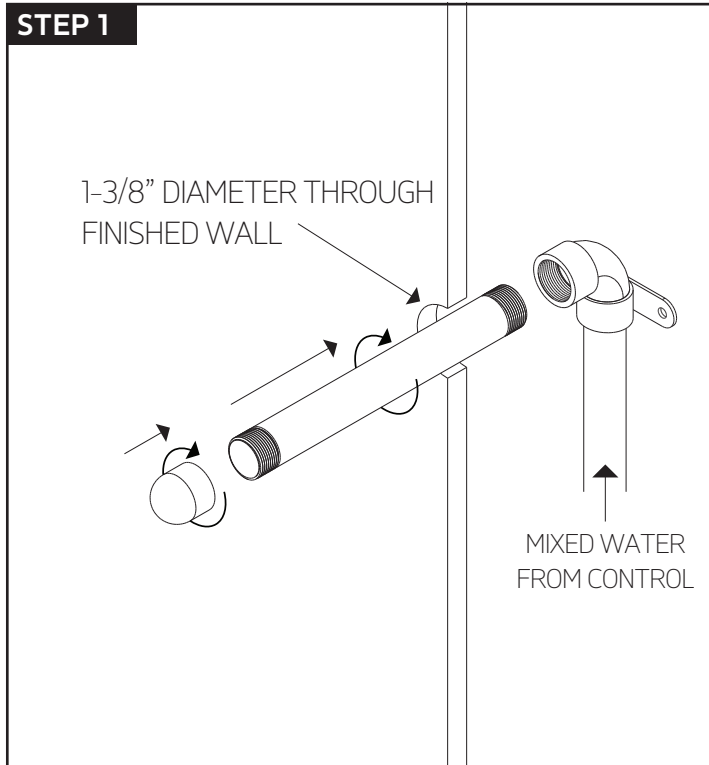

artos®

PS135

hand shower