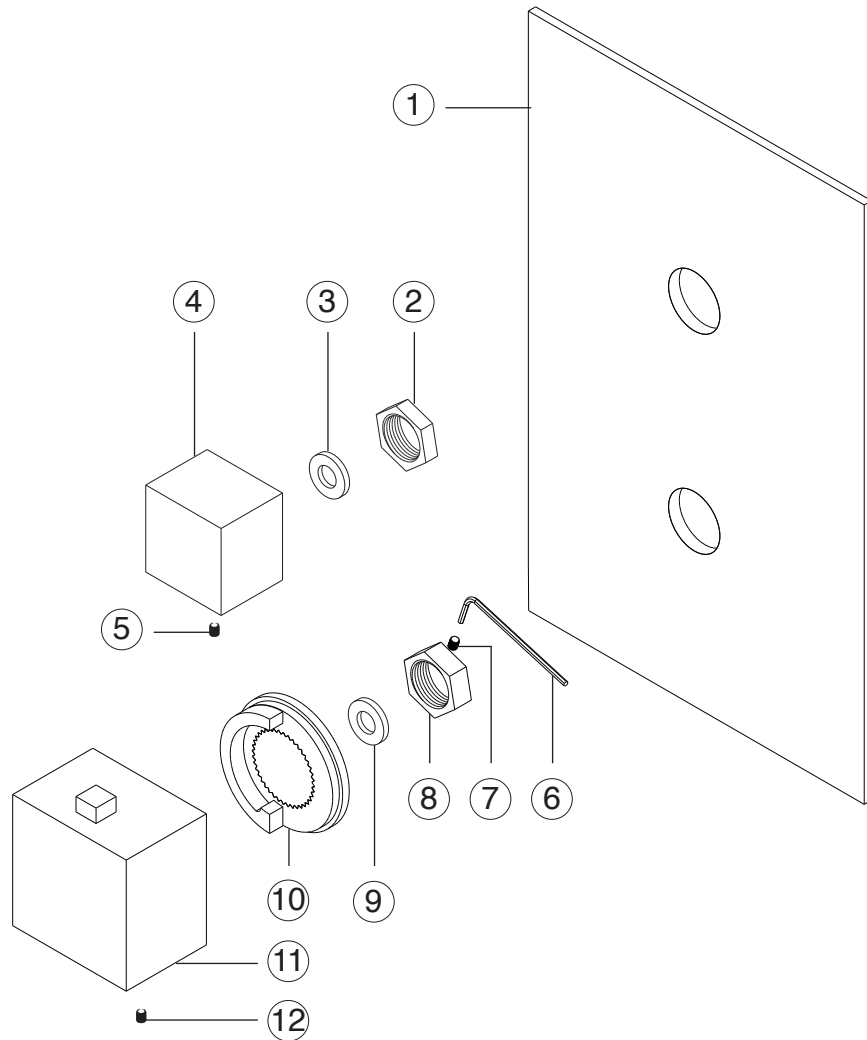

PS135

OPERATING SPECIFICATIONS

premier series shower set

FEATURES

Solid Brass

2-Outlets

INCLUDES

F903B-59TK

INSTALLATION STEPS

artos[®]

PS135

INSTALLATION STEPS

hand shower

- | | |
|------------------------------|-------------------------------|
| ① ESCUTCHEON: F903A-9P | ⑧ THERMOSTAT LOCKING NUT |
| ② DIVERTER LOCKING NUT | ⑨ NYLON WASHER |
| ③ NYLON WASHER | ⑩ TEMPERATURE LIMITING RING |
| ④ DIVERTER HANDLE: F903A-10H | ⑪ THERMOSTAT HANDLE: F904A-2H |
| ⑤ DIVERTER SET SCREW | ⑫ THERMOSTAT SET SCREW |
| ⑥ ALLEN WRENCH | |
| ⑦ LOCKING NUT SET SCREW | |

- ① **SHOWER ESCUTCHEON** F907-50 XP1
- ② **SHOWER ARM** F907-50 XP2
- ③ **SWIVEL ARM SECURING NUT** F907-50 XP3
- ④ **SWIVEL ARM** F907-50 XP4
- ⑤ **SHOWER HEAD SCREWS** F907-50 XP5
- ⑥ **SHOWER HEAD TOP** F907-50 XP6
- ⑦ **RUBBER MATRIX** F907-50 XP7
- ⑧ **SHOWER HEAD BOTTOM** F907-50 XP8

- ① WALL BRACKET SET SCREW
- ② SLIDE BAR: F902-14
- ③ SLIDE BAR ADJUSTMENT HANDLE
- ④ HAND SHOWER HOLDER
- ⑤ HAND SHOWER HOLDER SCREW
- ⑥ SLIDE BAR INLET/OUTLET
- ⑦ INLET ADAPTER
- ⑧ SLIDE BAR INLET/OUTLET SET SCREW
- ⑨ WALL ANCHORS
- ⑩ WALL BRACKET
- ⑪ WALL BRACKET SCREWS
- ⑫ HAND SHOWER: F902-15
- ⑬ HAND SHOWER CHECK VALVE
- ⑭ HAND SHOWER HOSE: F902-8