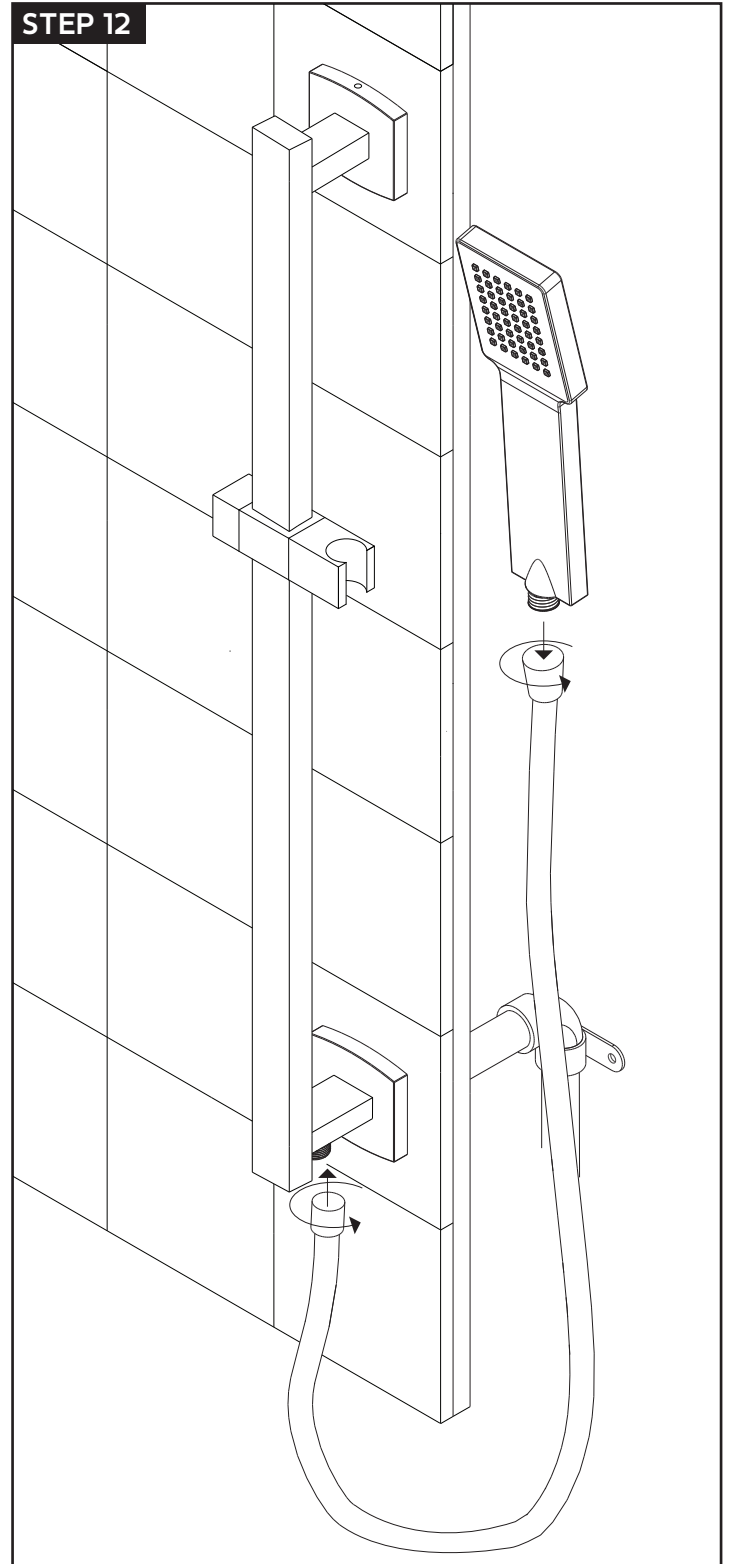

PS135

OPERATING SPECIFICATIONS

premier series shower set

FEATURES

Solid Brass

2-Outlets

INCLUDES

F903B-59TK

premier series shower set

PRODUCT DIMENSIONS

for hand shower

STEP 1

STEP 2

INSTALLATION STEPS

STEP 3

STEP 4

INSTALLATION STEPS

artos[®]

PS135

INSTALLATION STEPS

hand shower

- | | |
|------------------------------|-------------------------------|
| ① ESCUTCHEON: F903A-9P | ⑧ THERMOSTAT LOCKING NUT |
| ② DIVERTER LOCKING NUT | ⑨ NYLON WASHER |
| ③ NYLON WASHER | ⑩ TEMPERATURE LIMITING RING |
| ④ DIVERTER HANDLE: F903A-10H | ⑪ THERMOSTAT HANDLE: F904A-2H |
| ⑤ DIVERTER SET SCREW | ⑫ THERMOSTAT SET SCREW |
| ⑥ ALLEN WRENCH | |
| ⑦ LOCKING NUT SET SCREW | |

- ① **SHOWER ESCUTCHEON** F907-50 XP1
- ② **SHOWER ARM** F907-50 XP2
- ③ **SWIVEL ARM SECURING NUT** F907-50 XP3
- ④ **SWIVEL ARM** F907-50 XP4
- ⑤ **SHOWER HEAD SCREWS** F907-50 XP5
- ⑥ **SHOWER HEAD TOP** F907-50 XP6
- ⑦ **RUBBER MATRIX** F907-50 XP7
- ⑧ **SHOWER HEAD BOTTOM** F907-50 XP8