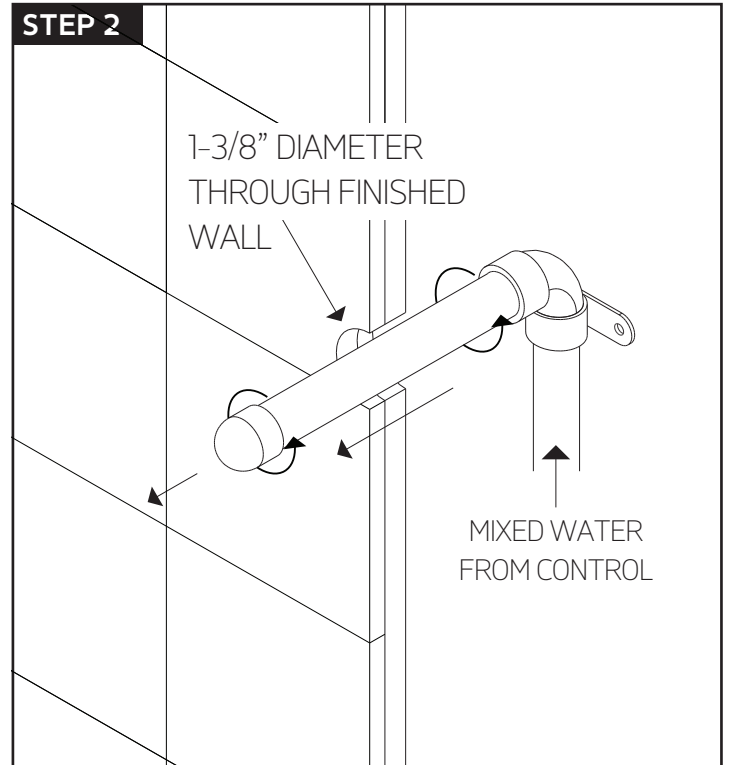

artos®

PS135

hand shower