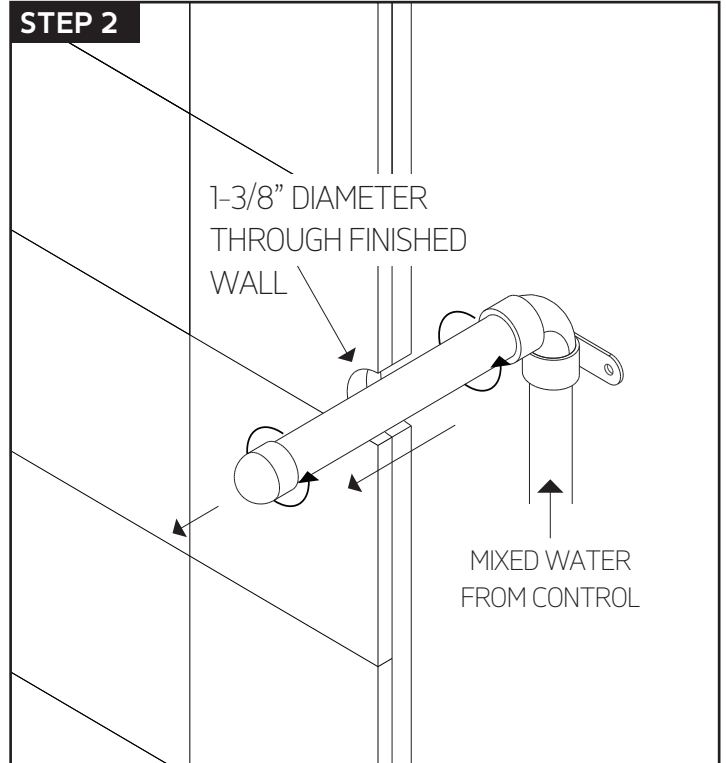

PS135

OPERATING SPECIFICATIONS

premier series shower set

FEATURES

Solid Brass

2-Outlets

INCLUDES

F903B-59TK

premier series shower set

PRODUCT DIMENSIONS

for hand shower

STEP 1

STEP 2

INSTALLATION STEPS

STEP 3

STEP 4

STEP 5

STEP 6

INSTALLATION STEPS

artos[®]

PS135

shower head

INSTALLATION STEPS

STEP 4