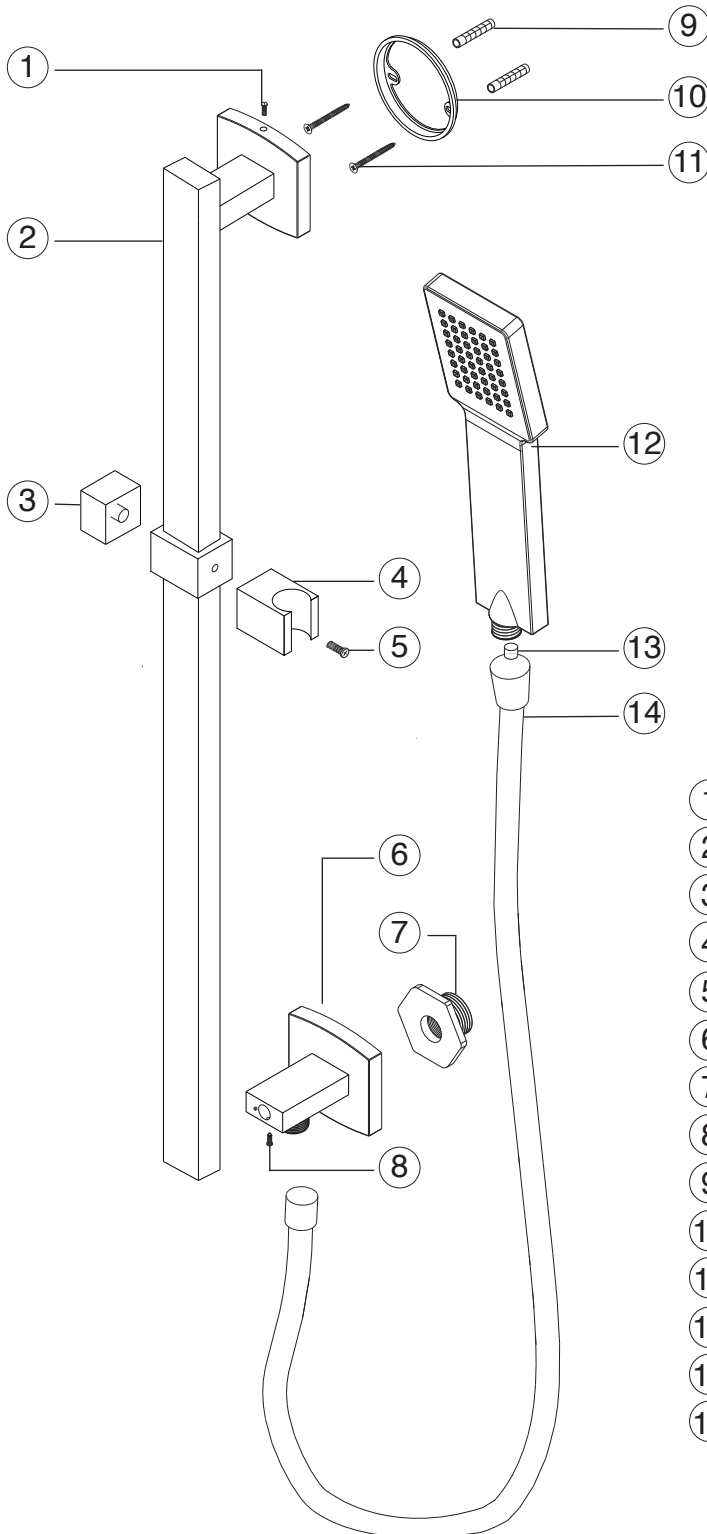

PS135

OPERATING SPECIFICATIONS

premier series shower set

FEATURES

Solid Brass

2-Outlets

INCLUDES

F903B-59TK

INSTALLATION STEPS

artos[®]

PS135

INSTALLATION STEPS

hand shower

- | | |
|------------------------------|-------------------------------|
| ① ESCUTCHEON: F903A-9P | ⑧ THERMOSTAT LOCKING NUT |
| ② DIVERTER LOCKING NUT | ⑨ NYLON WASHER |
| ③ NYLON WASHER | ⑩ TEMPERATURE LIMITING RING |
| ④ DIVERTER HANDLE: F903A-10H | ⑪ THERMOSTAT HANDLE: F904A-2H |
| ⑤ DIVERTER SET SCREW | ⑫ THERMOSTAT SET SCREW |
| ⑥ ALLEN WRENCH | |
| ⑦ LOCKING NUT SET SCREW | |

- ① **SHOWER ESCUTCHEON** F907-50 XP1
- ② **SHOWER ARM** F907-50 XP2
- ③ **SWIVEL ARM SECURING NUT** F907-50 XP3
- ④ **SWIVEL ARM** F907-50 XP4
- ⑤ **SHOWER HEAD SCREWS** F907-50 XP5
- ⑥ **SHOWER HEAD TOP** F907-50 XP6
- ⑦ **RUBBER MATRIX** F907-50 XP7
- ⑧ **SHOWER HEAD BOTTOM** F907-50 XP8

- ① WALL BRACKET SET SCREW
- ② SLIDE BAR: F902-14
- ③ SLIDE BAR ADJUSTMENT HANDLE
- ④ HAND SHOWER HOLDER
- ⑤ HAND SHOWER HOLDER SCREW
- ⑥ SLIDE BAR INLET/OUTLET
- ⑦ INLET ADAPTER
- ⑧ SLIDE BAR INLET/OUTLET SET SCREW
- ⑨ WALL ANCHORS
- ⑩ WALL BRACKET
- ⑪ WALL BRACKET SCREWS
- ⑫ HAND SHOWER: F902-15
- ⑬ HAND SHOWER CHECK VALVE
- ⑭ HAND SHOWER HOSE: F902-8