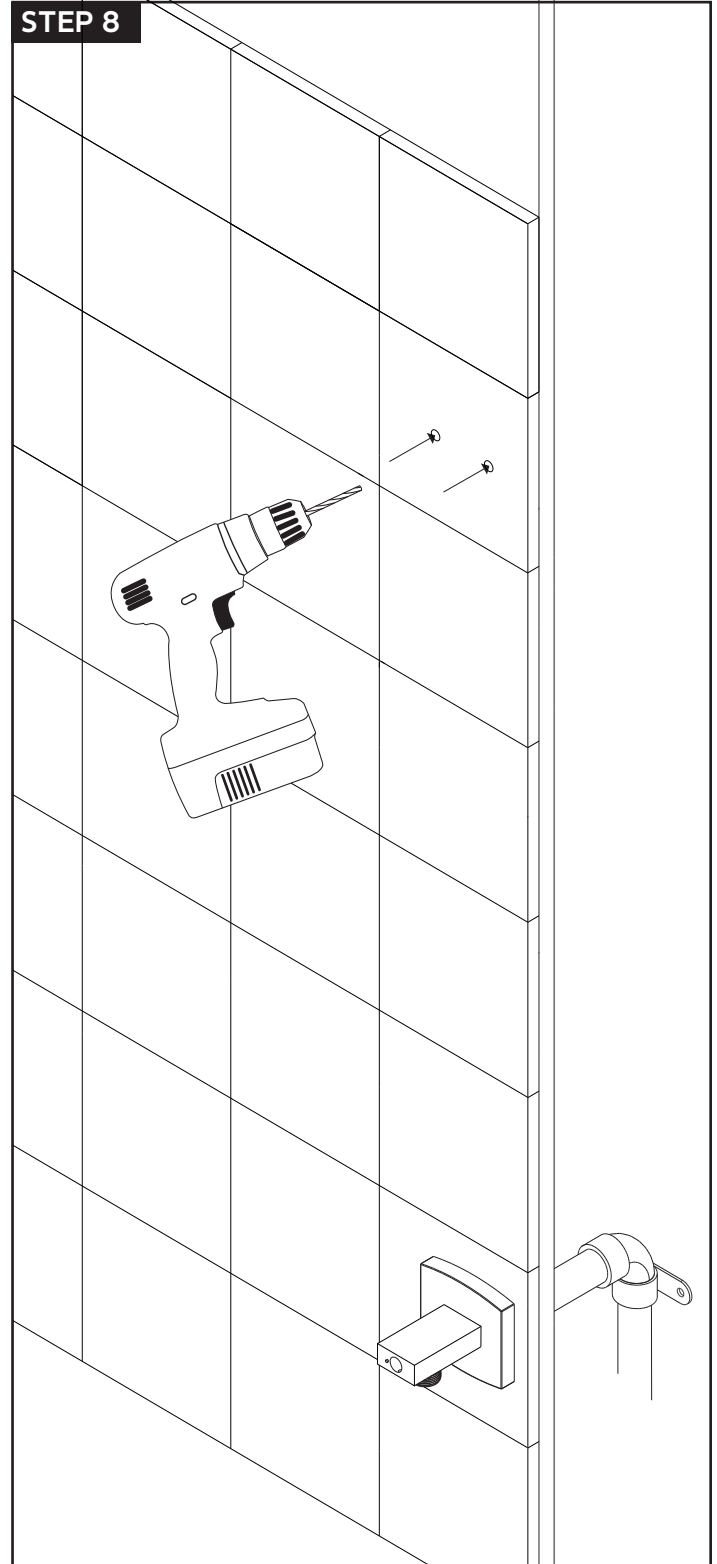

artos®

PS135

hand shower