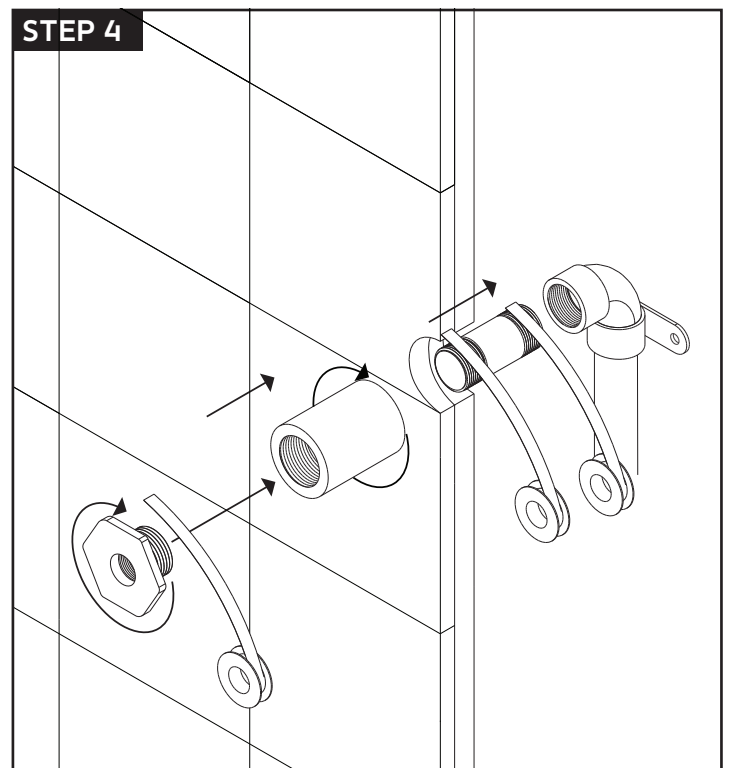

artos®

PS135

hand shower