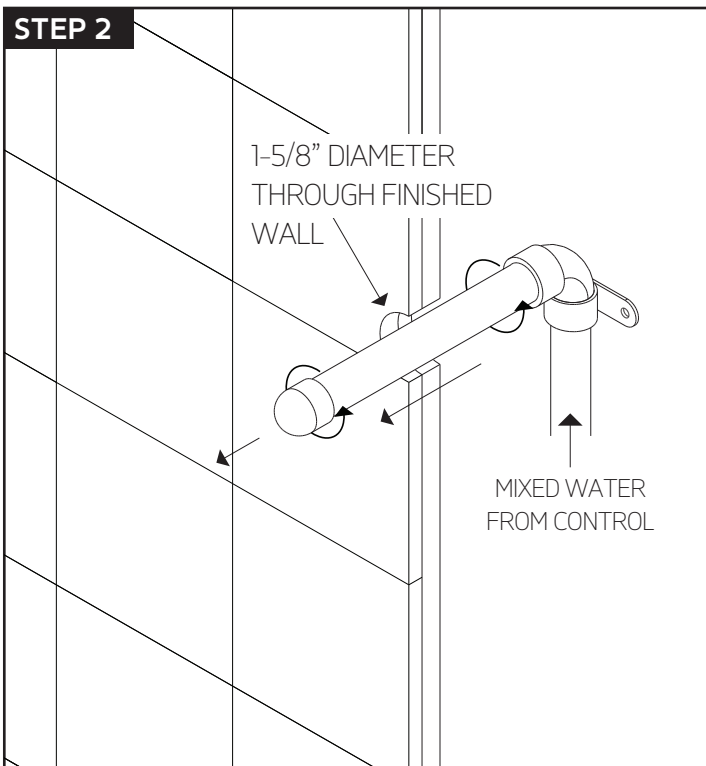

artos®

PS128

hand shower

STEP 1 *ALL DIMENSIONS ARE APPROXIMATE

STEP 3

STEP 2

STEP 4