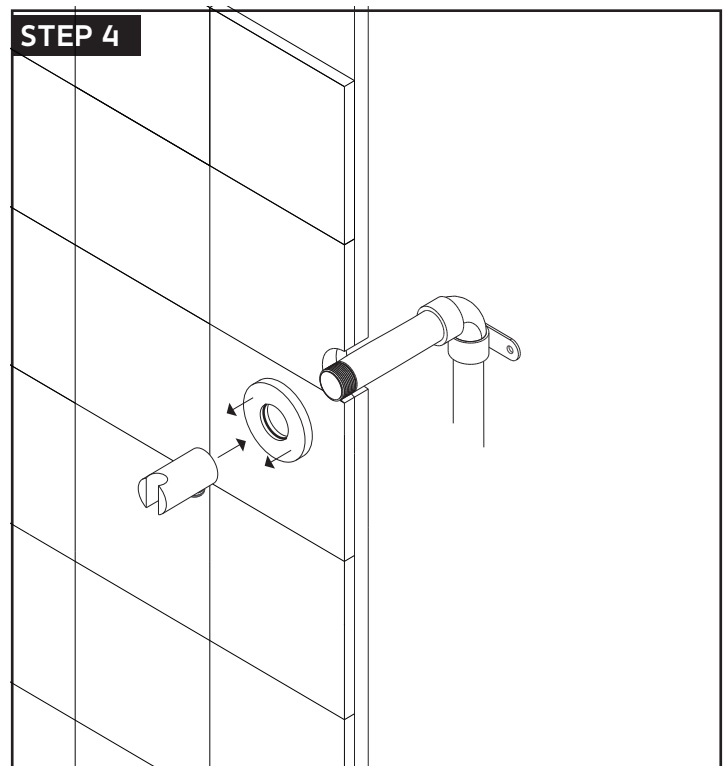

artos®

PS128

hand shower

STEP 1 *ALL DIMENSIONS ARE APPROXIMATE

STEP 3

STEP 2

STEP 4