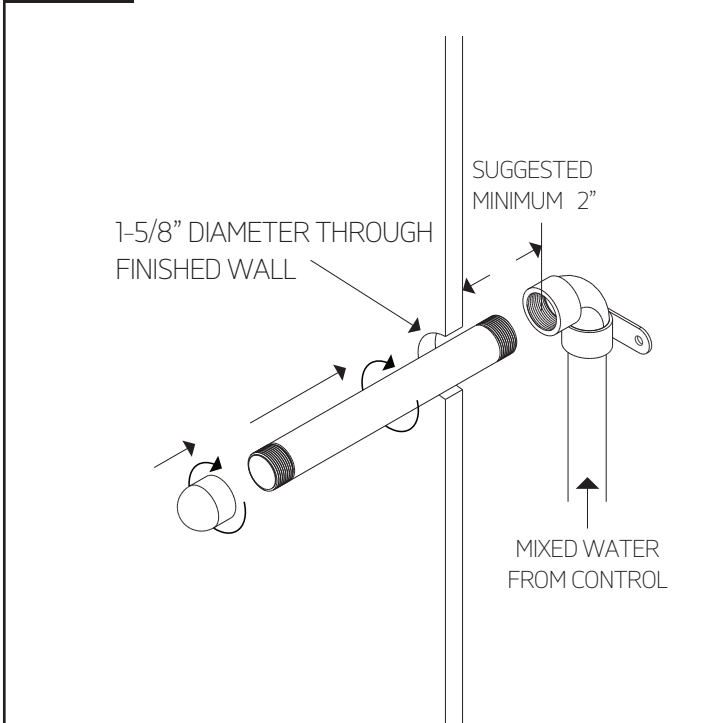

INSTALLATION STEPS

STEP 7

STEP 8

artos[®]

PS128

hand shower

STEP 1 *ALL DIMENSIONS ARE APPROXIMATE

STEP 3