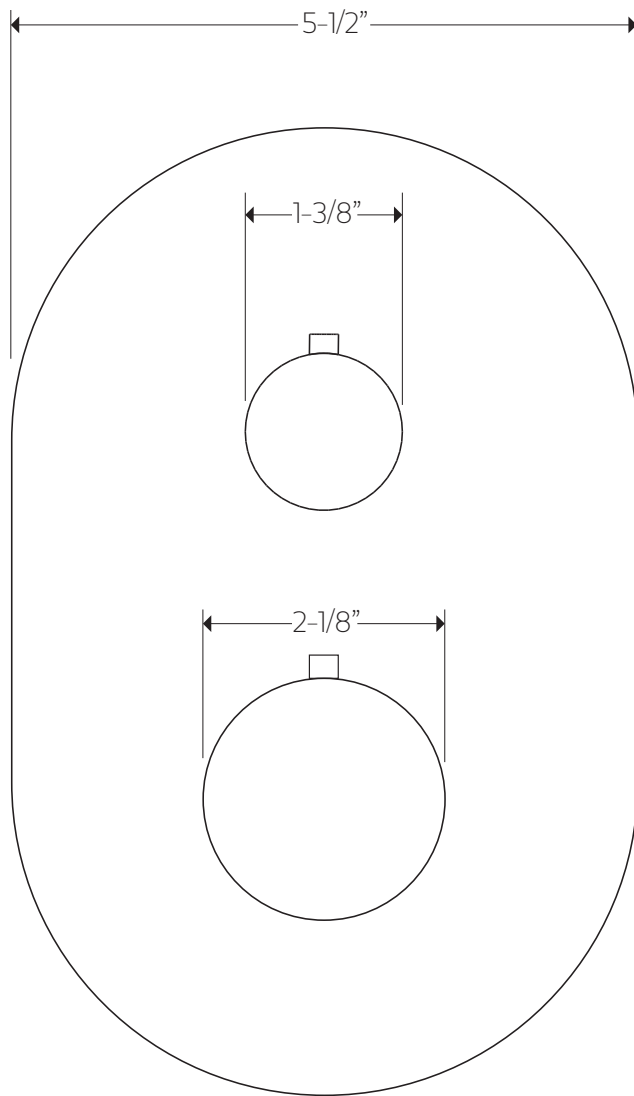

artos[®]

PS128

premier series shower set

PRODUCT DIMENSIONS

for trim kit

artos[®]

PS128

premier series shower set

PRODUCT DIMENSIONS

for shower head

artos[®]

PS128

premier series shower set

PRODUCT DIMENSIONS

for hand shower

valve trim