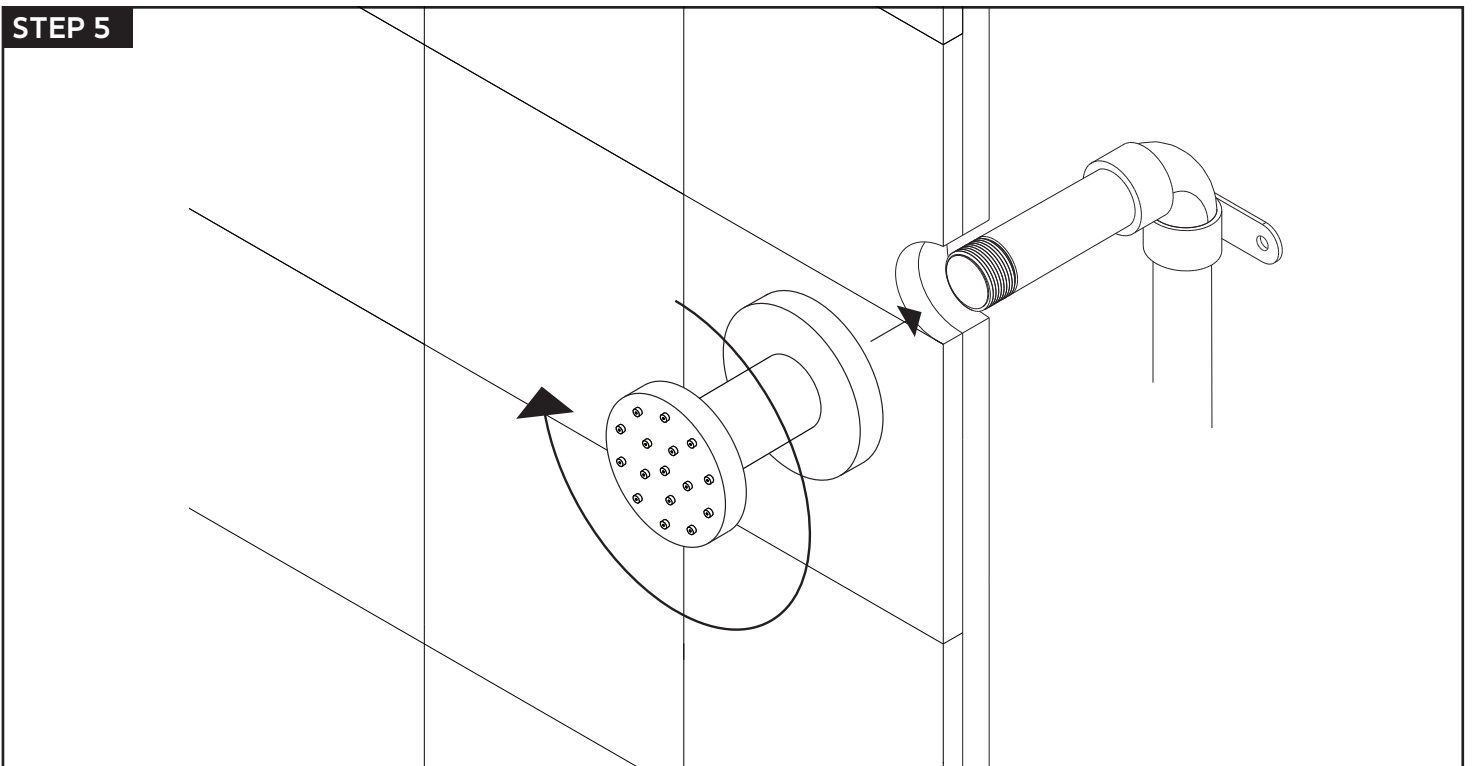

STEP 3

INSTALLATION STEPS

STEP 4

STEP 5

- | | |
|------------------------------|-------------------------------|
| ① ESCUTCHEON: F903-8P | ⑧ LOCKING NUT SET SCREW |
| ② DIVERTER LOCKING NUT | ⑨ THERMOSTAT LOCKING NUT |
| ③ NYLON WASHER | ⑩ NYLON WASHER |
| ④ HANDLE HOLE CAP | ⑪ TEMPERATURE LIMITING RING |
| ⑤ DIVERTER HANDLE LEVER | ⑫ THERMOSTAT HANDLE: F904A-1H |
| ⑥ DIVERTER SET SCREW | ⑬ THERMOSTAT SET SCREW |
| ⑦ DIVERTER HANDLE: F903A-12H | ⑭ ALLEN WRENCH |

artos[®]

PS128

premier series shower set

PARTS BREAKDOWN

for F907-5

- ① **HAND SHOWER:** F901-3
- ② **HAND SHOWER CHECK VALVE**
- ③ **ESCUTCHEON PLATE**
- ④ **SHOWER OUTLET ELBOW AND HOLDER:** F902-42
- ⑤ **SHOWER HOSE:** F902-8