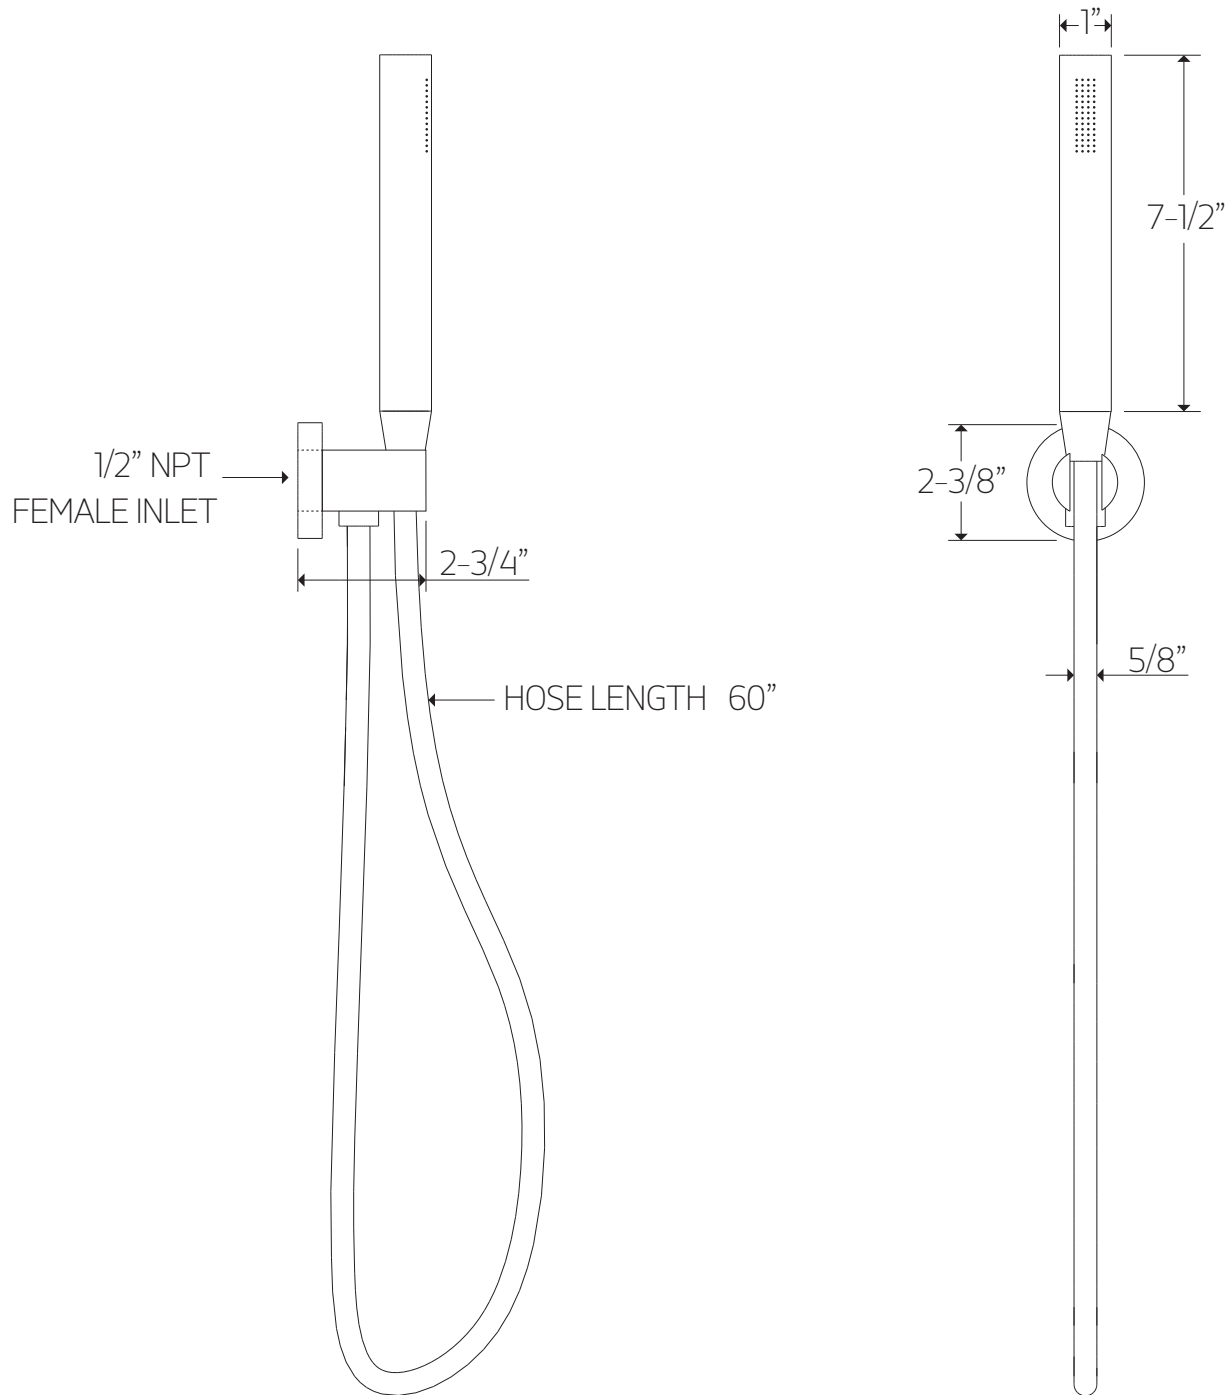

PS128

OPERATING SPECIFICATIONS

premier series shower set

FEATURES

Solid Brass
3-Outlets

INCLUDES

F903B-58TK
F907-5
F907-60
F905-2 x 3

OPERATING PRESSURE

PRODUCT DIMENSIONS

for shower head

artos[®]

PS128

premier series shower set

PRODUCT DIMENSIONS

for hand shower

valve trim

STEP 1

STEP 2

STEP 3

STEP 4

INSTALLATION STEPS

STEP 5

STEP 6

valve trim