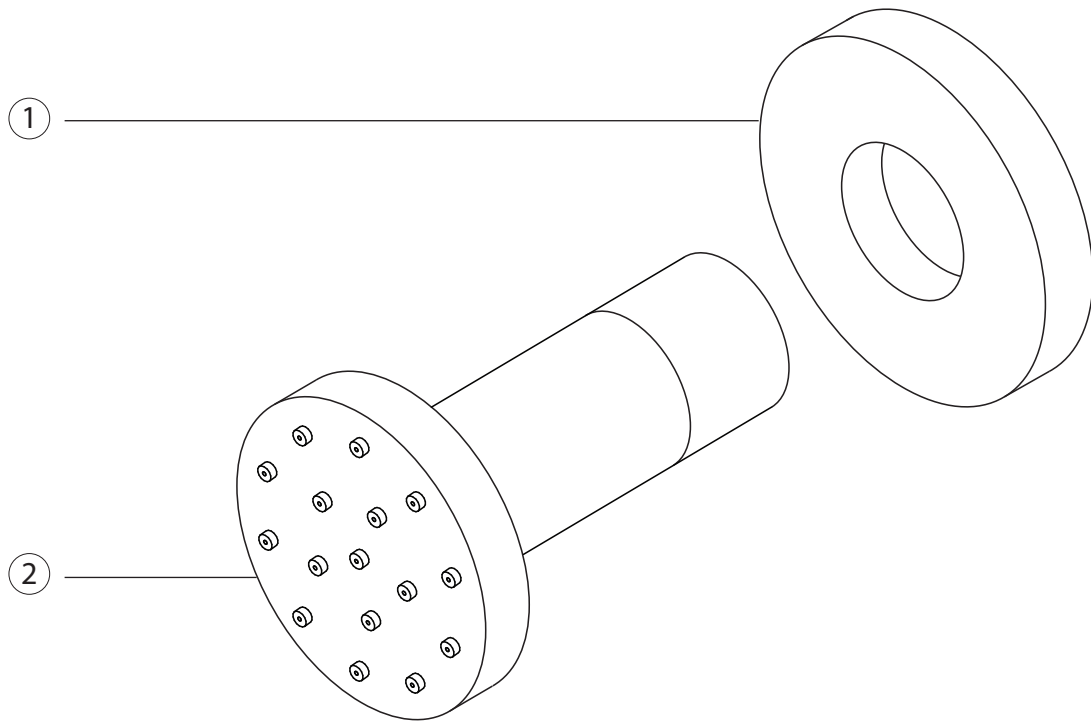

STEP 3

INSTALLATION STEPS

STEP 4

STEP 5

- | | |
|------------------------------|-------------------------------|
| ① ESCUTCHEON: F903-8P | ⑧ LOCKING NUT SET SCREW |
| ② DIVERTER LOCKING NUT | ⑨ THERMOSTAT LOCKING NUT |
| ③ NYLON WASHER | ⑩ NYLON WASHER |
| ④ HANDLE HOLE CAP | ⑪ TEMPERATURE LIMITING RING |
| ⑤ DIVERTER HANDLE LEVER | ⑫ THERMOSTAT HANDLE: F904A-1H |
| ⑥ DIVERTER SET SCREW | ⑬ THERMOSTAT SET SCREW |
| ⑦ DIVERTER HANDLE: F903A-12H | ⑭ ALLEN WRENCH |

artos[®]

PS128

premier series shower set

PARTS BREAKDOWN

for F907-5

- ① **HAND SHOWER:** F901-3
- ② **HAND SHOWER CHECK VALVE**
- ③ **ESCUTCHEON PLATE**
- ④ **SHOWER OUTLET ELBOW AND HOLDER:** F902-42
- ⑤ **SHOWER HOSE:** F902-8