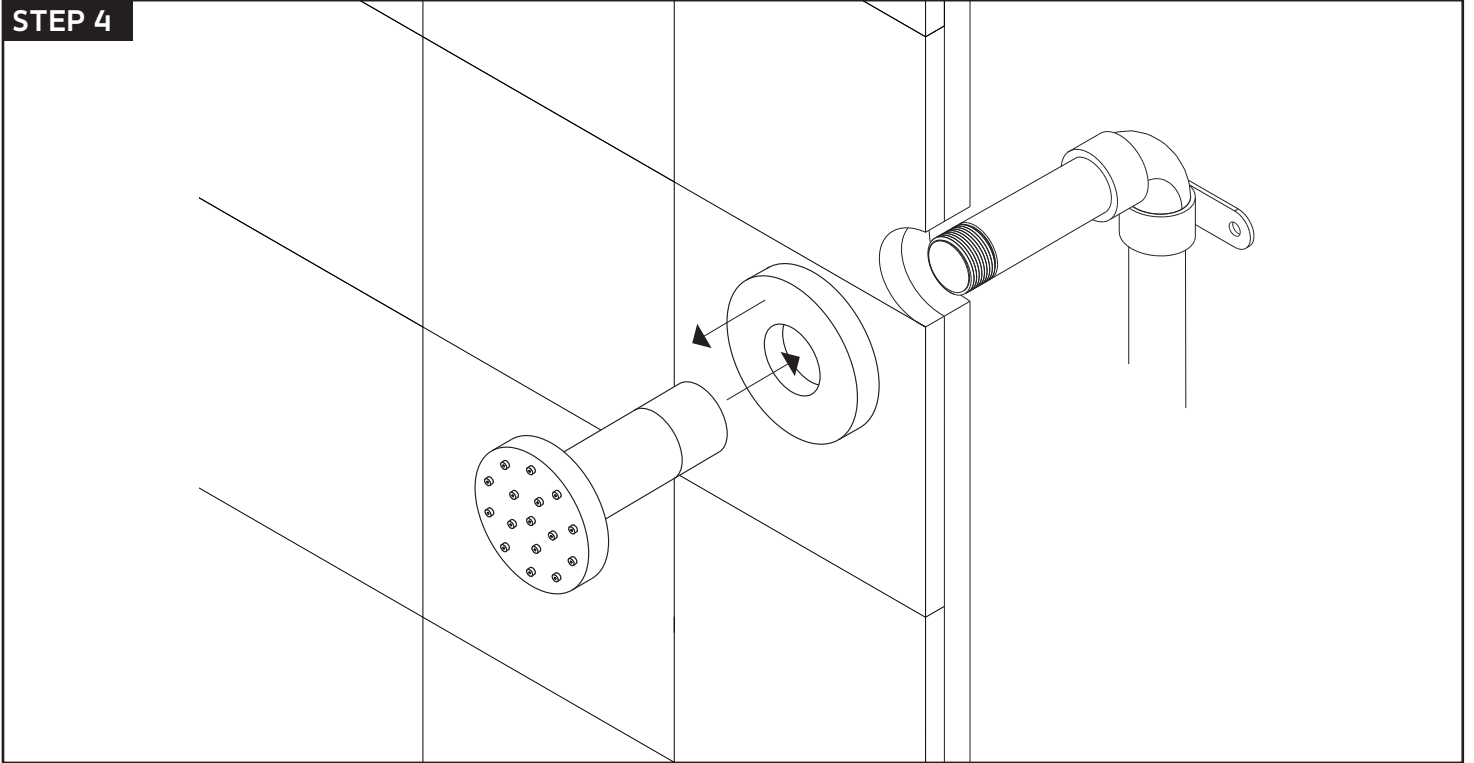

STEP 3

INSTALLATION STEPS

STEP 4

STEP 5

- | | |
|------------------------------|-------------------------------|
| ① ESCUTCHEON: F903-8P | ⑧ LOCKING NUT SET SCREW |
| ② DIVERTER LOCKING NUT | ⑨ THERMOSTAT LOCKING NUT |
| ③ NYLON WASHER | ⑩ NYLON WASHER |
| ④ HANDLE HOLE CAP | ⑪ TEMPERATURE LIMITING RING |
| ⑤ DIVERTER HANDLE LEVER | ⑫ THERMOSTAT HANDLE: F904A-1H |
| ⑥ DIVERTER SET SCREW | ⑬ THERMOSTAT SET SCREW |
| ⑦ DIVERTER HANDLE: F903A-12H | ⑭ ALLEN WRENCH |