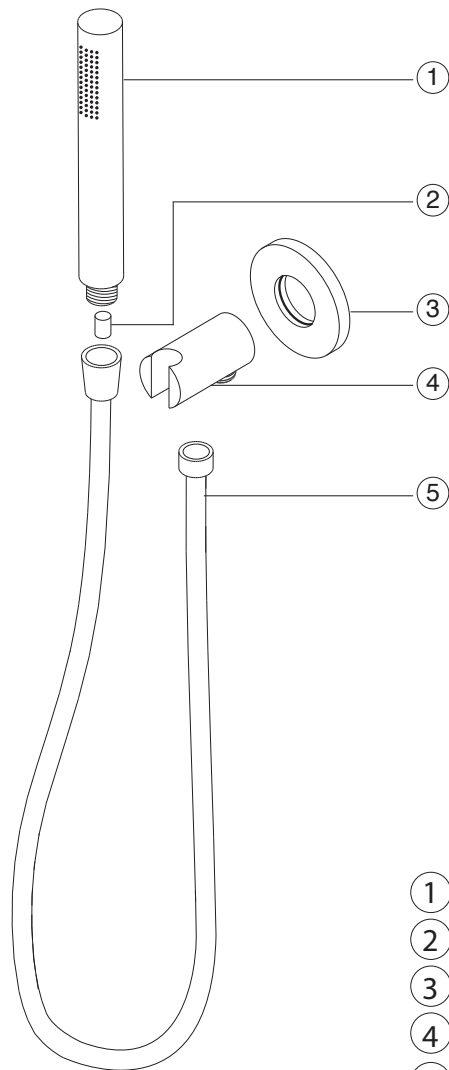

STEP 3

INSTALLATION STEPS

STEP 4

STEP 5

- | | |
|------------------------------|-------------------------------|
| ① ESCUTCHEON: F903-8P | ⑧ LOCKING NUT SET SCREW |
| ② DIVERTER LOCKING NUT | ⑨ THERMOSTAT LOCKING NUT |
| ③ NYLON WASHER | ⑩ NYLON WASHER |
| ④ HANDLE HOLE CAP | ⑪ TEMPERATURE LIMITING RING |
| ⑤ DIVERTER HANDLE LEVER | ⑫ THERMOSTAT HANDLE: F904A-1H |
| ⑥ DIVERTER SET SCREW | ⑬ THERMOSTAT SET SCREW |
| ⑦ DIVERTER HANDLE: F903A-12H | ⑭ ALLEN WRENCH |

artos[®]

PS128

premier series shower set

PARTS BREAKDOWN

for F907-5

- ① **HAND SHOWER:** F901-3
- ② **HAND SHOWER CHECK VALVE**
- ③ **ESCUTCHEON PLATE**
- ④ **SHOWER OUTLET ELBOW AND HOLDER:** F902-42
- ⑤ **SHOWER HOSE:** F902-8