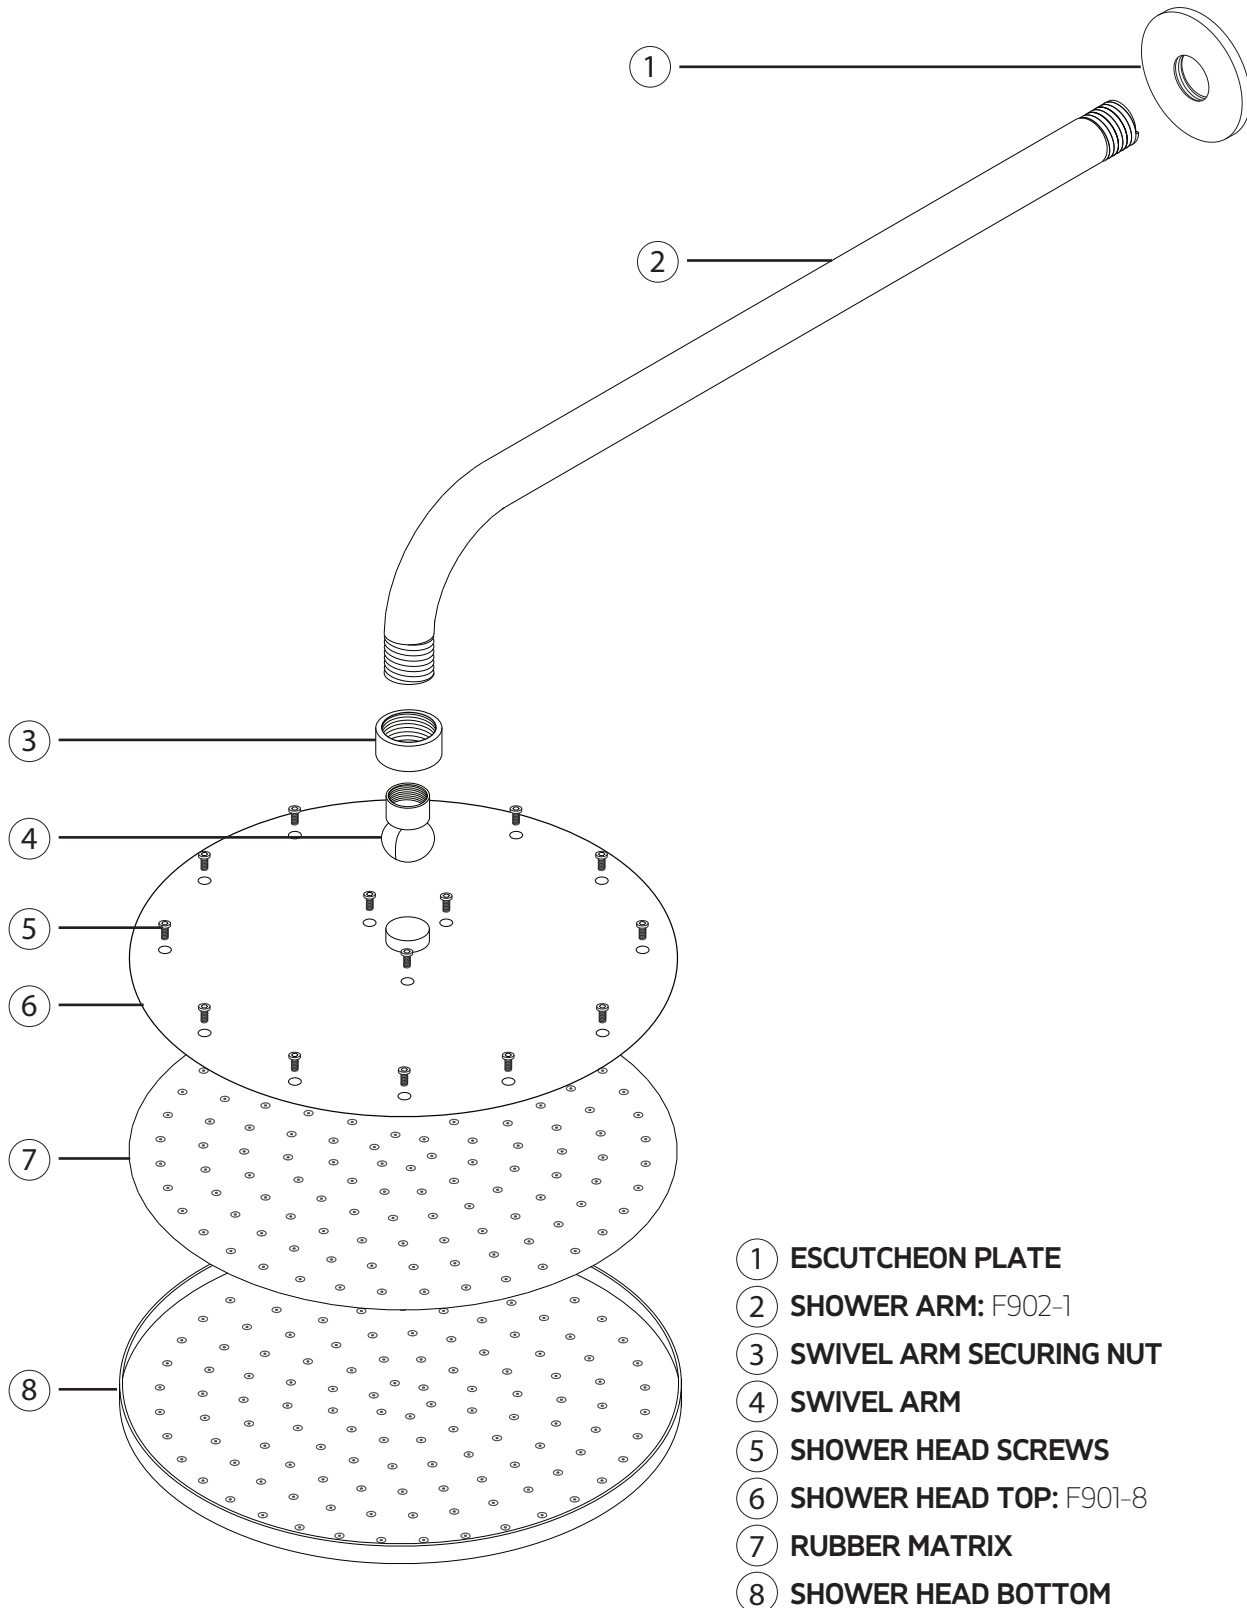

PS128

OPERATING SPECIFICATIONS

premier series shower set

FEATURES

Solid Brass
3-Outlets

INCLUDES

F903B-58TK
F907-5
F907-60
F905-2 x 3

OPERATING PRESSURE

STEP 3

INSTALLATION STEPS

STEP 4

STEP 5

- | | |
|------------------------------|-------------------------------|
| ① ESCUTCHEON: F903-8P | ⑧ LOCKING NUT SET SCREW |
| ② DIVERTER LOCKING NUT | ⑨ THERMOSTAT LOCKING NUT |
| ③ NYLON WASHER | ⑩ NYLON WASHER |
| ④ HANDLE HOLE CAP | ⑪ TEMPERATURE LIMITING RING |
| ⑤ DIVERTER HANDLE LEVER | ⑫ THERMOSTAT HANDLE: F904A-1H |
| ⑥ DIVERTER SET SCREW | ⑬ THERMOSTAT SET SCREW |
| ⑦ DIVERTER HANDLE: F903A-12H | ⑭ ALLEN WRENCH |

artos[®]

PS128

premier series shower set

PARTS BREAKDOWN

for F907-5

- ① **HAND SHOWER:** F901-3
- ② **HAND SHOWER CHECK VALVE**
- ③ **ESCUTCHEON PLATE**
- ④ **SHOWER OUTLET ELBOW AND HOLDER:** F902-42
- ⑤ **SHOWER HOSE:** F902-8

① ESCUTCHEON

② BODY JET: F905-2