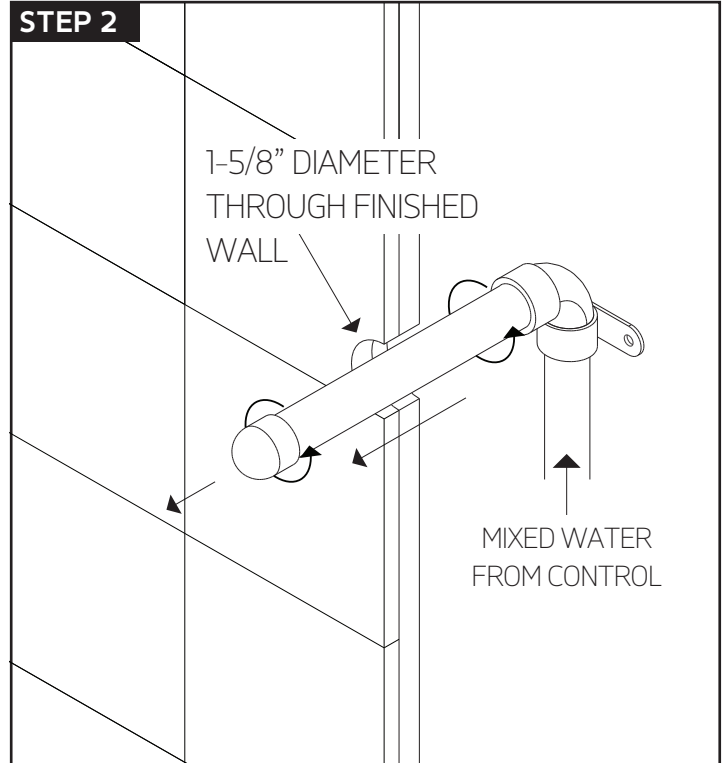

STEP 2

STEP 4

INSTALLATION STEPS

artos[®]

PS128

body jet

STEP 1

STEP 2

STEP 3

INSTALLATION STEPS

STEP 4

STEP 5

- | | |
|------------------------------|-------------------------------|
| ① ESCUTCHEON: F903-8P | ⑧ LOCKING NUT SET SCREW |
| ② DIVERTER LOCKING NUT | ⑨ THERMOSTAT LOCKING NUT |
| ③ NYLON WASHER | ⑩ NYLON WASHER |
| ④ HANDLE HOLE CAP | ⑪ TEMPERATURE LIMITING RING |
| ⑤ DIVERTER HANDLE LEVER | ⑫ THERMOSTAT HANDLE: F904A-1H |
| ⑥ DIVERTER SET SCREW | ⑬ THERMOSTAT SET SCREW |
| ⑦ DIVERTER HANDLE: F903A-12H | ⑭ ALLEN WRENCH |