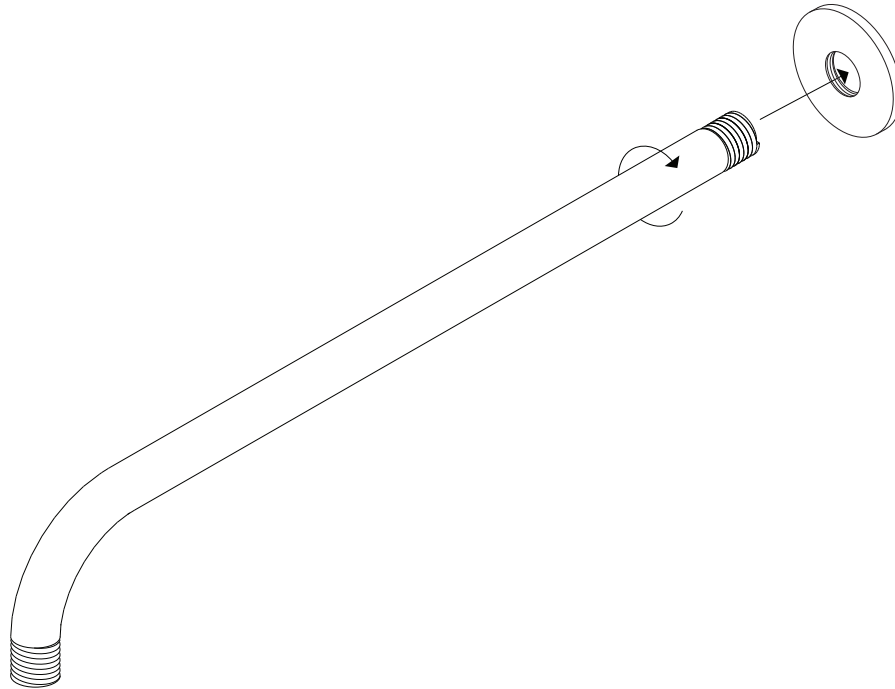

PS128

OPERATING SPECIFICATIONS

premier series shower set

FEATURES

Solid Brass
3-Outlets

INCLUDES

F903B-58TK
F907-5
F907-60
F905-2 x 3

OPERATING PRESSURE

STEP 1

STEP 2

STEP 3

STEP 4

INSTALLATION STEPS

STEP 5

STEP 6

valve trim

STEP 7

STEP 8

shower head

artos[®]

PS128

shower head

STEP 5

STEP 6