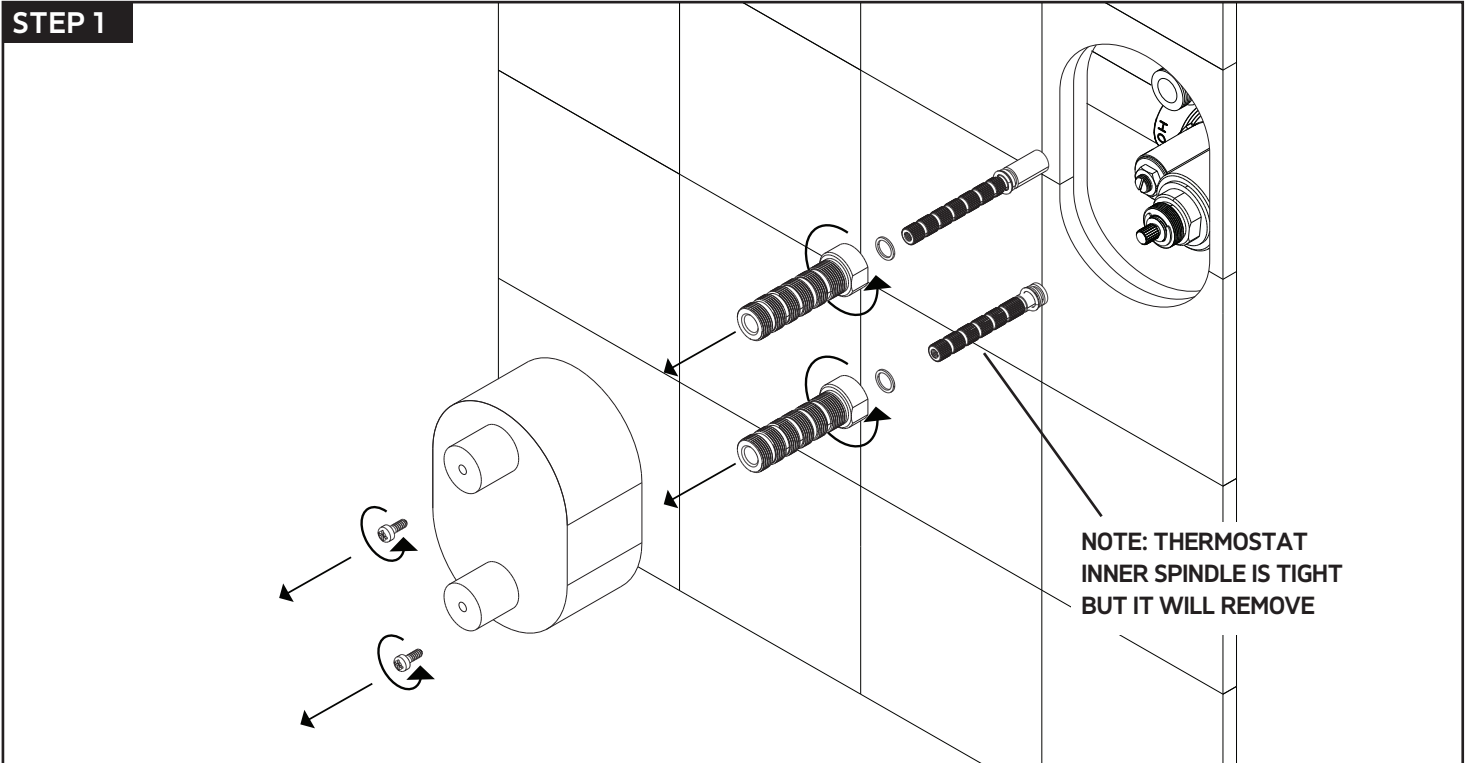

PRODUCT DIMENSIONS

for shower head

artos[®]

PS128

premier series shower set

PRODUCT DIMENSIONS

for hand shower

valve trim

STEP 1

STEP 2

STEP 3

STEP 4

INSTALLATION STEPS

STEP 5

STEP 6

valve trim