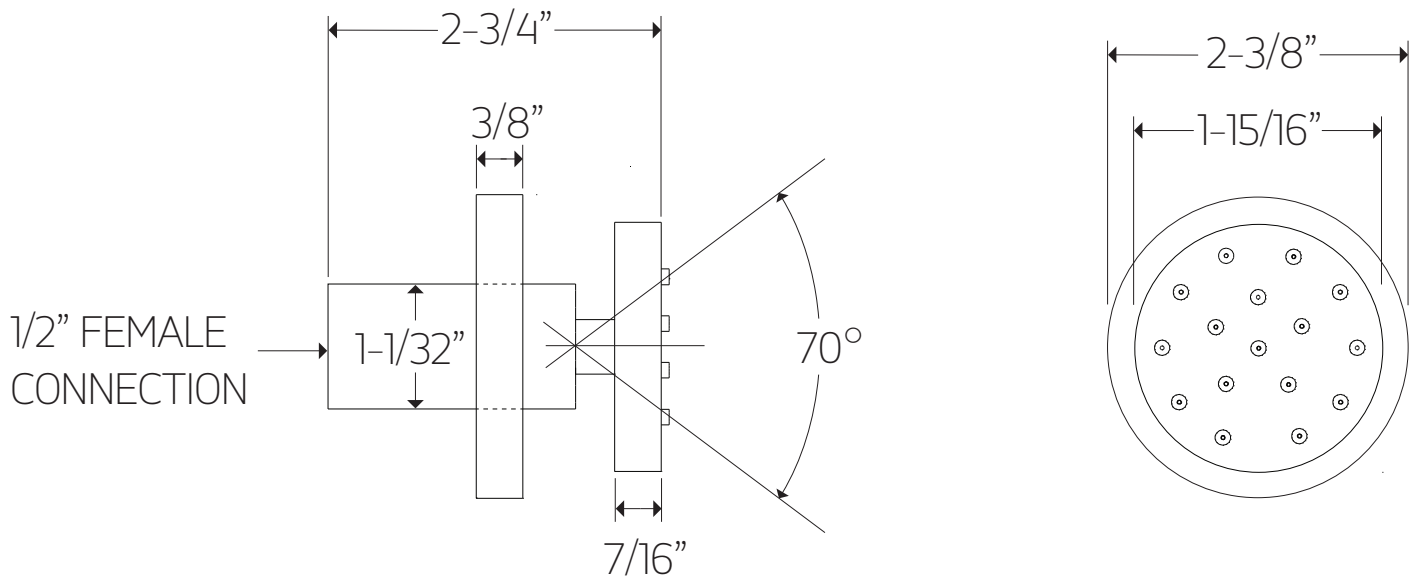

PRODUCT DIMENSIONS

for shower head

artos[®]

PS128

premier series shower set

PRODUCT DIMENSIONS

for hand shower

valve trim