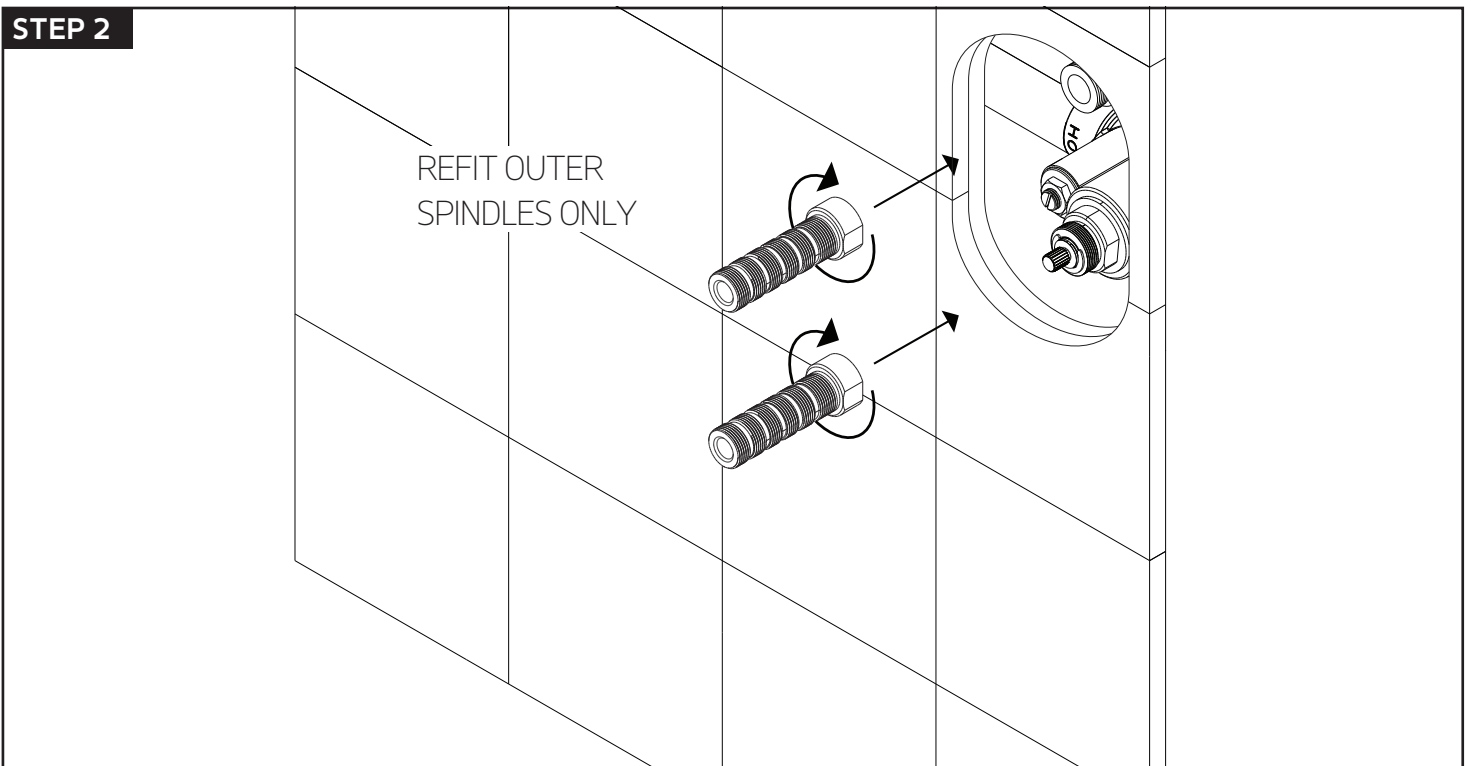

PRODUCT DIMENSIONS

for shower head

artos[®]

PS128

premier series shower set

PRODUCT DIMENSIONS

for hand shower

valve trim

STEP 1

STEP 2

STEP 3

STEP 4

INSTALLATION STEPS

STEP 5

STEP 6

valve trim