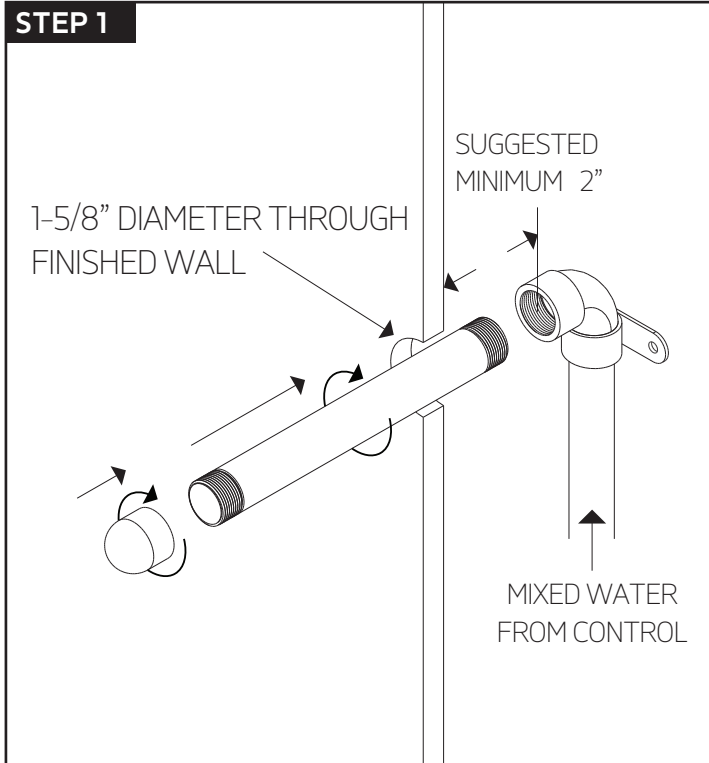

STEP 2

STEP 4

INSTALLATION STEPS

artos[®]

PS128

body jet

STEP 1

STEP 2

STEP 3

INSTALLATION STEPS

STEP 4

STEP 5

- | | |
|------------------------------|-------------------------------|
| ① ESCUTCHEON: F903-8P | ⑧ LOCKING NUT SET SCREW |
| ② DIVERTER LOCKING NUT | ⑨ THERMOSTAT LOCKING NUT |
| ③ NYLON WASHER | ⑩ NYLON WASHER |
| ④ HANDLE HOLE CAP | ⑪ TEMPERATURE LIMITING RING |
| ⑤ DIVERTER HANDLE LEVER | ⑫ THERMOSTAT HANDLE: F904A-1H |
| ⑥ DIVERTER SET SCREW | ⑬ THERMOSTAT SET SCREW |
| ⑦ DIVERTER HANDLE: F903A-12H | ⑭ ALLEN WRENCH |

artos[®]

PS128

premier series shower set

PARTS BREAKDOWN

for F907-5

- ① **HAND SHOWER:** F901-3
- ② **HAND SHOWER CHECK VALVE**
- ③ **ESCUTCHEON PLATE**
- ④ **SHOWER OUTLET ELBOW AND HOLDER:** F902-42
- ⑤ **SHOWER HOSE:** F902-8