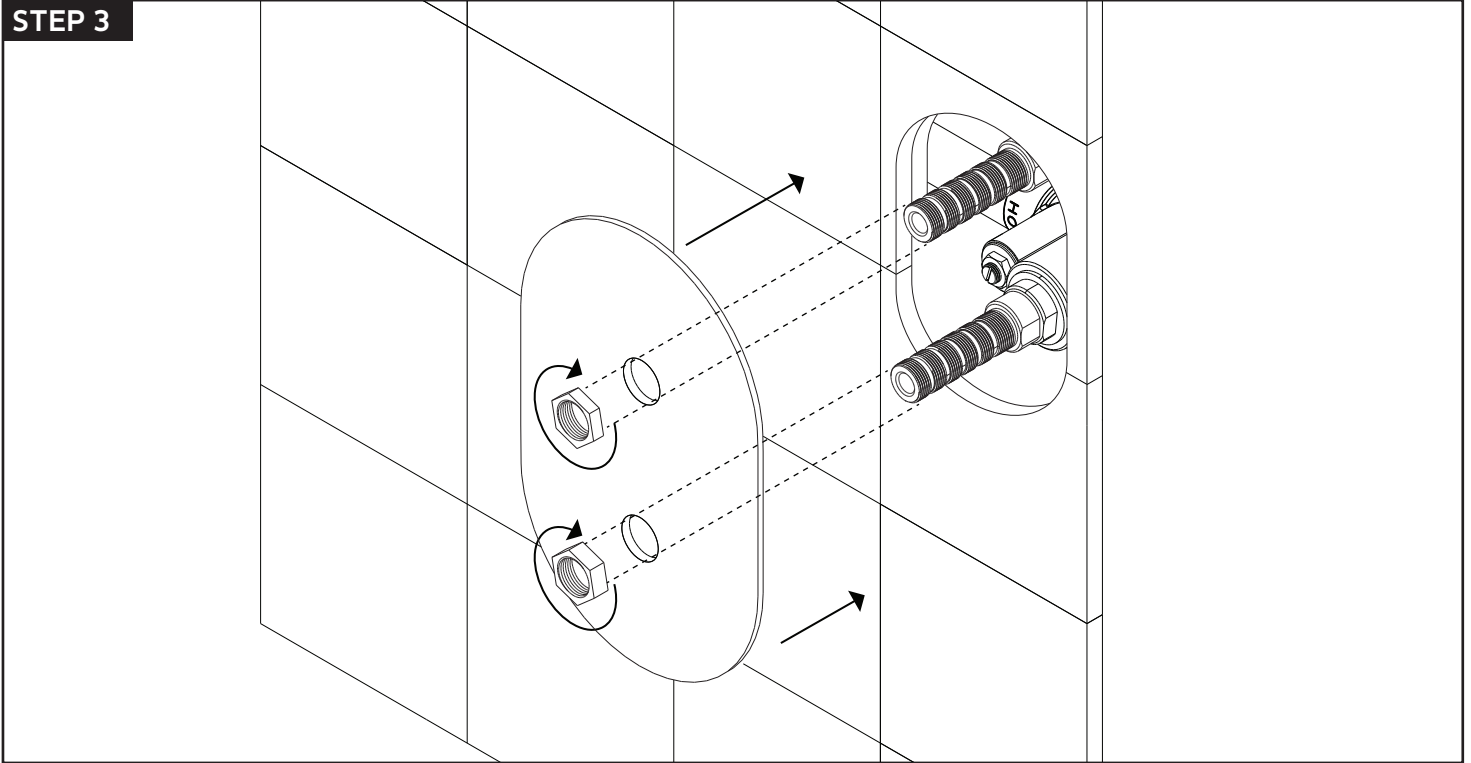

PRODUCT DIMENSIONS

for shower head

artos[®]

PS128

premier series shower set

PRODUCT DIMENSIONS

for hand shower

valve trim

STEP 1

STEP 2

STEP 3

STEP 4

INSTALLATION STEPS

STEP 5

STEP 6

valve trim