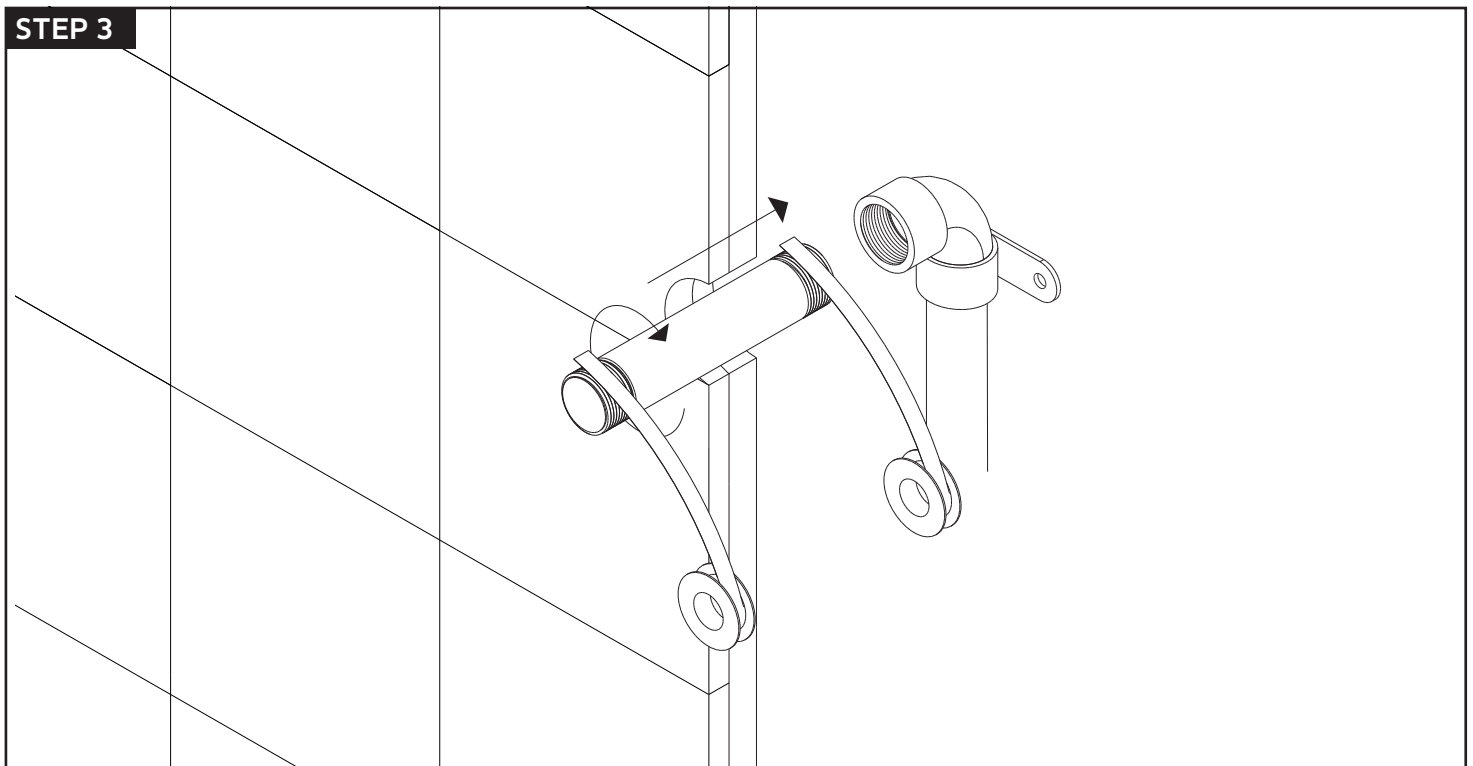

STEP 3

INSTALLATION STEPS

STEP 4

STEP 5

- | | |
|------------------------------|-------------------------------|
| ① ESCUTCHEON: F903-8P | ⑧ LOCKING NUT SET SCREW |
| ② DIVERTER LOCKING NUT | ⑨ THERMOSTAT LOCKING NUT |
| ③ NYLON WASHER | ⑩ NYLON WASHER |
| ④ HANDLE HOLE CAP | ⑪ TEMPERATURE LIMITING RING |
| ⑤ DIVERTER HANDLE LEVER | ⑫ THERMOSTAT HANDLE: F904A-1H |
| ⑥ DIVERTER SET SCREW | ⑬ THERMOSTAT SET SCREW |
| ⑦ DIVERTER HANDLE: F903A-12H | ⑭ ALLEN WRENCH |