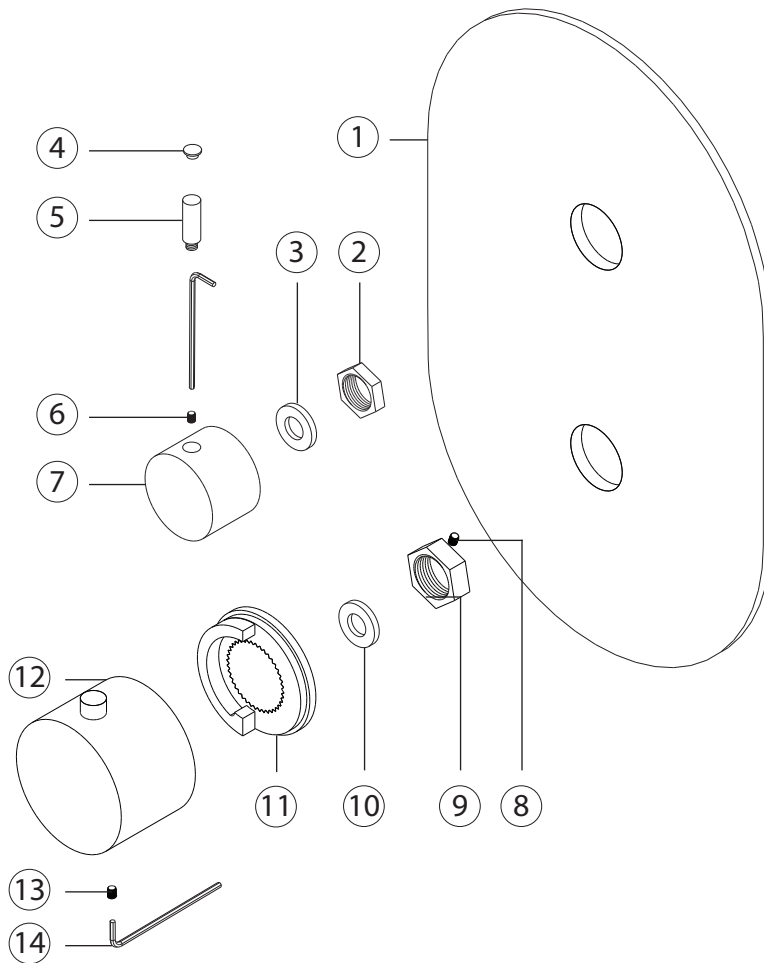

STEP 3

INSTALLATION STEPS

STEP 4

STEP 5

- | | |
|------------------------------|-------------------------------|
| ① ESCUTCHEON: F903-8P | ⑧ LOCKING NUT SET SCREW |
| ② DIVERTER LOCKING NUT | ⑨ THERMOSTAT LOCKING NUT |
| ③ NYLON WASHER | ⑩ NYLON WASHER |
| ④ HANDLE HOLE CAP | ⑪ TEMPERATURE LIMITING RING |
| ⑤ DIVERTER HANDLE LEVER | ⑫ THERMOSTAT HANDLE: F904A-1H |
| ⑥ DIVERTER SET SCREW | ⑬ THERMOSTAT SET SCREW |
| ⑦ DIVERTER HANDLE: F903A-12H | ⑭ ALLEN WRENCH |

artos[®]

PS128

premier series shower set

PARTS BREAKDOWN

for F907-5

- ① **HAND SHOWER:** F901-3
- ② **HAND SHOWER CHECK VALVE**
- ③ **ESCUTCHEON PLATE**
- ④ **SHOWER OUTLET ELBOW AND HOLDER:** F902-42
- ⑤ **SHOWER HOSE:** F902-8