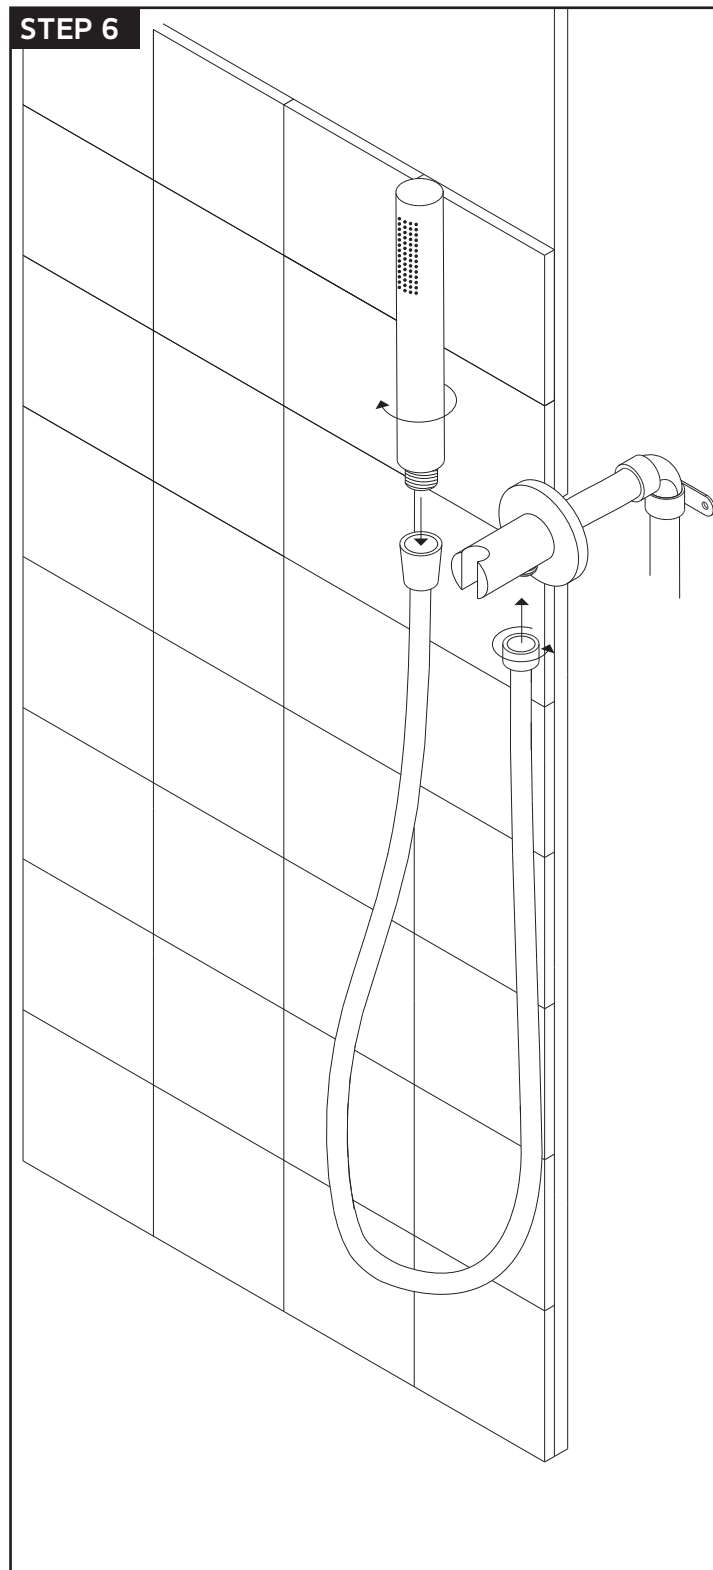

INSTALLATION STEPS