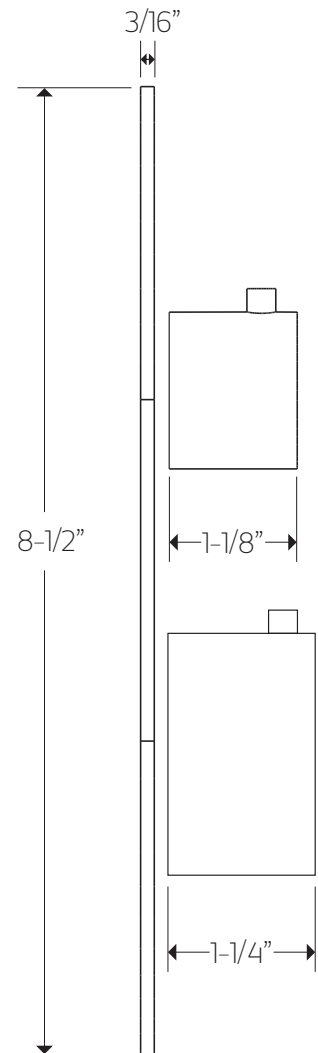

PS128

OPERATING SPECIFICATIONS

premier series shower set

FEATURES

Solid Brass
3-Outlets

INCLUDES

F903B-58TK
F907-5
F907-60
F905-2 x 3

OPERATING PRESSURE

Minimum: 15 psi
Maximum: 75 psi
Above 90psi it may be necessary to install a pressure reducer

OPERATING TEMPERATURE

Maximum: 176°

FLOW CAPACITY

Hand Shower: 1.8 USGPM
Shower Head: 1.8 USGPM
Body Jets: 1.8 USGPM

artos[®]

PS128

premier series shower set

PRODUCT DIMENSIONS

for trim kit

artos[®]

PS128

premier series shower set

PRODUCT DIMENSIONS

for shower head

artos[®]

PS128

premier series shower set

PRODUCT DIMENSIONS

for hand shower

valve trim