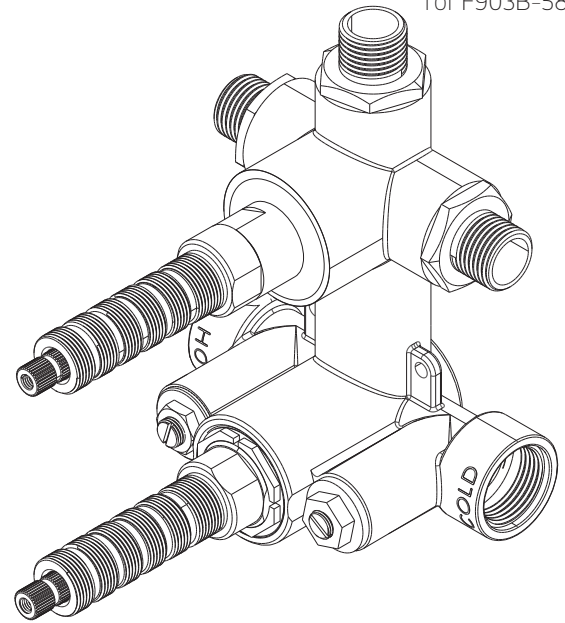

PS128

OPERATING SPECIFICATIONS

premier series shower set

FEATURES

Solid Brass
3-Outlets

INCLUDES

F903B-58TK
F907-5
F907-60
F905-2 x 3

OPERATING PRESSURE

STEP 3

INSTALLATION STEPS

STEP 4

STEP 5

- | | |
|------------------------------|-------------------------------|
| ① ESCUTCHEON: F903-8P | ⑧ LOCKING NUT SET SCREW |
| ② DIVERTER LOCKING NUT | ⑨ THERMOSTAT LOCKING NUT |
| ③ NYLON WASHER | ⑩ NYLON WASHER |
| ④ HANDLE HOLE CAP | ⑪ TEMPERATURE LIMITING RING |
| ⑤ DIVERTER HANDLE LEVER | ⑫ THERMOSTAT HANDLE: F904A-1H |
| ⑥ DIVERTER SET SCREW | ⑬ THERMOSTAT SET SCREW |
| ⑦ DIVERTER HANDLE: F903A-12H | ⑭ ALLEN WRENCH |

artos[®]

PS128

premier series shower set

PARTS BREAKDOWN

for F907-5

- ① **HAND SHOWER:** F901-3
- ② **HAND SHOWER CHECK VALVE**
- ③ **ESCUTCHEON PLATE**
- ④ **SHOWER OUTLET ELBOW AND HOLDER:** F902-42
- ⑤ **SHOWER HOSE:** F902-8