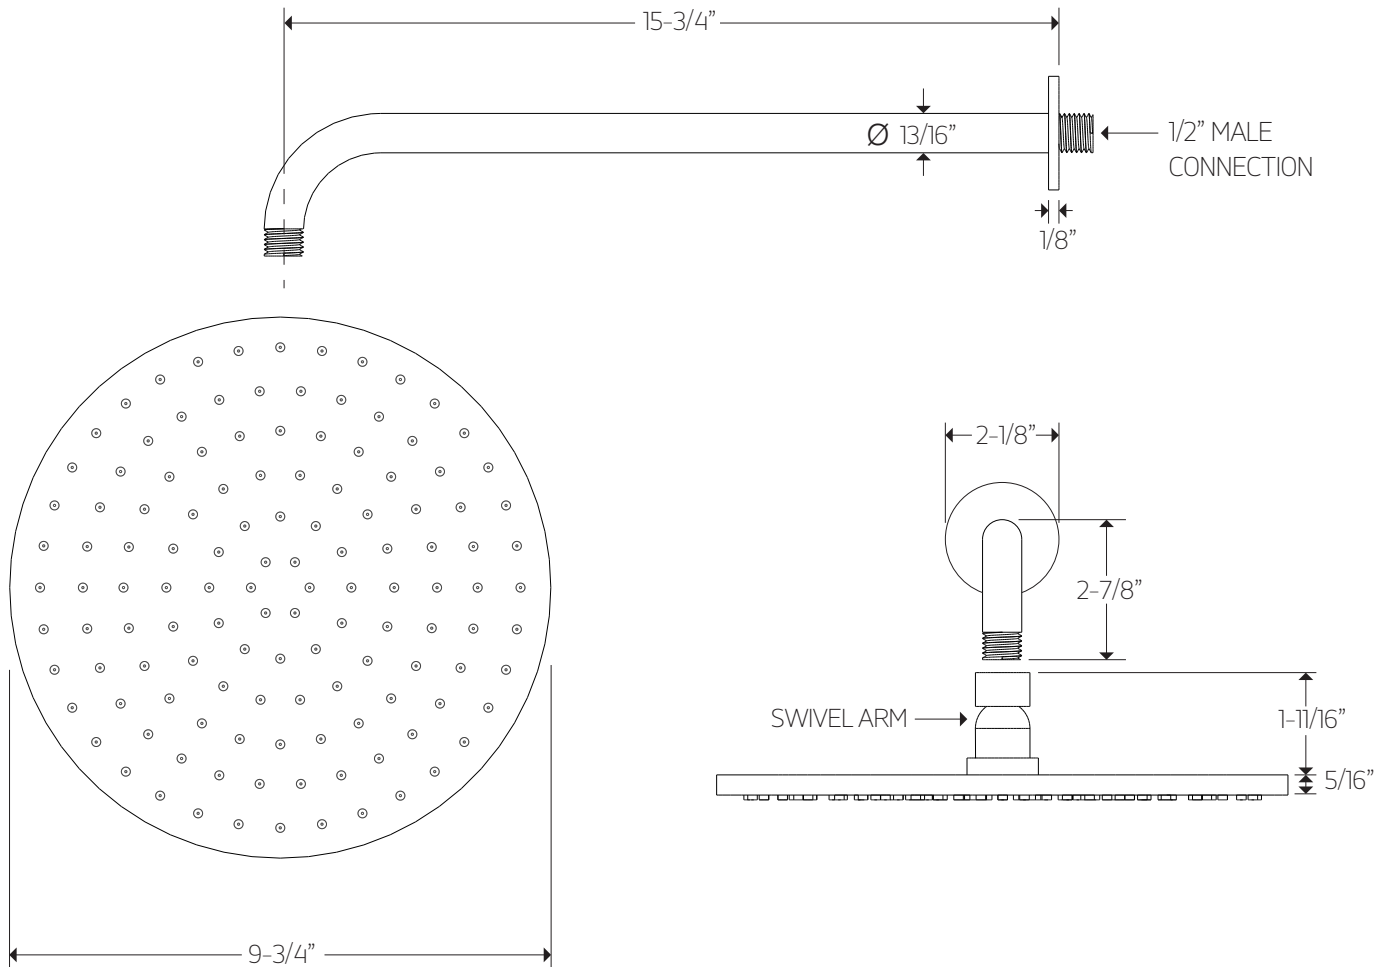

PS128

OPERATING SPECIFICATIONS

premier series shower set

FEATURES

Solid Brass
3-Outlets

INCLUDES

F903B-58TK
F907-5
F907-60
F905-2 x 3

OPERATING PRESSURE

artos[®]

PS128

premier series shower set

PRODUCT DIMENSIONS

for trim kit

artos[®]

PS128

premier series shower set

PRODUCT DIMENSIONS

for shower head

artos[®]

PS128

premier series shower set

PRODUCT DIMENSIONS

for hand shower

valve trim