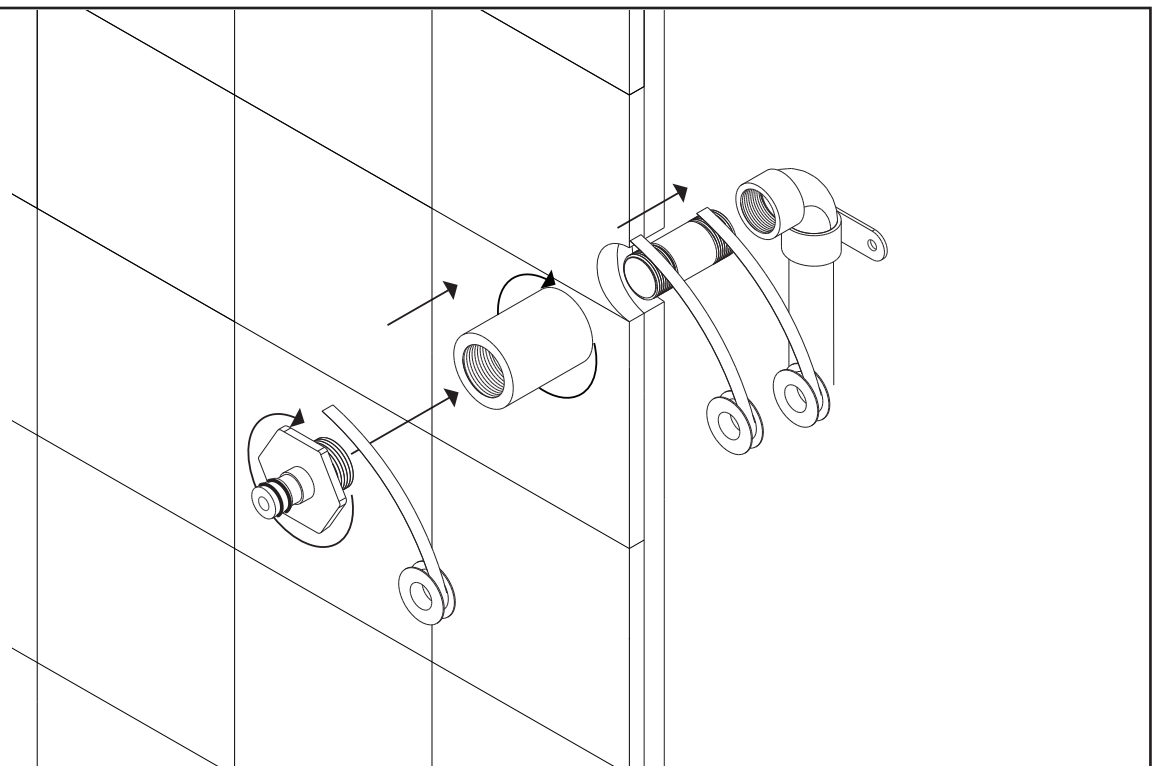

STEP 5

STEP 6

STEP 1

STEP 2

1-3/8" DIAMETER THROUGH
FINISHED WALL

MIXED WATER
FROM CONTROL

INSTALLATION STEPS

STEP 3

STEP 4

STEP 5

INSTALLATION STEPS

STEP 6

STEP 7

- | | |
|------------------------------|-------------------------------|
| ① ESCUTCHEON: F903A-9P | ⑧ LOCKING NUT SET SCREW |
| ② DIVERTER LOCKING NUT | ⑨ THERMOSTAT LOCKING NUT |
| ③ NYLON WASHER | ⑩ NYLON WASHER |
| ④ HANDLE HOLE CAP | ⑪ TEMPERATURE LIMITING RING |
| ⑤ DIVERTER HANDLE LEVER | ⑫ THERMOSTAT HANDLE: F904A-1H |
| ⑥ DIVERTER SET SCREW | ⑬ THERMOSTAT SET SCREW |
| ⑦ DIVERTER HANDLE: F903A-12H | ⑭ ALLEN WRENCH |

- ① ESCUTCHEON PLATE: F915-1
- ② SHOWER ARM: F902-1
- ③ SWIVEL ARM SECURING NUT
- ④ SWIVEL ARM
- ⑤ SHOWER HEAD SCREWS
- ⑥ SHOWER HEAD TOP: F901-8
- ⑦ RUBBER MATRIX
- ⑧ SHOWER HEAD BOTTOM

- ① **HAND SHOWER:** F901-3
- ② **HAND SHOWER CHECK VALVE**
- ③ **ESCUTCHEON PLATE**
- ④ **SHOWER OUTLET ELBOW AND HOLDER:** FSC1002
- ⑤ **SHOWER HOSE:** F902-8