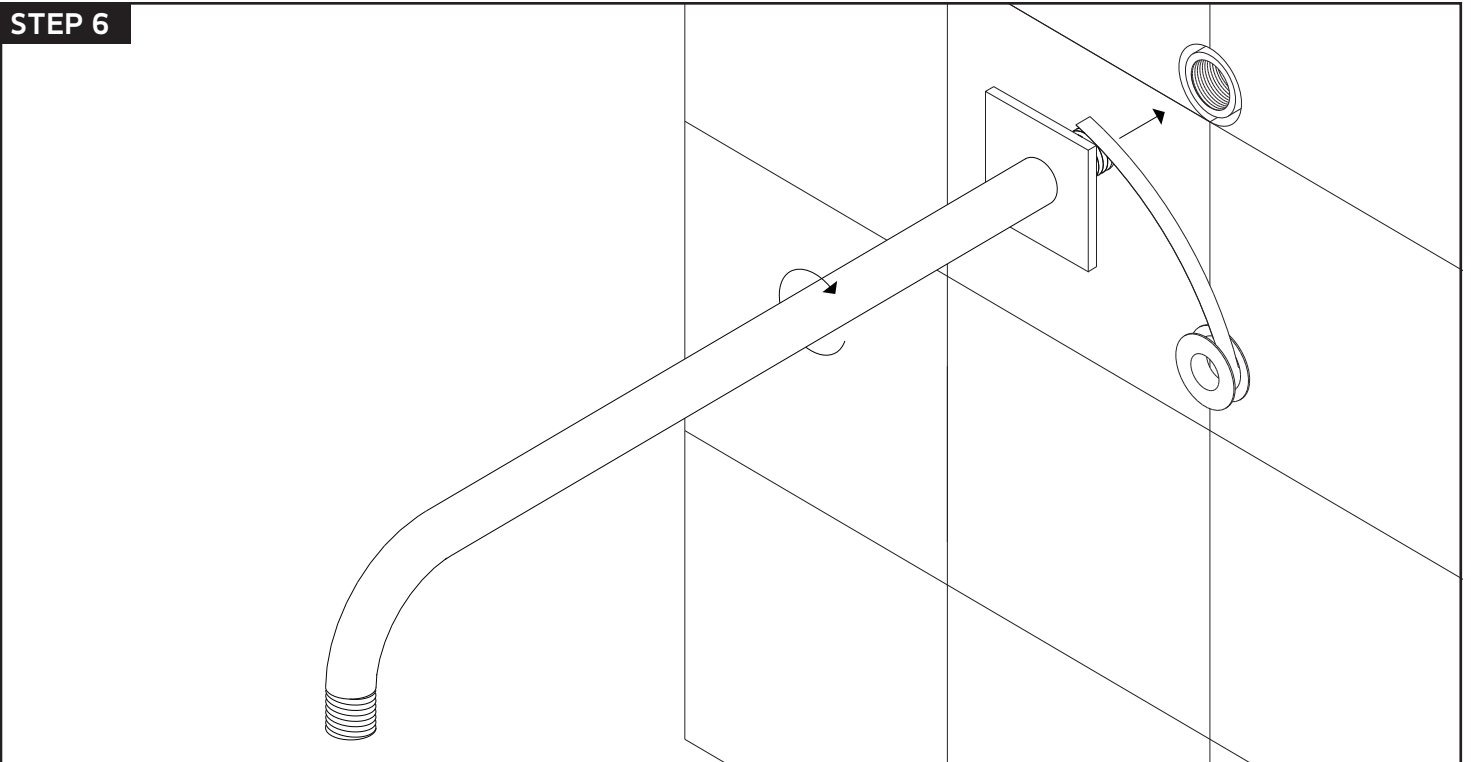

artos®

PS121

shower head

STEP 5

STEP 6