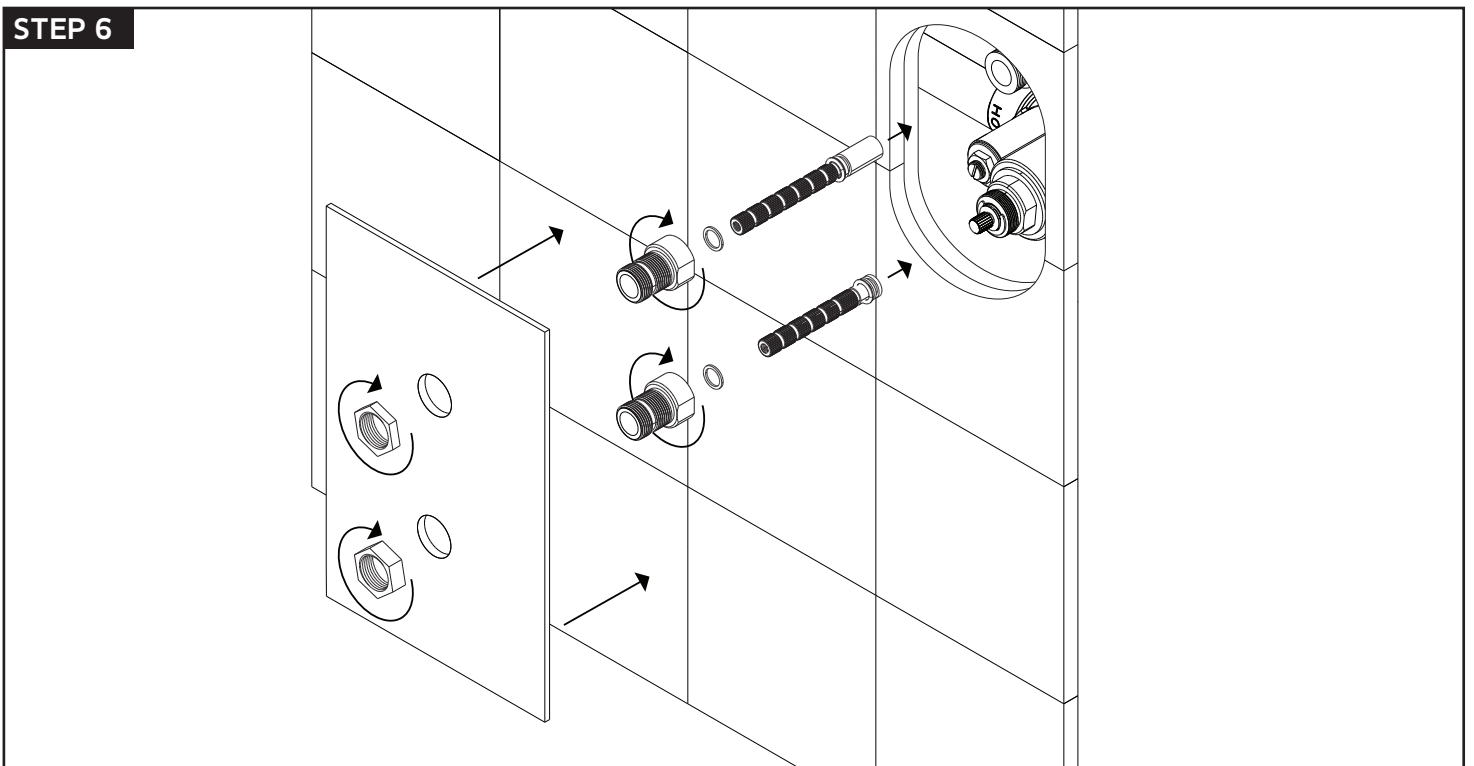

premier series shower set

for shower head

valve trim

STEP 1

STEP 2

artos[®]

PS121

valve trim

INSTALLATION STEPS

STEP 5

STEP 6

valve trim

shower head

artos[®]

PS121

shower head