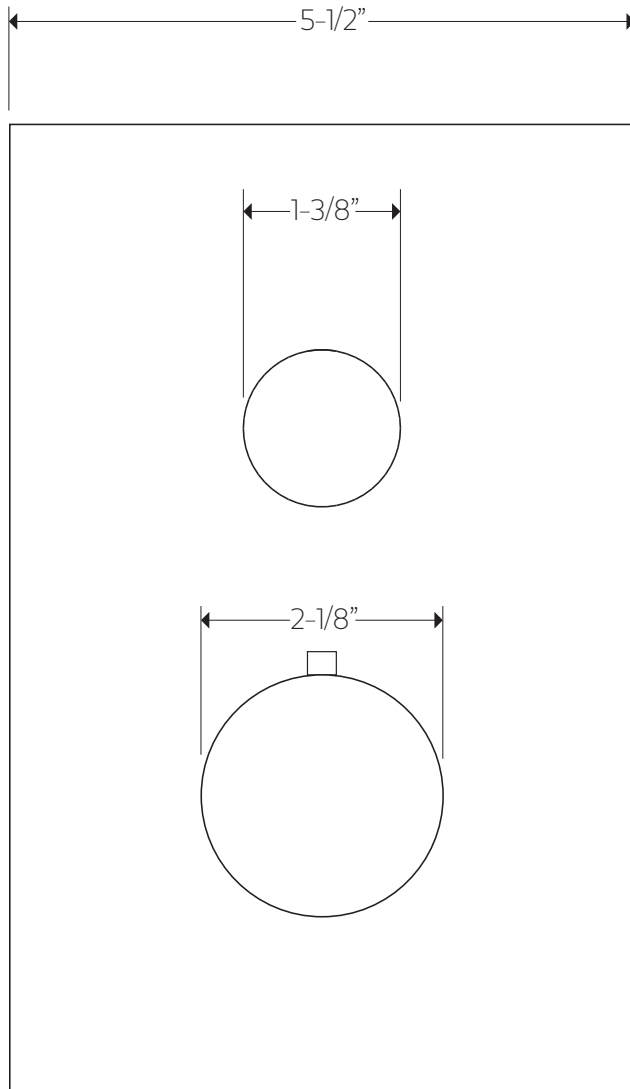

artos[®]

PS121

PRODUCT DIMENSIONS

premier series shower set

for trim kit

artos[®]

PS121

PRODUCT DIMENSIONS