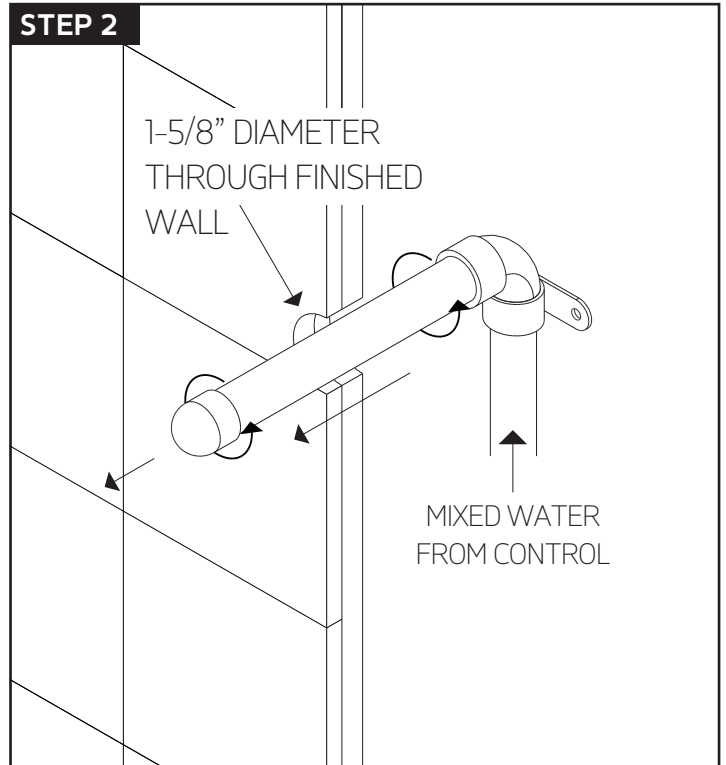

INSTALLATION STEPS

STEP 5

STEP 6

valve trim

shower head

artos[®]

PS121

shower head

STEP 5

STEP 6

INSTALLATION STEPS

STEP 7

artos[®]

PS121

hand shower

INSTALLATION STEPS

STEP 5

STEP 6

STEP 1

STEP 2

1-3/8" DIAMETER THROUGH
FINISHED WALL

MIXED WATER
FROM CONTROL

INSTALLATION STEPS

STEP 3