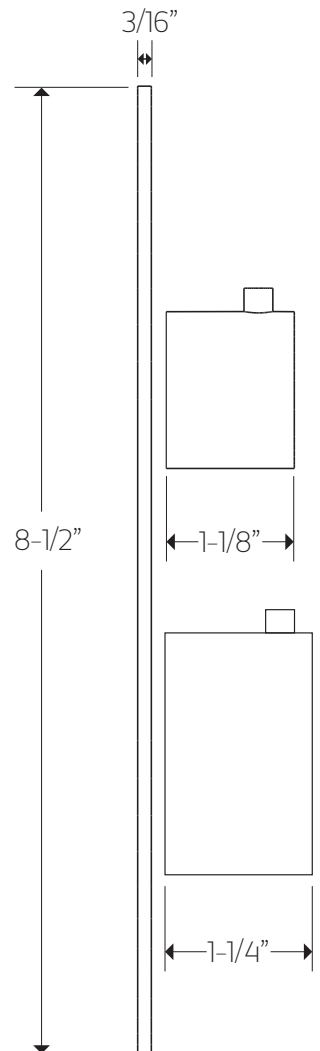

PS121

premier series shower set

OPERATING SPECIFICATIONS

FEATURES

Solid Brass
3-Outlets

INCLUDES

F903B-60TK
F907-70
F907-24
F402-10

OPERATING PRESSURE

Minimum: 15 psi
Maximum: 75 psi
Above 90psi it may be necessary to install a pressure reducer

OPERATING TEMPERATURE

Maximum: 176°

FLOW CAPACITY

Hand Shower: 1.8 USGPM
Shower Head: 1.8 USGPM

F901-8 APPROVAL

artos[®]

PS121

PRODUCT DIMENSIONS

premier series shower set

for trim kit

artos[®]

PS121

PRODUCT DIMENSIONS