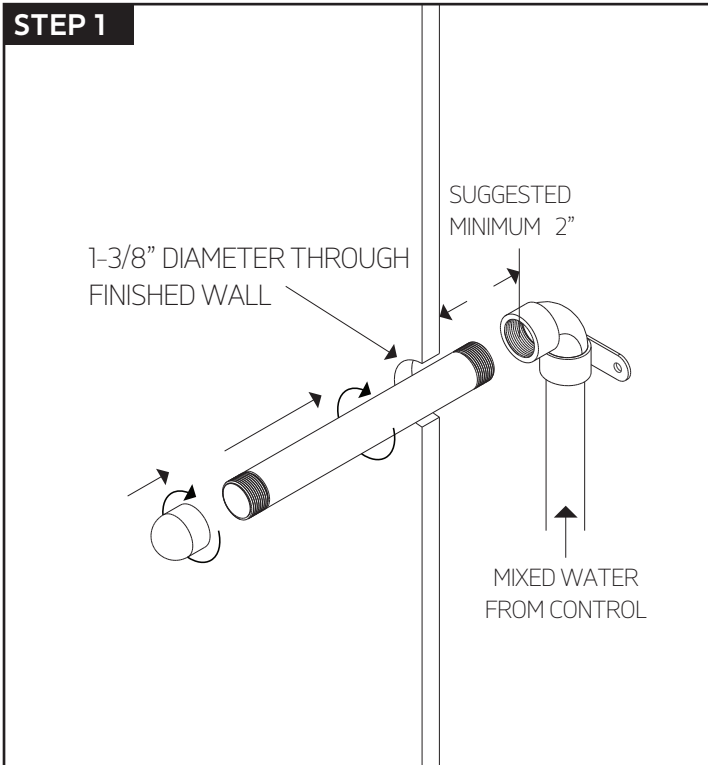

INSTALLATION STEPS

STEP 5

STEP 6

valve trim

shower head

artos[®]

PS121

shower head