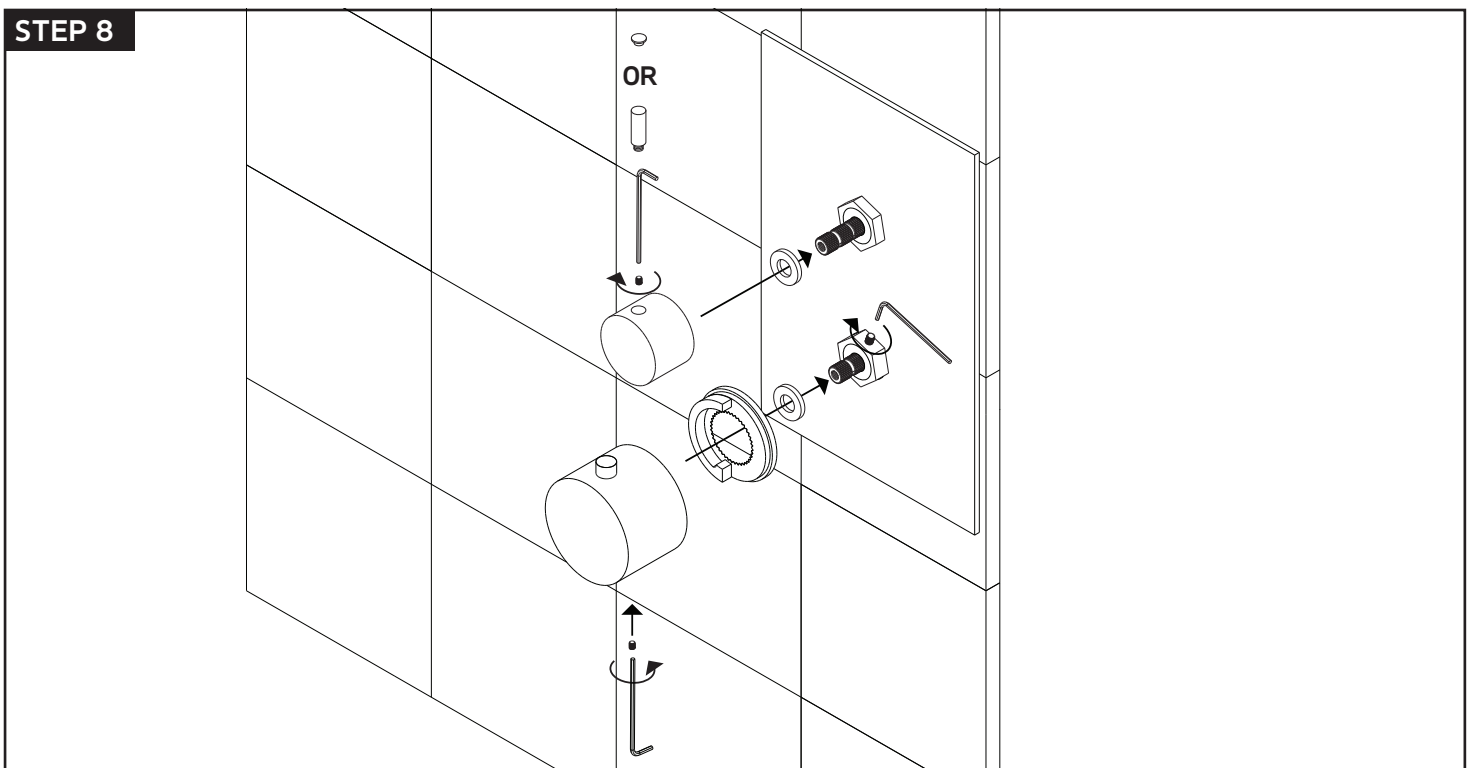

INSTALLATION STEPS

STEP 5

STEP 6

valve trim

shower head

artos[®]

PS121

shower head