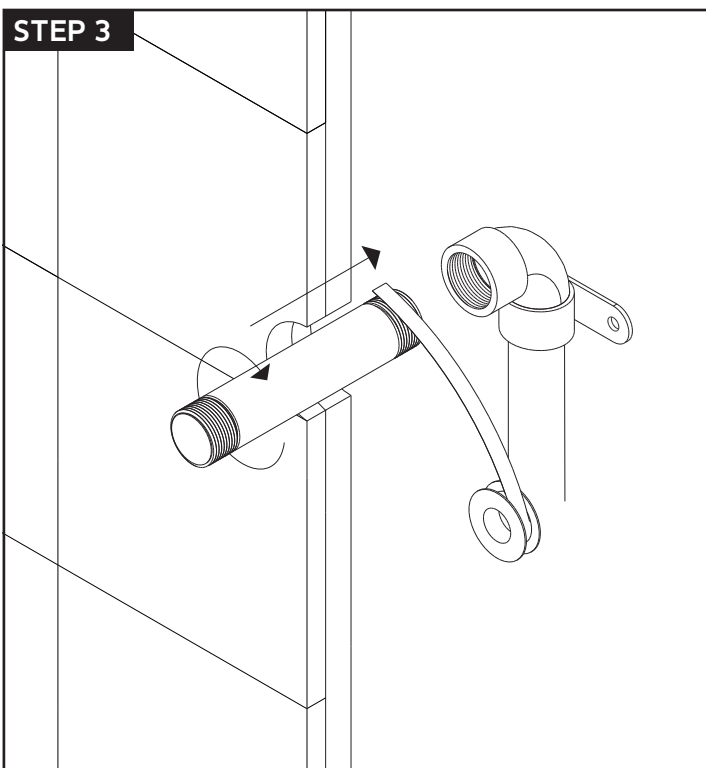

INSTALLATION STEPS

STEP 5

STEP 6

valve trim

shower head

artos[®]

PS121

shower head

STEP 5

STEP 6

INSTALLATION STEPS

STEP 7

artos[®]

PS121

hand shower

INSTALLATION STEPS

STEP 5

STEP 6

STEP 1

STEP 2

1-3/8" DIAMETER THROUGH
FINISHED WALL

MIXED WATER
FROM CONTROL

INSTALLATION STEPS

STEP 3