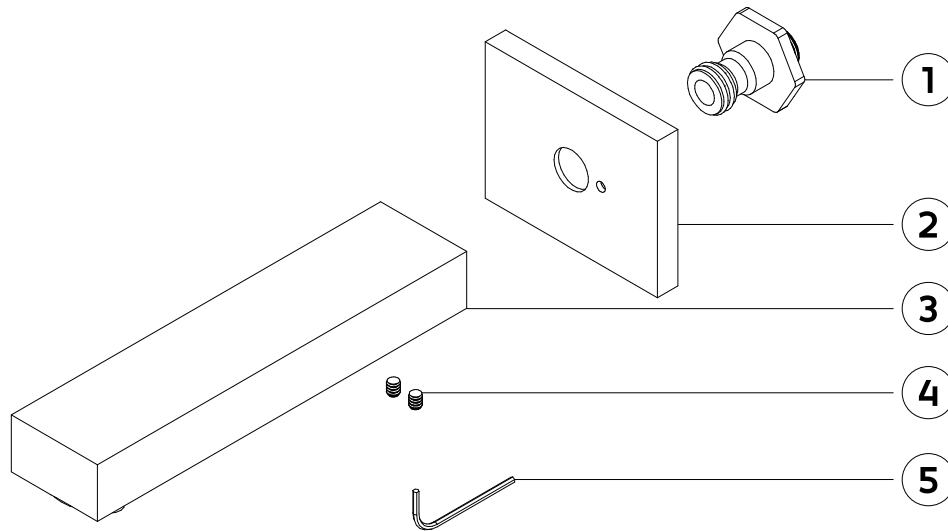

artos®

PS121

premier series shower set

PARTS BREAKDOWN

for F402-10

- 1 WALL CONNECTION
- 2 ESCUTCHEON
- 3 SPOUT
- 4 SET SCREW (2)
- 5 ALLEN WRENCH