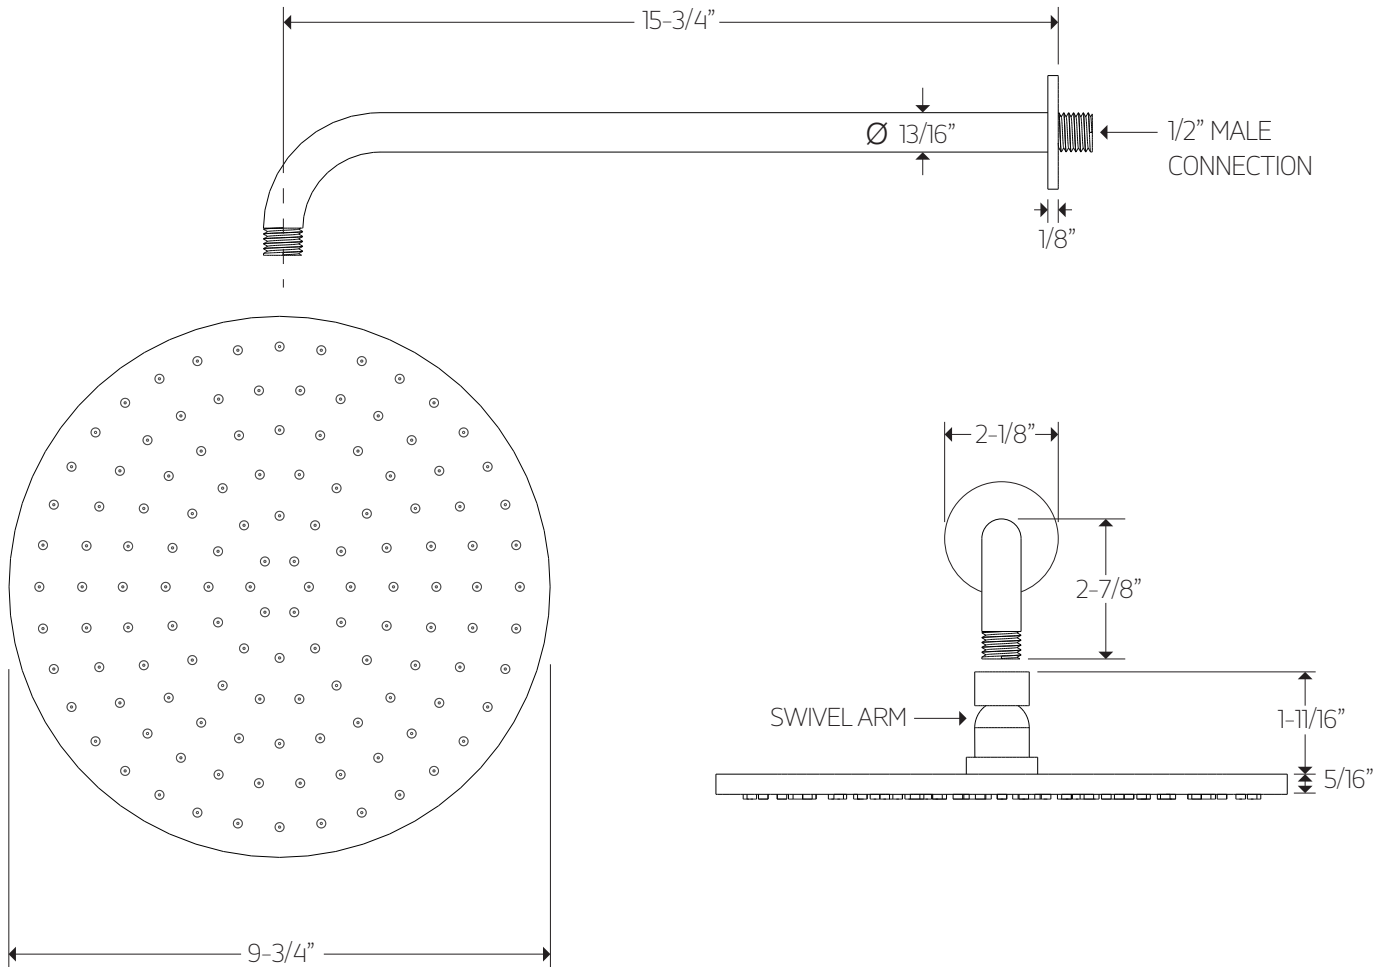

PS121

premier series shower set

OPERATING SPECIFICATIONS

FEATURES

Solid Brass
3-Outlets

INCLUDES

F903B-60TK
F907-70
F907-24
F402-10

OPERATING PRESSURE

artos[®]

PS121

PRODUCT DIMENSIONS

premier series shower set

for trim kit

artos[®]

PS121

PRODUCT DIMENSIONS

premier series shower set

for shower head

valve trim

STEP 1

STEP 2

artos[®]

PS121

valve trim