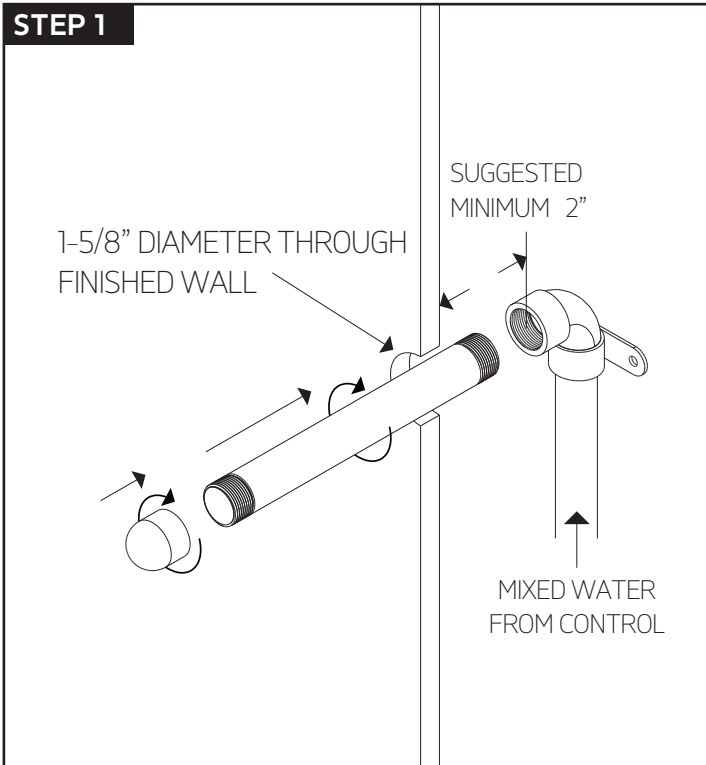

INSTALLATION STEPS

STEP 5

STEP 6

valve trim

shower head

artos[®]

PS121

shower head

STEP 5

STEP 6

INSTALLATION STEPS

STEP 7

artos[®]

PS121

hand shower

INSTALLATION STEPS

STEP 5

STEP 6

STEP 1

STEP 2

1-3/8" DIAMETER THROUGH
FINISHED WALL

MIXED WATER
FROM CONTROL

INSTALLATION STEPS

STEP 3