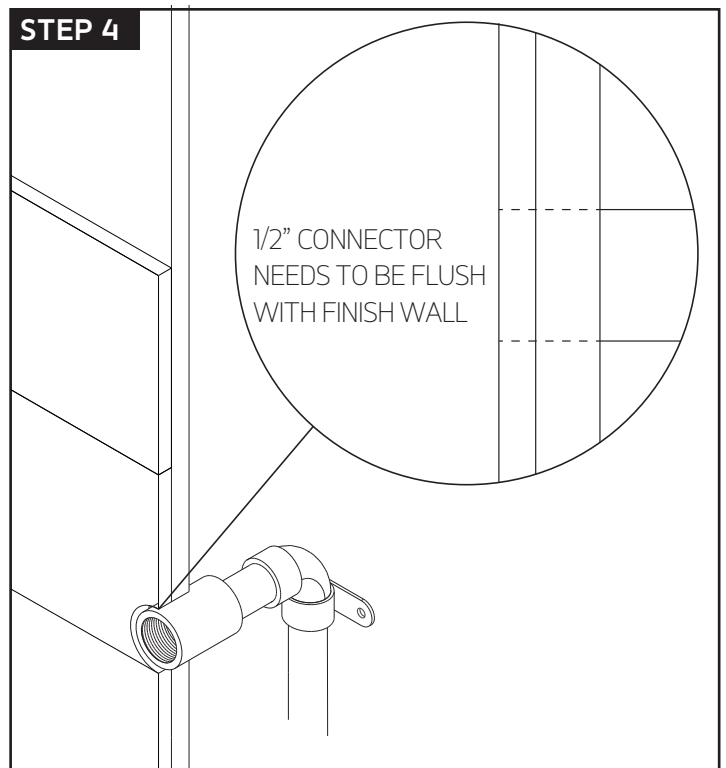

INSTALLATION STEPS

STEP 5

STEP 6

valve trim

shower head

artos[®]

PS121

shower head