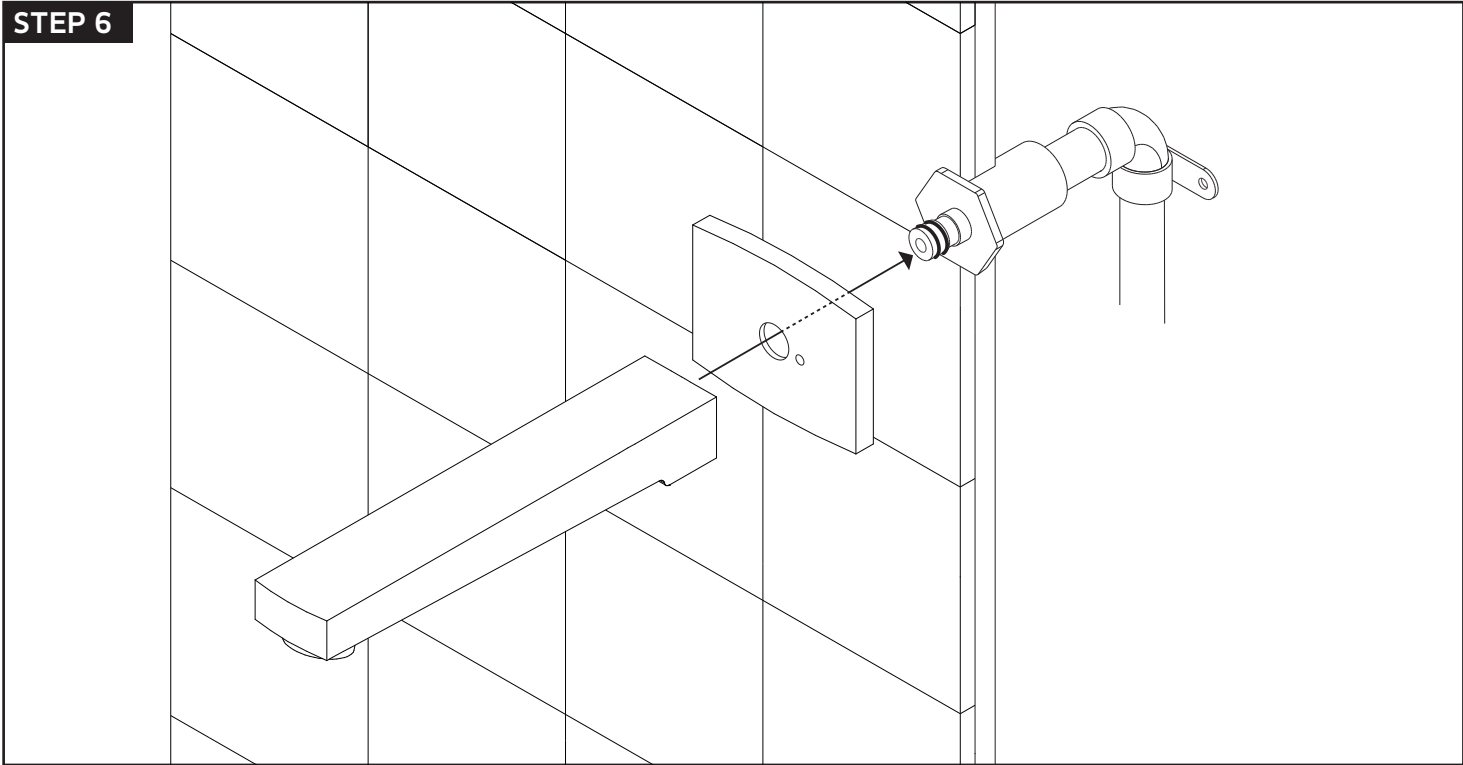

STEP 4

STEP 5

INSTALLATION STEPS

STEP 6

STEP 7

- | | |
|------------------------------|-------------------------------|
| ① ESCUTCHEON: F903A-9P | ⑧ LOCKING NUT SET SCREW |
| ② DIVERTER LOCKING NUT | ⑨ THERMOSTAT LOCKING NUT |
| ③ NYLON WASHER | ⑩ NYLON WASHER |
| ④ HANDLE HOLE CAP | ⑪ TEMPERATURE LIMITING RING |
| ⑤ DIVERTER HANDLE LEVER | ⑫ THERMOSTAT HANDLE: F904A-1H |
| ⑥ DIVERTER SET SCREW | ⑬ THERMOSTAT SET SCREW |
| ⑦ DIVERTER HANDLE: F903A-12H | ⑭ ALLEN WRENCH |

- ① ESCUTCHEON PLATE: F915-1
- ② SHOWER ARM: F902-1
- ③ SWIVEL ARM SECURING NUT
- ④ SWIVEL ARM
- ⑤ SHOWER HEAD SCREWS
- ⑥ SHOWER HEAD TOP: F901-8
- ⑦ RUBBER MATRIX
- ⑧ SHOWER HEAD BOTTOM

- ① **HAND SHOWER:** F901-3
- ② **HAND SHOWER CHECK VALVE**
- ③ **ESCUTCHEON PLATE**
- ④ **SHOWER OUTLET ELBOW AND HOLDER:** FSC1002
- ⑤ **SHOWER HOSE:** F902-8