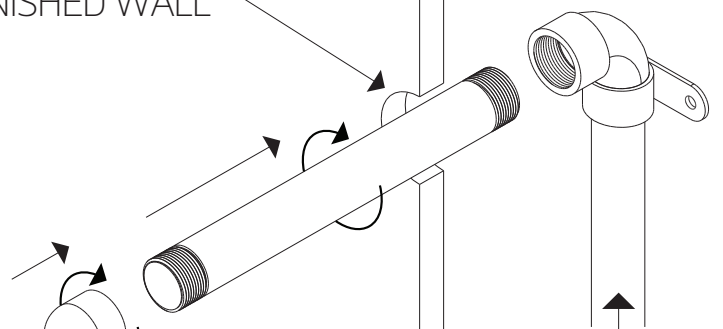

STEP 5

STEP 6

STEP 1

STEP 2

1-3/8" DIAMETER THROUGH
FINISHED WALL

MIXED WATER
FROM CONTROL

INSTALLATION STEPS

STEP 3

STEP 4

STEP 5

INSTALLATION STEPS

STEP 6

STEP 7

- | | |
|------------------------------|-------------------------------|
| ① ESCUTCHEON: F903A-9P | ⑧ LOCKING NUT SET SCREW |
| ② DIVERTER LOCKING NUT | ⑨ THERMOSTAT LOCKING NUT |
| ③ NYLON WASHER | ⑩ NYLON WASHER |
| ④ HANDLE HOLE CAP | ⑪ TEMPERATURE LIMITING RING |
| ⑤ DIVERTER HANDLE LEVER | ⑫ THERMOSTAT HANDLE: F904A-1H |
| ⑥ DIVERTER SET SCREW | ⑬ THERMOSTAT SET SCREW |
| ⑦ DIVERTER HANDLE: F903A-12H | ⑭ ALLEN WRENCH |

- ① ESCUTCHEON PLATE: F915-1
- ② SHOWER ARM: F902-1
- ③ SWIVEL ARM SECURING NUT
- ④ SWIVEL ARM
- ⑤ SHOWER HEAD SCREWS
- ⑥ SHOWER HEAD TOP: F901-8
- ⑦ RUBBER MATRIX
- ⑧ SHOWER HEAD BOTTOM

- ① **HAND SHOWER:** F901-3
- ② **HAND SHOWER CHECK VALVE**
- ③ **ESCUTCHEON PLATE**
- ④ **SHOWER OUTLET ELBOW AND HOLDER:** FSC1002
- ⑤ **SHOWER HOSE:** F902-8