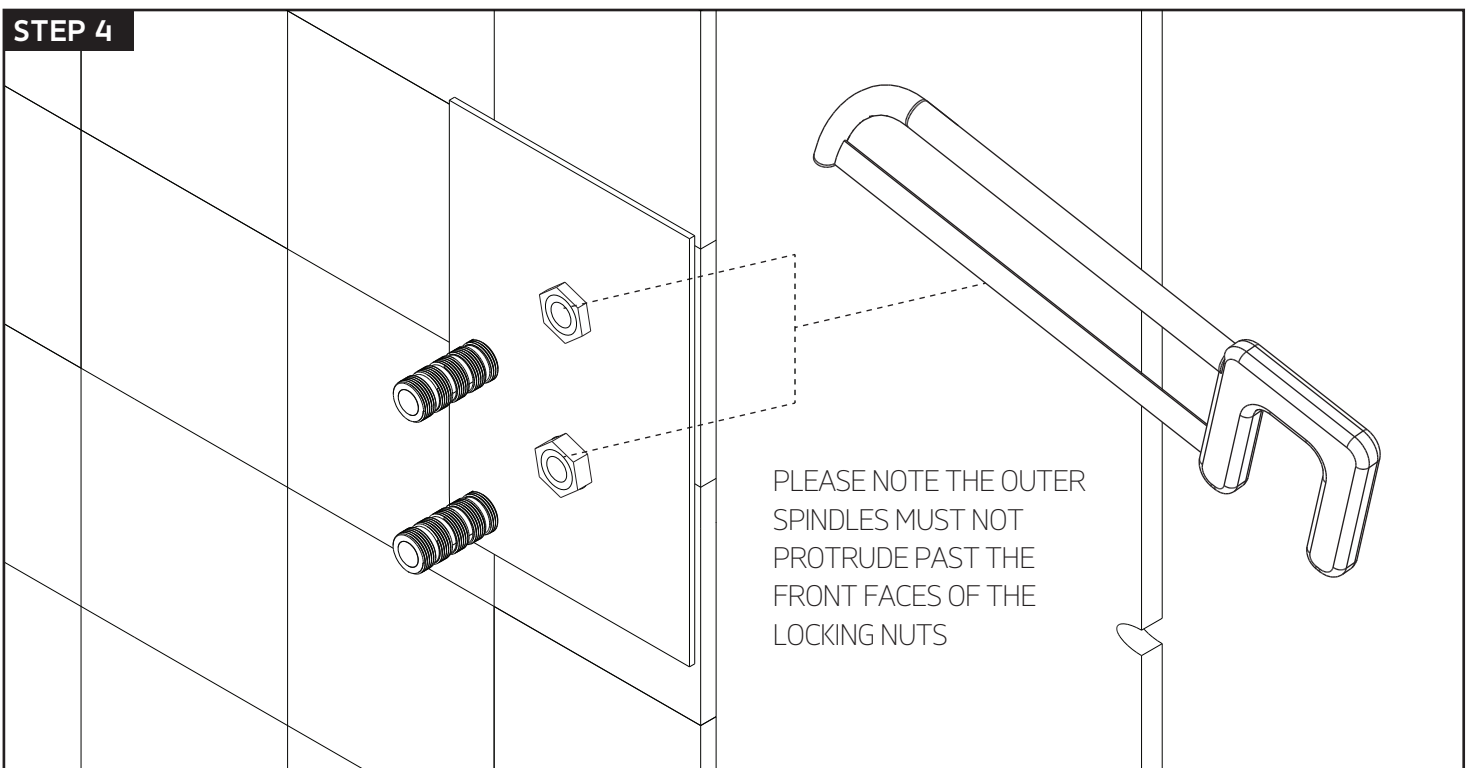

premier series shower set

for shower head

valve trim

STEP 1

STEP 2

artos[®]

PS121

valve trim