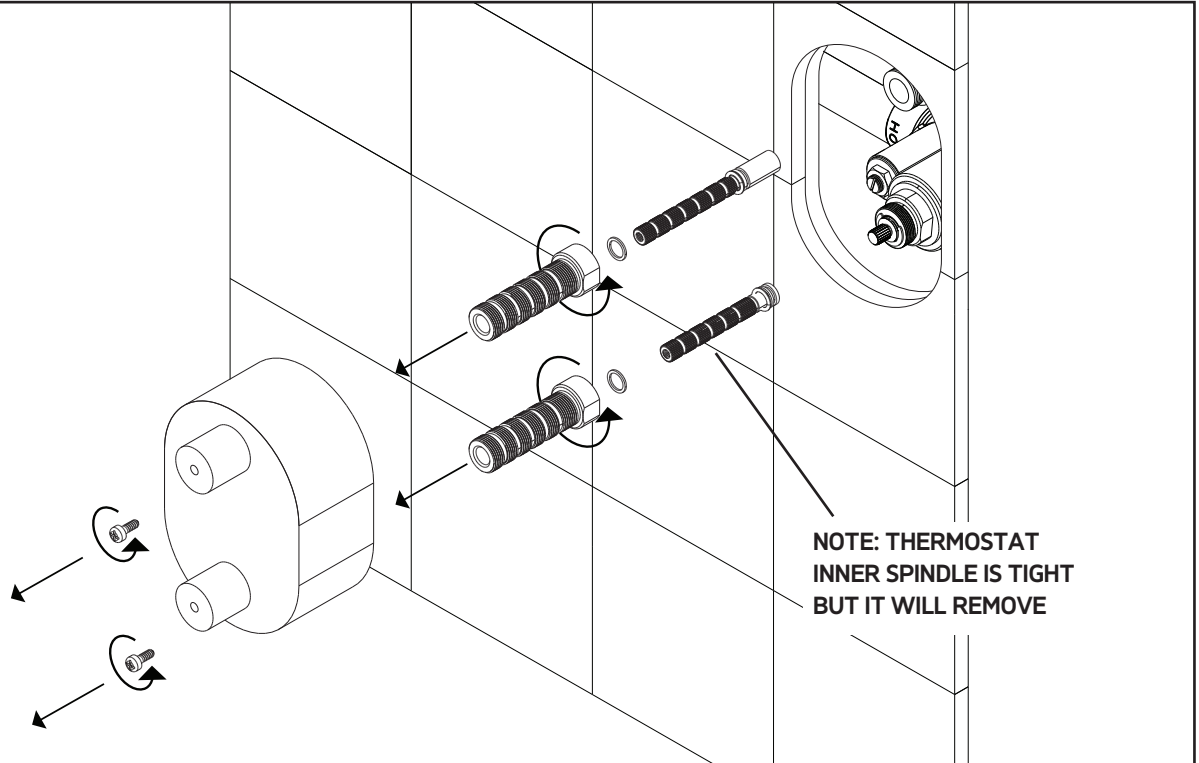

premier series shower set

for shower head

valve trim

STEP 1

STEP 2

artos[®]

PS121

valve trim

INSTALLATION STEPS

STEP 5

STEP 6

valve trim

shower head

artos[®]

PS121

shower head