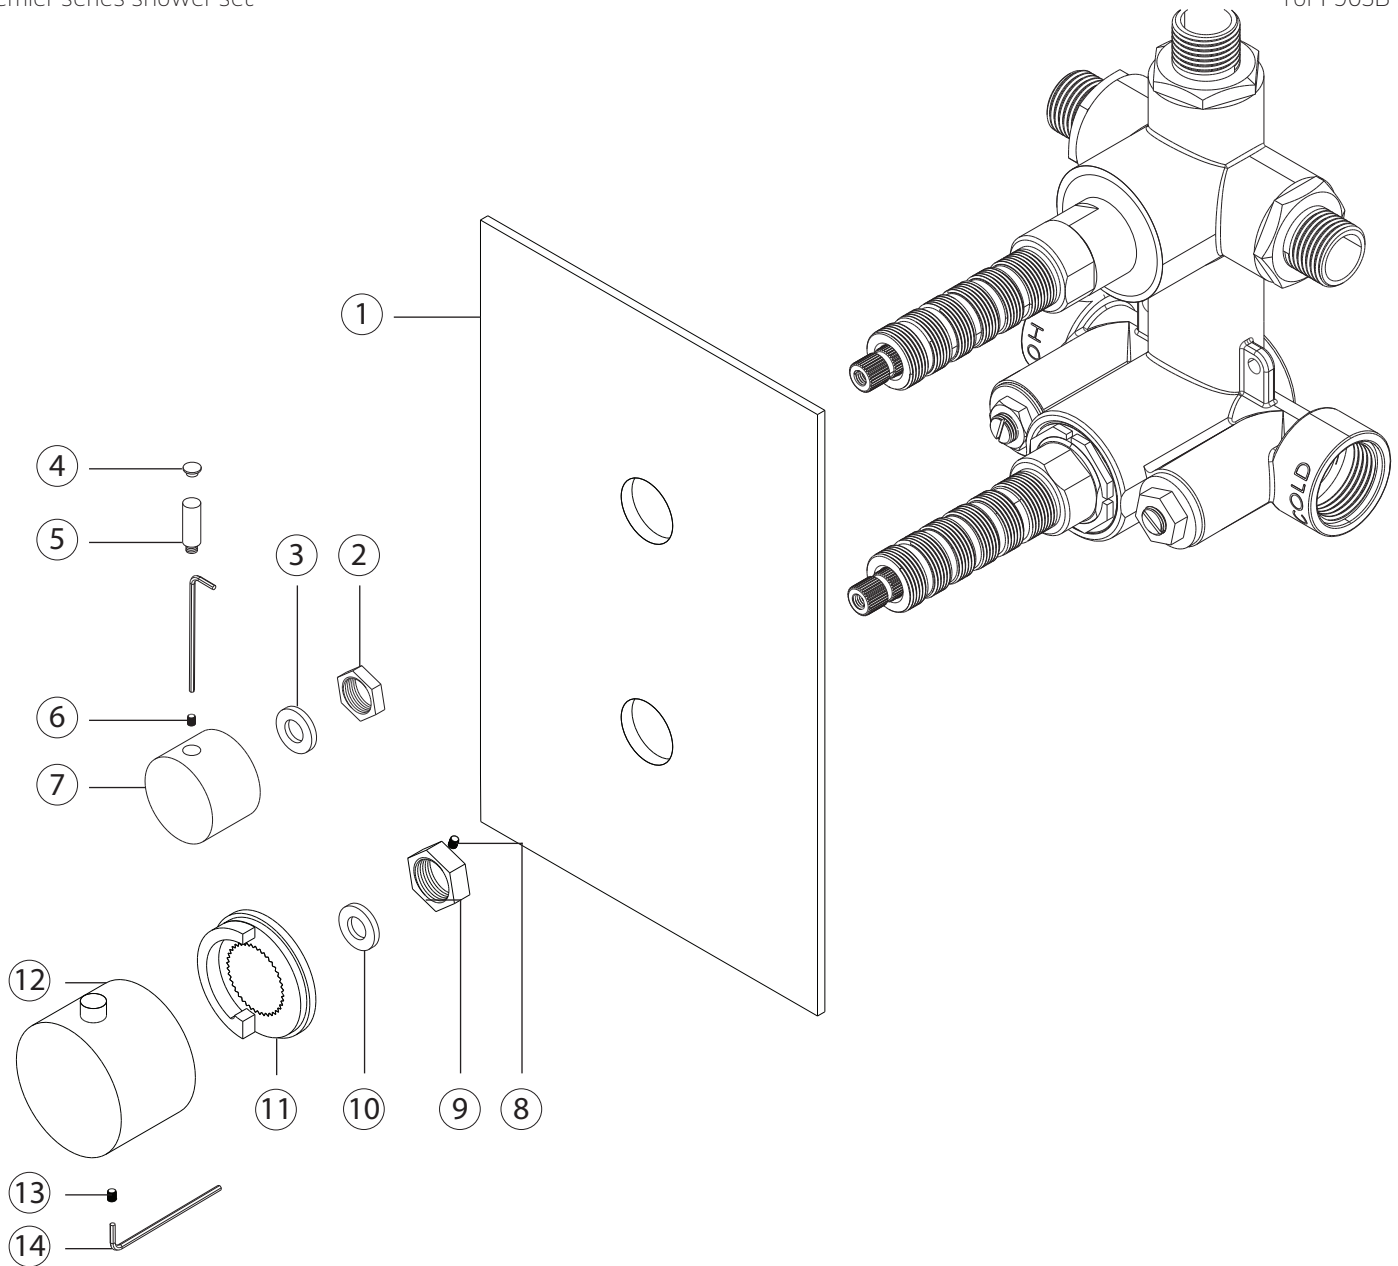

STEP 4

STEP 5

INSTALLATION STEPS

STEP 6

STEP 7

- | | |
|------------------------------|-------------------------------|
| ① ESCUTCHEON: F903A-9P | ⑧ LOCKING NUT SET SCREW |
| ② DIVERTER LOCKING NUT | ⑨ THERMOSTAT LOCKING NUT |
| ③ NYLON WASHER | ⑩ NYLON WASHER |
| ④ HANDLE HOLE CAP | ⑪ TEMPERATURE LIMITING RING |
| ⑤ DIVERTER HANDLE LEVER | ⑫ THERMOSTAT HANDLE: F904A-1H |
| ⑥ DIVERTER SET SCREW | ⑬ THERMOSTAT SET SCREW |
| ⑦ DIVERTER HANDLE: F903A-12H | ⑭ ALLEN WRENCH |

- ① ESCUTCHEON PLATE: F915-1
- ② SHOWER ARM: F902-1
- ③ SWIVEL ARM SECURING NUT
- ④ SWIVEL ARM
- ⑤ SHOWER HEAD SCREWS
- ⑥ SHOWER HEAD TOP: F901-8
- ⑦ RUBBER MATRIX
- ⑧ SHOWER HEAD BOTTOM

- ① **HAND SHOWER:** F901-3
- ② **HAND SHOWER CHECK VALVE**
- ③ **ESCUTCHEON PLATE**
- ④ **SHOWER OUTLET ELBOW AND HOLDER:** FSC1002
- ⑤ **SHOWER HOSE:** F902-8