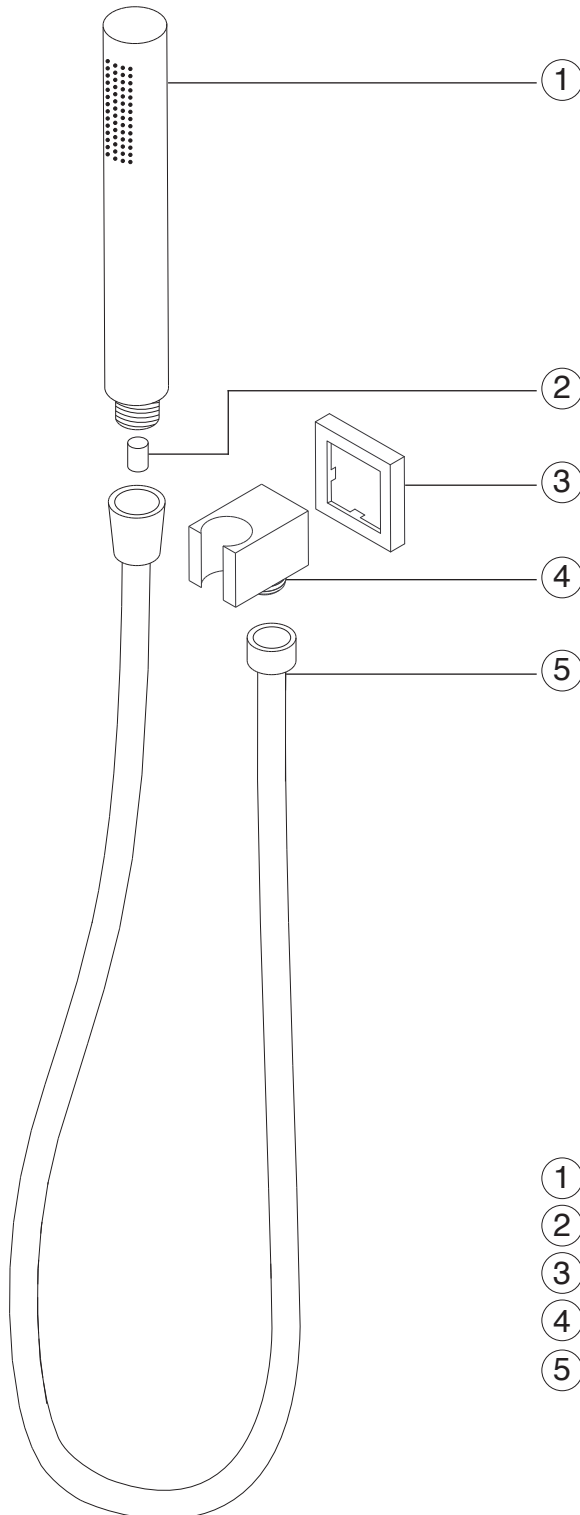

STEP 5

STEP 6

STEP 1

STEP 2

1-3/8" DIAMETER THROUGH
FINISHED WALL

MIXED WATER
FROM CONTROL

INSTALLATION STEPS

STEP 3

STEP 4

STEP 5

INSTALLATION STEPS

STEP 6

STEP 7

- | | |
|------------------------------|-------------------------------|
| ① ESCUTCHEON: F903A-9P | ⑧ LOCKING NUT SET SCREW |
| ② DIVERTER LOCKING NUT | ⑨ THERMOSTAT LOCKING NUT |
| ③ NYLON WASHER | ⑩ NYLON WASHER |
| ④ HANDLE HOLE CAP | ⑪ TEMPERATURE LIMITING RING |
| ⑤ DIVERTER HANDLE LEVER | ⑫ THERMOSTAT HANDLE: F904A-1H |
| ⑥ DIVERTER SET SCREW | ⑬ THERMOSTAT SET SCREW |
| ⑦ DIVERTER HANDLE: F903A-12H | ⑭ ALLEN WRENCH |

- ① ESCUTCHEON PLATE: F915-1
- ② SHOWER ARM: F902-1
- ③ SWIVEL ARM SECURING NUT
- ④ SWIVEL ARM
- ⑤ SHOWER HEAD SCREWS
- ⑥ SHOWER HEAD TOP: F901-8
- ⑦ RUBBER MATRIX
- ⑧ SHOWER HEAD BOTTOM

- ① **HAND SHOWER:** F901-3
- ② **HAND SHOWER CHECK VALVE**
- ③ **ESCUTCHEON PLATE**
- ④ **SHOWER OUTLET ELBOW AND HOLDER:** FSC1002
- ⑤ **SHOWER HOSE:** F902-8

artos[®]

PS121

premier series shower set

PARTS BREAKDOWN

for F402-10

- 1 WALL CONNECTION
- 2 ESCUTCHEON
- 3 SPOUT
- 4 SET SCREW (2)
- 5 ALLEN WRENCH