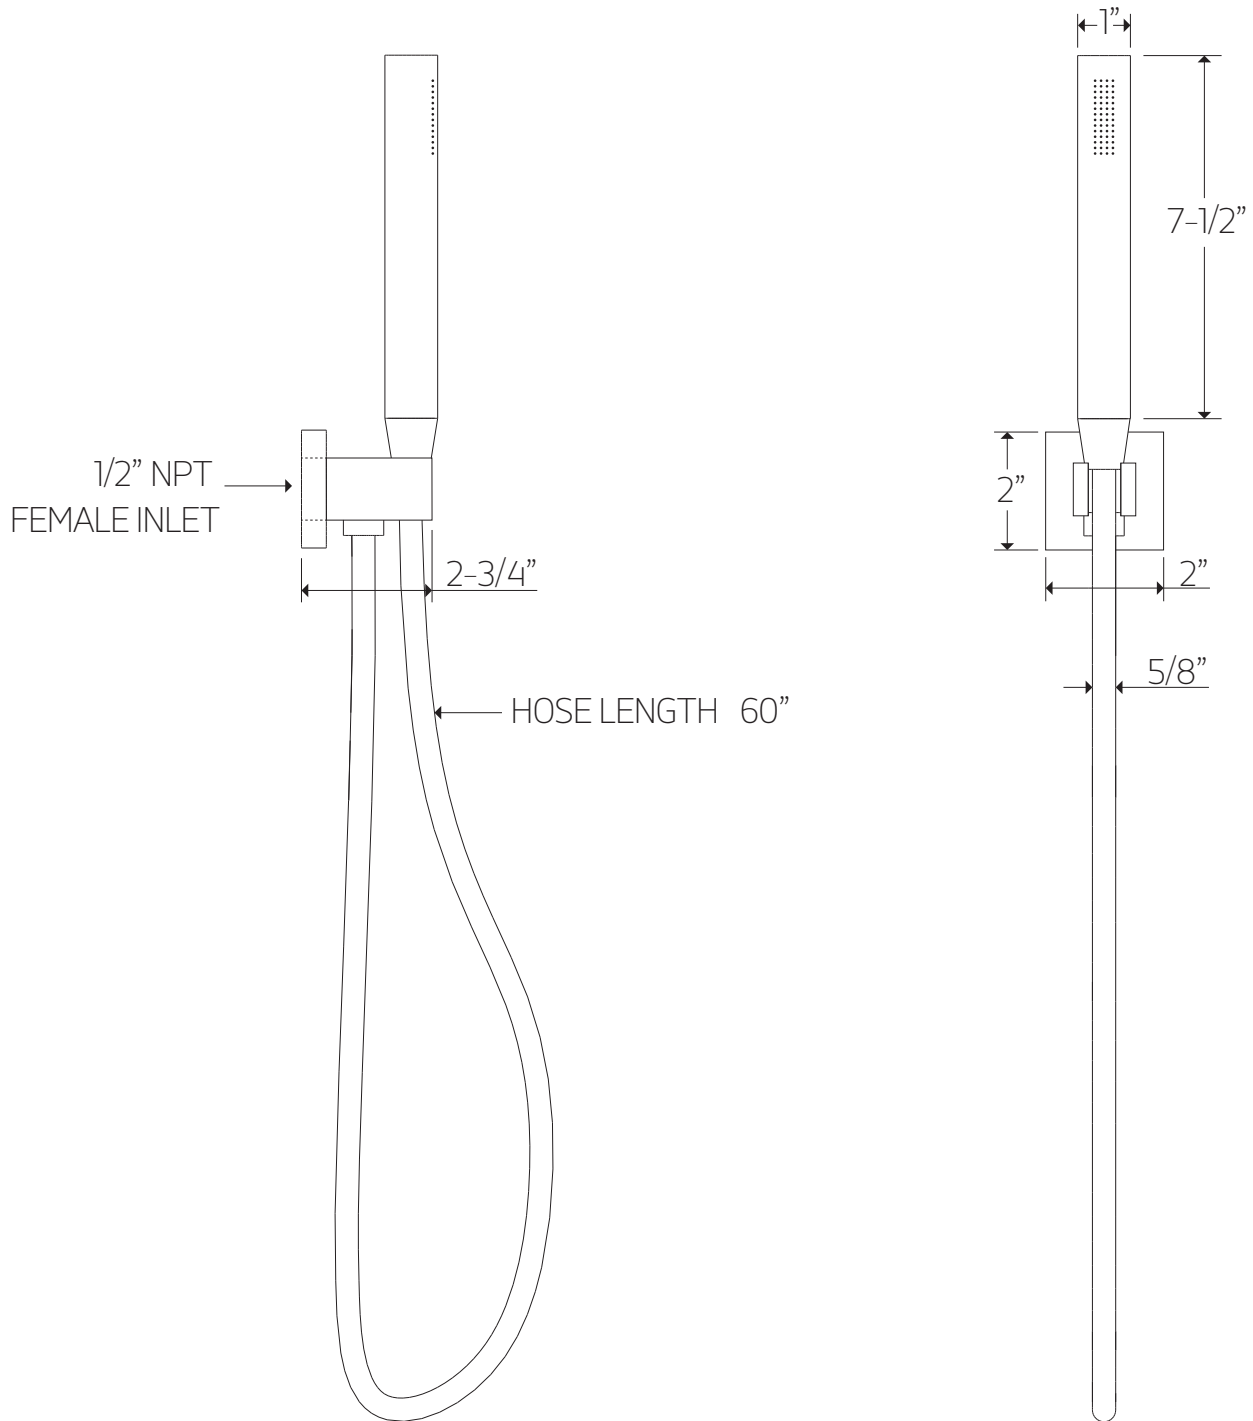

PS121

premier series shower set

OPERATING SPECIFICATIONS

FEATURES

Solid Brass
3-Outlets

INCLUDES

F903B-60TK
F907-70
F907-24
F402-10

OPERATING PRESSURE

artos[®]

PS121

PRODUCT DIMENSIONS

premier series shower set

for trim kit

artos[®]

PS121

PRODUCT DIMENSIONS

premier series shower set

for shower head

valve trim

STEP 1

STEP 2

artos[®]

PS121

valve trim

- ① ESCUTCHEON PLATE: F915-1
- ② SHOWER ARM: F902-1
- ③ SWIVEL ARM SECURING NUT
- ④ SWIVEL ARM
- ⑤ SHOWER HEAD SCREWS
- ⑥ SHOWER HEAD TOP: F901-8
- ⑦ RUBBER MATRIX
- ⑧ SHOWER HEAD BOTTOM

- ① **HAND SHOWER:** F901-3
- ② **HAND SHOWER CHECK VALVE**
- ③ **ESCUTCHEON PLATE**
- ④ **SHOWER OUTLET ELBOW AND HOLDER:** FSC1002
- ⑤ **SHOWER HOSE:** F902-8