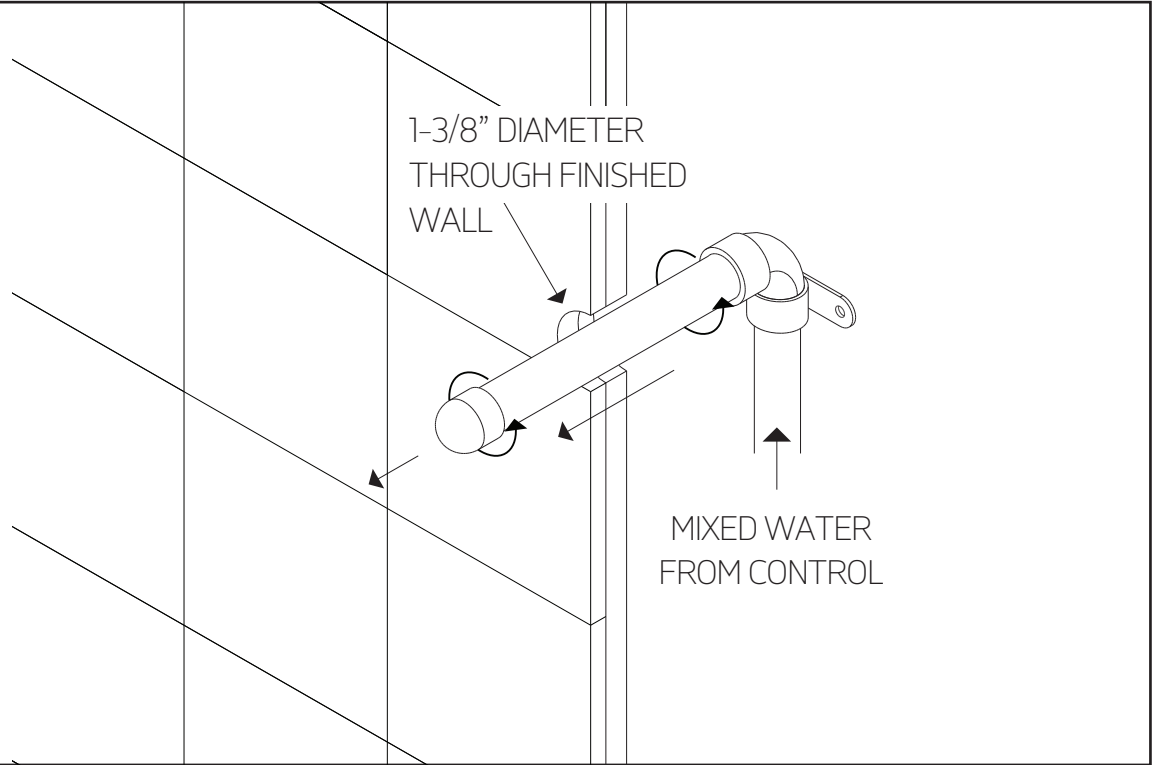

STEP 5

STEP 6

STEP 1

STEP 2

1-3/8" DIAMETER THROUGH
FINISHED WALL

MIXED WATER
FROM CONTROL

INSTALLATION STEPS

STEP 3

STEP 4

STEP 5

INSTALLATION STEPS

STEP 6

STEP 7

- | | |
|------------------------------|-------------------------------|
| ① ESCUTCHEON: F903A-9P | ⑧ LOCKING NUT SET SCREW |
| ② DIVERTER LOCKING NUT | ⑨ THERMOSTAT LOCKING NUT |
| ③ NYLON WASHER | ⑩ NYLON WASHER |
| ④ HANDLE HOLE CAP | ⑪ TEMPERATURE LIMITING RING |
| ⑤ DIVERTER HANDLE LEVER | ⑫ THERMOSTAT HANDLE: F904A-1H |
| ⑥ DIVERTER SET SCREW | ⑬ THERMOSTAT SET SCREW |
| ⑦ DIVERTER HANDLE: F903A-12H | ⑭ ALLEN WRENCH |

- ① ESCUTCHEON PLATE: F915-1
- ② SHOWER ARM: F902-1
- ③ SWIVEL ARM SECURING NUT
- ④ SWIVEL ARM
- ⑤ SHOWER HEAD SCREWS
- ⑥ SHOWER HEAD TOP: F901-8
- ⑦ RUBBER MATRIX
- ⑧ SHOWER HEAD BOTTOM

- ① **HAND SHOWER:** F901-3
- ② **HAND SHOWER CHECK VALVE**
- ③ **ESCUTCHEON PLATE**
- ④ **SHOWER OUTLET ELBOW AND HOLDER:** FSC1002
- ⑤ **SHOWER HOSE:** F902-8