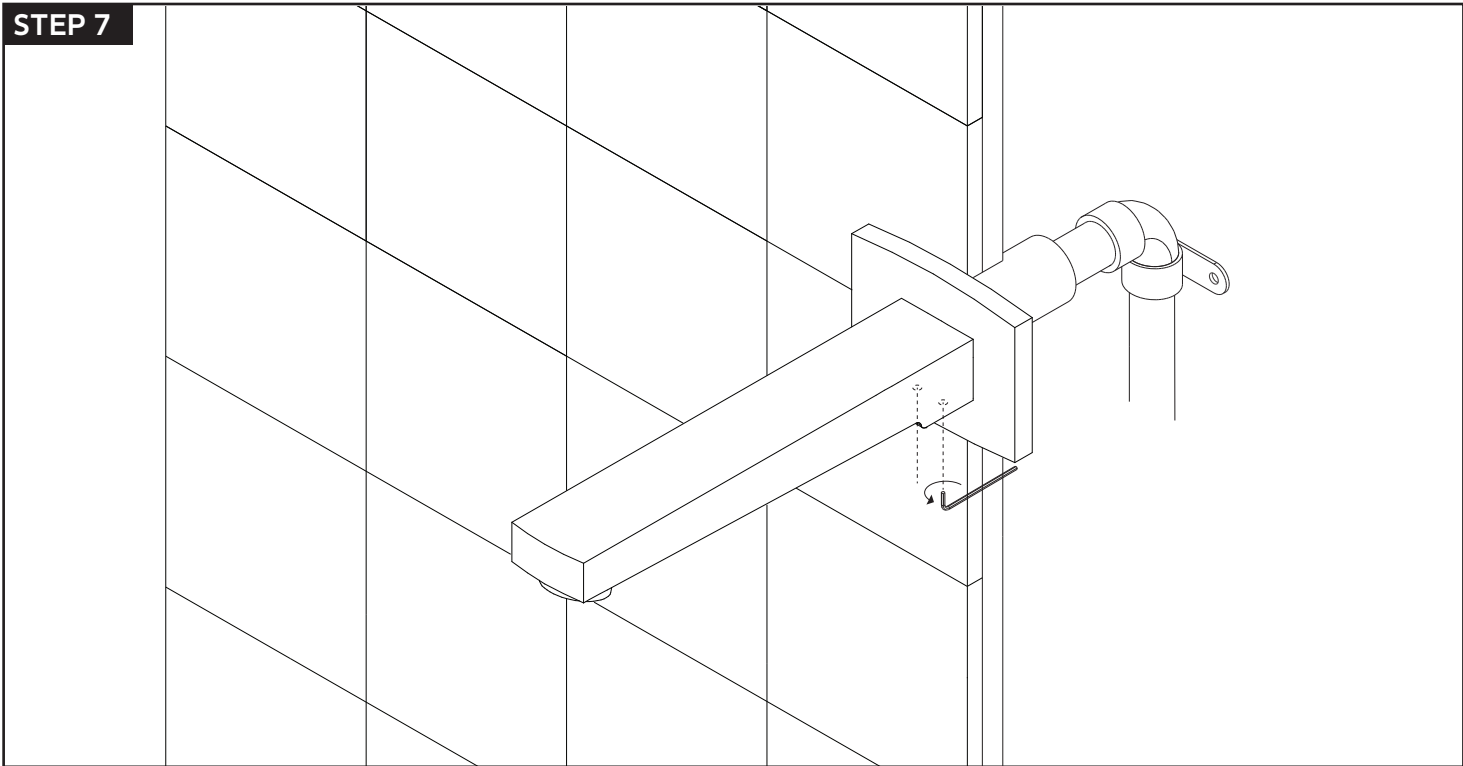

STEP 4

STEP 5

INSTALLATION STEPS

STEP 6

STEP 7

- | | |
|------------------------------|-------------------------------|
| ① ESCUTCHEON: F903A-9P | ⑧ LOCKING NUT SET SCREW |
| ② DIVERTER LOCKING NUT | ⑨ THERMOSTAT LOCKING NUT |
| ③ NYLON WASHER | ⑩ NYLON WASHER |
| ④ HANDLE HOLE CAP | ⑪ TEMPERATURE LIMITING RING |
| ⑤ DIVERTER HANDLE LEVER | ⑫ THERMOSTAT HANDLE: F904A-1H |
| ⑥ DIVERTER SET SCREW | ⑬ THERMOSTAT SET SCREW |
| ⑦ DIVERTER HANDLE: F903A-12H | ⑭ ALLEN WRENCH |

- ① ESCUTCHEON PLATE: F915-1
- ② SHOWER ARM: F902-1
- ③ SWIVEL ARM SECURING NUT
- ④ SWIVEL ARM
- ⑤ SHOWER HEAD SCREWS
- ⑥ SHOWER HEAD TOP: F901-8
- ⑦ RUBBER MATRIX
- ⑧ SHOWER HEAD BOTTOM

- ① **HAND SHOWER:** F901-3
- ② **HAND SHOWER CHECK VALVE**
- ③ **ESCUTCHEON PLATE**
- ④ **SHOWER OUTLET ELBOW AND HOLDER:** FSC1002
- ⑤ **SHOWER HOSE:** F902-8