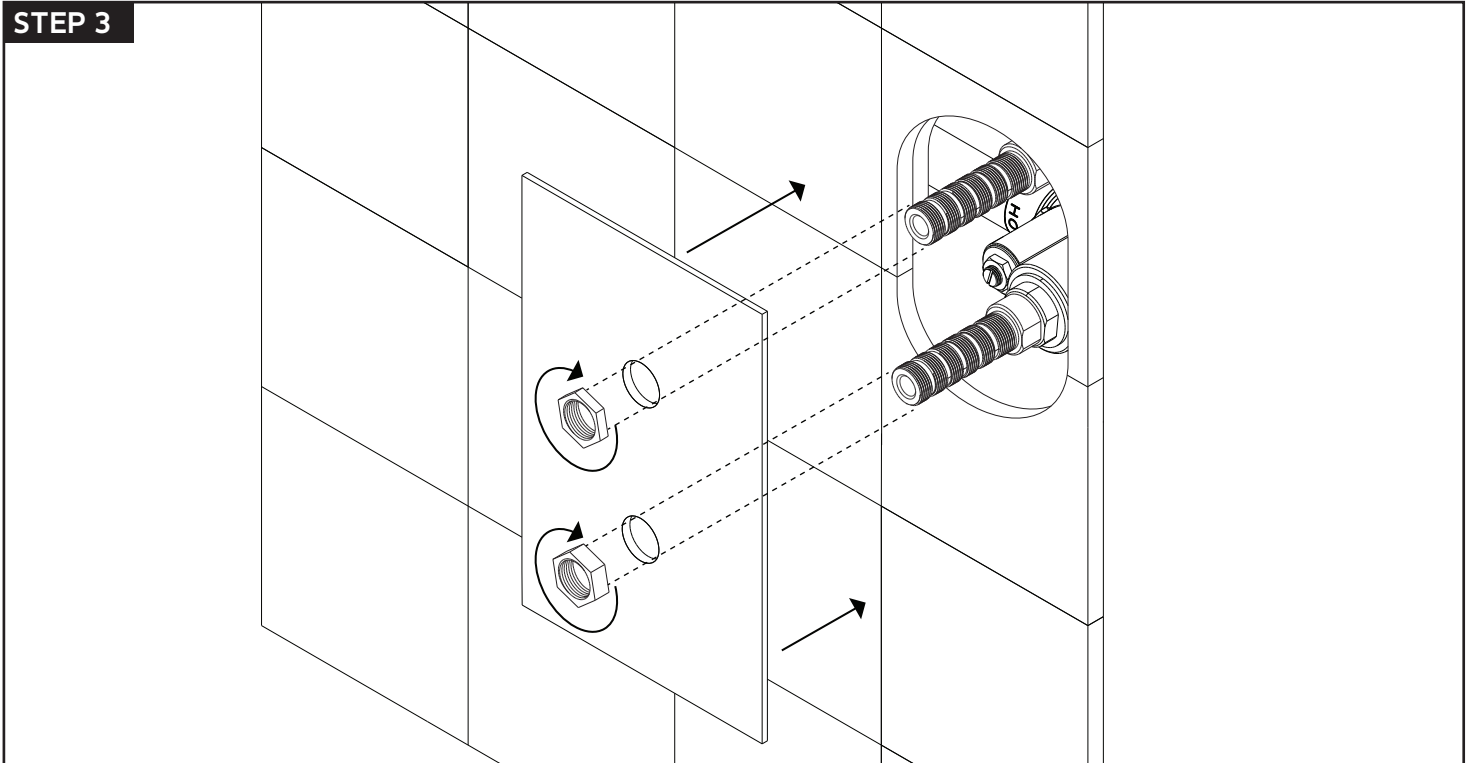

premier series shower set

for shower head

valve trim

STEP 1

STEP 2

artos[®]

PS121

valve trim

INSTALLATION STEPS

STEP 5

STEP 6

valve trim

shower head

artos[®]

PS121

shower head