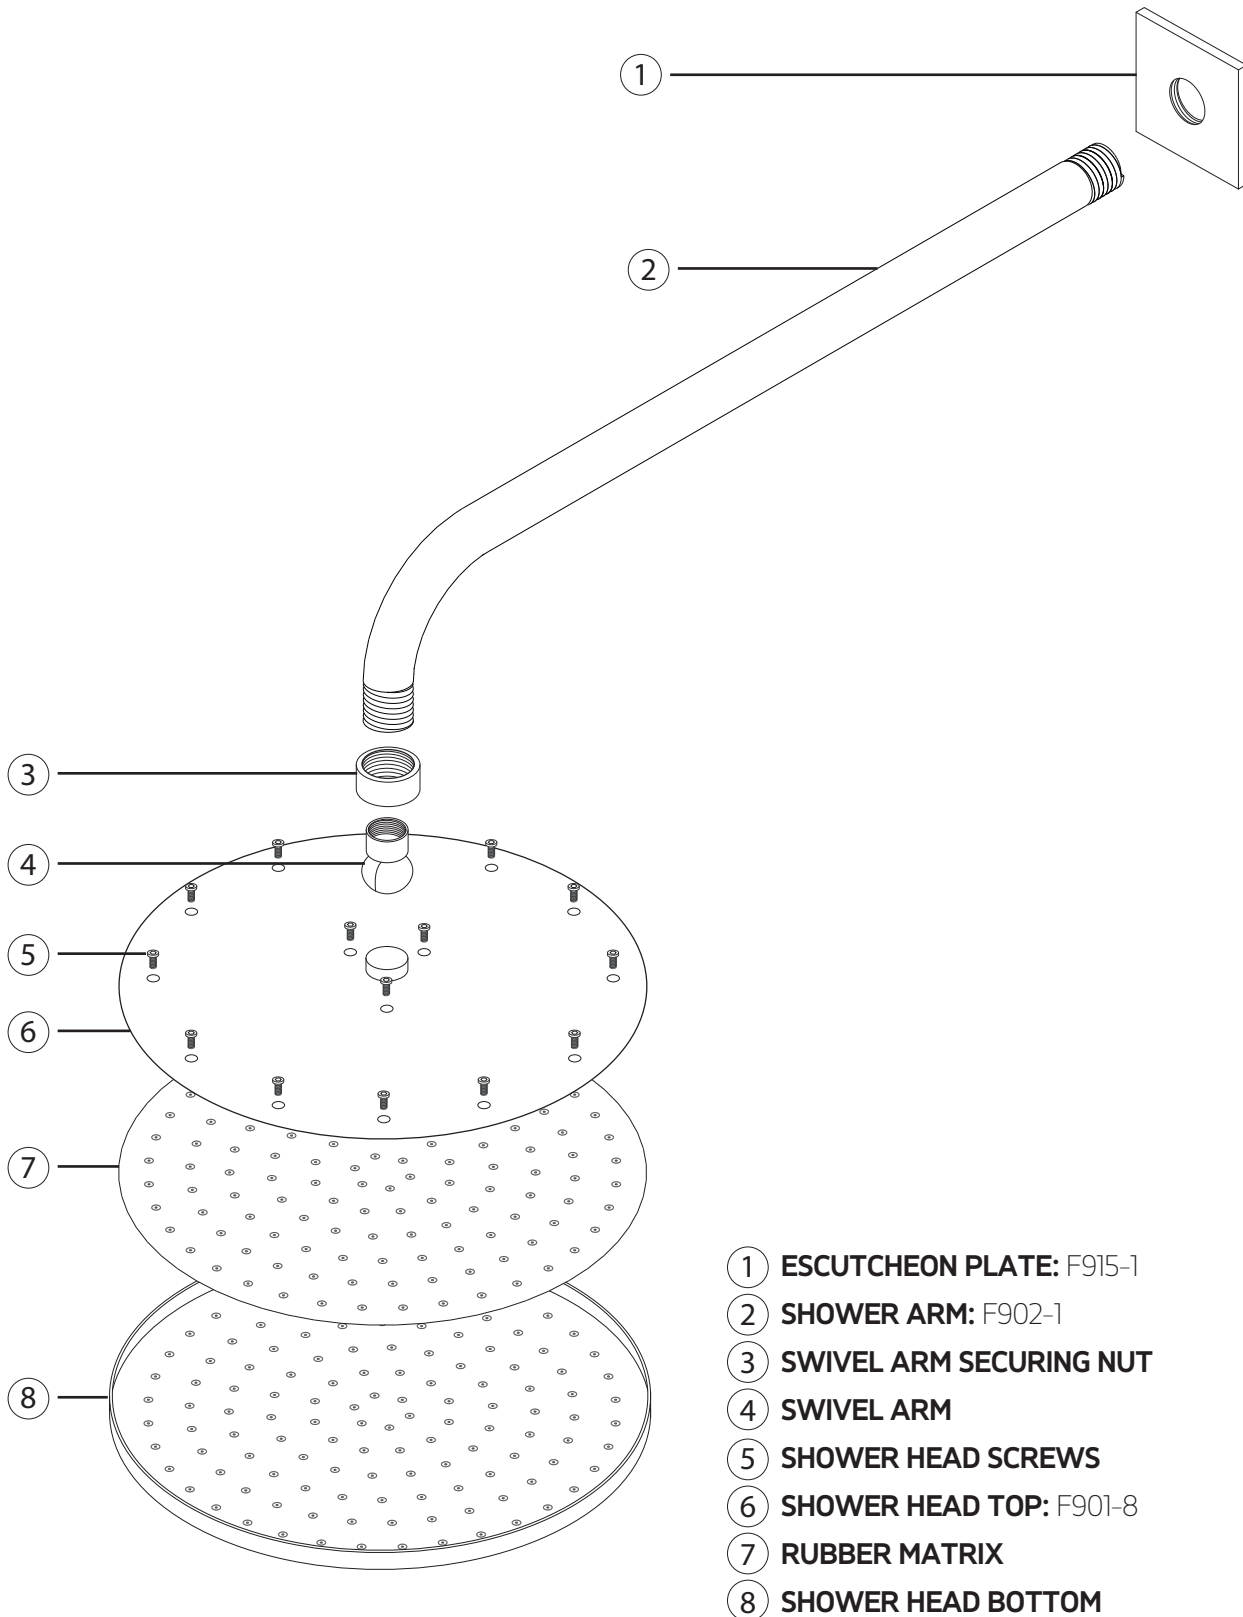

PS121

premier series shower set

OPERATING SPECIFICATIONS

FEATURES

Solid Brass
3-Outlets

INCLUDES

F903B-60TK
F907-70
F907-24
F402-10

OPERATING PRESSURE

STEP 4

STEP 5

INSTALLATION STEPS

STEP 6

STEP 7

- | | |
|------------------------------|-------------------------------|
| ① ESCUTCHEON: F903A-9P | ⑧ LOCKING NUT SET SCREW |
| ② DIVERTER LOCKING NUT | ⑨ THERMOSTAT LOCKING NUT |
| ③ NYLON WASHER | ⑩ NYLON WASHER |
| ④ HANDLE HOLE CAP | ⑪ TEMPERATURE LIMITING RING |
| ⑤ DIVERTER HANDLE LEVER | ⑫ THERMOSTAT HANDLE: F904A-1H |
| ⑥ DIVERTER SET SCREW | ⑬ THERMOSTAT SET SCREW |
| ⑦ DIVERTER HANDLE: F903A-12H | ⑭ ALLEN WRENCH |

- ① ESCUTCHEON PLATE: F915-1
- ② SHOWER ARM: F902-1
- ③ SWIVEL ARM SECURING NUT
- ④ SWIVEL ARM
- ⑤ SHOWER HEAD SCREWS
- ⑥ SHOWER HEAD TOP: F901-8
- ⑦ RUBBER MATRIX
- ⑧ SHOWER HEAD BOTTOM

- ① **HAND SHOWER:** F901-3
- ② **HAND SHOWER CHECK VALVE**
- ③ **ESCUTCHEON PLATE**
- ④ **SHOWER OUTLET ELBOW AND HOLDER:** FSC1002
- ⑤ **SHOWER HOSE:** F902-8

artos[®]

PS121

premier series shower set

PARTS BREAKDOWN

for F402-10

- 1 WALL CONNECTION
- 2 ESCUTCHEON
- 3 SPOUT
- 4 SET SCREW (2)
- 5 ALLEN WRENCH