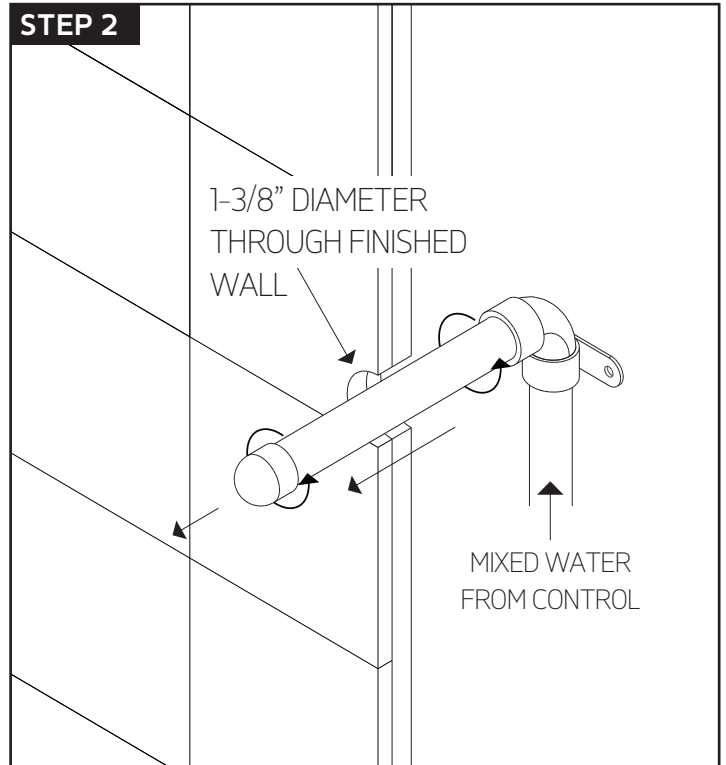

INSTALLATION STEPS

STEP 5

STEP 6

valve trim

shower head

artos[®]

PS121

shower head