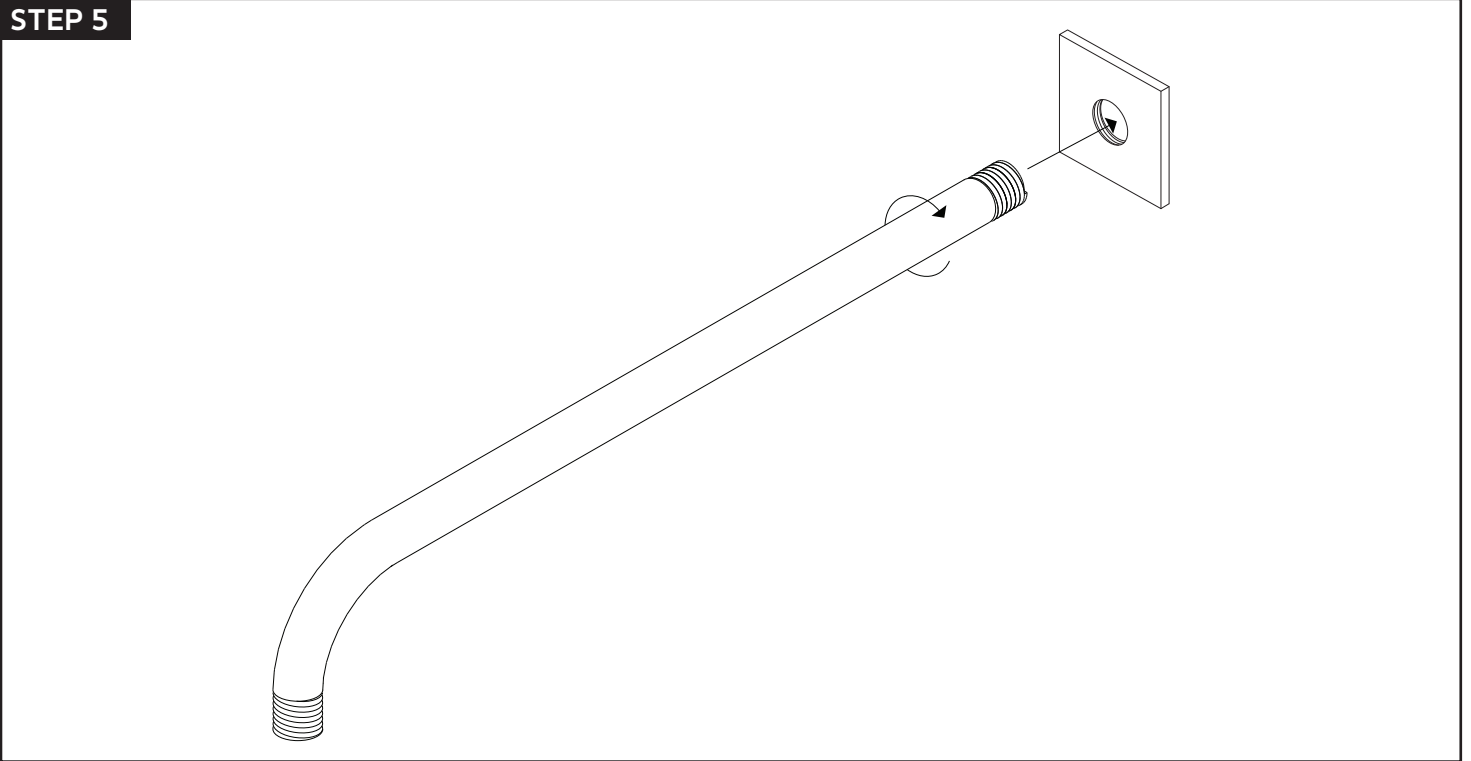

artos®

PS121

shower head

STEP 5