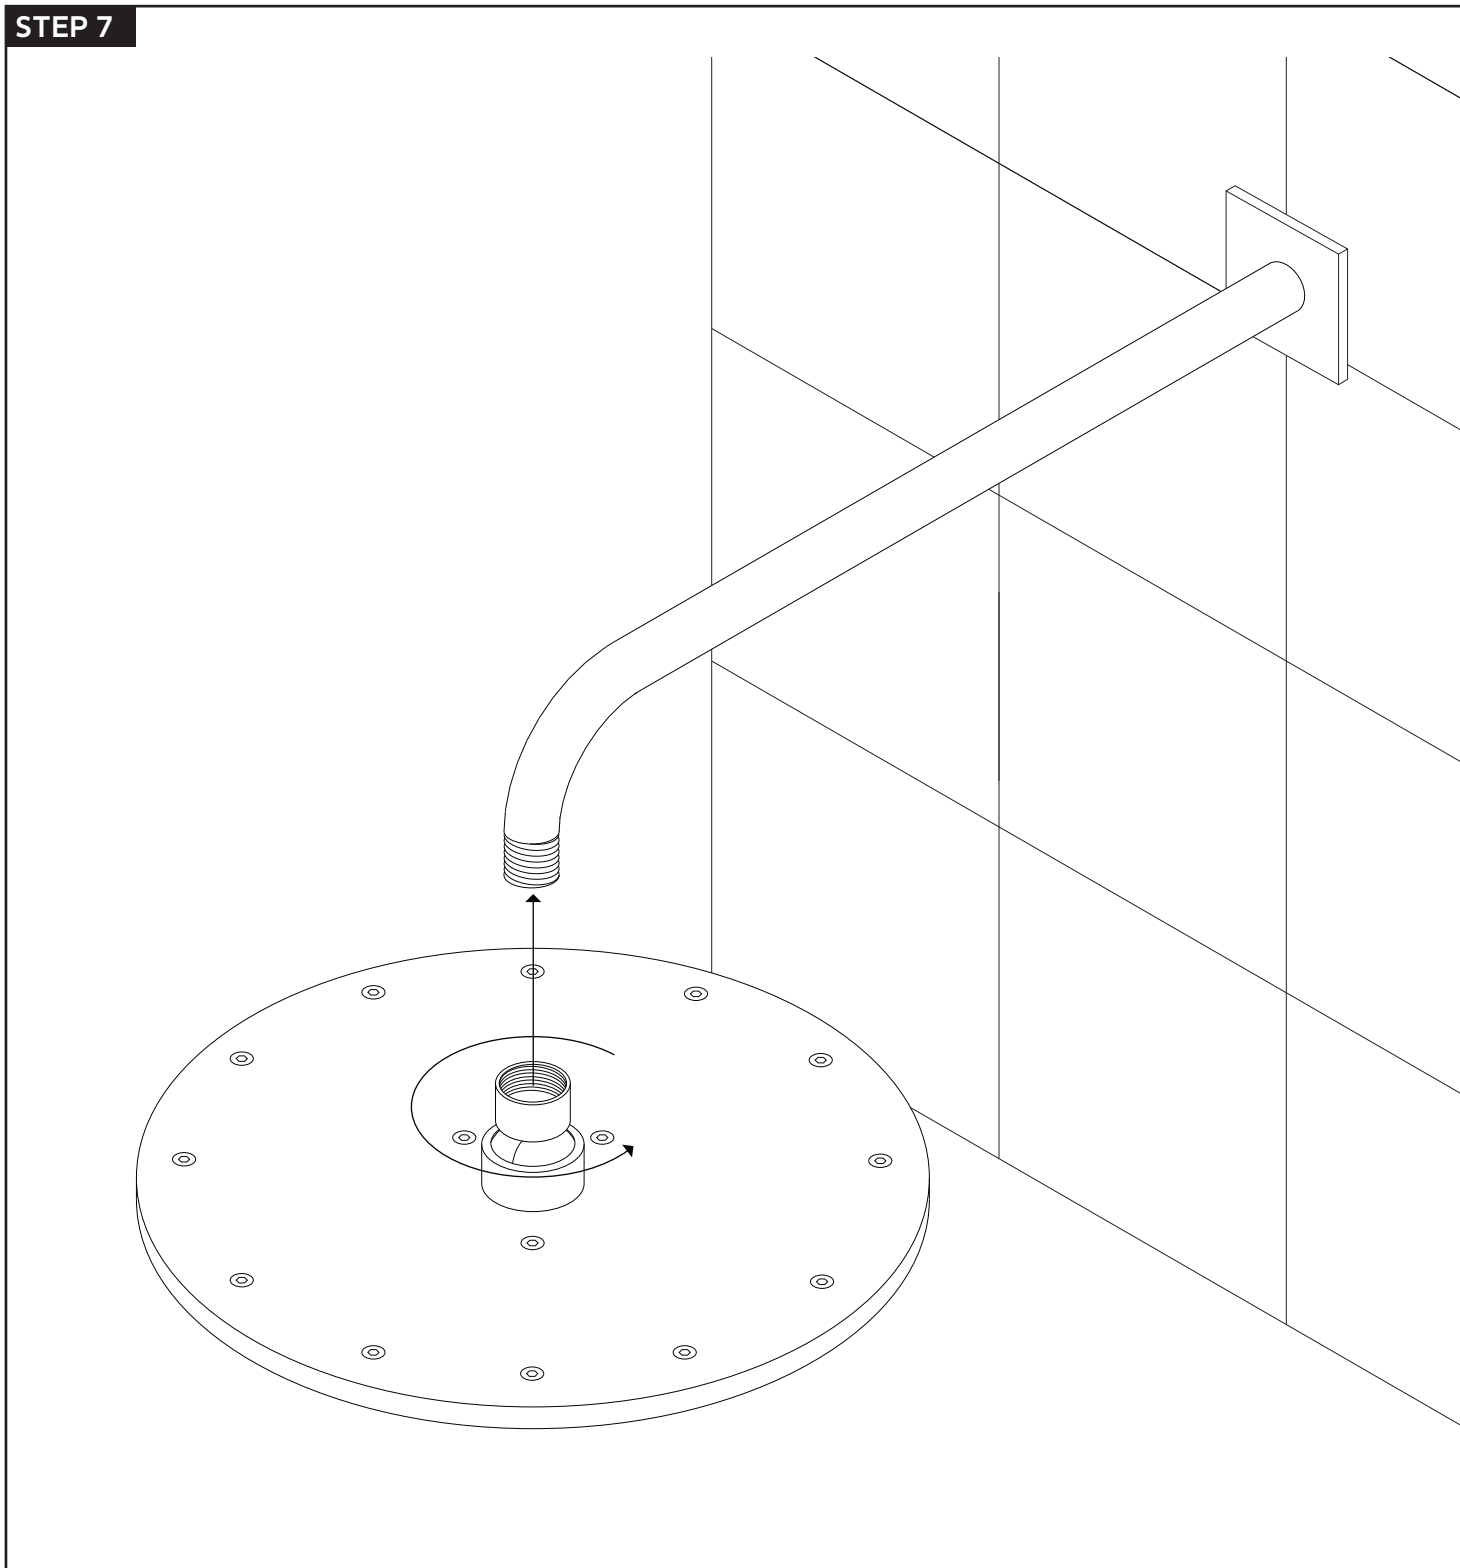

INSTALLATION STEPS

STEP 5

STEP 6

valve trim

shower head

artos[®]

PS121

shower head

STEP 5

STEP 6

INSTALLATION STEPS

STEP 7

artos[®]

PS121

hand shower

INSTALLATION STEPS

STEP 5

STEP 6

STEP 1

STEP 2

1-3/8" DIAMETER THROUGH
FINISHED WALL

MIXED WATER
FROM CONTROL

INSTALLATION STEPS

STEP 3

- ① ESCUTCHEON PLATE: F915-1
- ② SHOWER ARM: F902-1
- ③ SWIVEL ARM SECURING NUT
- ④ SWIVEL ARM
- ⑤ SHOWER HEAD SCREWS
- ⑥ SHOWER HEAD TOP: F901-8
- ⑦ RUBBER MATRIX
- ⑧ SHOWER HEAD BOTTOM

- ① **HAND SHOWER:** F901-3
- ② **HAND SHOWER CHECK VALVE**
- ③ **ESCUTCHEON PLATE**
- ④ **SHOWER OUTLET ELBOW AND HOLDER:** FSC1002
- ⑤ **SHOWER HOSE:** F902-8