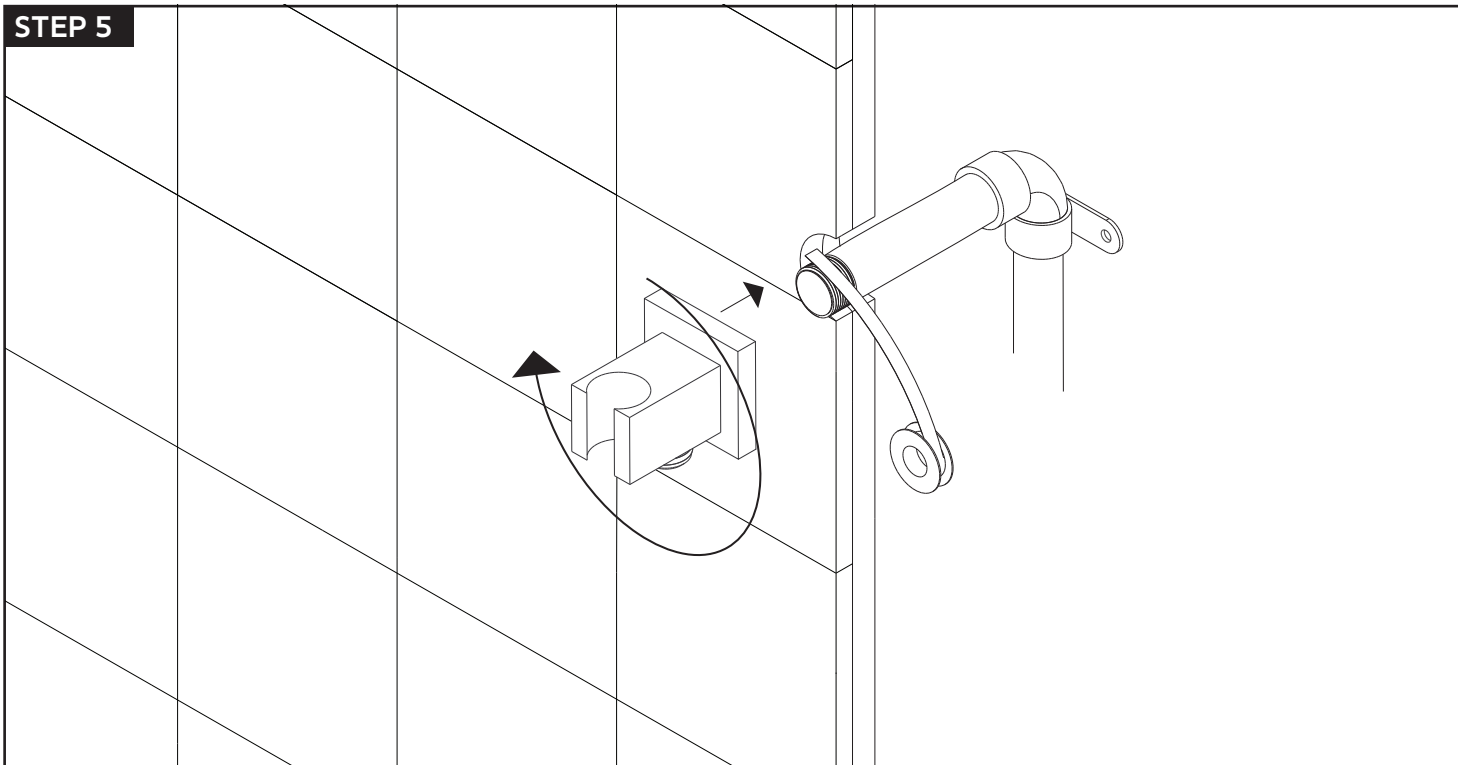

INSTALLATION STEPS

STEP 5