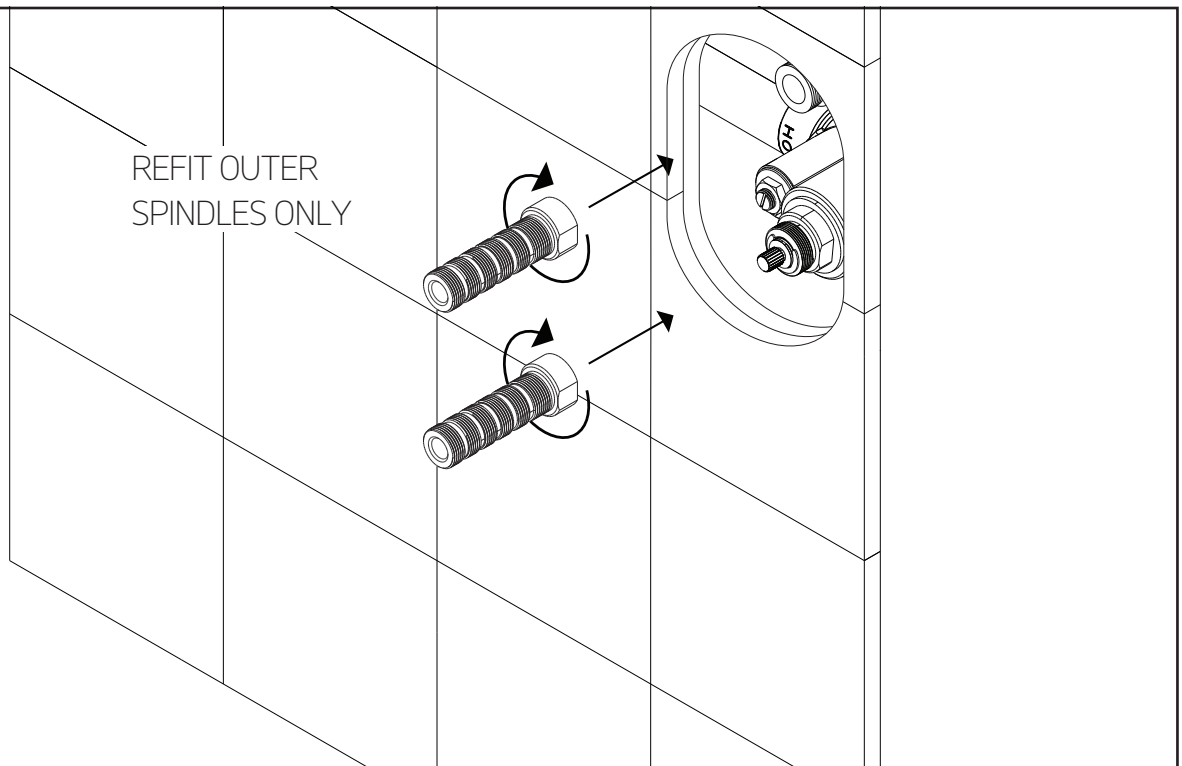

premier series shower set

for shower head

valve trim

STEP 1

STEP 2

artos[®]

PS121

valve trim

INSTALLATION STEPS

STEP 5

STEP 6

valve trim

shower head

artos[®]

PS121

shower head