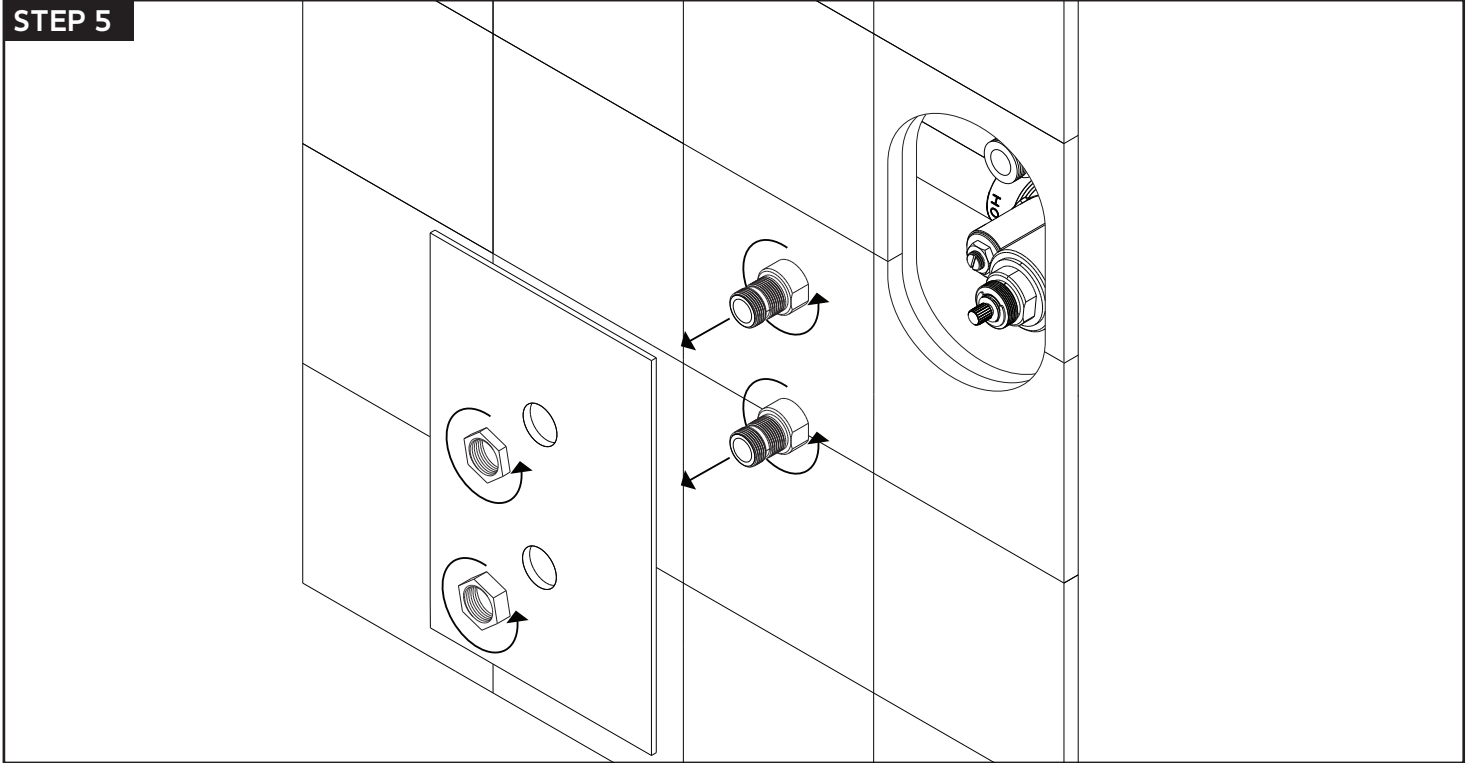

premier series shower set

for shower head

valve trim

STEP 1

STEP 2

artos[®]

PS121

valve trim

INSTALLATION STEPS

STEP 5

STEP 6

valve trim

shower head

artos[®]

PS121

shower head