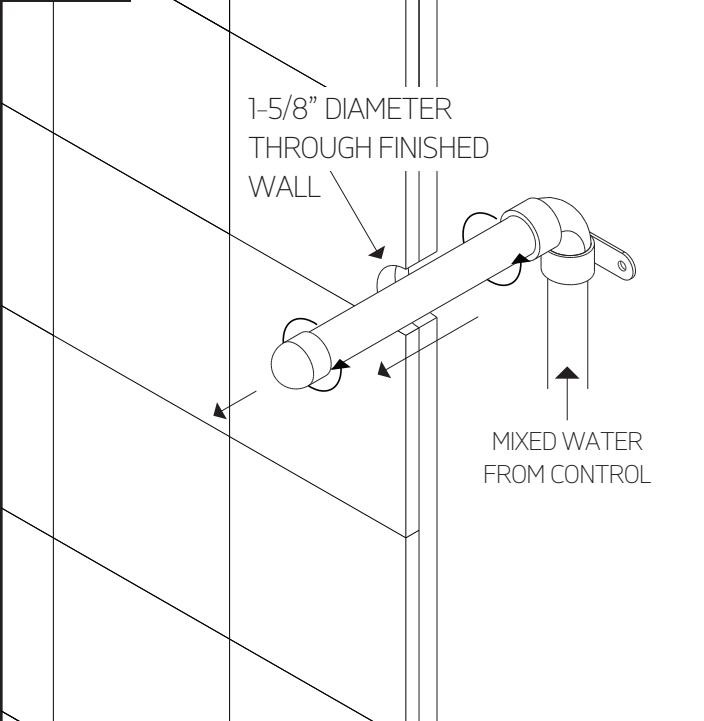

STEP 4

artos[®]

PS 108

hand shower

STEP 1 *ALL DIMENSIONS ARE APPROXIMATE

STEP 3

STEP 2

STEP 4

INSTALLATION STEPS

premier series shower set

STEP 5

STEP 6

- | | |
|------------------------------|-------------------------------|
| ① ESCUTCHEON: F903-8P | ⑧ LOCKING NUT SET SCREW |
| ② DIVERTER LOCKING NUT | ⑨ THERMOSTAT LOCKING NUT |
| ③ NYLON WASHER | ⑩ NYLON WASHER |
| ④ HANDLE HOLE CAP | ⑪ TEMPERATURE LIMITING RING |
| ⑤ DIVERTER HANDLE LEVER | ⑫ THERMOSTAT HANDLE: F904A-1H |
| ⑥ DIVERTER SET SCREW | ⑬ THERMOSTAT SET SCREW |
| ⑦ DIVERTER HANDLE: F903A-12H | ⑭ ALLEN WRENCH |