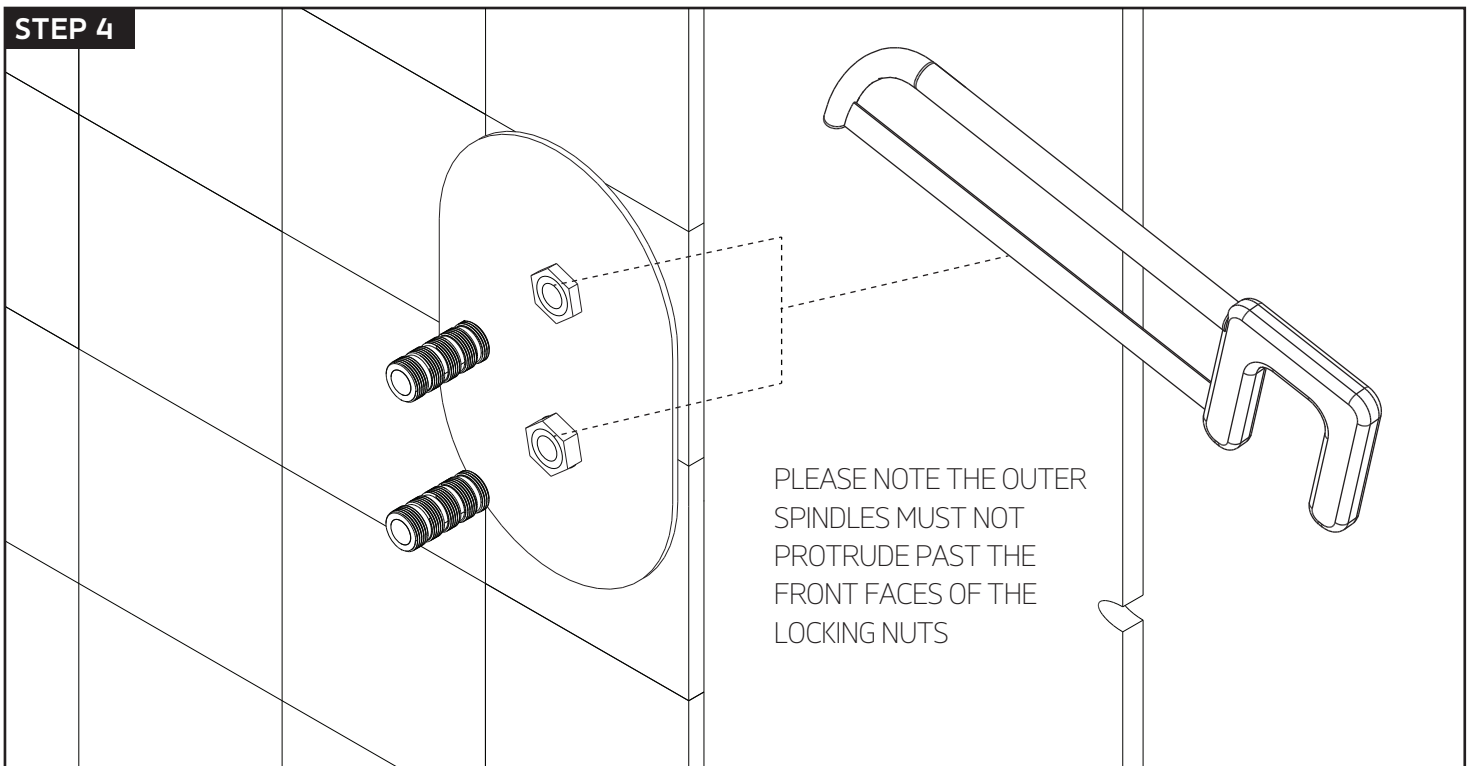

premier series shower set

PRODUCT DIMENSIONS

for hand shower

valve trim

STEP 3

STEP 4

INSTALLATION STEPS

STEP 5