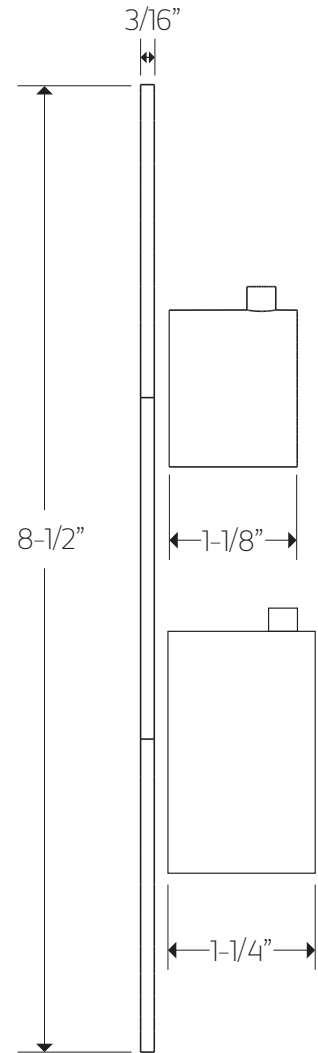

PS108

premier series shower set

OPERATING SPECIFICATIONS

FEATURES

Solid Brass
3-Outlets

OPERATING PRESSURE

Minimum: 15 psi
Maximum: 75 psi
Above 90psi it may be necessary to install a pressure reducer

OPERATING TEMPERATURE

Maximum: 176°

FLOW CAPACITY

Hand Shower: 1.8 USGPM
Shower Head: 1.8 USGPM

F901-8 APPROVAL

artos[®]

PS108

premier series shower set

PRODUCT DIMENSIONS

for wall mount shower head

artos[®]

PS108

premier series shower set

PRODUCT DIMENSIONS

for ceiling mount shower head

artos[®]

PS108

premier series shower set

PRODUCT DIMENSIONS

for hand shower

valve trim

STEP 3

STEP 4

INSTALLATION STEPS

STEP 5