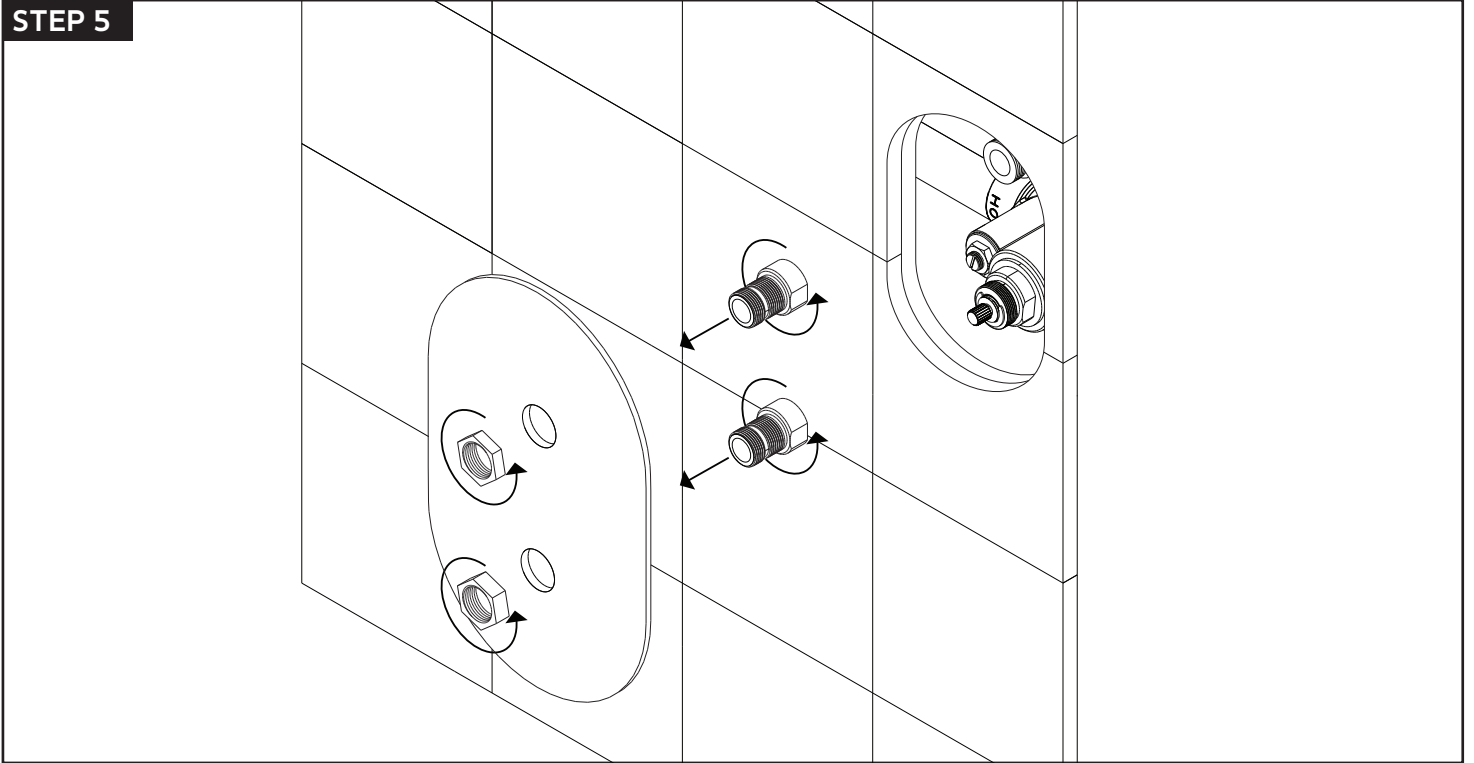

premier series shower set

PRODUCT DIMENSIONS

for hand shower

valve trim

STEP 3

STEP 4

INSTALLATION STEPS

STEP 5

STEP 6

artos[®]

PS108

INSTALLATION STEPS

valve trim

STEP 7

STEP 8

wall mount shower head