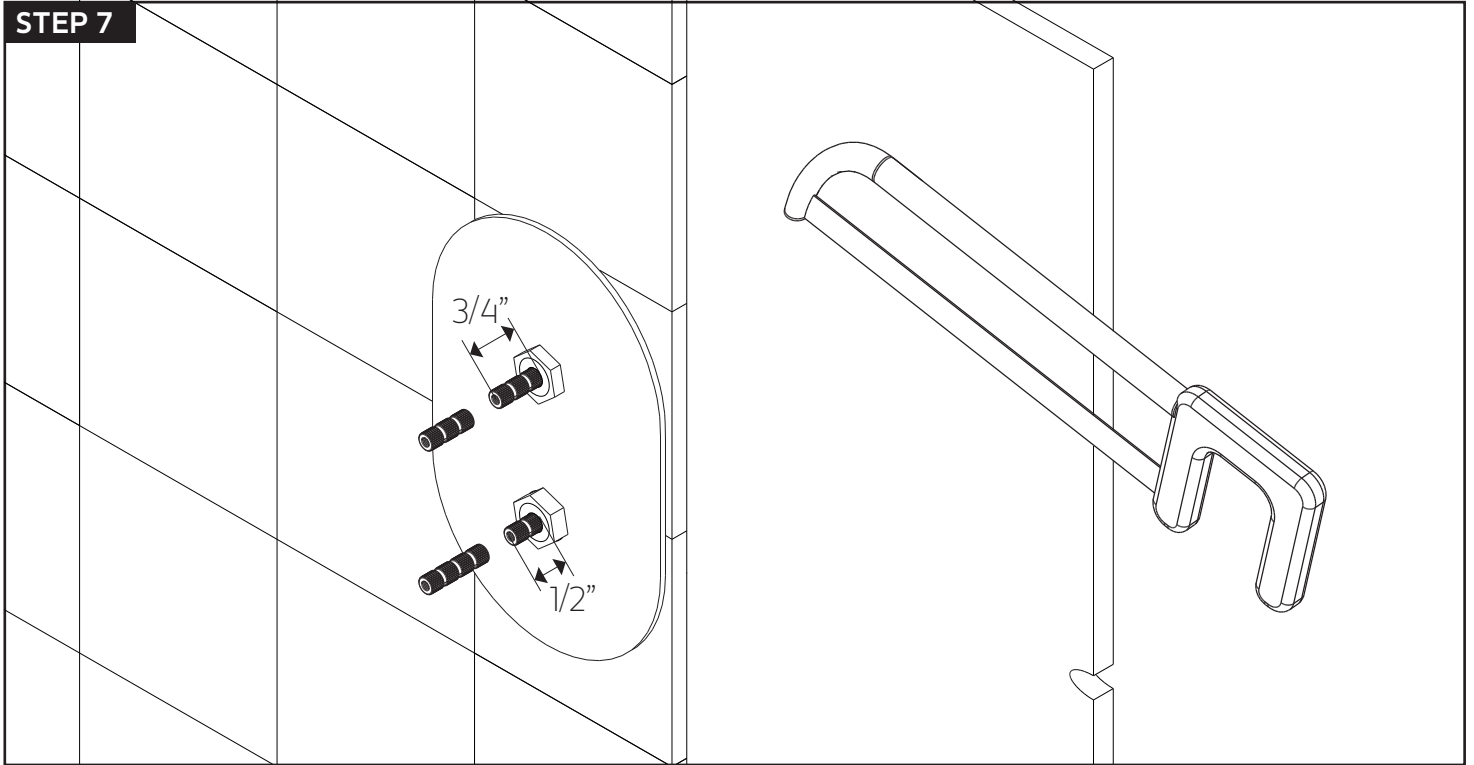

STEP 6

artos[®]

PS108

INSTALLATION STEPS

valve trim

STEP 7

STEP 8

wall mount shower head