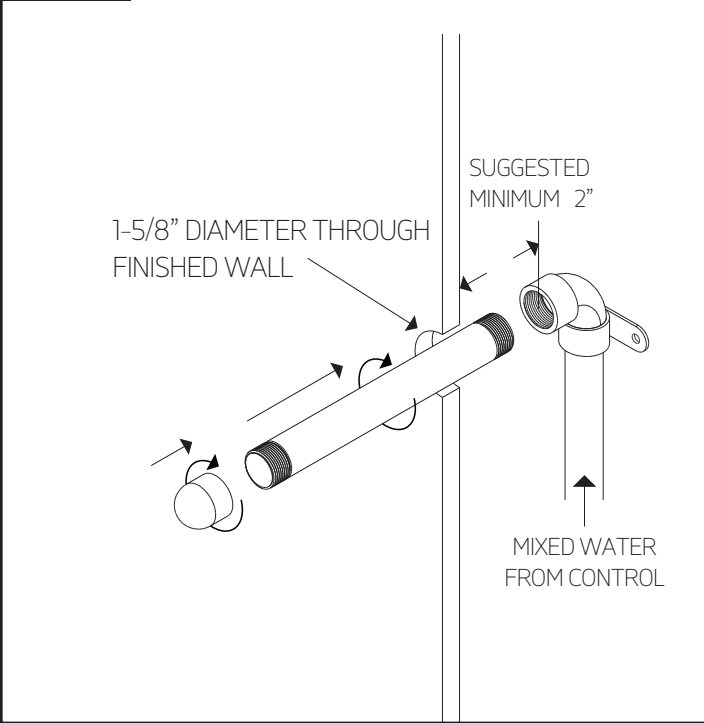

premier series shower set

PRODUCT DIMENSIONS

for hand shower

valve trim

STEP 3

STEP 4

INSTALLATION STEPS

STEP 5

STEP 4

artos[®]

PS 108

hand shower

STEP 1 *ALL DIMENSIONS ARE APPROXIMATE

STEP 3

STEP 2

STEP 4

INSTALLATION STEPS

premier series shower set

STEP 5

STEP 6

- | | |
|------------------------------|-------------------------------|
| ① ESCUTCHEON: F903-8P | ⑧ LOCKING NUT SET SCREW |
| ② DIVERTER LOCKING NUT | ⑨ THERMOSTAT LOCKING NUT |
| ③ NYLON WASHER | ⑩ NYLON WASHER |
| ④ HANDLE HOLE CAP | ⑪ TEMPERATURE LIMITING RING |
| ⑤ DIVERTER HANDLE LEVER | ⑫ THERMOSTAT HANDLE: F904A-1H |
| ⑥ DIVERTER SET SCREW | ⑬ THERMOSTAT SET SCREW |
| ⑦ DIVERTER HANDLE: F903A-12H | ⑭ ALLEN WRENCH |

- ① ESCUTCHEON
- ② SHOWER ARM: F902-3
- ③ SWIVEL ARM SECURING NUT
- ④ SWIVEL ARM
- ⑤ RAINHEAD: F901-8

artos[®]

PS108

premier series shower set

PARTS BREAKDOWN

for F907-5

- ① **HAND SHOWER:** F901-3
- ② **HAND SHOWER CHECK VALVE**
- ③ **ESCUTCHEON PLATE**
- ④ **SHOWER OUTLET ELBOW AND HOLDER:** F902-42
- ⑤ **SHOWER HOSE**