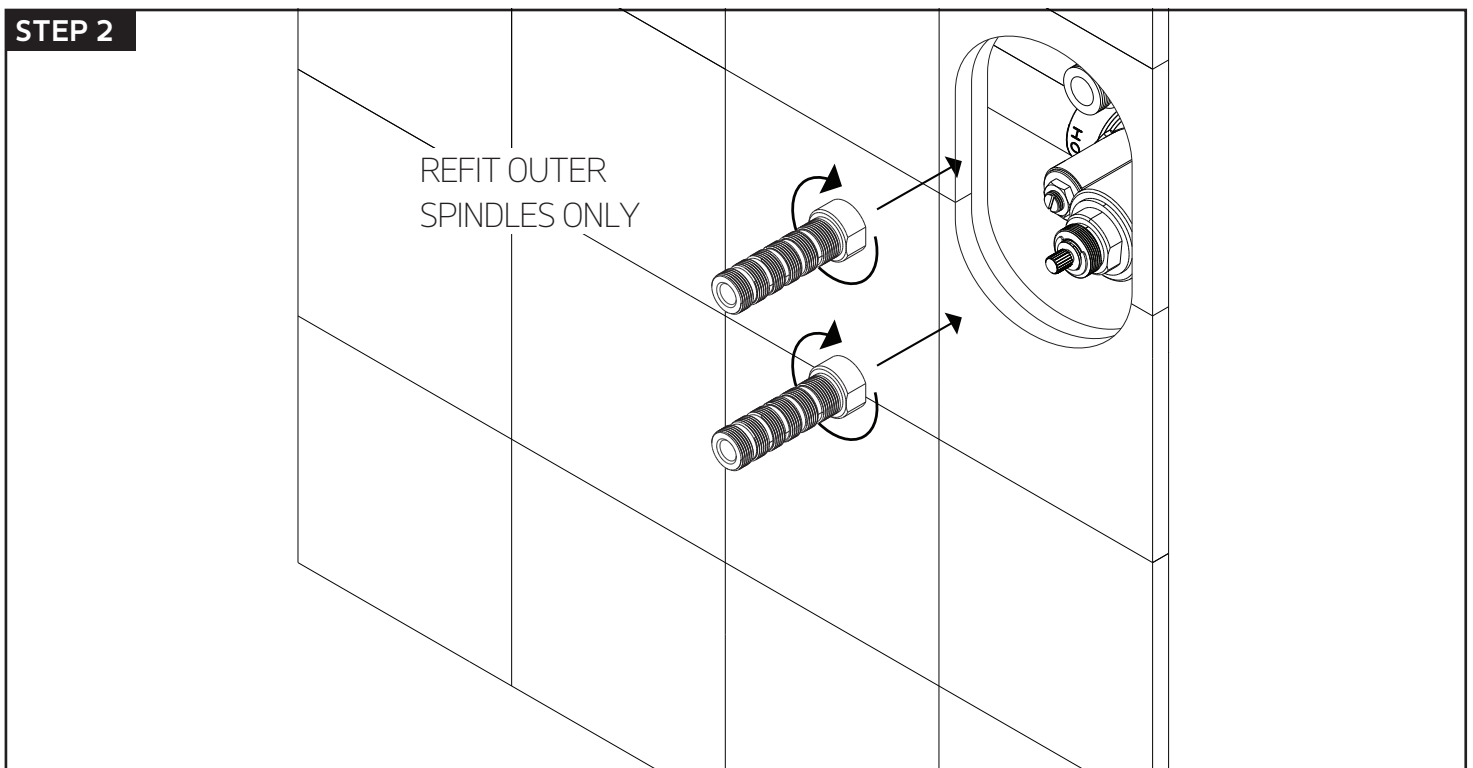

for wall mount shower head

artos[®]

PS108

premier series shower set

PRODUCT DIMENSIONS

for ceiling mount shower head

artos[®]

PS108

premier series shower set

PRODUCT DIMENSIONS

for hand shower

valve trim

STEP 3

STEP 4

INSTALLATION STEPS

STEP 5