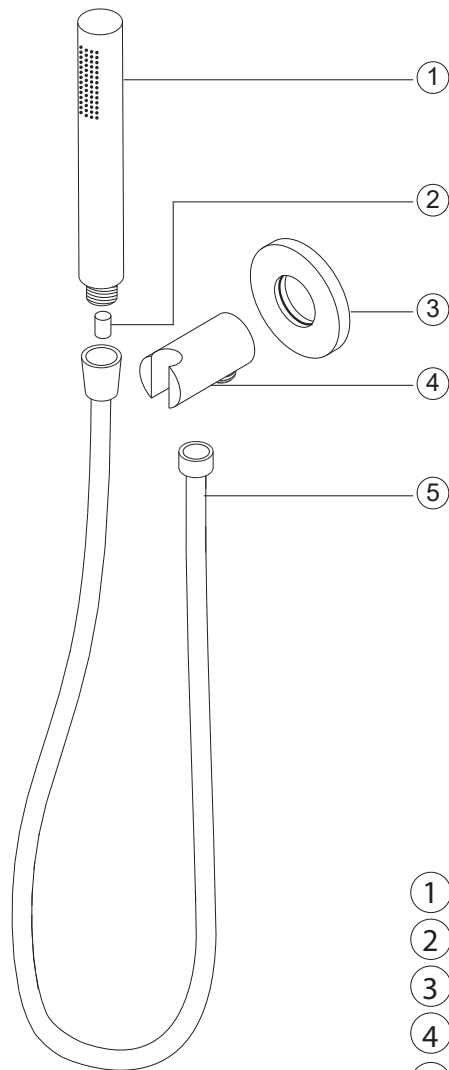

premier series shower set

PRODUCT DIMENSIONS

for hand shower

valve trim

STEP 3

STEP 4

INSTALLATION STEPS

STEP 5

INSTALLATION STEPS

premier series shower set

STEP 5

STEP 6

- | | |
|------------------------------|-------------------------------|
| ① ESCUTCHEON: F903-8P | ⑧ LOCKING NUT SET SCREW |
| ② DIVERTER LOCKING NUT | ⑨ THERMOSTAT LOCKING NUT |
| ③ NYLON WASHER | ⑩ NYLON WASHER |
| ④ HANDLE HOLE CAP | ⑪ TEMPERATURE LIMITING RING |
| ⑤ DIVERTER HANDLE LEVER | ⑫ THERMOSTAT HANDLE: F904A-1H |
| ⑥ DIVERTER SET SCREW | ⑬ THERMOSTAT SET SCREW |
| ⑦ DIVERTER HANDLE: F903A-12H | ⑭ ALLEN WRENCH |

- ① ESCUTCHEON
- ② SHOWER ARM: F902-3
- ③ SWIVEL ARM SECURING NUT
- ④ SWIVEL ARM
- ⑤ RAINHEAD: F901-8

artos[®]

PS108

premier series shower set

PARTS BREAKDOWN

for F907-5

- ① **HAND SHOWER:** F901-3
- ② **HAND SHOWER CHECK VALVE**
- ③ **ESCUTCHEON PLATE**
- ④ **SHOWER OUTLET ELBOW AND HOLDER:** F902-42
- ⑤ **SHOWER HOSE**