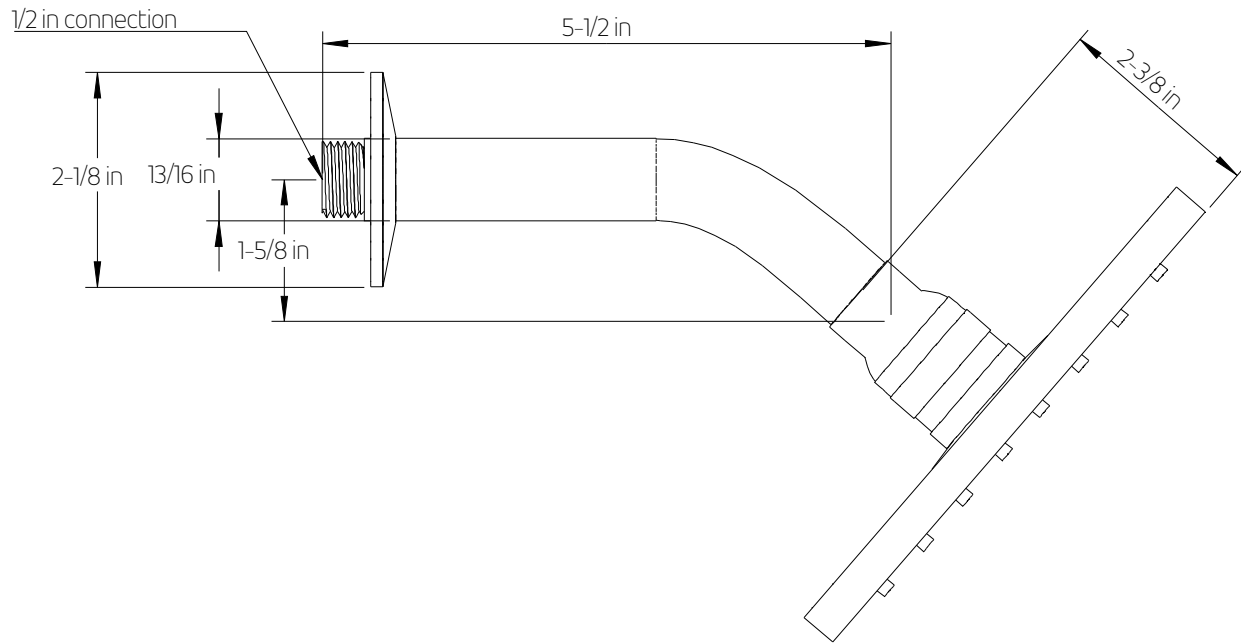

Maximum: 176°

FLOW CAPACITY

Hand Shower: 1.8 USGPM
Shower Head: 1.8 USGPM

F901-8 APPROVAL

artos[®]

PS108

premier series shower set

PRODUCT DIMENSIONS

for wall mount shower head

artos[®]

PS108

premier series shower set

PRODUCT DIMENSIONS

for ceiling mount shower head

artos[®]

PS108