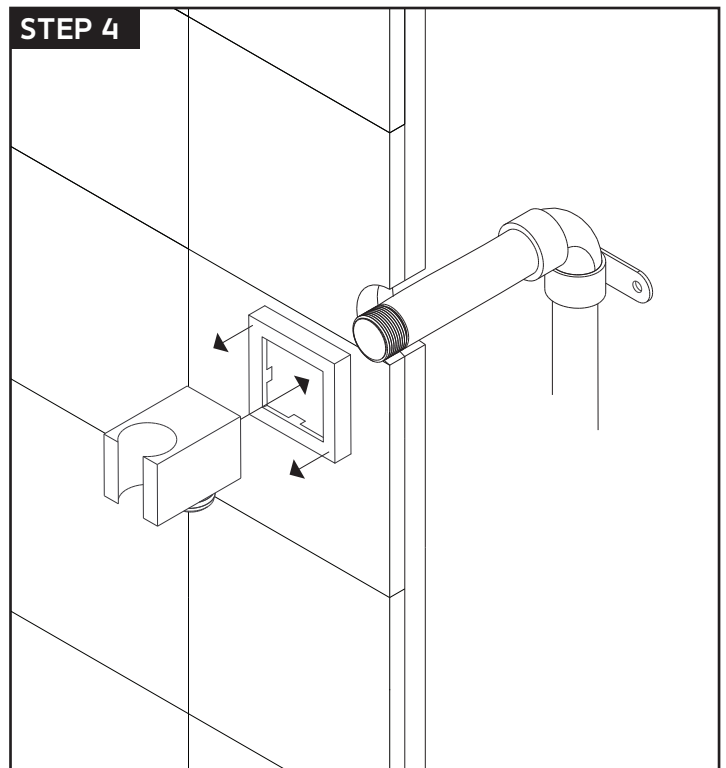

STEP 4

artos[®]

PS 108

hand shower

STEP 1 *ALL DIMENSIONS ARE APPROXIMATE

STEP 3

STEP 2

STEP 4

INSTALLATION STEPS

premier series shower set

STEP 5

STEP 6

- | | |
|------------------------------|-------------------------------|
| ① ESCUTCHEON: F903-8P | ⑧ LOCKING NUT SET SCREW |
| ② DIVERTER LOCKING NUT | ⑨ THERMOSTAT LOCKING NUT |
| ③ NYLON WASHER | ⑩ NYLON WASHER |
| ④ HANDLE HOLE CAP | ⑪ TEMPERATURE LIMITING RING |
| ⑤ DIVERTER HANDLE LEVER | ⑫ THERMOSTAT HANDLE: F904A-1H |
| ⑥ DIVERTER SET SCREW | ⑬ THERMOSTAT SET SCREW |
| ⑦ DIVERTER HANDLE: F903A-12H | ⑭ ALLEN WRENCH |