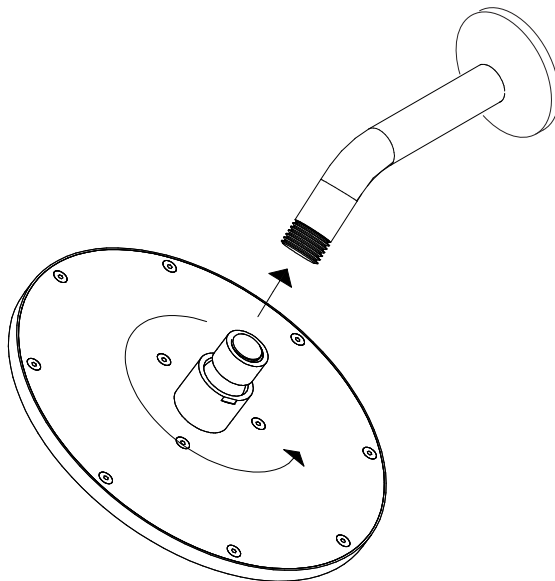

INSTALLATION STEPS

STEP 5

STEP 6

STEP 7