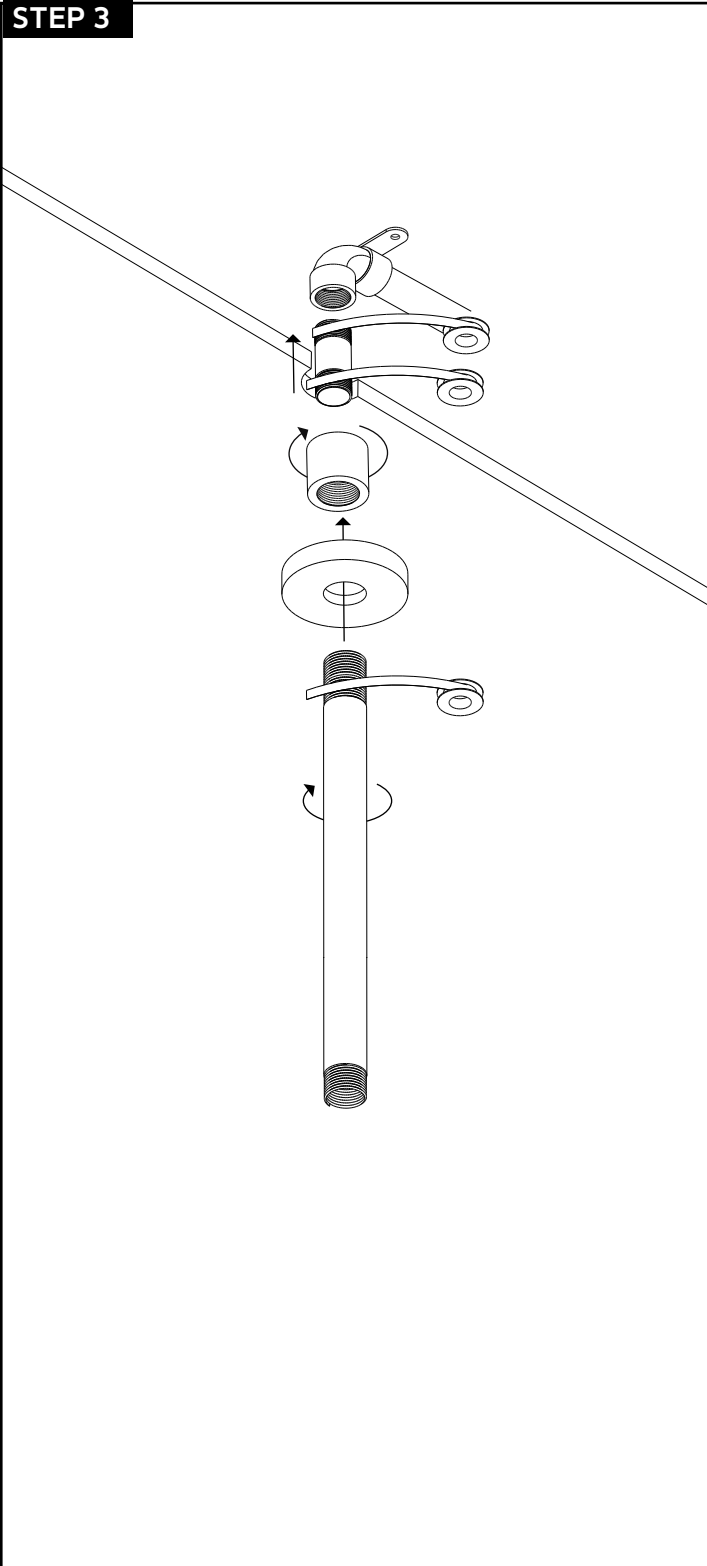

STEP 7

artos®

PS108

ceiling mount shower head

STEP 1

STEP 2

INSTALLATION STEPS

STEP 3