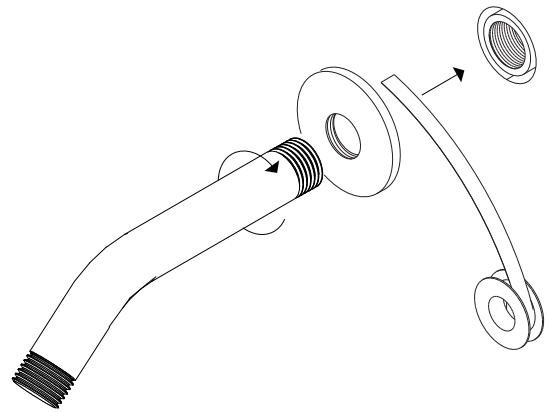

premier series shower set

PRODUCT DIMENSIONS

for hand shower

valve trim

STEP 3

STEP 4

INSTALLATION STEPS

STEP 5

STEP 6

artos[®]

PS108

INSTALLATION STEPS

valve trim

STEP 7

STEP 8

wall mount shower head

STEP 1

STEP 2

artos[®]

PS108

wall mount shower head

INSTALLATION STEPS

STEP 5

STEP 6