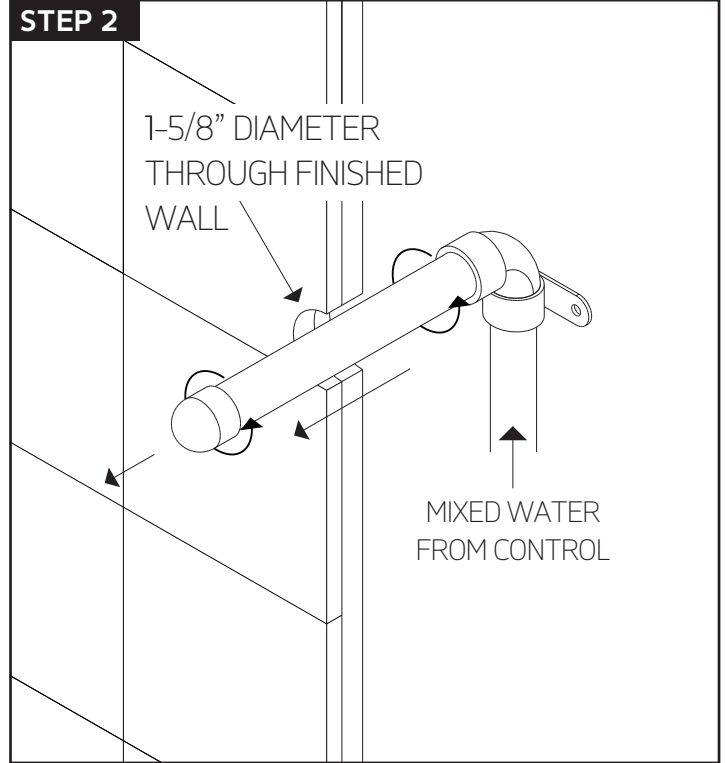

STEP 7

artos®

PS108

ceiling mount shower head

STEP 1

STEP 2

INSTALLATION STEPS

STEP 3

STEP 4

artos[®]

PS 108

hand shower

STEP 1 *ALL DIMENSIONS ARE APPROXIMATE

STEP 3

STEP 2

STEP 4

INSTALLATION STEPS

premier series shower set

STEP 5

STEP 6

- | | |
|------------------------------|-------------------------------|
| ① ESCUTCHEON: F903-8P | ⑧ LOCKING NUT SET SCREW |
| ② DIVERTER LOCKING NUT | ⑨ THERMOSTAT LOCKING NUT |
| ③ NYLON WASHER | ⑩ NYLON WASHER |
| ④ HANDLE HOLE CAP | ⑪ TEMPERATURE LIMITING RING |
| ⑤ DIVERTER HANDLE LEVER | ⑫ THERMOSTAT HANDLE: F904A-1H |
| ⑥ DIVERTER SET SCREW | ⑬ THERMOSTAT SET SCREW |
| ⑦ DIVERTER HANDLE: F903A-12H | ⑭ ALLEN WRENCH |

- ① ESCUTCHEON
- ② SHOWER ARM: F902-3
- ③ SWIVEL ARM SECURING NUT
- ④ SWIVEL ARM
- ⑤ RAINHEAD: F901-8

artos[®]

PS108

premier series shower set

PARTS BREAKDOWN

for F907-5

- ① **HAND SHOWER:** F901-3
- ② **HAND SHOWER CHECK VALVE**
- ③ **ESCUTCHEON PLATE**
- ④ **SHOWER OUTLET ELBOW AND HOLDER:** F902-42
- ⑤ **SHOWER HOSE**