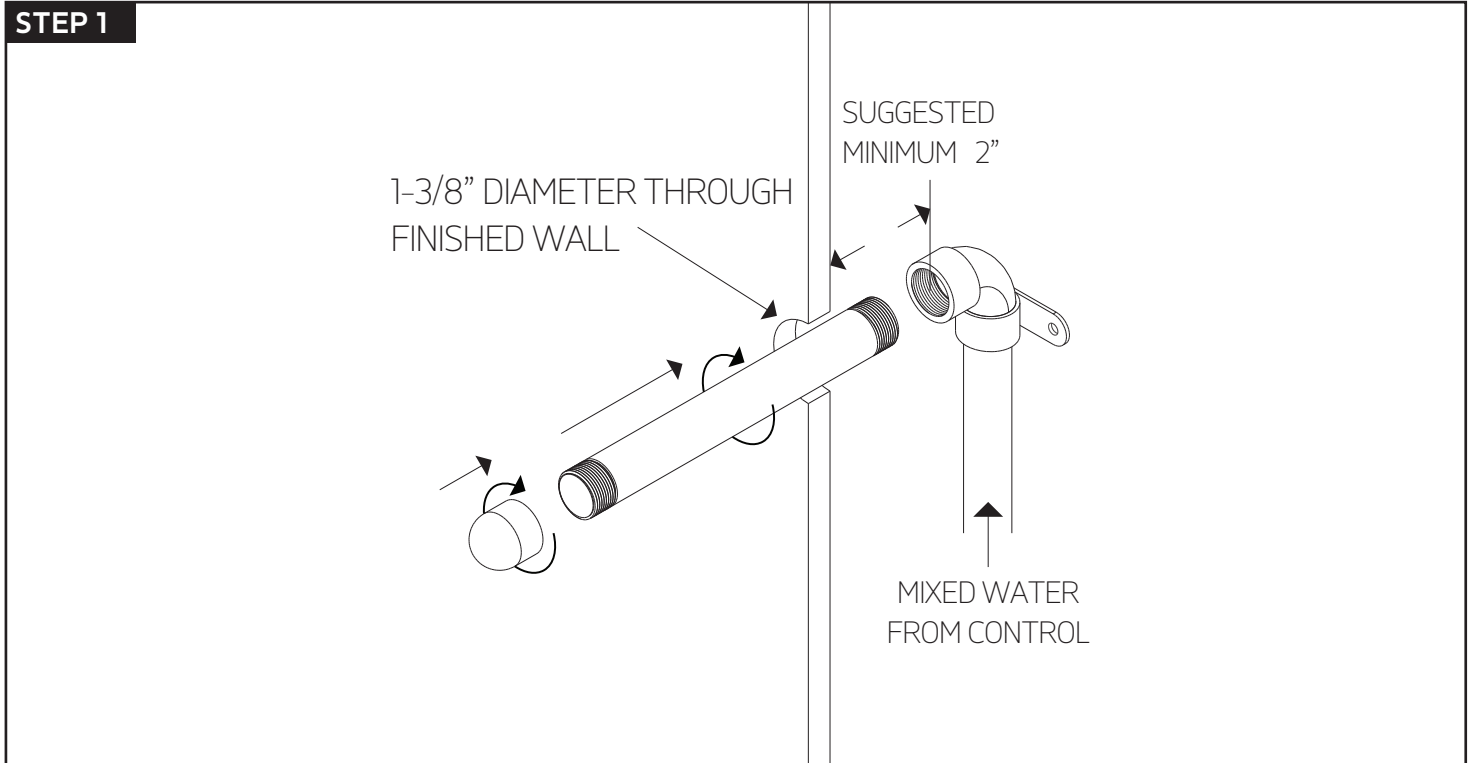

wall mount shower head

STEP 1