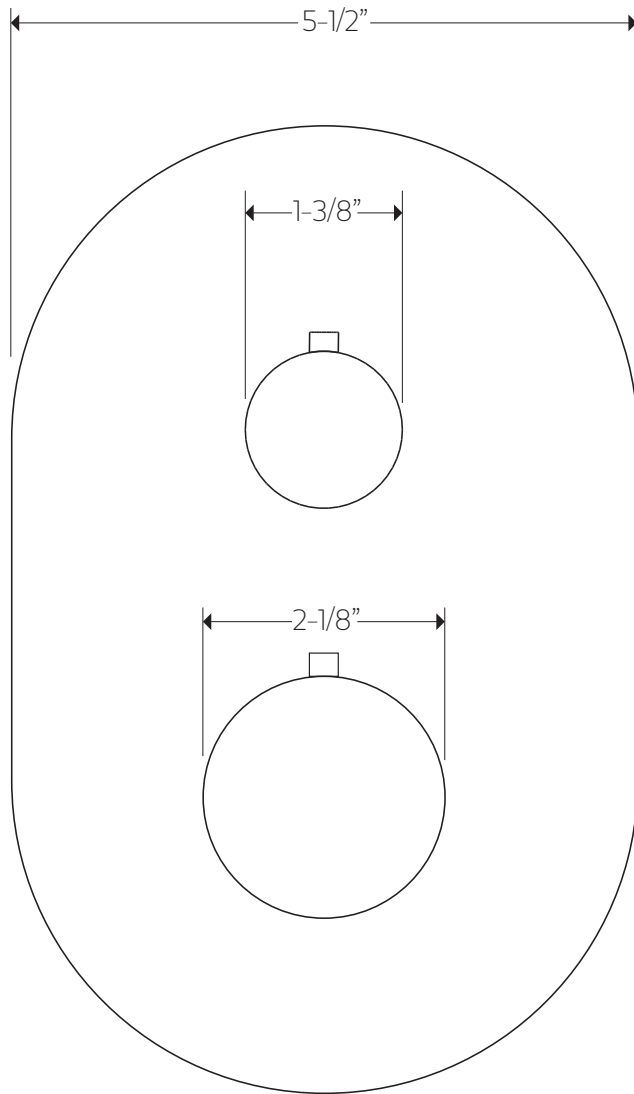

Maximum: 176°

FLOW CAPACITY

Hand Shower: 1.8 USGPM
Shower Head: 1.8 USGPM

F901-8 APPROVAL

artos[®]

PS108

premier series shower set

PRODUCT DIMENSIONS

for wall mount shower head

artos[®]

PS108

premier series shower set

PRODUCT DIMENSIONS

for ceiling mount shower head

artos[®]

PS108