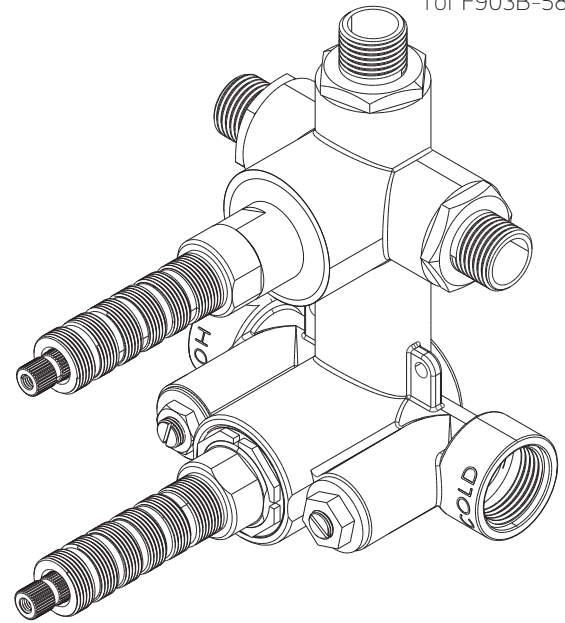

INSTALLATION STEPS

premier series shower set

STEP 5

STEP 6

- | | |
|------------------------------|-------------------------------|
| ① ESCUTCHEON: F903-8P | ⑧ LOCKING NUT SET SCREW |
| ② DIVERTER LOCKING NUT | ⑨ THERMOSTAT LOCKING NUT |
| ③ NYLON WASHER | ⑩ NYLON WASHER |
| ④ HANDLE HOLE CAP | ⑪ TEMPERATURE LIMITING RING |
| ⑤ DIVERTER HANDLE LEVER | ⑫ THERMOSTAT HANDLE: F904A-1H |
| ⑥ DIVERTER SET SCREW | ⑬ THERMOSTAT SET SCREW |
| ⑦ DIVERTER HANDLE: F903A-12H | ⑭ ALLEN WRENCH |

- ① ESCUTCHEON
- ② SHOWER ARM: F902-3
- ③ SWIVEL ARM SECURING NUT
- ④ SWIVEL ARM
- ⑤ RAINHEAD: F901-8

artos[®]

PS108

premier series shower set

PARTS BREAKDOWN

for F907-5

- ① **HAND SHOWER:** F901-3
- ② **HAND SHOWER CHECK VALVE**
- ③ **ESCUTCHEON PLATE**
- ④ **SHOWER OUTLET ELBOW AND HOLDER:** F902-42
- ⑤ **SHOWER HOSE**