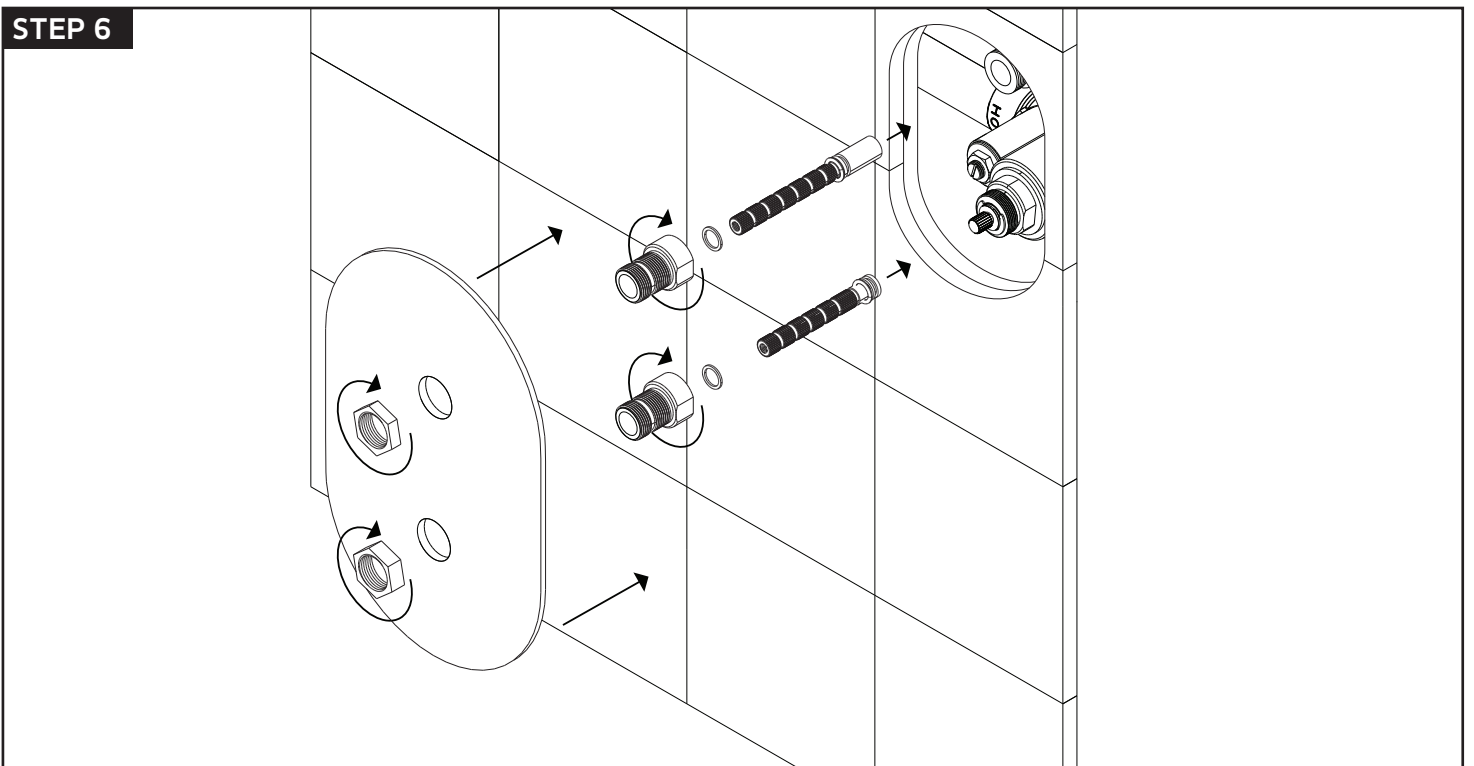

premier series shower set

PRODUCT DIMENSIONS

for hand shower

valve trim

STEP 3

STEP 4

INSTALLATION STEPS

STEP 5

STEP 6

artos[®]

PS108

INSTALLATION STEPS

valve trim

STEP 7

STEP 8

wall mount shower head