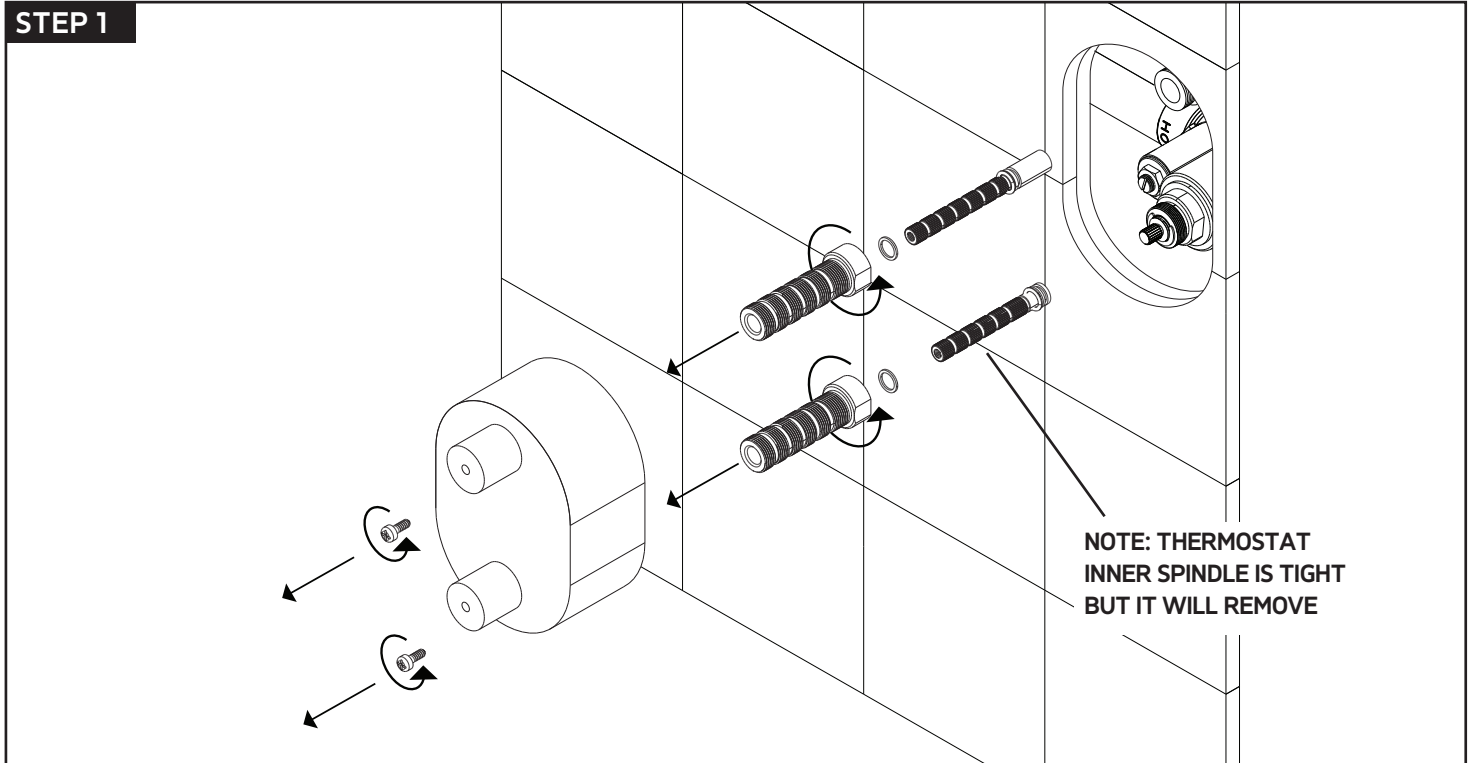

for wall mount shower head

artos[®]

PS108

premier series shower set

PRODUCT DIMENSIONS

for ceiling mount shower head

artos[®]

PS108

premier series shower set

PRODUCT DIMENSIONS

for hand shower

valve trim

STEP 3

STEP 4

INSTALLATION STEPS

STEP 5