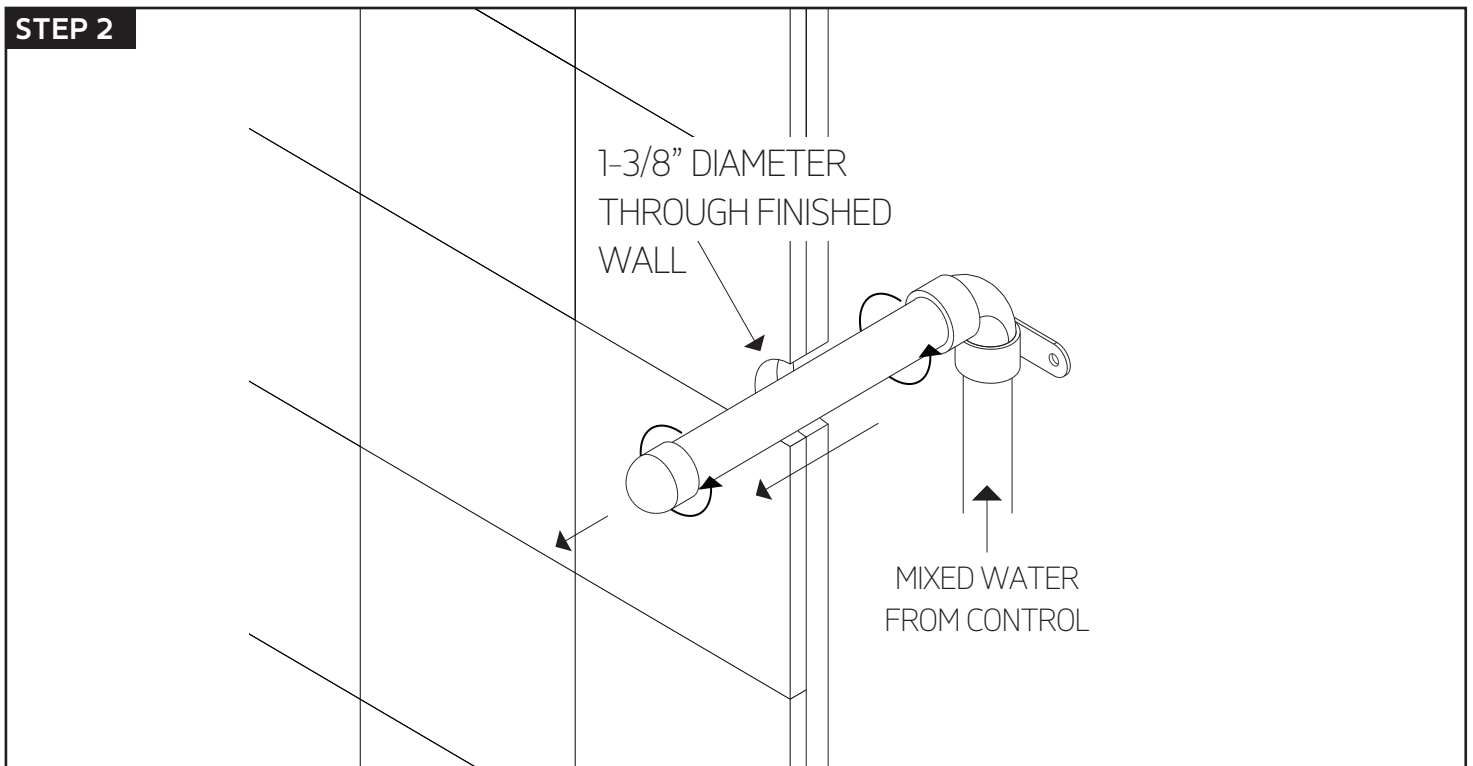

wall mount shower head

STEP 1

STEP 2