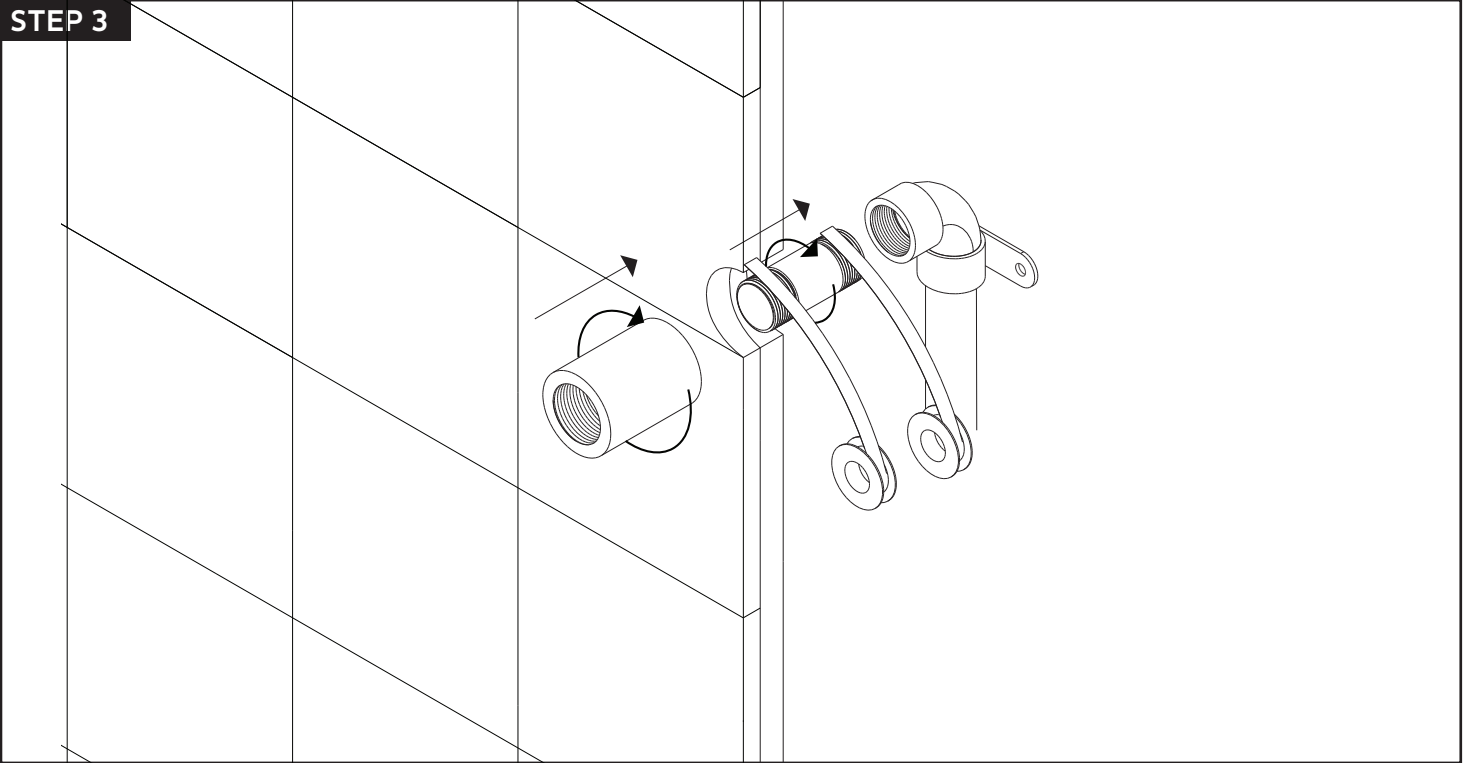

STEP 1

STEP 2

artos[®]

PS108

wall mount shower head

INSTALLATION STEPS

STEP 5

STEP 6