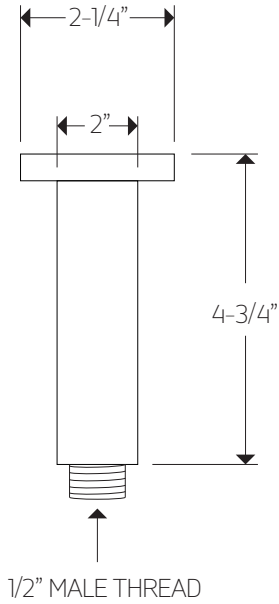

Maximum: 176°

FLOW CAPACITY

Hand Shower: 1.8 USGPM
Shower Head: 1.8 USGPM

F901-8 APPROVAL

artos[®]

PS108

premier series shower set

PRODUCT DIMENSIONS

for wall mount shower head

artos[®]

PS108

premier series shower set

PRODUCT DIMENSIONS

for ceiling mount shower head

artos[®]

PS108

premier series shower set

PRODUCT DIMENSIONS

for hand shower

valve trim

STEP 3

STEP 4

INSTALLATION STEPS

STEP 5