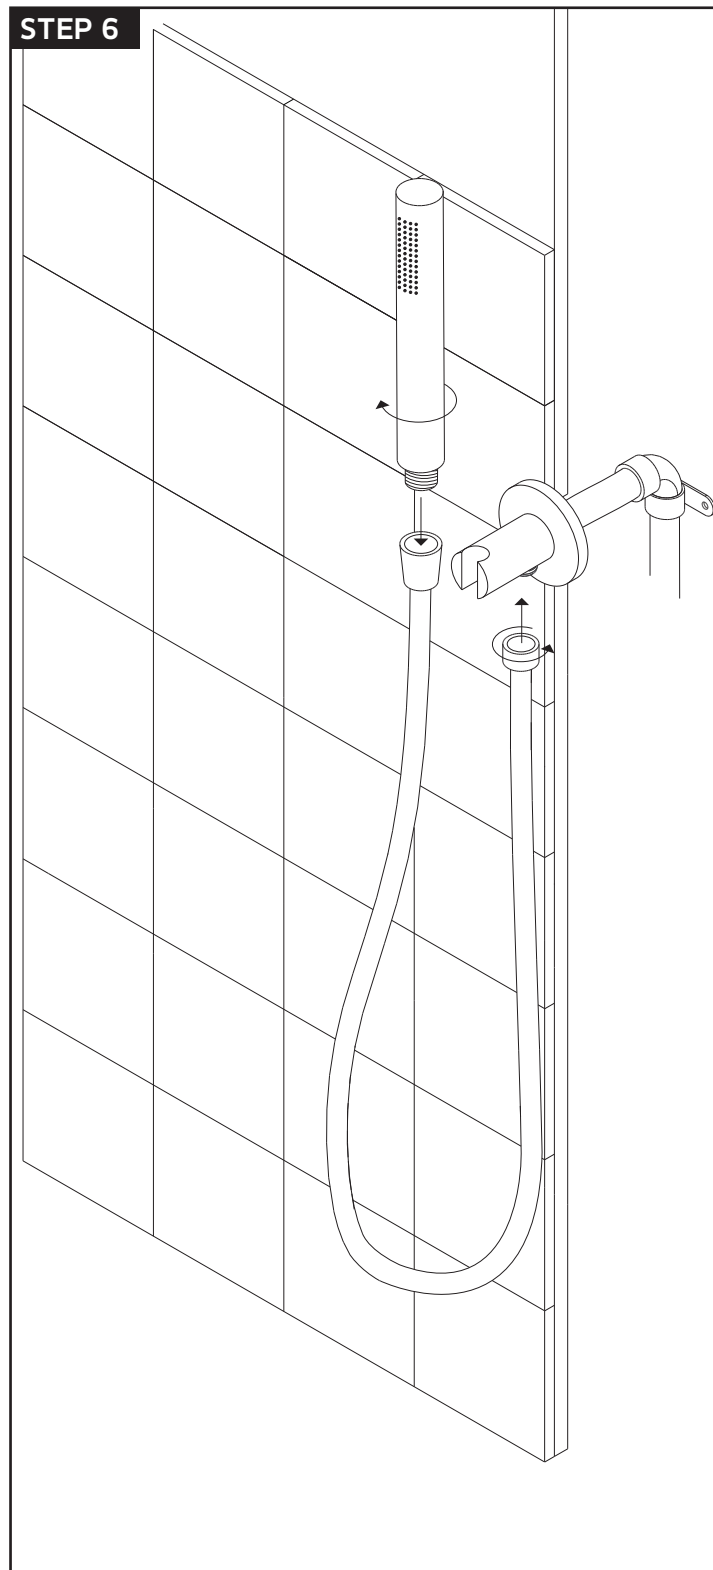

STEP 4

artos[®]

PS 108

hand shower

STEP 1 *ALL DIMENSIONS ARE APPROXIMATE

STEP 3

STEP 2

STEP 4

INSTALLATION STEPS

premier series shower set

STEP 5

STEP 6

- | | |
|------------------------------|-------------------------------|
| ① ESCUTCHEON: F903-8P | ⑧ LOCKING NUT SET SCREW |
| ② DIVERTER LOCKING NUT | ⑨ THERMOSTAT LOCKING NUT |
| ③ NYLON WASHER | ⑩ NYLON WASHER |
| ④ HANDLE HOLE CAP | ⑪ TEMPERATURE LIMITING RING |
| ⑤ DIVERTER HANDLE LEVER | ⑫ THERMOSTAT HANDLE: F904A-1H |
| ⑥ DIVERTER SET SCREW | ⑬ THERMOSTAT SET SCREW |
| ⑦ DIVERTER HANDLE: F903A-12H | ⑭ ALLEN WRENCH |