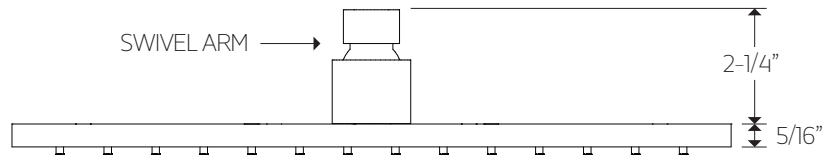

for wall mount shower head

artos[®]

PS108

premier series shower set

PRODUCT DIMENSIONS

for ceiling mount shower head

artos[®]

PS108