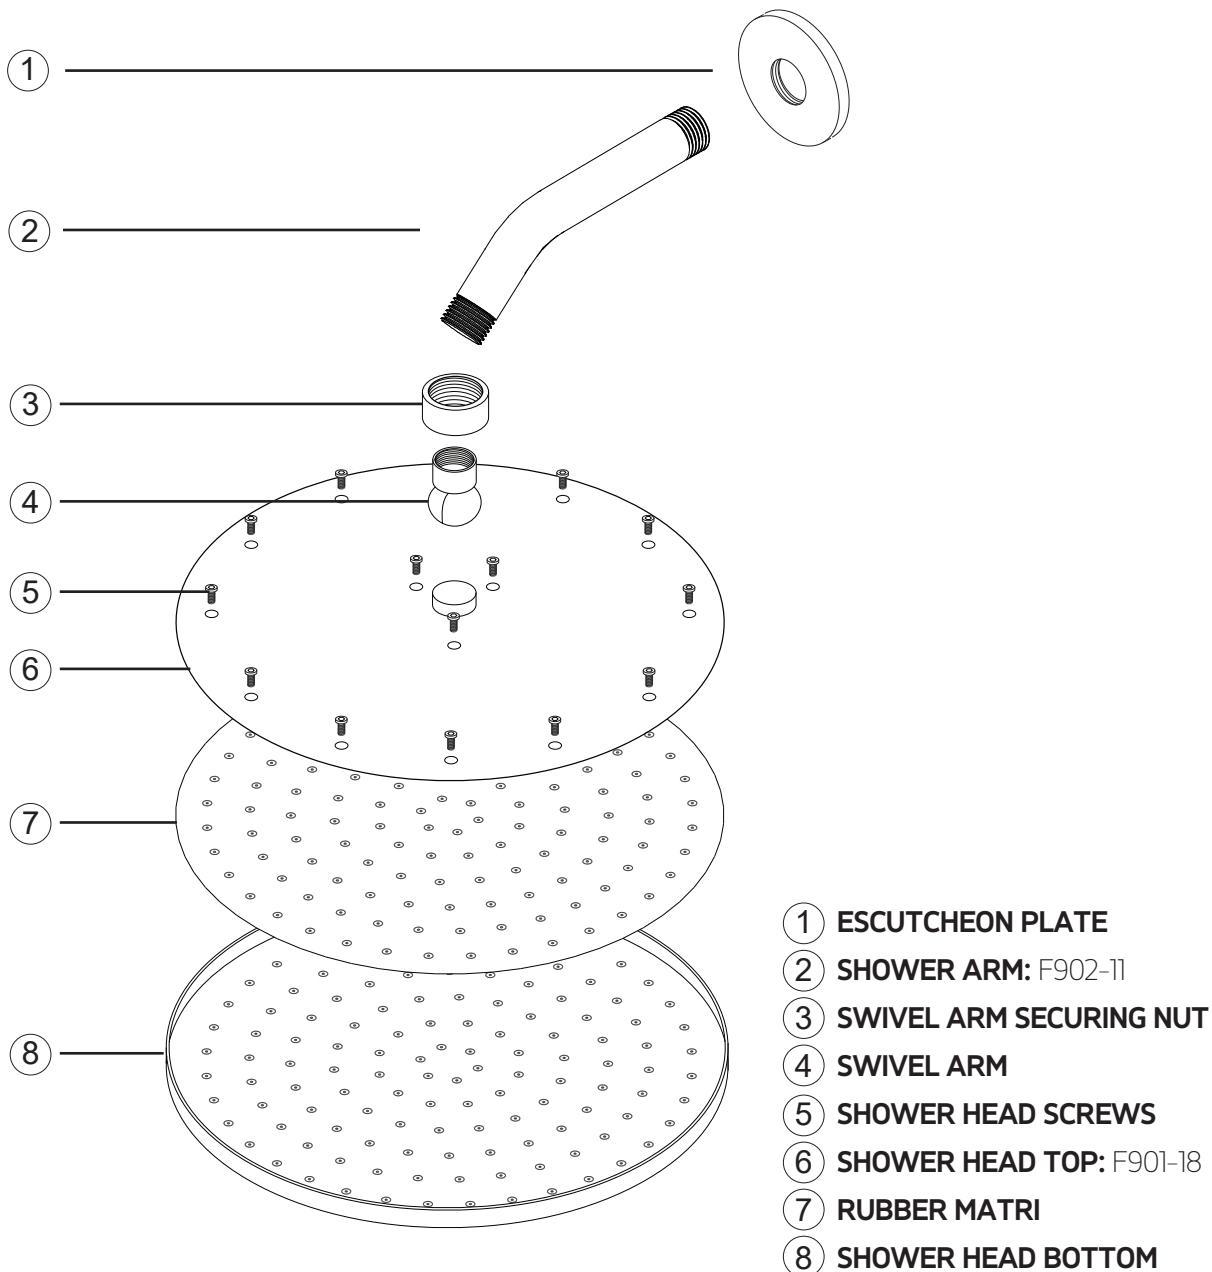

STEP 4

artos[®]

PS 108

hand shower

STEP 1 *ALL DIMENSIONS ARE APPROXIMATE

STEP 3

STEP 2

STEP 4

INSTALLATION STEPS

premier series shower set

STEP 5

STEP 6

- | | |
|------------------------------|-------------------------------|
| ① ESCUTCHEON: F903-8P | ⑧ LOCKING NUT SET SCREW |
| ② DIVERTER LOCKING NUT | ⑨ THERMOSTAT LOCKING NUT |
| ③ NYLON WASHER | ⑩ NYLON WASHER |
| ④ HANDLE HOLE CAP | ⑪ TEMPERATURE LIMITING RING |
| ⑤ DIVERTER HANDLE LEVER | ⑫ THERMOSTAT HANDLE: F904A-1H |
| ⑥ DIVERTER SET SCREW | ⑬ THERMOSTAT SET SCREW |
| ⑦ DIVERTER HANDLE: F903A-12H | ⑭ ALLEN WRENCH |

- ① ESCUTCHEON
- ② SHOWER ARM: F902-3
- ③ SWIVEL ARM SECURING NUT
- ④ SWIVEL ARM
- ⑤ RAINHEAD: F901-8

artos[®]

PS108

premier series shower set

PARTS BREAKDOWN

for F907-5

- ① **HAND SHOWER:** F901-3
- ② **HAND SHOWER CHECK VALVE**
- ③ **ESCUTCHEON PLATE**
- ④ **SHOWER OUTLET ELBOW AND HOLDER:** F902-42
- ⑤ **SHOWER HOSE**