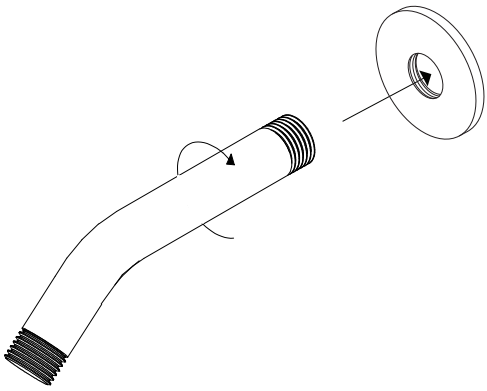

premier series shower set

PRODUCT DIMENSIONS

for hand shower

valve trim

STEP 3

STEP 4

INSTALLATION STEPS

STEP 5

STEP 6

artos[®]

PS108

INSTALLATION STEPS

valve trim

STEP 7

STEP 8

wall mount shower head

STEP 1

STEP 2

artos[®]

PS108

wall mount shower head

INSTALLATION STEPS

STEP 5

STEP 6