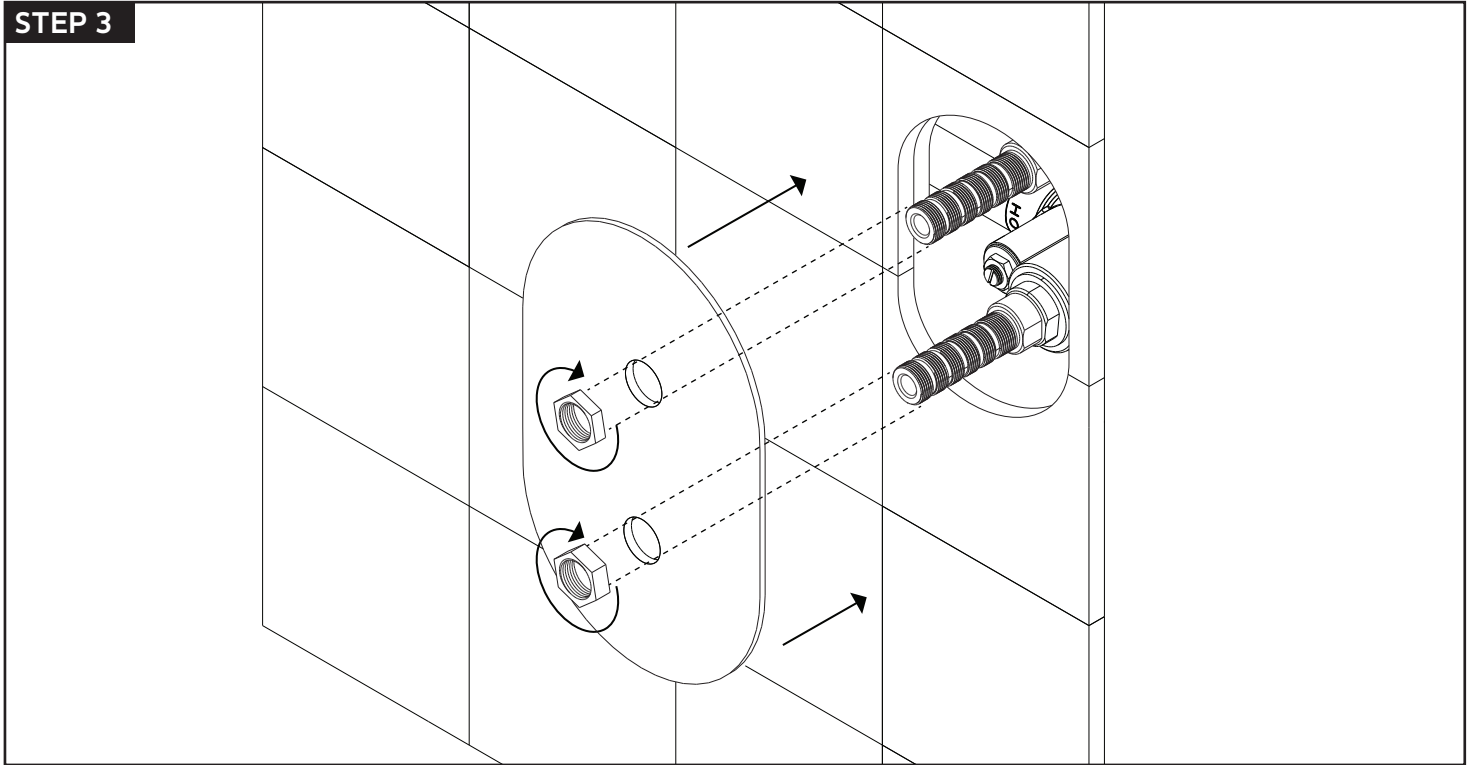

premier series shower set

PRODUCT DIMENSIONS

for hand shower

valve trim

STEP 3

STEP 4

INSTALLATION STEPS

STEP 5