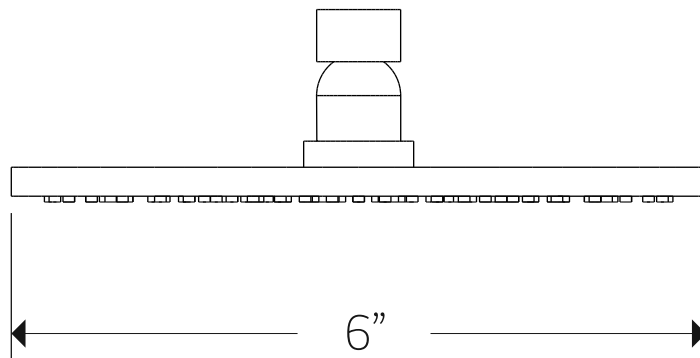

Maximum: 176°

FLOW CAPACITY

Hand Shower: 1.8 USGPM
Shower Head: 1.8 USGPM

F901-8 APPROVAL

artos[®]

PS108

premier series shower set

PRODUCT DIMENSIONS

for wall mount shower head

artos[®]

PS108

premier series shower set

PRODUCT DIMENSIONS

for ceiling mount shower head

artos[®]

PS108