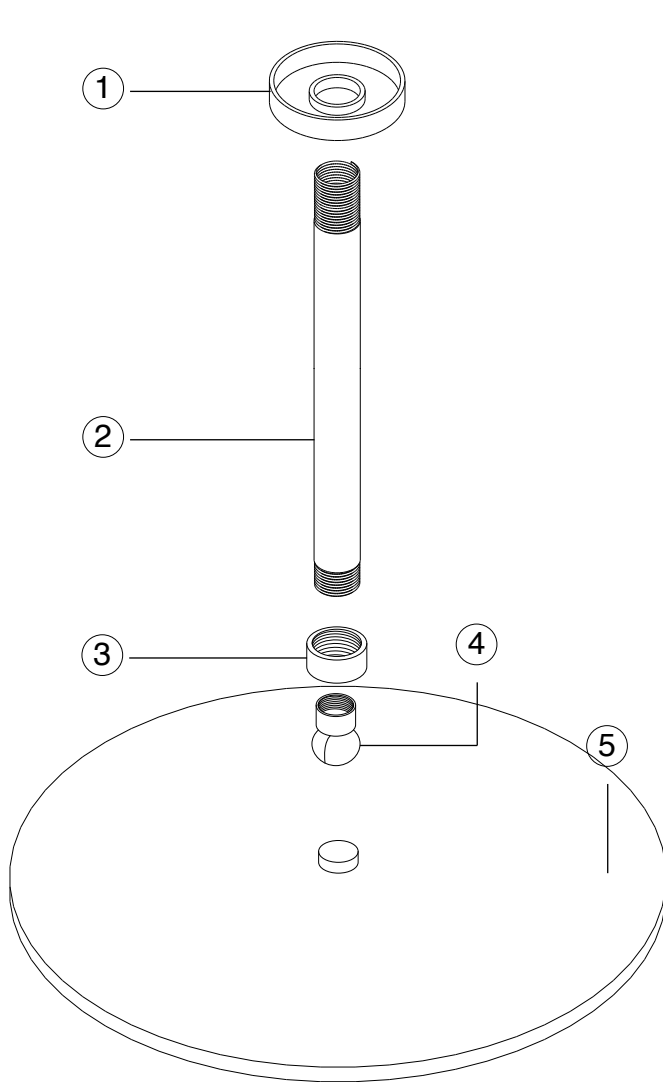

premier series shower set

PRODUCT DIMENSIONS

for hand shower

valve trim

STEP 3

STEP 4

INSTALLATION STEPS

STEP 5

STEP 4

artos[®]

PS 108

hand shower

STEP 1 *ALL DIMENSIONS ARE APPROXIMATE

STEP 3

STEP 2

STEP 4

INSTALLATION STEPS

premier series shower set

STEP 5

STEP 6

- | | |
|------------------------------|-------------------------------|
| ① ESCUTCHEON: F903-8P | ⑧ LOCKING NUT SET SCREW |
| ② DIVERTER LOCKING NUT | ⑨ THERMOSTAT LOCKING NUT |
| ③ NYLON WASHER | ⑩ NYLON WASHER |
| ④ HANDLE HOLE CAP | ⑪ TEMPERATURE LIMITING RING |
| ⑤ DIVERTER HANDLE LEVER | ⑫ THERMOSTAT HANDLE: F904A-1H |
| ⑥ DIVERTER SET SCREW | ⑬ THERMOSTAT SET SCREW |
| ⑦ DIVERTER HANDLE: F903A-12H | ⑭ ALLEN WRENCH |

- ① ESCUTCHEON
- ② SHOWER ARM: F902-3
- ③ SWIVEL ARM SECURING NUT
- ④ SWIVEL ARM
- ⑤ RAINHEAD: F901-8

artos[®]

PS108

premier series shower set

PARTS BREAKDOWN

for F907-5

- ① **HAND SHOWER:** F901-3
- ② **HAND SHOWER CHECK VALVE**
- ③ **ESCUTCHEON PLATE**
- ④ **SHOWER OUTLET ELBOW AND HOLDER:** F902-42
- ⑤ **SHOWER HOSE**