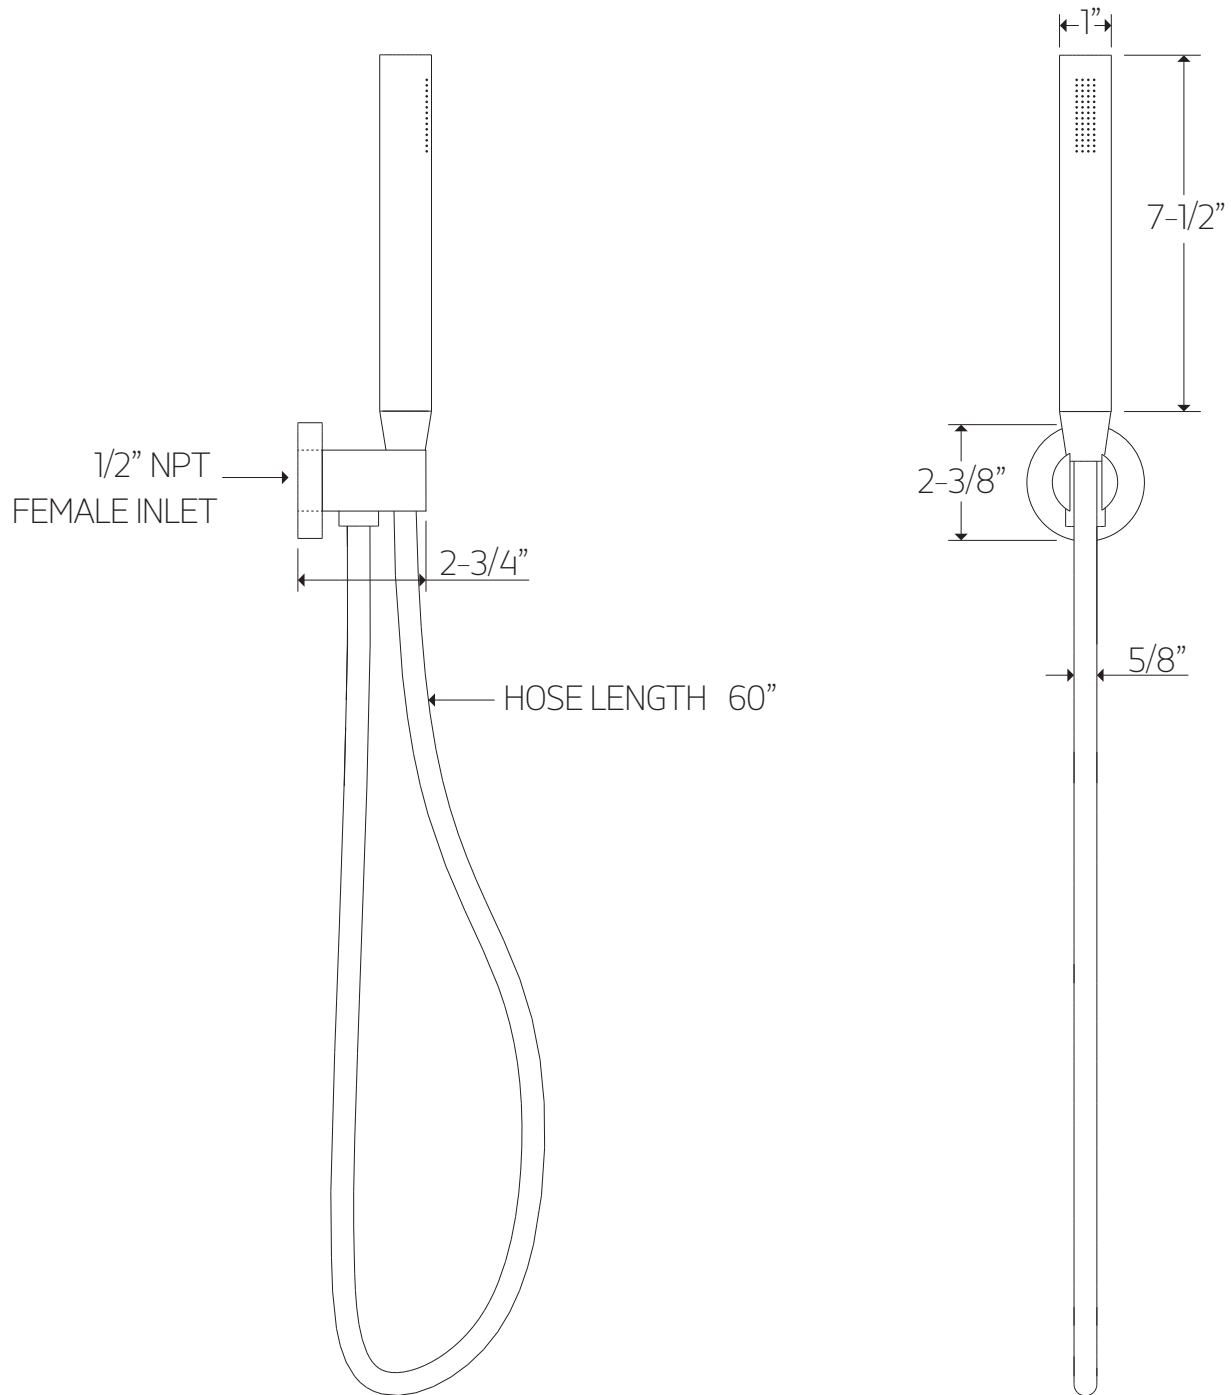

Maximum: 176°

FLOW CAPACITY

Hand Shower: 1.8 USGPM
Shower Head: 1.8 USGPM

F901-8 APPROVAL

artos[®]

PS108

premier series shower set

PRODUCT DIMENSIONS

for wall mount shower head

artos[®]

PS108

premier series shower set

PRODUCT DIMENSIONS

for ceiling mount shower head

artos[®]

PS108

premier series shower set

PRODUCT DIMENSIONS

for hand shower

valve trim

STEP 3

STEP 4

INSTALLATION STEPS

STEP 5