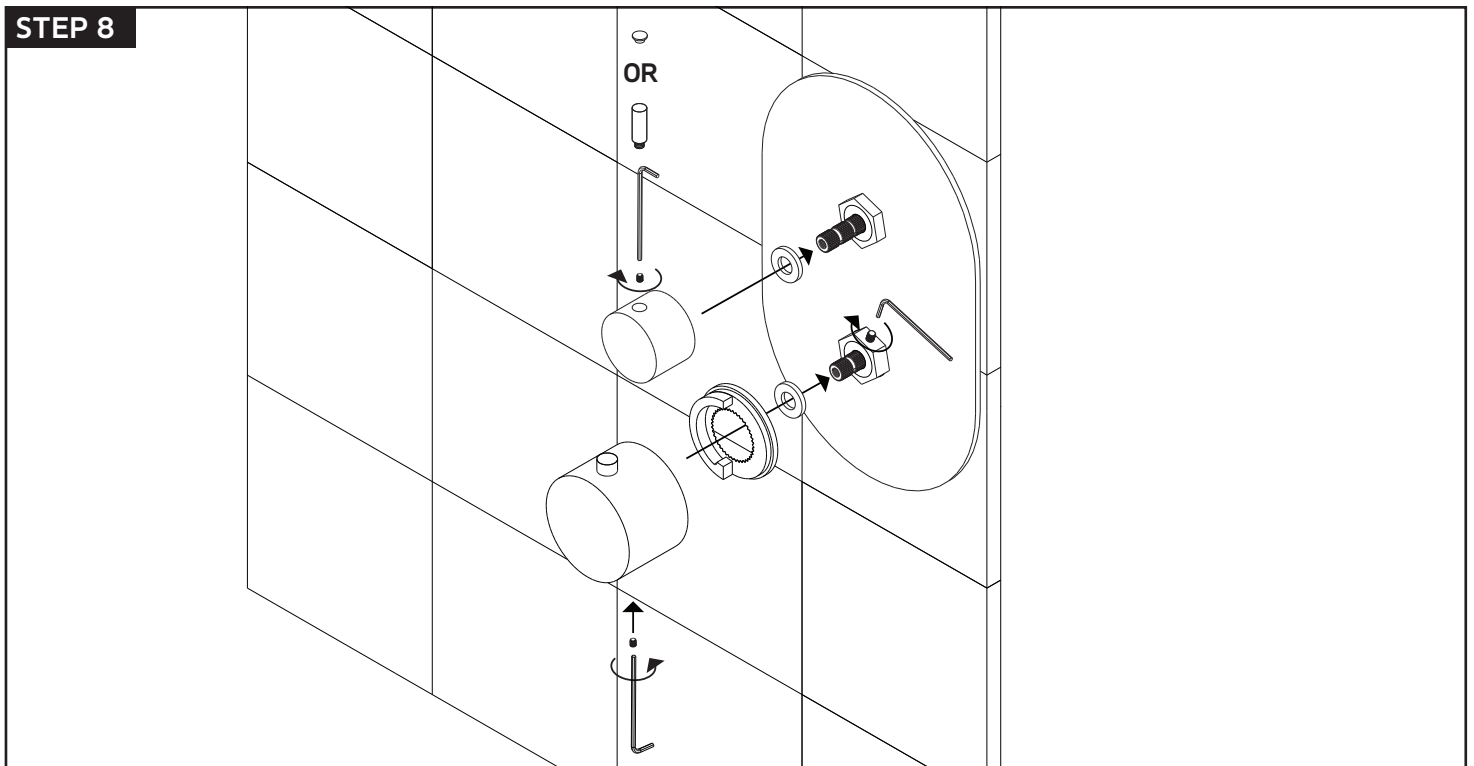

premier series shower set

PRODUCT DIMENSIONS

for hand shower

valve trim

STEP 3

STEP 4

INSTALLATION STEPS

STEP 5

STEP 6

artos[®]

PS108

INSTALLATION STEPS

valve trim

STEP 7

STEP 8

wall mount shower head