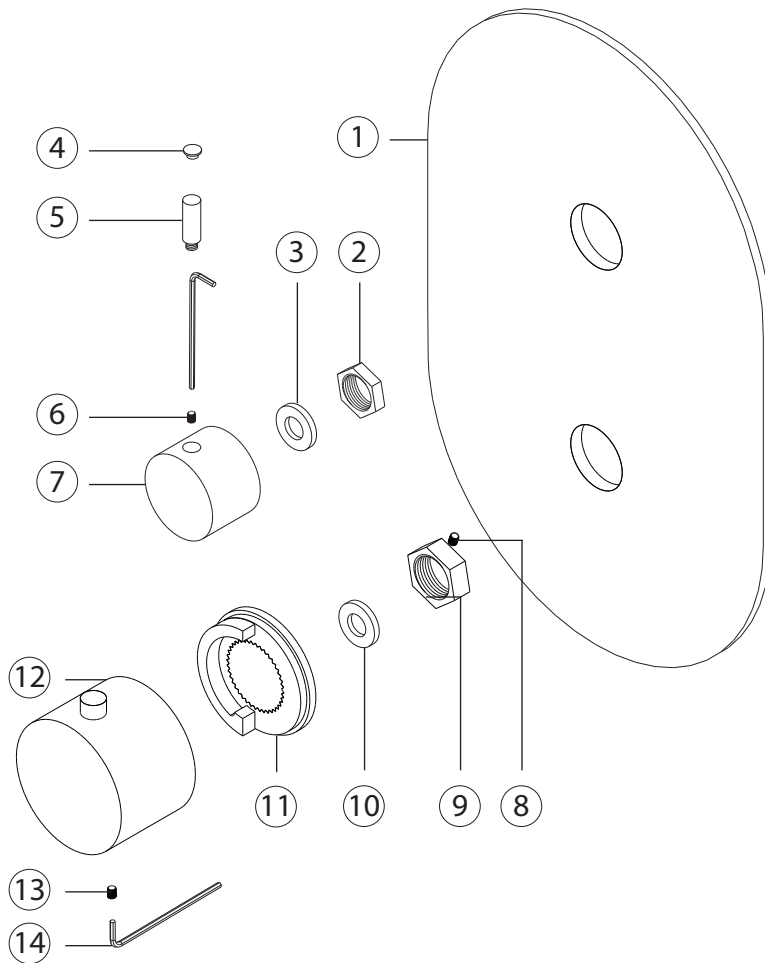

premier series shower set

PRODUCT DIMENSIONS

for hand shower

valve trim

STEP 3

STEP 4

INSTALLATION STEPS

STEP 5

STEP 4

artos[®]

PS 108

hand shower

STEP 1 *ALL DIMENSIONS ARE APPROXIMATE

STEP 3

STEP 2

STEP 4

INSTALLATION STEPS

premier series shower set

STEP 5

STEP 6

- | | |
|------------------------------|-------------------------------|
| ① ESCUTCHEON: F903-8P | ⑧ LOCKING NUT SET SCREW |
| ② DIVERTER LOCKING NUT | ⑨ THERMOSTAT LOCKING NUT |
| ③ NYLON WASHER | ⑩ NYLON WASHER |
| ④ HANDLE HOLE CAP | ⑪ TEMPERATURE LIMITING RING |
| ⑤ DIVERTER HANDLE LEVER | ⑫ THERMOSTAT HANDLE: F904A-1H |
| ⑥ DIVERTER SET SCREW | ⑬ THERMOSTAT SET SCREW |
| ⑦ DIVERTER HANDLE: F903A-12H | ⑭ ALLEN WRENCH |

- ① ESCUTCHEON
- ② SHOWER ARM: F902-3
- ③ SWIVEL ARM SECURING NUT
- ④ SWIVEL ARM
- ⑤ RAINHEAD: F901-8

artos[®]

PS108

premier series shower set

PARTS BREAKDOWN

for F907-5

- ① **HAND SHOWER:** F901-3
- ② **HAND SHOWER CHECK VALVE**
- ③ **ESCUTCHEON PLATE**
- ④ **SHOWER OUTLET ELBOW AND HOLDER:** F902-42
- ⑤ **SHOWER HOSE**