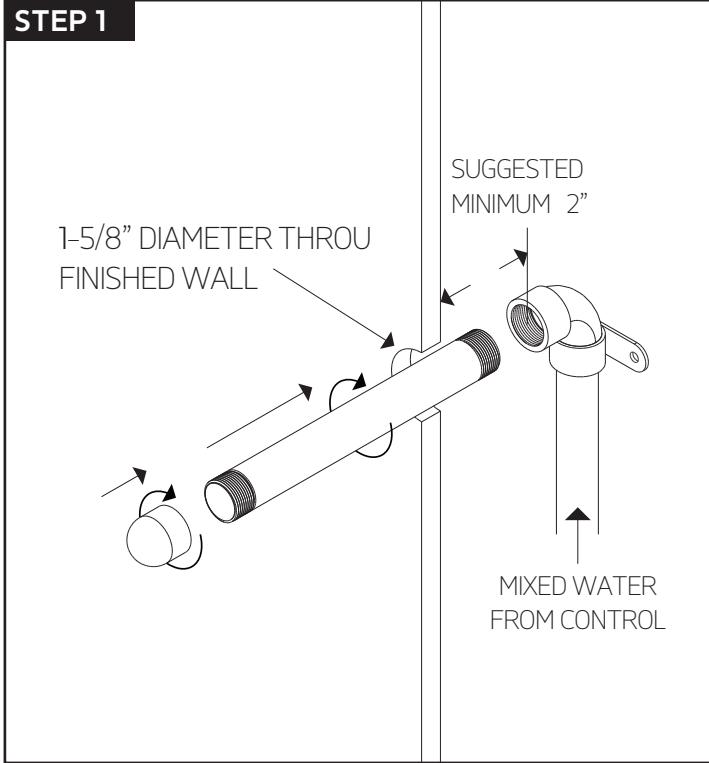

STEP 4

artos[®]

PS 108

hand shower

STEP 1 *ALL DIMENSIONS ARE APPROXIMATE

STEP 3

STEP 2

STEP 4

INSTALLATION STEPS

premier series shower set

STEP 5

STEP 6

- | | |
|------------------------------|-------------------------------|
| ① ESCUTCHEON: F903-8P | ⑧ LOCKING NUT SET SCREW |
| ② DIVERTER LOCKING NUT | ⑨ THERMOSTAT LOCKING NUT |
| ③ NYLON WASHER | ⑩ NYLON WASHER |
| ④ HANDLE HOLE CAP | ⑪ TEMPERATURE LIMITING RING |
| ⑤ DIVERTER HANDLE LEVER | ⑫ THERMOSTAT HANDLE: F904A-1H |
| ⑥ DIVERTER SET SCREW | ⑬ THERMOSTAT SET SCREW |
| ⑦ DIVERTER HANDLE: F903A-12H | ⑭ ALLEN WRENCH |

- ① ESCUTCHEON
- ② SHOWER ARM: F902-3
- ③ SWIVEL ARM SECURING NUT
- ④ SWIVEL ARM
- ⑤ RAINHEAD: F901-8

artos[®]

PS108

premier series shower set

PARTS BREAKDOWN

for F907-5

- ① **HAND SHOWER:** F901-3
- ② **HAND SHOWER CHECK VALVE**
- ③ **ESCUTCHEON PLATE**
- ④ **SHOWER OUTLET ELBOW AND HOLDER:** F902-42
- ⑤ **SHOWER HOSE**