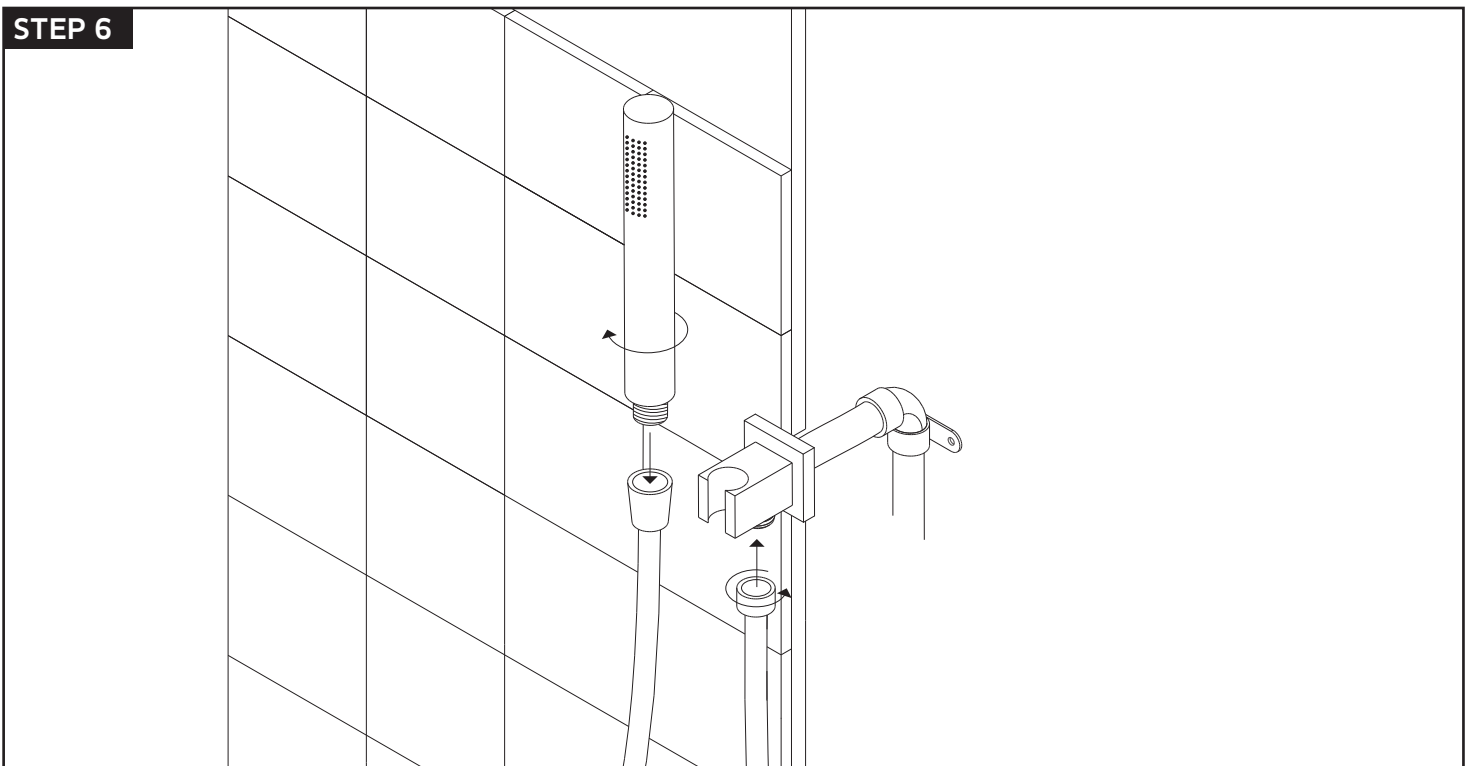

INSTALLATION STEPS

premier series shower set

STEP 5

STEP 6

- | | |
|------------------------------|-------------------------------|
| ① ESCUTCHEON: F903-8P | ⑧ LOCKING NUT SET SCREW |
| ② DIVERTER LOCKING NUT | ⑨ THERMOSTAT LOCKING NUT |
| ③ NYLON WASHER | ⑩ NYLON WASHER |
| ④ HANDLE HOLE CAP | ⑪ TEMPERATURE LIMITING RING |
| ⑤ DIVERTER HANDLE LEVER | ⑫ THERMOSTAT HANDLE: F904A-1H |
| ⑥ DIVERTER SET SCREW | ⑬ THERMOSTAT SET SCREW |
| ⑦ DIVERTER HANDLE: F903A-12H | ⑭ ALLEN WRENCH |

- ① ESCUTCHEON
- ② SHOWER ARM: F902-3
- ③ SWIVEL ARM SECURING NUT
- ④ SWIVEL ARM
- ⑤ RAINHEAD: F901-8

artos[®]

PS108

premier series shower set

PARTS BREAKDOWN

for F907-5

- ① **HAND SHOWER:** F901-3
- ② **HAND SHOWER CHECK VALVE**
- ③ **ESCUTCHEON PLATE**
- ④ **SHOWER OUTLET ELBOW AND HOLDER:** F902-42
- ⑤ **SHOWER HOSE**