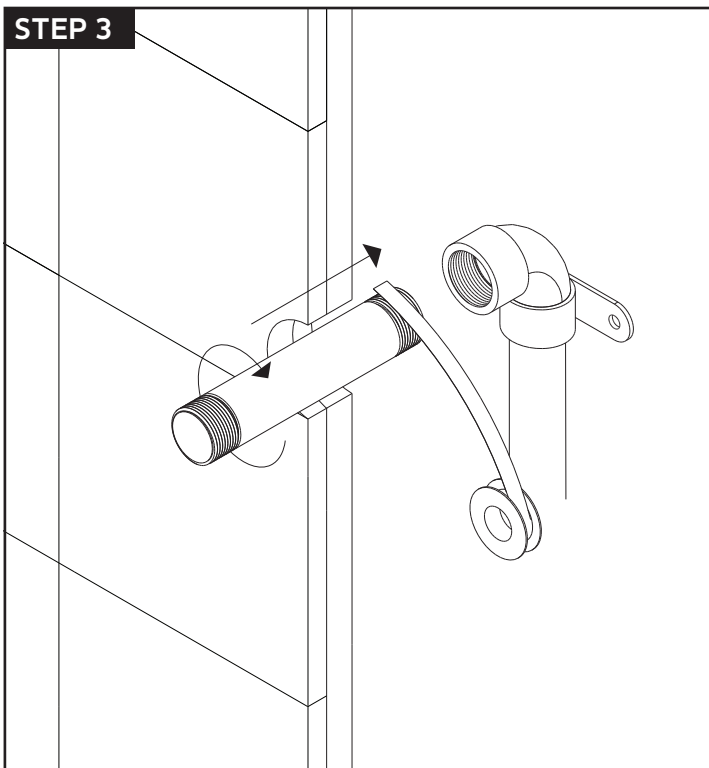

STEP 4

artos[®]

PS 108

hand shower

STEP 1 *ALL DIMENSIONS ARE APPROXIMATE

STEP 3

STEP 2

STEP 4

INSTALLATION STEPS

premier series shower set

STEP 5

STEP 6

- | | |
|------------------------------|-------------------------------|
| ① ESCUTCHEON: F903-8P | ⑧ LOCKING NUT SET SCREW |
| ② DIVERTER LOCKING NUT | ⑨ THERMOSTAT LOCKING NUT |
| ③ NYLON WASHER | ⑩ NYLON WASHER |
| ④ HANDLE HOLE CAP | ⑪ TEMPERATURE LIMITING RING |
| ⑤ DIVERTER HANDLE LEVER | ⑫ THERMOSTAT HANDLE: F904A-1H |
| ⑥ DIVERTER SET SCREW | ⑬ THERMOSTAT SET SCREW |
| ⑦ DIVERTER HANDLE: F903A-12H | ⑭ ALLEN WRENCH |

- ① ESCUTCHEON
- ② SHOWER ARM: F902-3
- ③ SWIVEL ARM SECURING NUT
- ④ SWIVEL ARM
- ⑤ RAINHEAD: F901-8

artos[®]

PS108

premier series shower set

PARTS BREAKDOWN

for F907-5

- ① **HAND SHOWER:** F901-3
- ② **HAND SHOWER CHECK VALVE**
- ③ **ESCUTCHEON PLATE**
- ④ **SHOWER OUTLET ELBOW AND HOLDER:** F902-42
- ⑤ **SHOWER HOSE**