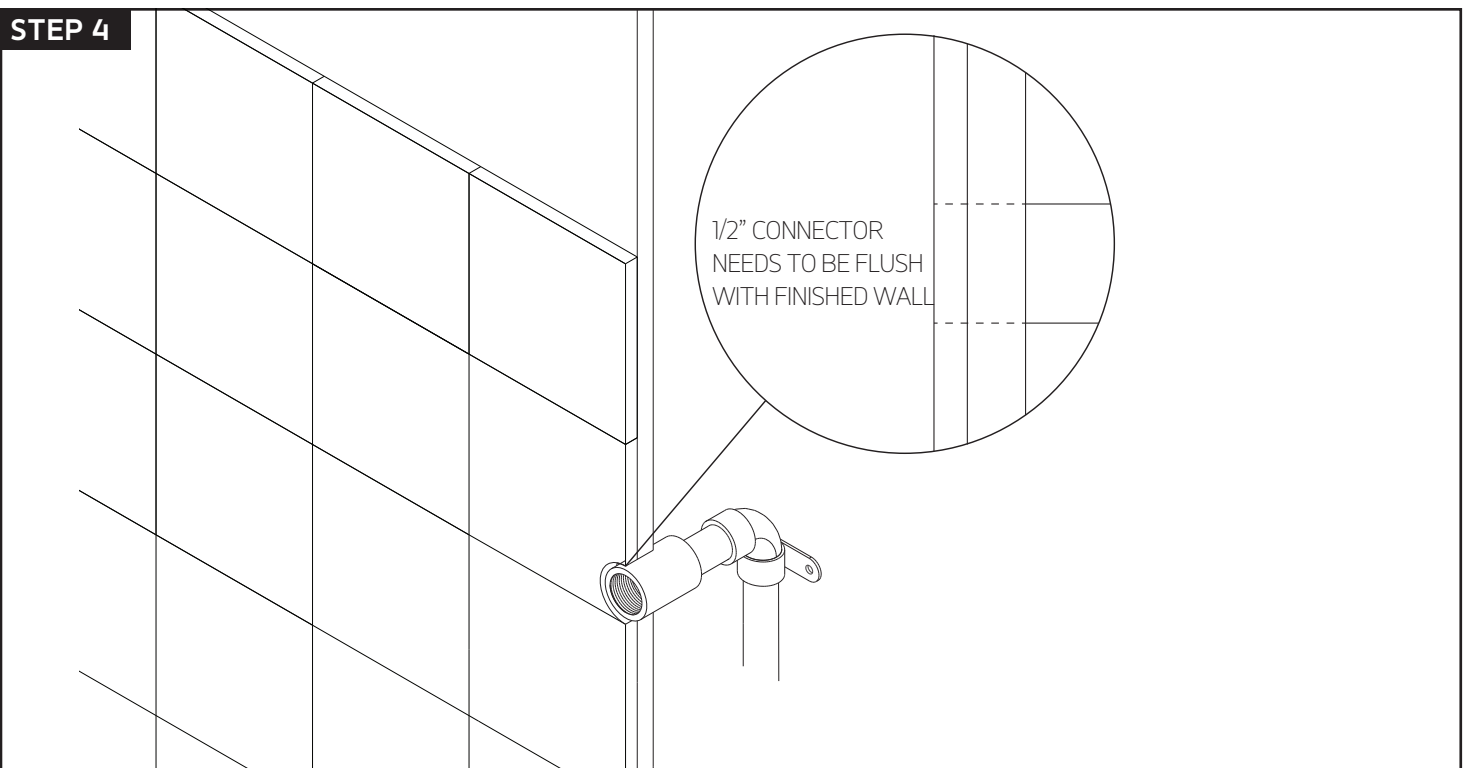

STEP 1

STEP 2

artos[®]

PS108

wall mount shower head

INSTALLATION STEPS

STEP 5

STEP 6