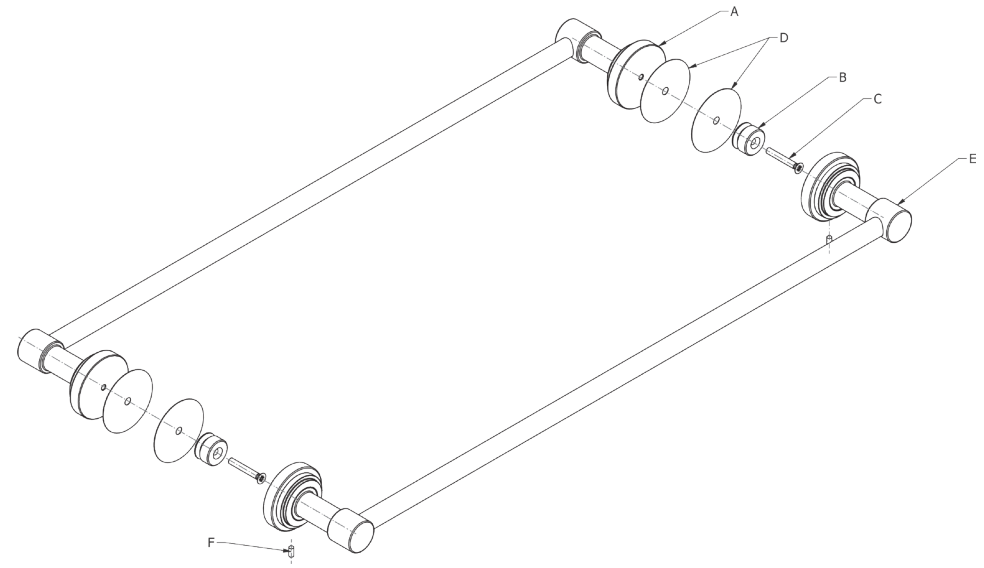

## Product Data Sheet

N6766, N7766, N9766 Shower Rail

---

N6766

N7766K

N7766F

N9766

## Product Data Sheet

N6766, N7766, N9766 Shower Rail

---

N6766

N7766K

N7766F

N9766

**Instructions:**

1. Clamp the rail (A) to the surface using chassis (B) and screw (C) from the other side of the glass. Ensure that the washers (D) sit between the glass and the metal products.
2. Attach the rail (E) to the chassis (B) and secure using grub screw (F).

**US Customer Service**  
 Federal I.D. No. 58-1504682  
 www.samuel-heath.com/us

9-3118  
 Issue B

**Instructions:**

1. Clamp the rail (A) to the surface using chassis (B) and screw (C) from the other side of the glass. Ensure that the washers (D) sit between the glass and the metal products.
2. Attach the rail (E) to the chassis (B) and secure using grub screw (F).