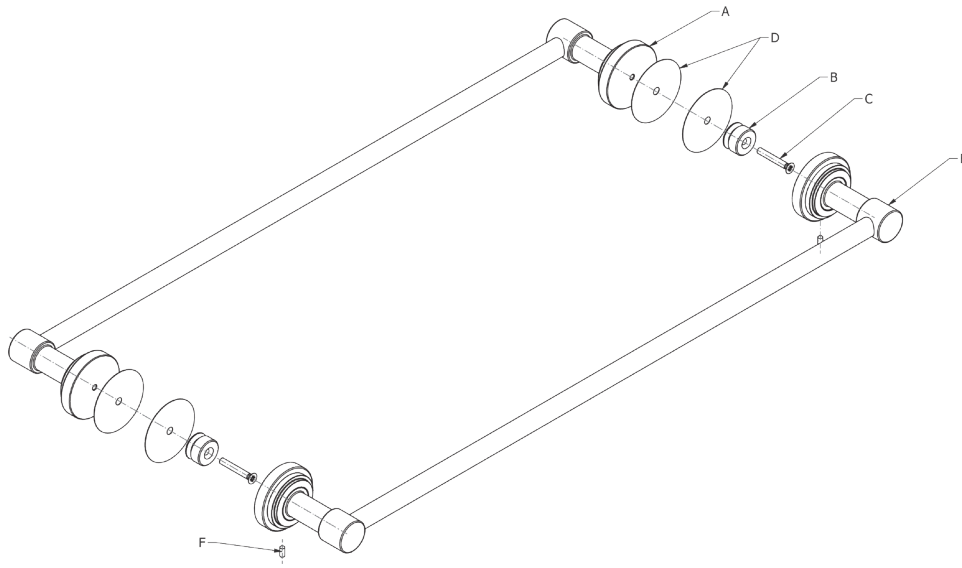

## Product Data Sheet

N6766, N7766, N9766 Shower Rail

---

N6766

N7766K

N7766F

N9766

## Product Data Sheet

N6766, N7766, N9766 Shower Rail

---

N6766

N7766K

N7766F

N9766

**Instructions:**

1. Clamp the rail (A) to the surface using chassis (B) and screw (C) from the other side of the glass. Ensure that the washers (D) sit between the glass and the metal products.
2. Attach the rail (E) to the chassis (B) and secure using grub screw (F).

**US Customer Service**  
 Federal I.D. No. 58-1504682  
 www.samuel-heath.com/us

9-3118  
 Issue B

**Instructions:**

1. Clamp the rail (A) to the surface using chassis (B) and screw (C) from the other side of the glass. Ensure that the washers (D) sit between the glass and the metal products.
2. Attach the rail (E) to the chassis (B) and secure using grub screw (F).