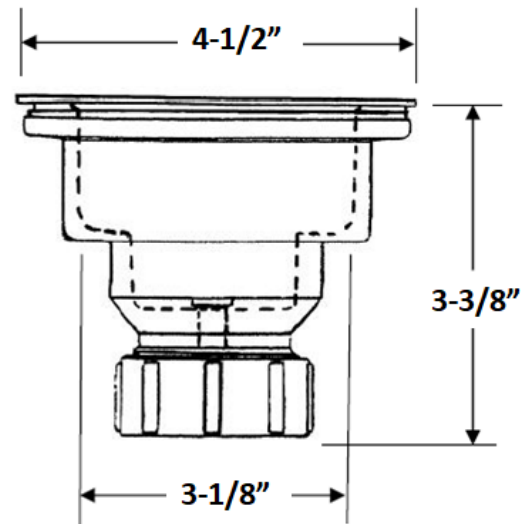

JOB INFORMATION

Job Name: _____

Contact: _____

Date Specified: _____

Specifier: _____

Contractor: _____

Model Shown
Anthracite

NOMINAL DIMENSIONS

Diameter	HEIGHT
4-1/2"	3-3/8"

AVAILABLE MODELS

- 441098 Stainless Steel
- 441096 White
- 441097 Biscuit
- 441323 Biscotti
- 441099 Cafe Brown
- 441324 Truffle
- 442229 Metallic Gray
- 441482 Cinder
- 441095 Anthracite

Diameter	HEIGHT
4-1/2"	1-5/8"